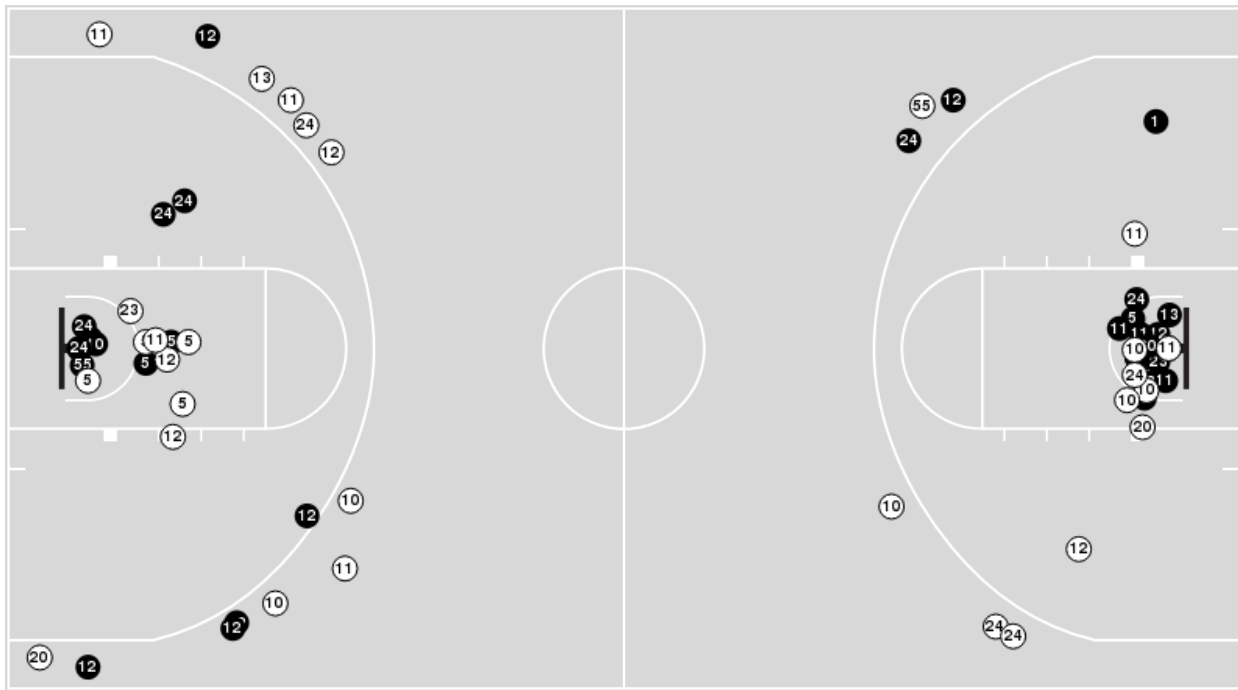

Officials: Talisa Green, Eric J. Brewton, Leah Lanie

Players => 1, 2, 4, 5, 10, 11, 12, 13, 14, 20, 23, 24, 55FG Types=>AllResults=>All

LSU

All Field Goals