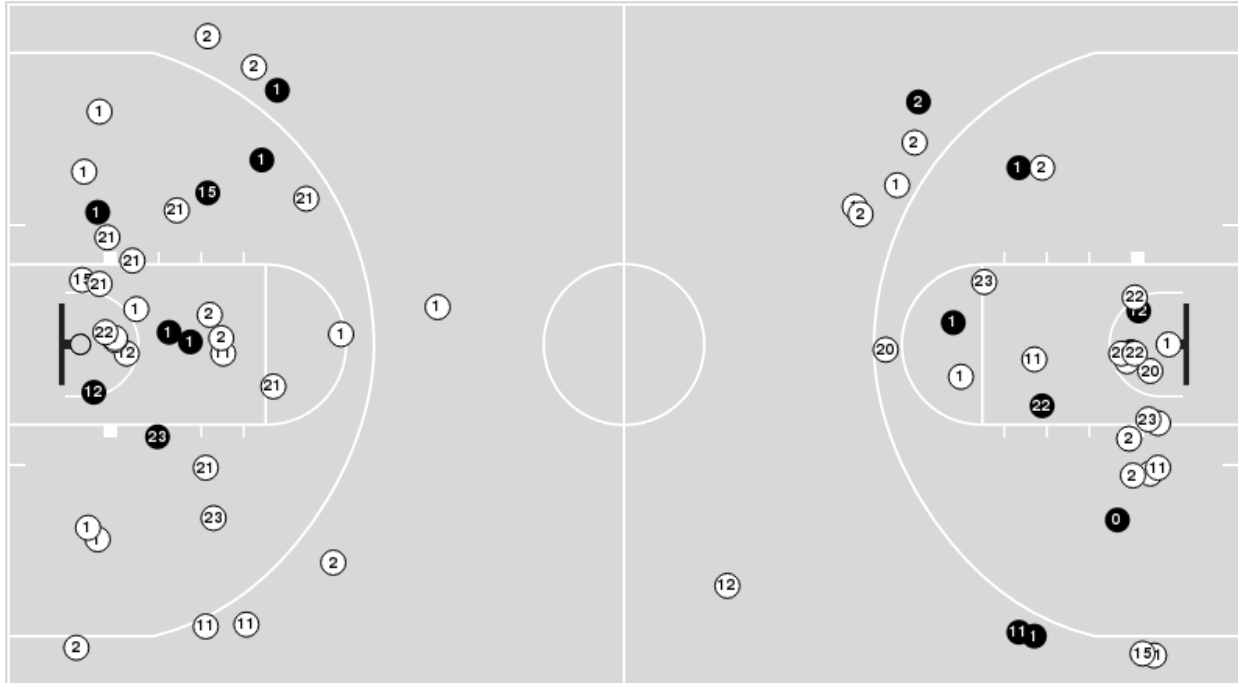

Players => 0, 1, 2, 3, 4, 5, 10, 11, 12, 13, 15, 20, 21, 22, 23, 30, 33 FG Types=>All Results=>All

Mississippi Val.

All Field Goals