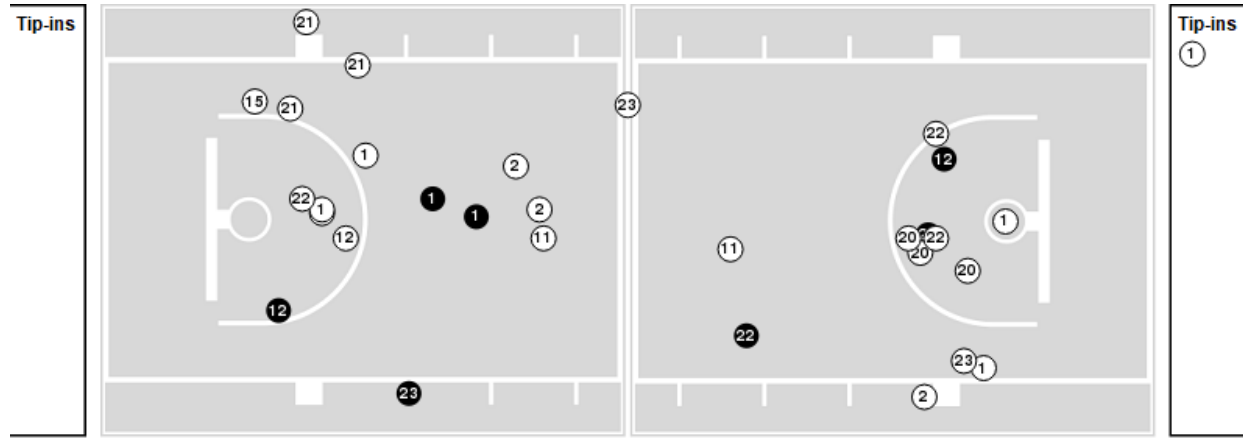

Blow Up Chart

● Made ○ Missed N - Player Number

Mississippi Val.	M/A	%
Field Goals	17/70	24
2 Points	13/52	25
3 Points	4/18	22
Free Throws	9/18	50

Mississippi Val.	M/A	%
Points in the Paint	12 (6 / 26)	23
Fast Break Points	12 (6/9)	67
Second Chance Points	5 (4/16)	25
Effective FG%	27