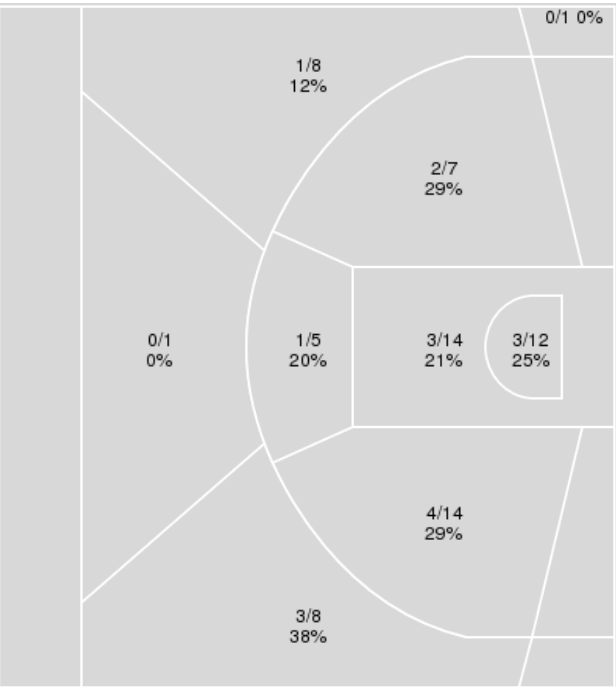

Mississippi Val.

LSU	M/A	%
Field Goals	36/66	55
2 Points	30/47	64
3 Points	6/19	32
Free Throws	31/50	62

Mississippi Val.	M/A	%
Field Goals	17/70	24
2 Points	13/52	25
3 Points	4/18	22
Free Throws	9/18	50