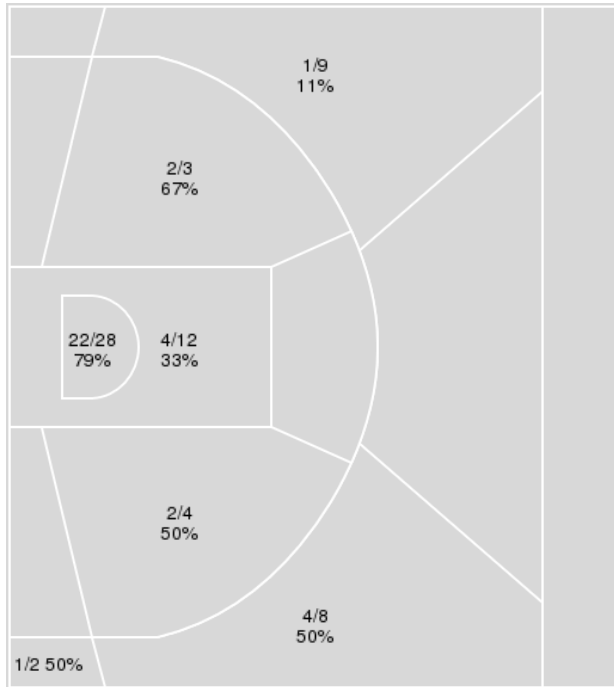

Mississippi Val. at LSU

11/12/23 Maravich Assembly Center, Baton Rouge
2023-24 Women's Basketball

Game Time: 2:00 PM
Game Duration: 2:09
Attendance: 10,720

Officials: Talisa Green, Eric J. Brewton, Leah Lanie

{ Players => 1, 2, 4, 5, 10, 11, 12, 13, 14, 20, 23, 24, 55; } FG Types => All; Results => All;

{ Players => 0, 1, 2, 3, 4, 5, 10, 11, 12, 13, 15, 20, 21, 22, 23, 30, 33; } FG Types => All; Results => All;

LSU