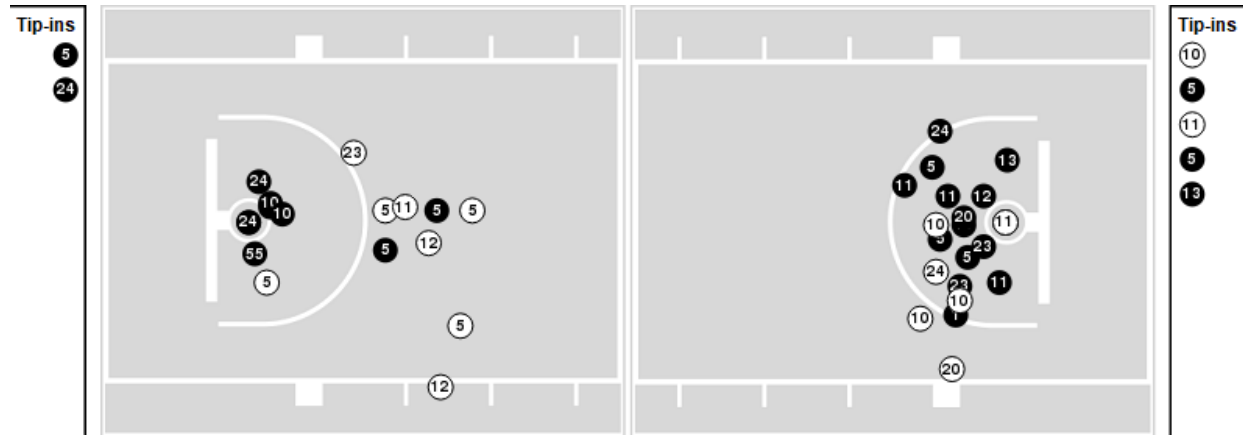

Blow Up Chart

● Made   ○ Missed   N - Player Number

LSU	M/A	%
Field Goals	36/66	55
2 Points	30/47	64
3 Points	6/19	32
Free Throws	31/50	62

LSU	M/A	%
Points in the Paint	52 (26 / 40)	65
Fast Break Points	29 (19/25)	76
Second Chance Points	17 (11/19)	58
Effective FG%	59