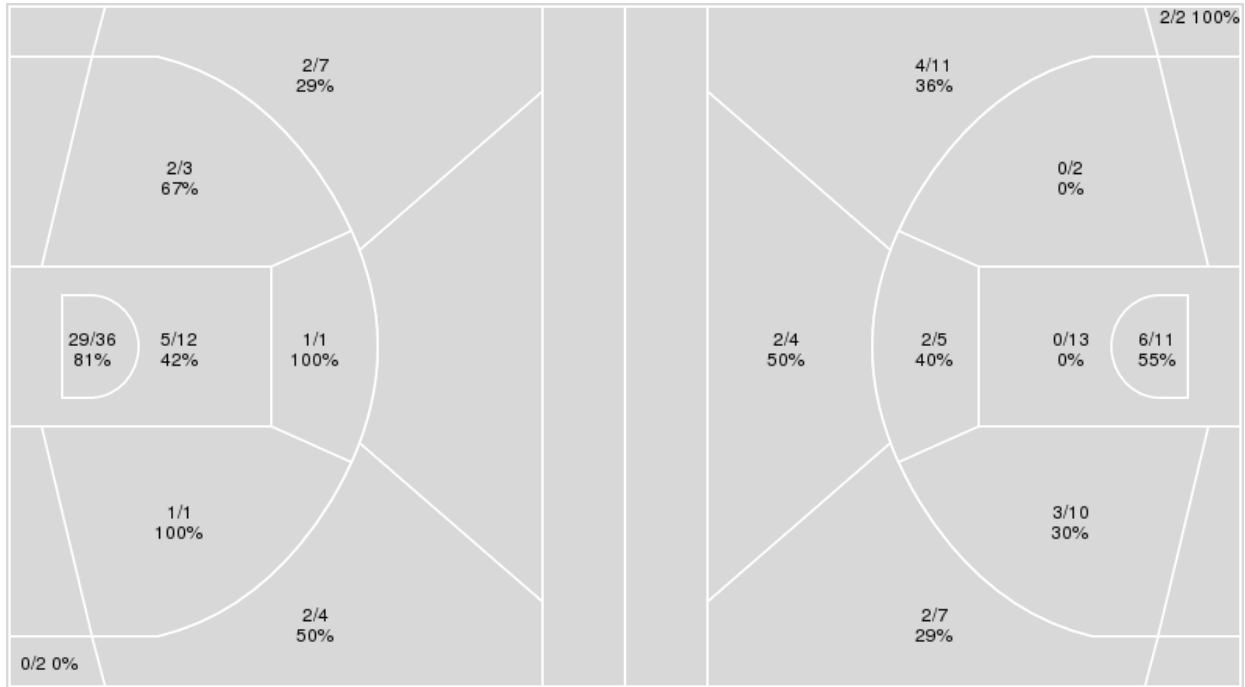

Officials: Billy Smith, Meadow Overstreet, Cori Chambers

{ Players => All; } FG Types => All; Results => All;

{ Players => All; } FG Types => All; Results => All;

LSU

Queens (NC)

LSU	M/A	%
Field Goals	42/66	64
2 Points	38/53	72
3 Points	4/13	31
Free Throws	24/29	83

Queens (NC)	M/A	%
Field Goals	21/65	32
2 Points	11/41	27
3 Points	10/24	42
Free Throws	3/5	60