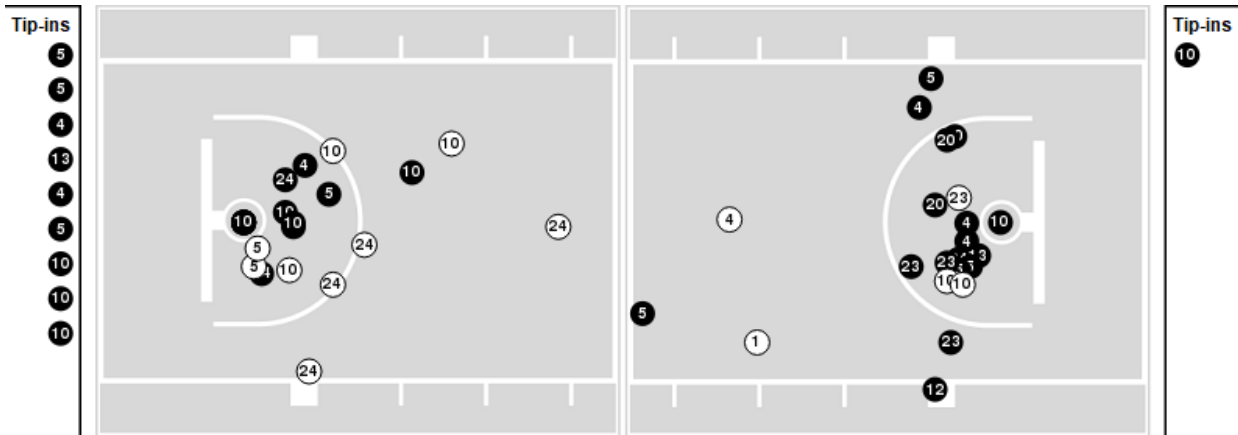

Queens (NC)	M/A	%
Points in the Paint	12 (6 / 24)	25
Fast Break Points	10 (5/6)	83
Second Chance Points	5 (2/3)	67
Effective FG%	40	

Players => AllFG Types=>AllResults=>All

LSU

All Field Goals

Blow Up Chart