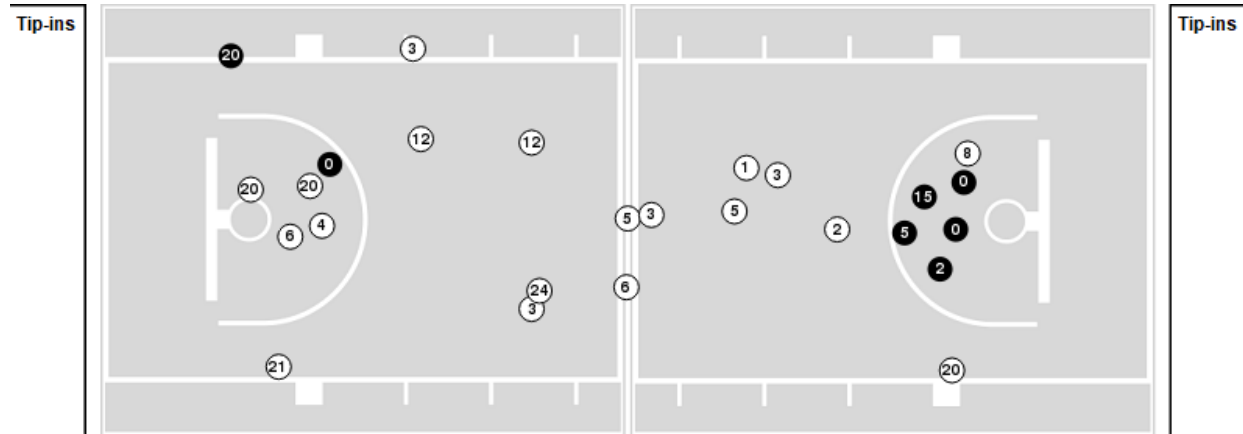

Blow Up Chart

● Made   ○ Missed   N - Player Number

Queens (NC)	M/A	%
Field Goals	21/65	32
2 Points	11/41	27
3 Points	10/24	42
Free Throws	3/5	60

Queens (NC)	M/A	%
Points in the Paint	12 (6 / 24)	25
Fast Break Points	10 (5/6)	83
Second Chance Points	5 (2/3)	67
Effective FG%	40