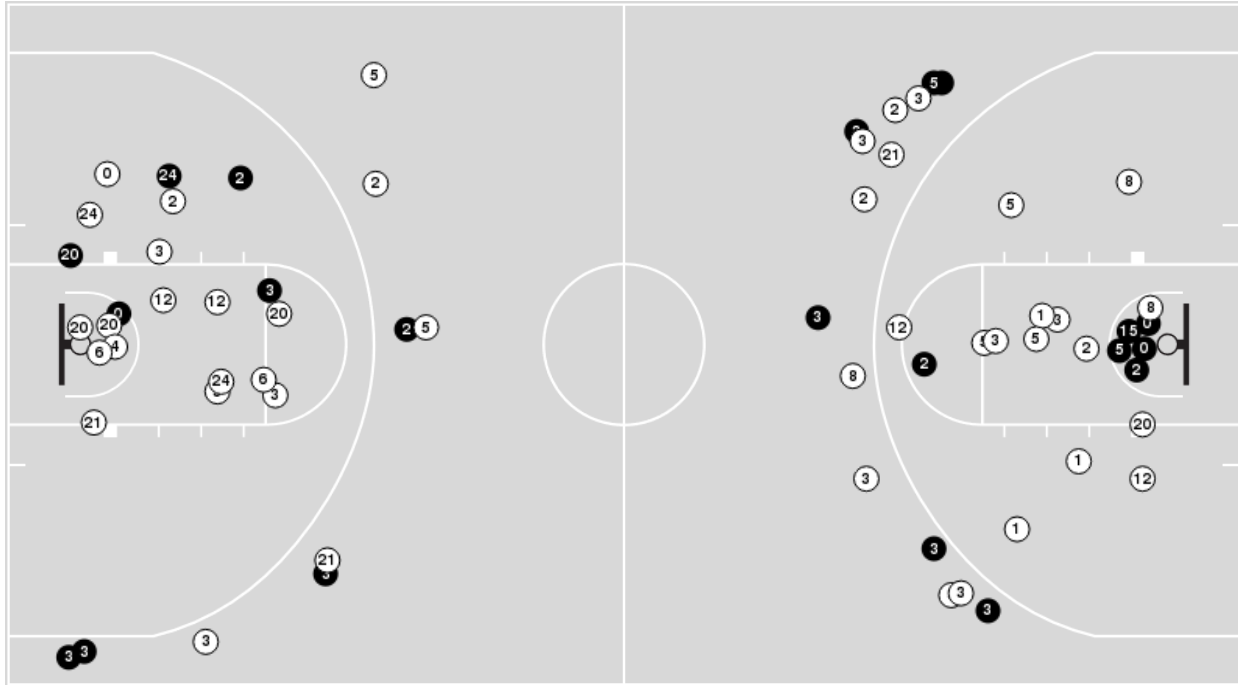

Players => AllFG Types=>AllResults=>All
Queens (NC)

All Field Goals