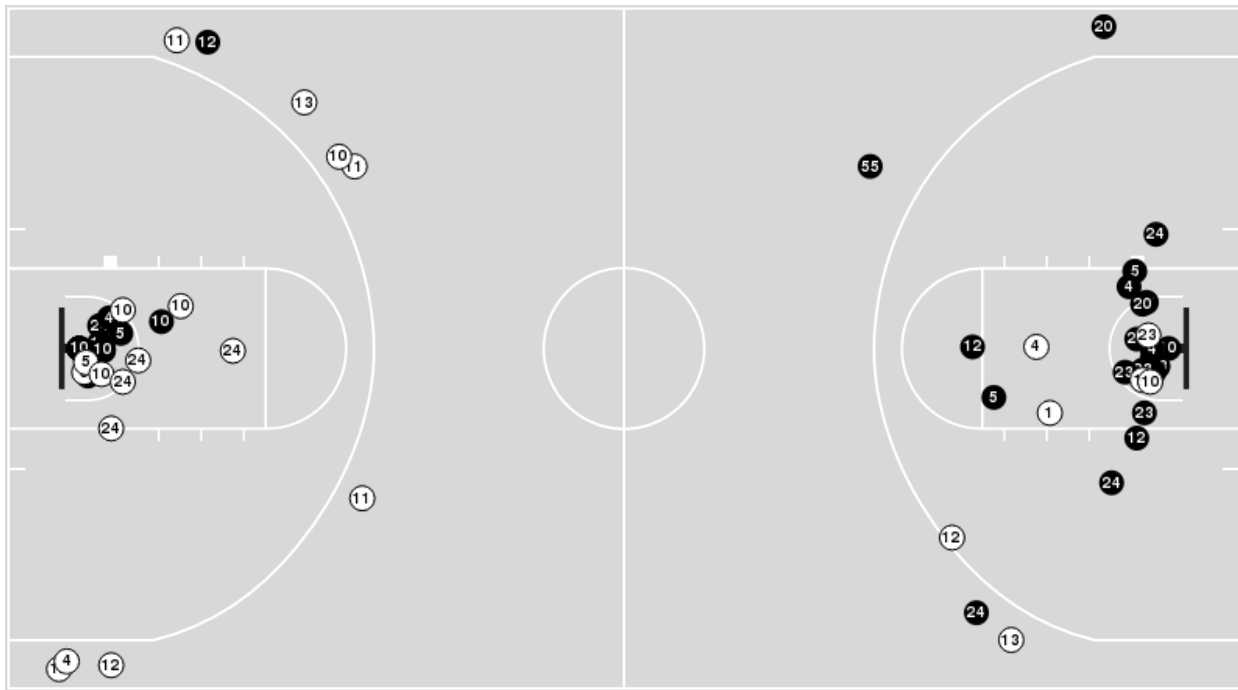

Players => AllFG Types=>AllResults=>All

LSU

All Field Goals