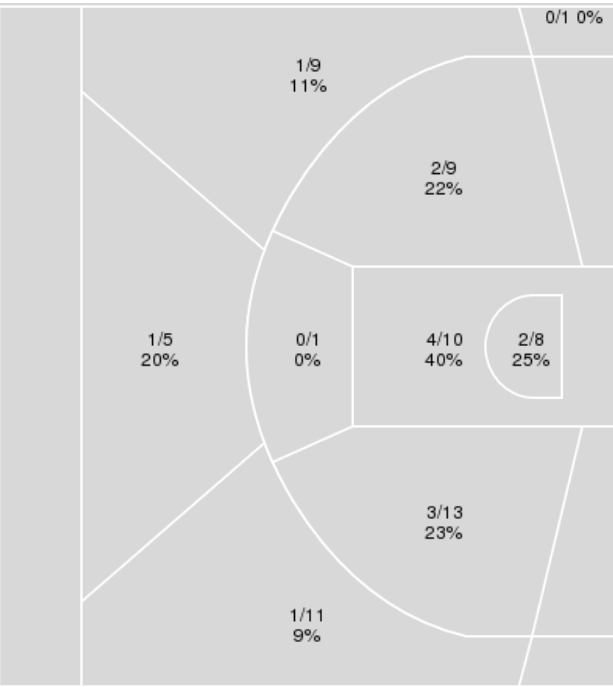

Loyola (LA)

LSU	M/A	%
Field Goals	49/81	60
2 Points	40/63	63
3 Points	9/18	50
Free Throws	14/18	78

Loyola (LA)	M/A	%
Field Goals	14/67	21
2 Points	11/41	27
3 Points	3/26	12
Free Throws	5/6	83