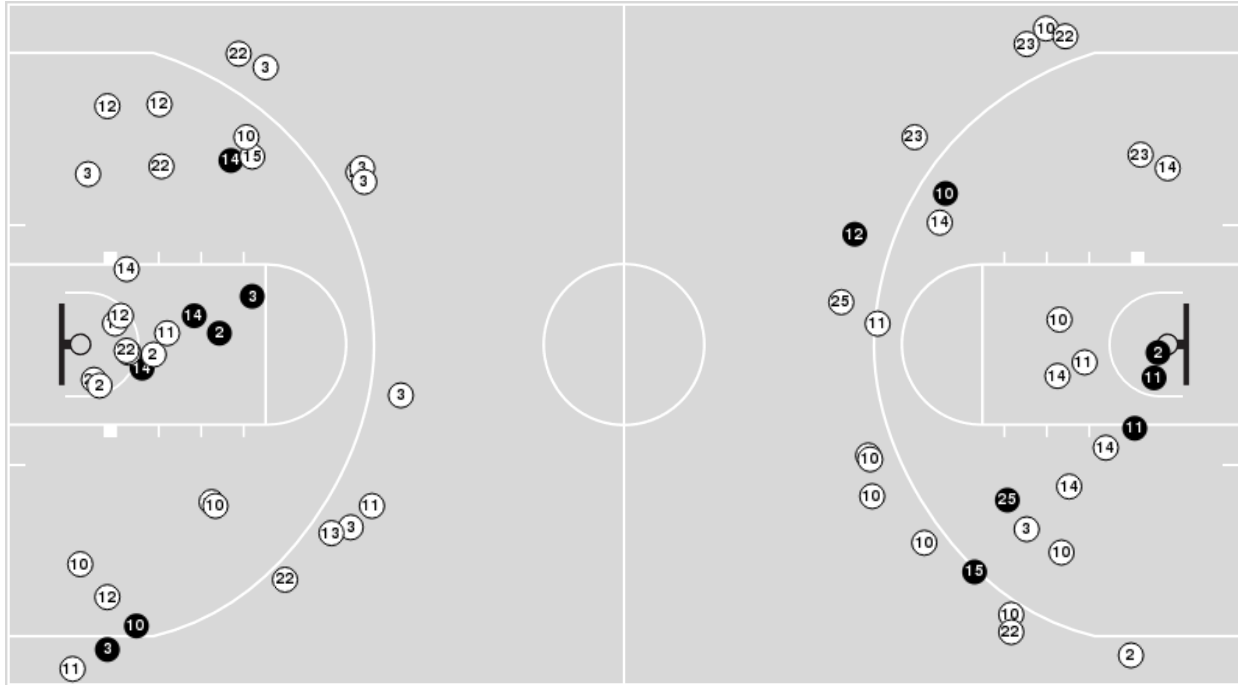

Officials: Kevin Pethel, Cara Seggie, Kenya Kirkland

Players => AllFG Types=>AllResults=>All
Loyola (LA)

All Field Goals