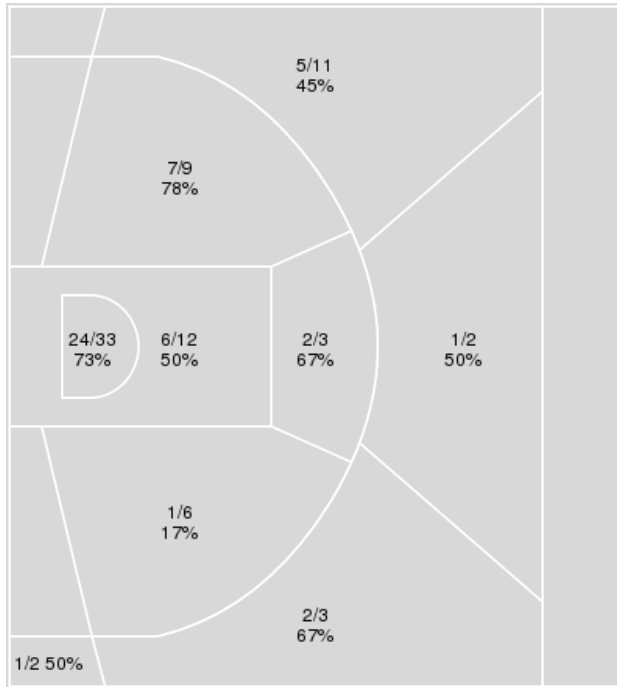

Loyola (LA) at LSU

11/01/23 Maravich Assembly Center, Baton Rouge
2023-24 Women's Basketball

Game Time: 7:00 PM
Game Duration: 1:43
Attendance: 1,605

Officials: Kevin Pethel, Cara Seggie, Kenya Kirkland

{ Players => All; } FG Types => All; Results => All;

{ Players => All; } FG Types => All; Results => All;

LSU