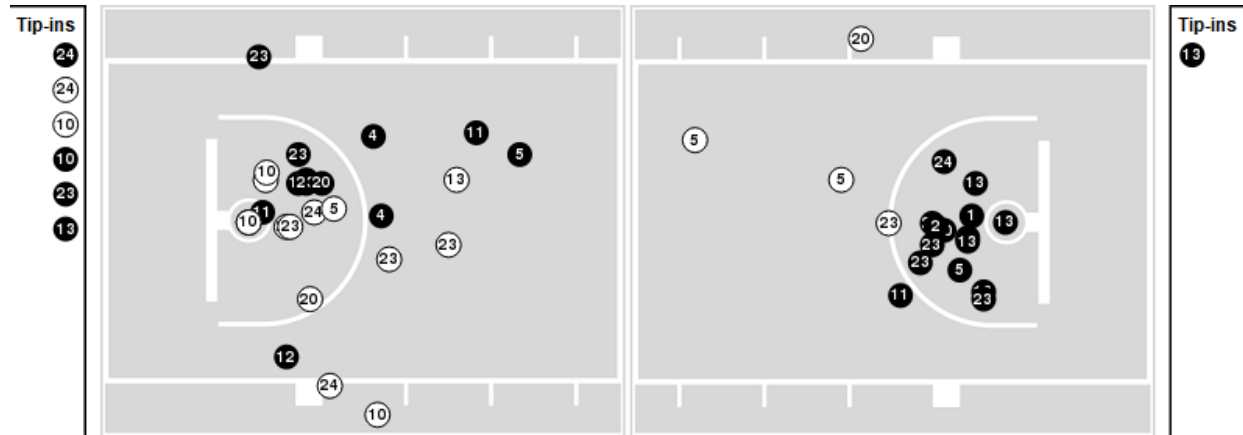

Loyola (LA)	M/A	%
Points in the Paint	12 (6 / 18)	33
Fast Break Points	3 (2/3)	67
Second Chance Points	5 (2/6)	33
Effective FG%	23	

Loyola (LA) at LSU

11/01/23 Maravich Assembly Center, Baton Rouge
2023-24 Women's Basketball

Game Time: 7:00 PM
Game Duration: 1:43
Attendance: 1,605

Officials: Kevin Pethel, Cara Seggie, Kenya Kirkland

Players => AllFG Types=>AllResults=>All

LSU

All Field Goals

Blow Up Chart

● Made ○ Missed N - Player Number