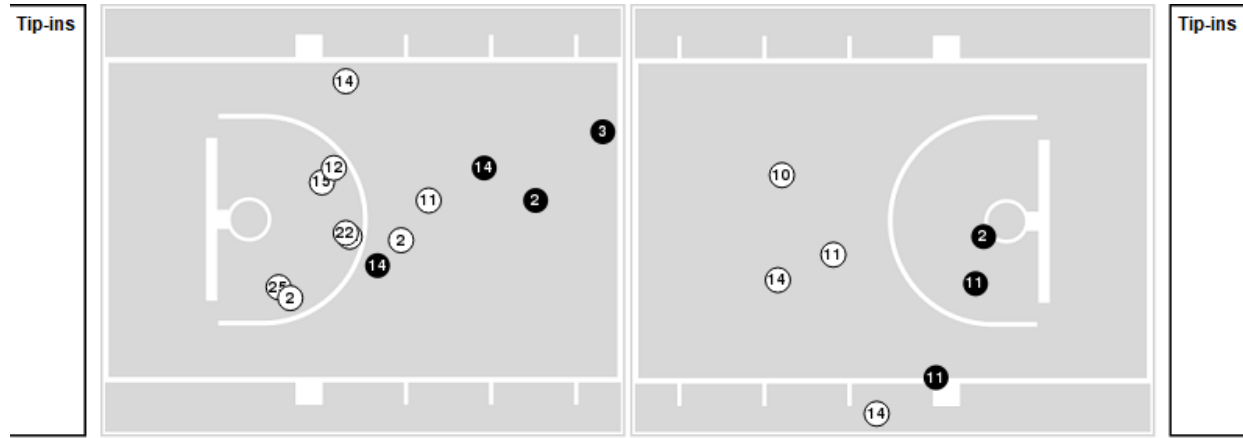

Blow Up Chart

● Made   ○ Missed   N - Player Number

Loyola (LA)	M/A	%
Field Goals	14/67	21
2 Points	11/41	27
3 Points	3/26	12
Free Throws	5/6	83

Loyola (LA)	M/A	%
Points in the Paint	12 (6 / 18)	33
Fast Break Points	3 (2/3)	67
Second Chance Points	5 (2/6)	33
Effective FG%	23