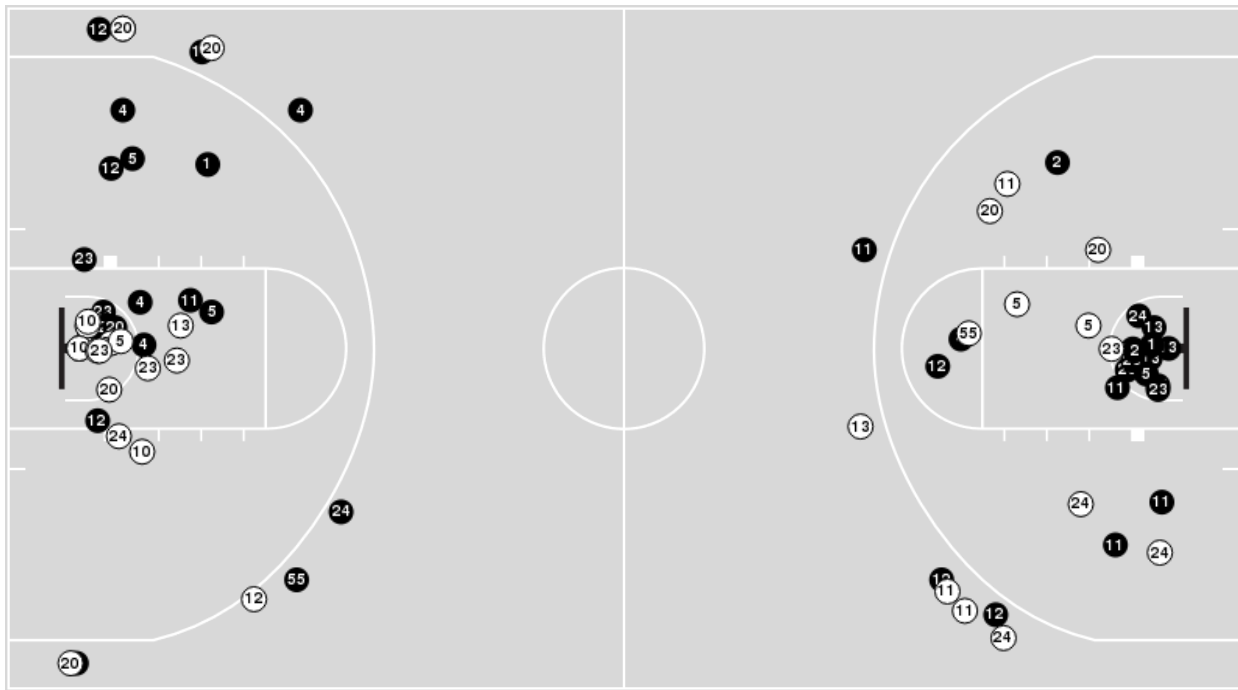

Loyola (LA)	M/A	%
Points in the Paint	12 (6 / 18)	33
Fast Break Points	3 (2/3)	67
Second Chance Points	5 (2/6)	33
Effective FG%	23	

Loyola (LA) at LSU

11/01/23 Maravich Assembly Center, Baton Rouge
2023-24 Women's Basketball

Game Time: 7:00 PM
Game Duration: 1:43
Attendance: 1,605

Officials: Kevin Pethel, Cara Seggie, Kenya Kirkland

Players => AllFG Types=>AllResults=>All

LSU

All Field Goals

Blow Up Chart

● Made ○ Missed N - Player Number