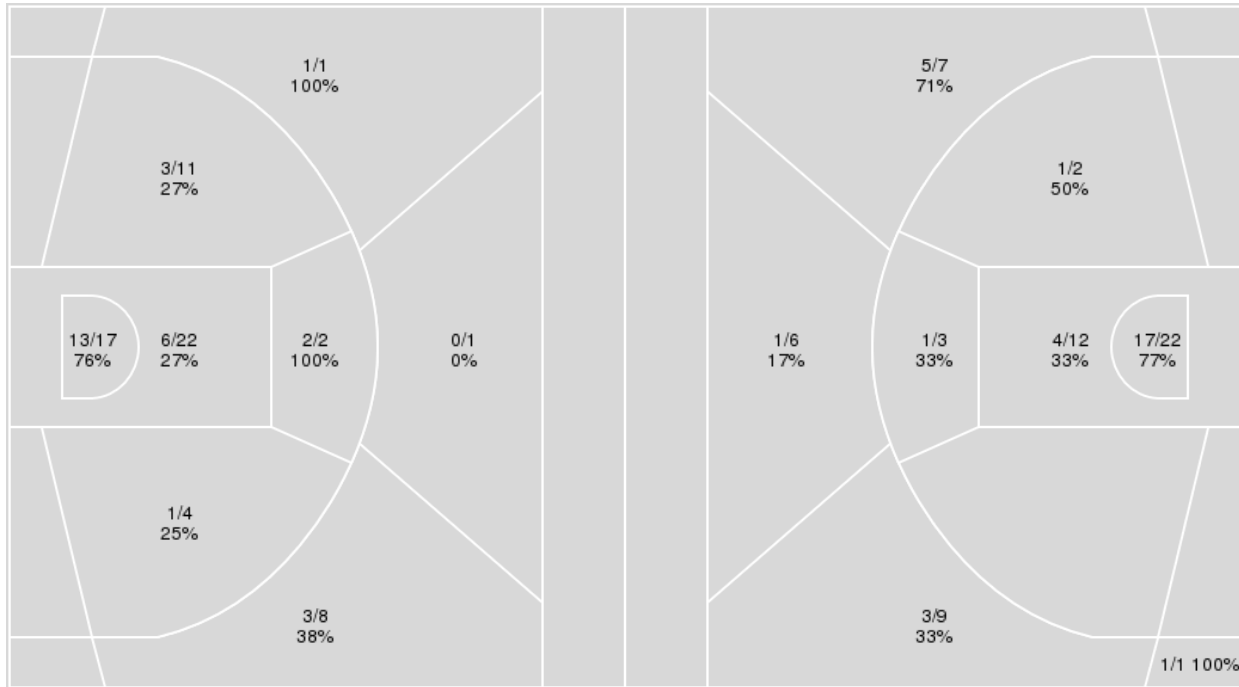

Colorado at LSU

11/06/23 T-Mobile Arena, Las Vegas
2023-24 Women's Basketball

Officials: Brenda Pantoja, Saif Esho, Tim Resch

{ Players => All; } FG Types => All; Results => All;

{ Players => 00, 1, 2, 3, 4, 5, 11, 13, 15, 21, 22, 23, 24, 25, 31, 32, 45; }
FG Types => All; Results => All;

LSU

Colorado

LSU	M/A	%
Field Goals	29/66	44
2 Points	25/56	45
3 Points	4/10	40
Free Throws	16/24	67

Colorado	M/A	%
Field Goals	33/62	53
2 Points	23/39	59
3 Points	10/23	43
Free Throws	16/24	67