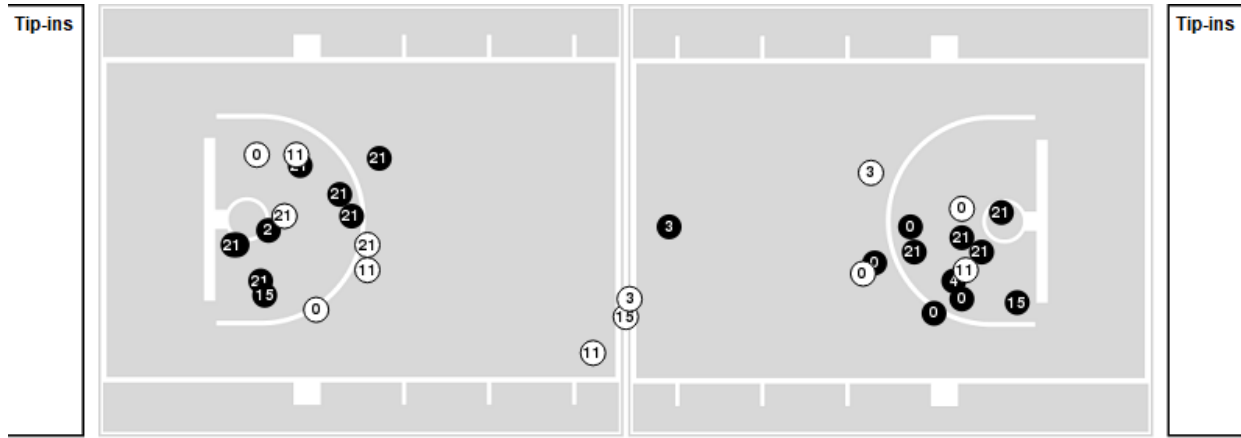

Blow Up Chart

● Made   ○ Missed   N - Player Number

Colorado	M/A	%
Field Goals	33/62	53
2 Points	23/39	59
3 Points	10/23	43
Free Throws	16/24	67

Colorado	M/A	%
Points in the Paint	42 (21 / 34)	62
Fast Break Points	28 (17/19)	89
Second Chance Points	6 (3/9)	33
Effective FG%	61