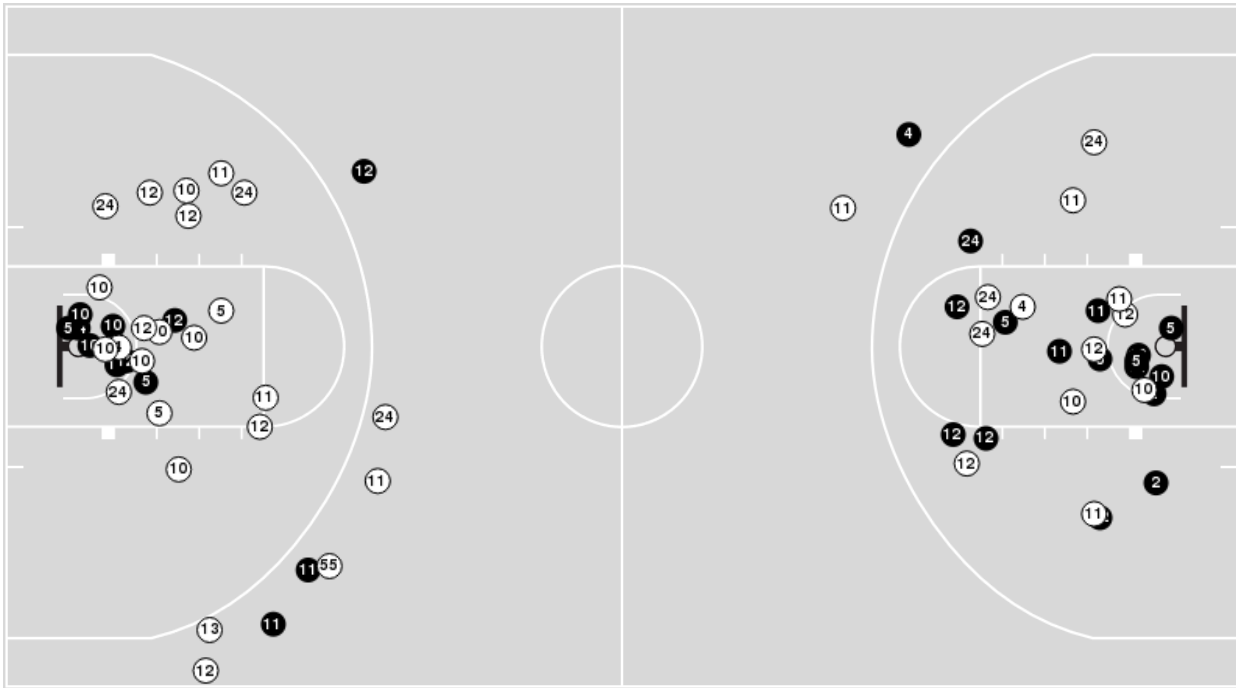

**Colorado at LSU**

11/06/23 T-Mobile Arena, Las Vegas  
2023-24 Women's Basketball

Officials: Brenda Pantoja, Saif Esho, Tim Resch

Players => AllFG Types=>AllResults=>All

**LSU**

**All Field Goals**

**Blow Up Chart**