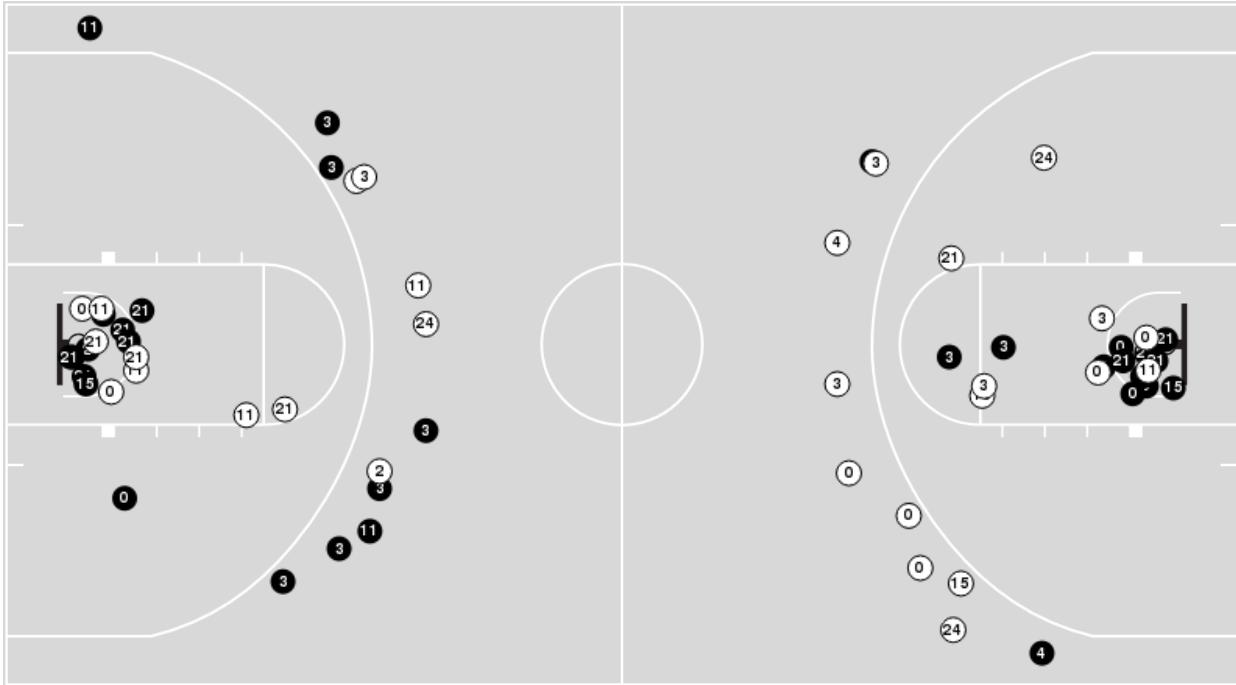

Colorado at LSU

11/06/23 T-Mobile Arena, Las Vegas
2023-24 Women's Basketball

Officials: Brenda Pantoja, Saif Esho, Tim Resch

Players => 00, 1, 2, 3, 4, 5, 11, 13, 15, 21, 22, 23, 24, 25, 31, 32, 45FG Types=>AllResults=>All

Colorado

All Field Goals