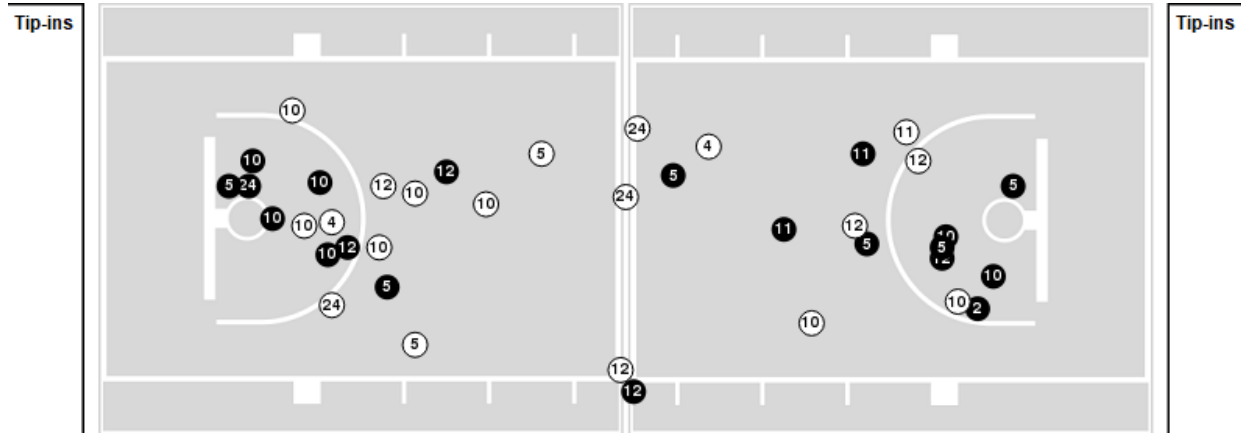

**Colorado at LSU**

11/06/23 T-Mobile Arena, Las Vegas  
2023-24 Women's Basketball

Officials: Brenda Pantoja, Saif Esho, Tim Resch

Players => AllFG Types=>AllResults=>All

**LSU**

**All Field Goals**

**Blow Up Chart**