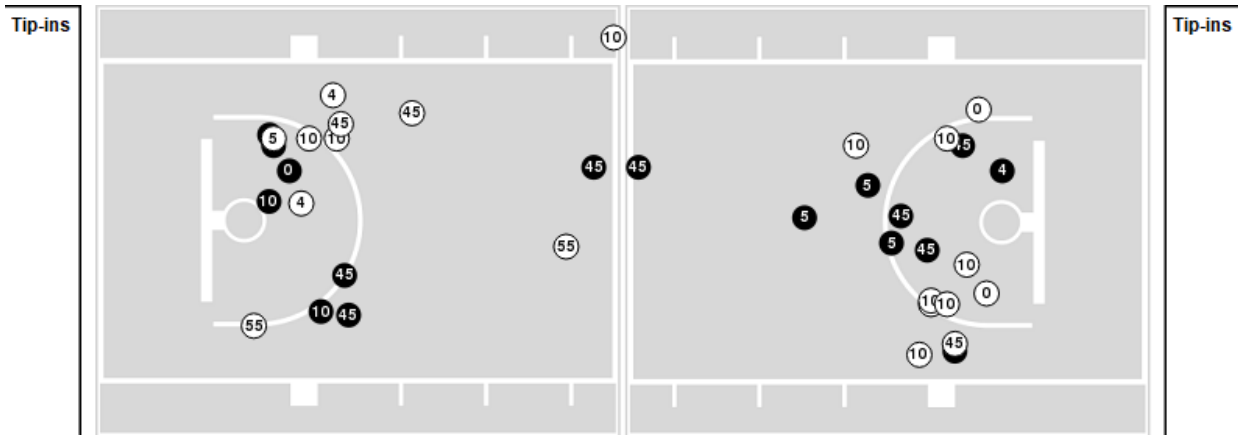

Blow Up Chart

● Made ○ Missed N - Player Number

LSU	M/A	%
Field Goals	19/63	30
2 Points	18/51	35
3 Points	1/12	8
Free Throws	15/26	58

LSU	M/A	%
Points in the Paint	34 (17 / 36)	47
Fast Break Points	15 (9/10)	90
Second Chance Points	15 (9/21)	43
Effective FG%	31