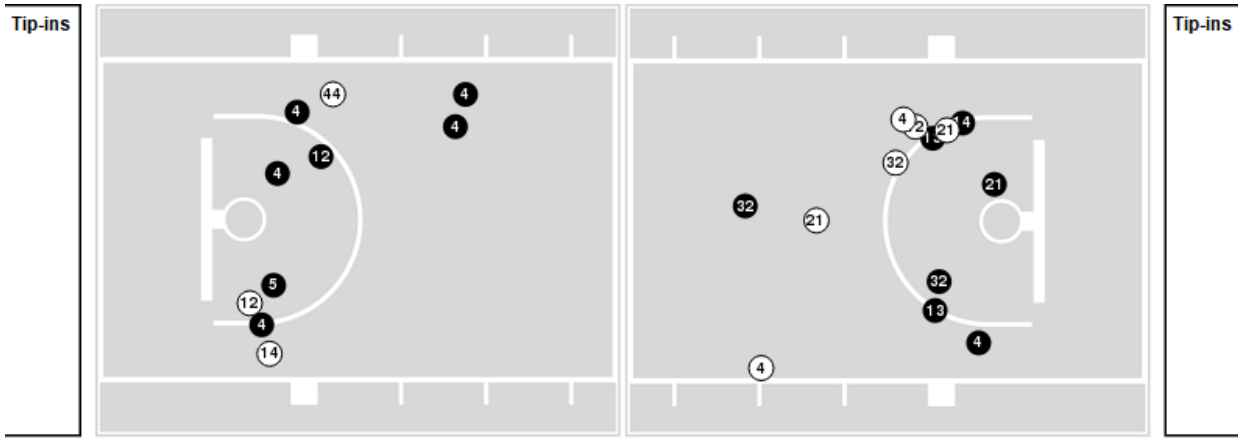

Blow Up Chart

● Made ○ Missed N - Player Number

Miami (FL)	M/A	%
Field Goals	18/57	32
2 Points	18/42	43
3 Points	0/15	0
Free Throws	6/9	67

Miami (FL)	M/A	%
Points in the Paint	28 (14 / 23)	61
Fast Break Points	6 (3/3)	100
Second Chance Points	3 (2/9)	22
Effective FG%	32