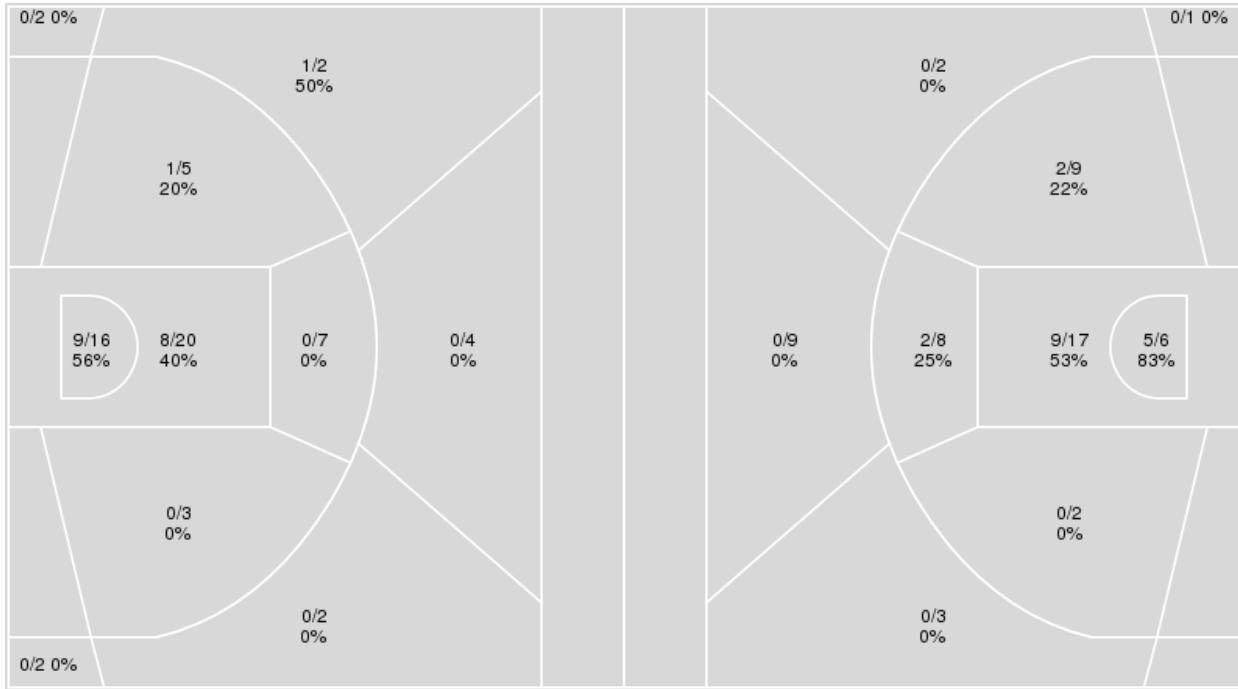

Miami (FL) at LSU

03/26/23 Bon Secours Wellness Arena, Greenville
2022-23 Women's Basketball

Game Time: 7:00 PM
Game Duration: 2:08
Attendance: 7,988

Officials: Dee Kantner, Michol Murray, Timothy Daley

{ Players => 0, 2, 4, 5, 10, 10, 11, 13, 14, 15, 21, 23, 45, 55; } FG
Types => All; Results => All;

{ Players => All; } FG Types => All; Results => All;

LSU

Miami (FL)

LSU	M/A	%
Field Goals	19/63	30
2 Points	18/51	35
3 Points	1/12	8
Free Throws	15/26	58

Miami (FL)	M/A	%
Field Goals	18/57	32
2 Points	18/42	43
3 Points	0/15	0
Free Throws	6/9	67