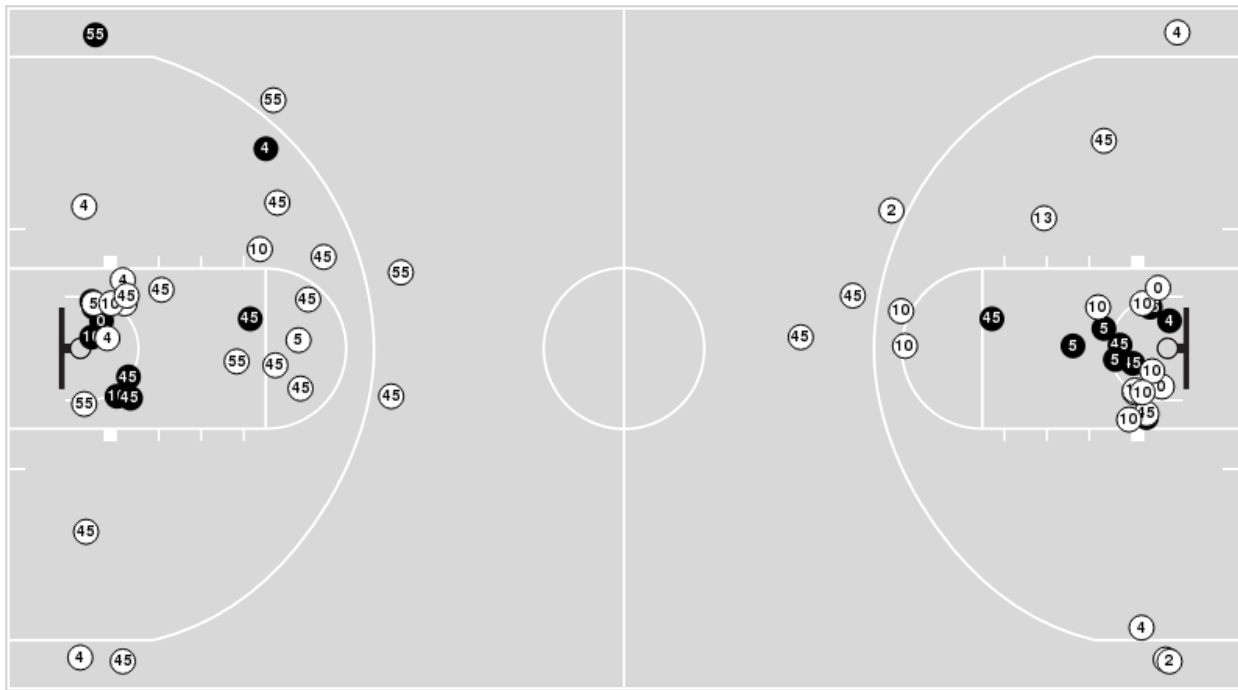

Players => 0, 2, 4, 5, 10, 10, 11, 13, 14, 15, 21, 23, 45, 55 FG Types=>AllResults=>All

LSU

All Field Goals