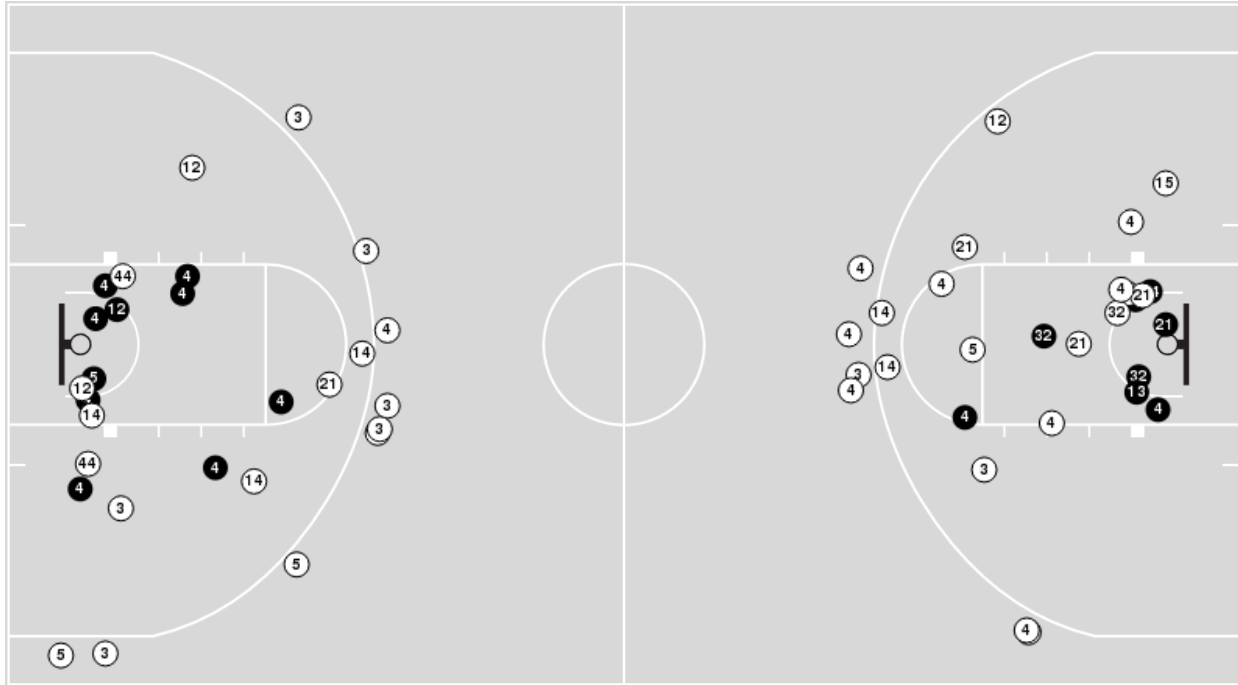

Miami (FL) at LSU

03/26/23 Bon Secours Wellness Arena, Greenville
2022-23 Women's Basketball

Game Time: 7:00 PM
Game Duration: 2:08
Attendance: 7,988

Officials: Dee Kantner, Michol Murray, Timothy Daley

Players => AllFG Types=>AllResults=>All

Miami (FL)

All Field Goals