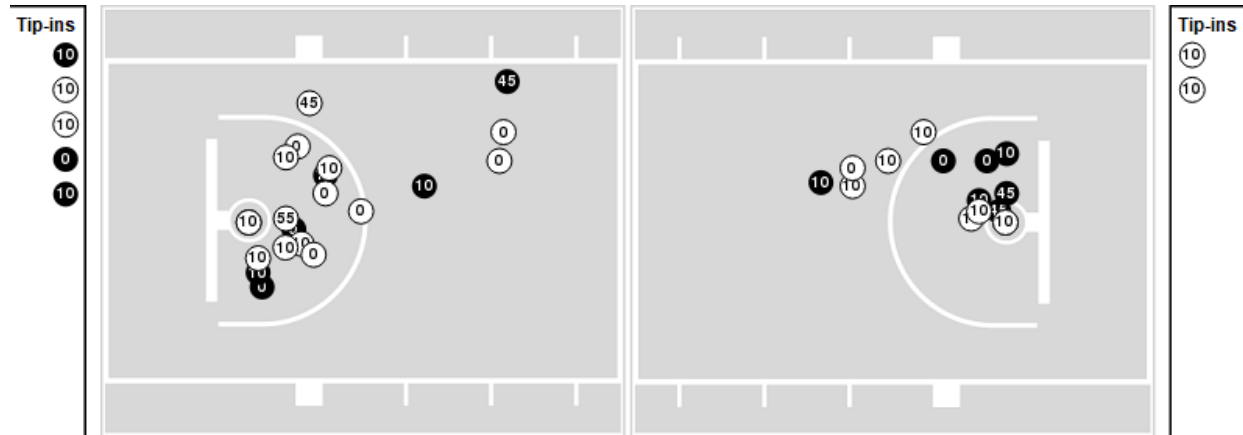

Blow Up Chart

N Made   **N** Missed   N - Player Number

LSU	M/A	%
Field Goals	24/68	35
2 Points	18/49	37
3 Points	6/19	32
Free Throws	12/15	80

LSU	M/A	%
Points in the Paint	32 (16 / 39)	41
Fast Break Points	2 (2/2)	100
Second Chance Points	18 (11/25)	44
Effective FG%	40