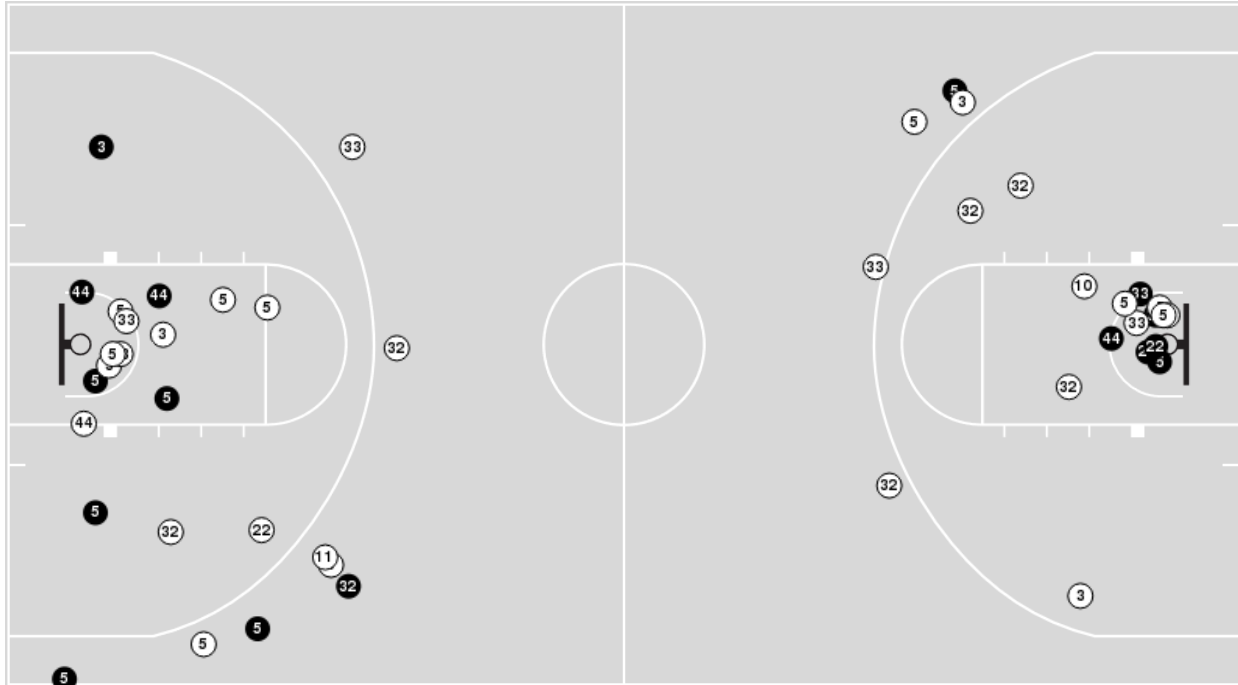

Michigan at LSU

Players => AllFG Types=>AllResults=>All

Michigan

All Field Goals