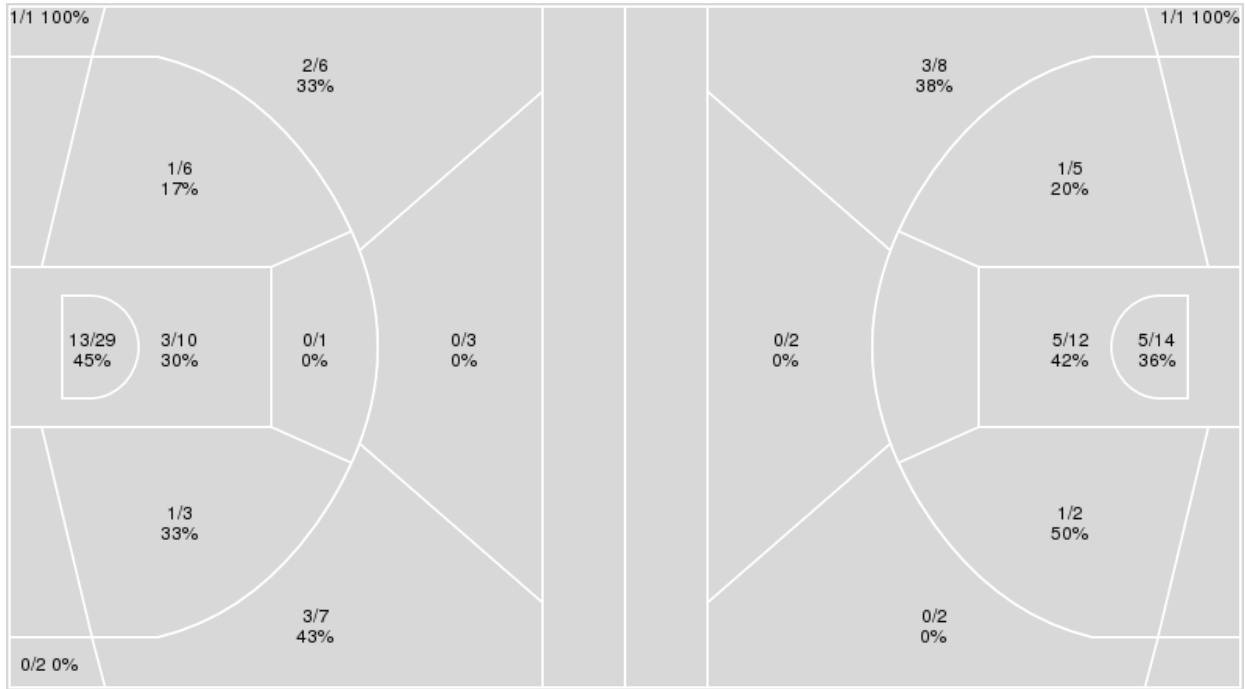

Michigan at LSU

03/19/23 Maravich Assembly Center, Baton Rouge
NCAA Division I Women's Basketball Championship - Second Round

Game Time: 6:30 PM
Game Duration: 1:53
Attendance: 10,108

Officials: Brenda Pantoja, Roy Gulbeyan, Teresa Turner

{ Players => 0, 2, 4, 5, 10, 10, 11, 13, 14, 15, 21, 23, 45, 55; } FG
Types => All; Results => All;

{ Players => All; } FG Types => All; Results => All;

LSU

Michigan

LSU	M/A	%
Field Goals	24/68	35
2 Points	18/49	37
3 Points	6/19	32
Free Throws	12/15	80

Michigan	M/A	%
Field Goals	16/46	35
2 Points	12/33	36
3 Points	4/13	31
Free Throws	6/7	86