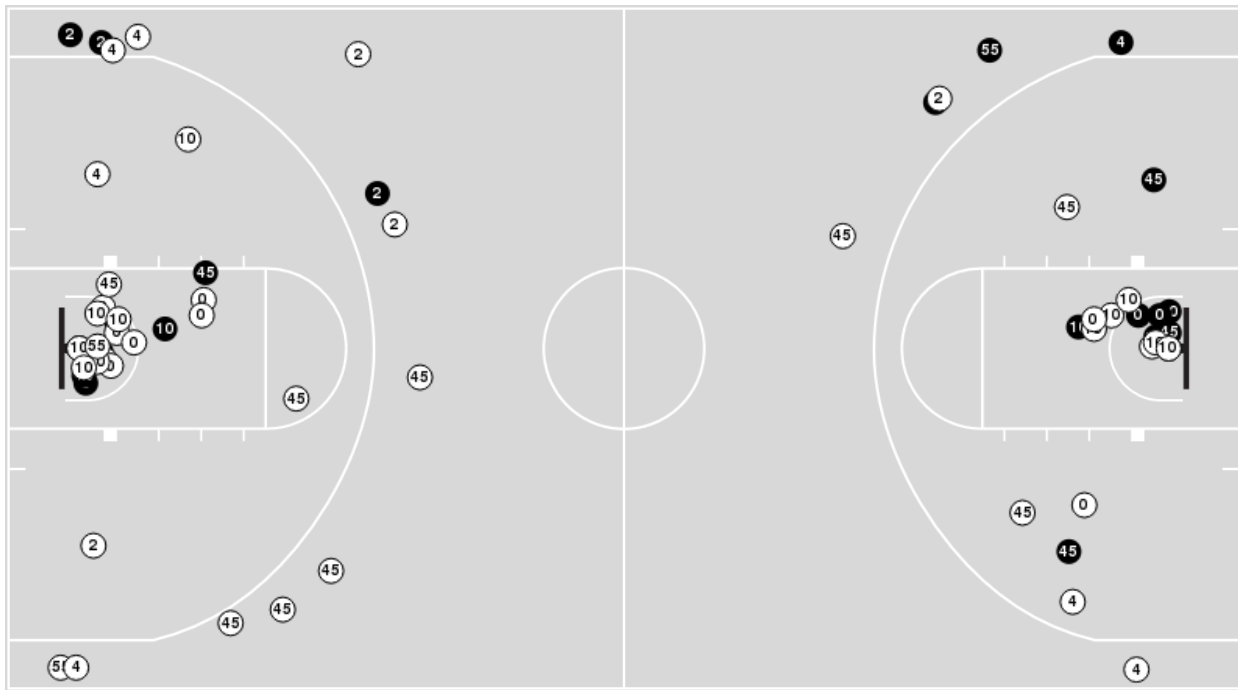

Michigan at LSU

03/19/23 Maravich Assembly Center, Baton Rouge
NCAA Division I Women's Basketball Championship - Second Round

Game Time: 6:30 PM
Game Duration: 1:53
Attendance: 10,108

Officials: Brenda Pantoja, Roy Gulbeyan, Teresa Turner

Players => 0, 2, 4, 5, 10, 10, 11, 13, 14, 15, 21, 23, 45, 55FG Types=>AllResults=>All

LSU

All Field Goals