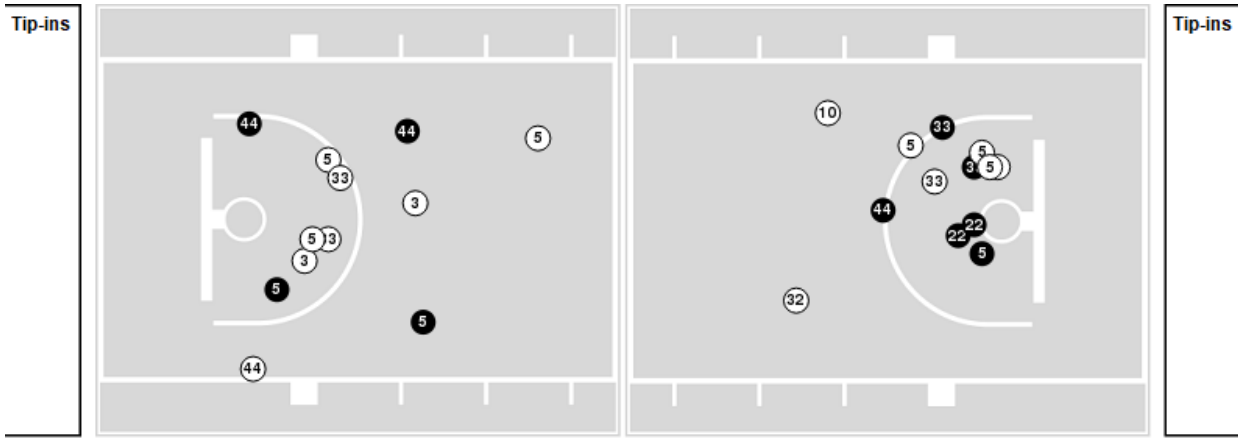

**Michigan at LSU**

Players => AllFG Types=>AllResults=>All

**Michigan**

**All Field Goals**

**Blow Up Chart**

● Made    ○ Missed    N - Player Number

Michigan	M/A	%
Field Goals	16/46	35
2 Points	12/33	36
3 Points	4/13	31
Free Throws	6/7	86