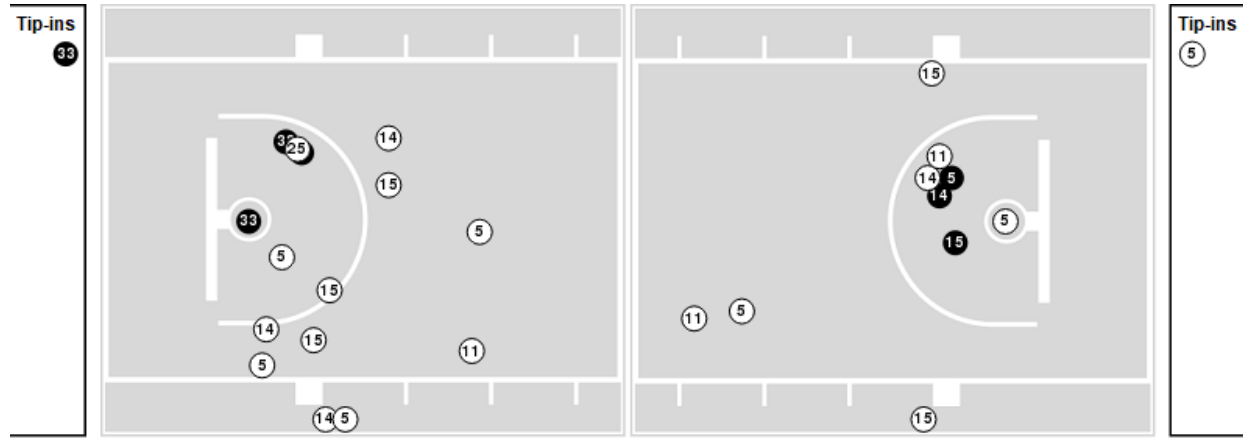

Blow Up Chart

N Made   **O** Missed   N - Player Number

Houston Christian	M/A	%
Field Goals	15/59	25
2 Points	7/35	20
3 Points	8/24	33
Free Throws	9/10	90

Houston Christian	M/A	%
Points in the Paint	12 (6 / 22)	27
Fast Break Points	6 (4/4)	100
Second Chance Points	7 (5/12)	42
Effective FG%	32