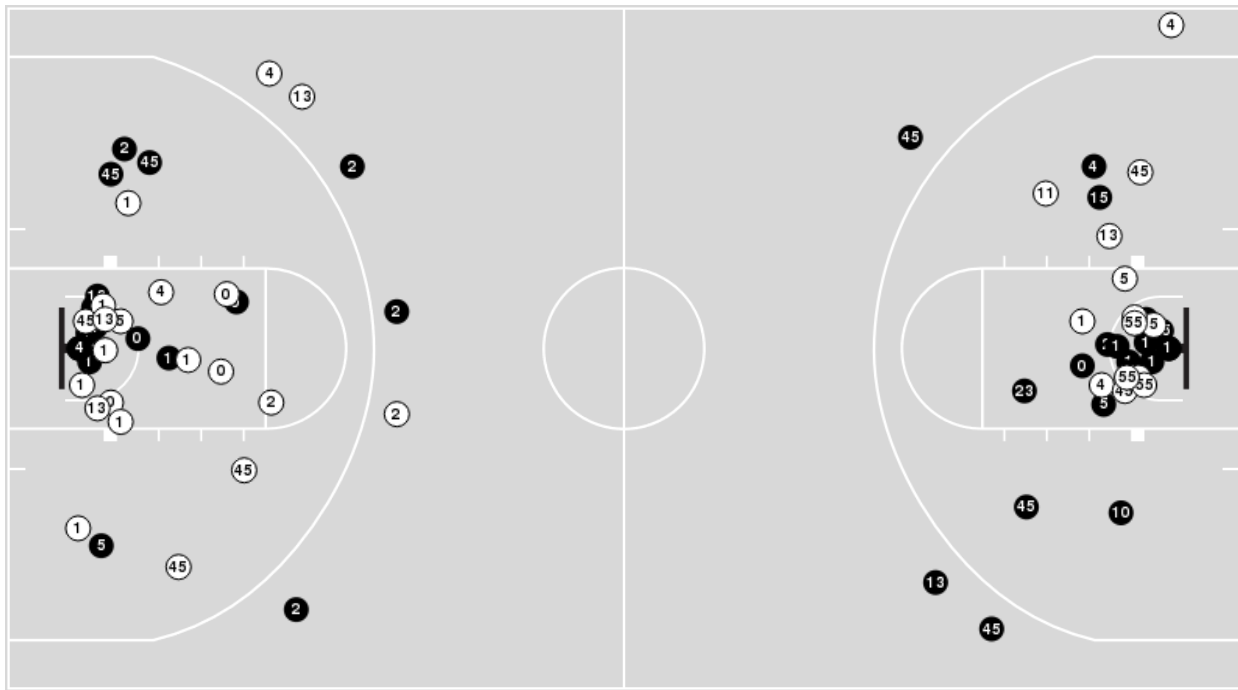

Officials: William Smith, Kylie Galloway, Ryan Durham

Players => 0, 1, 2, 4, 5, 10, 11, 13, 14, 15, 21, 23, 45, 55FG Types=>AllResults=>All

LSU

All Field Goals