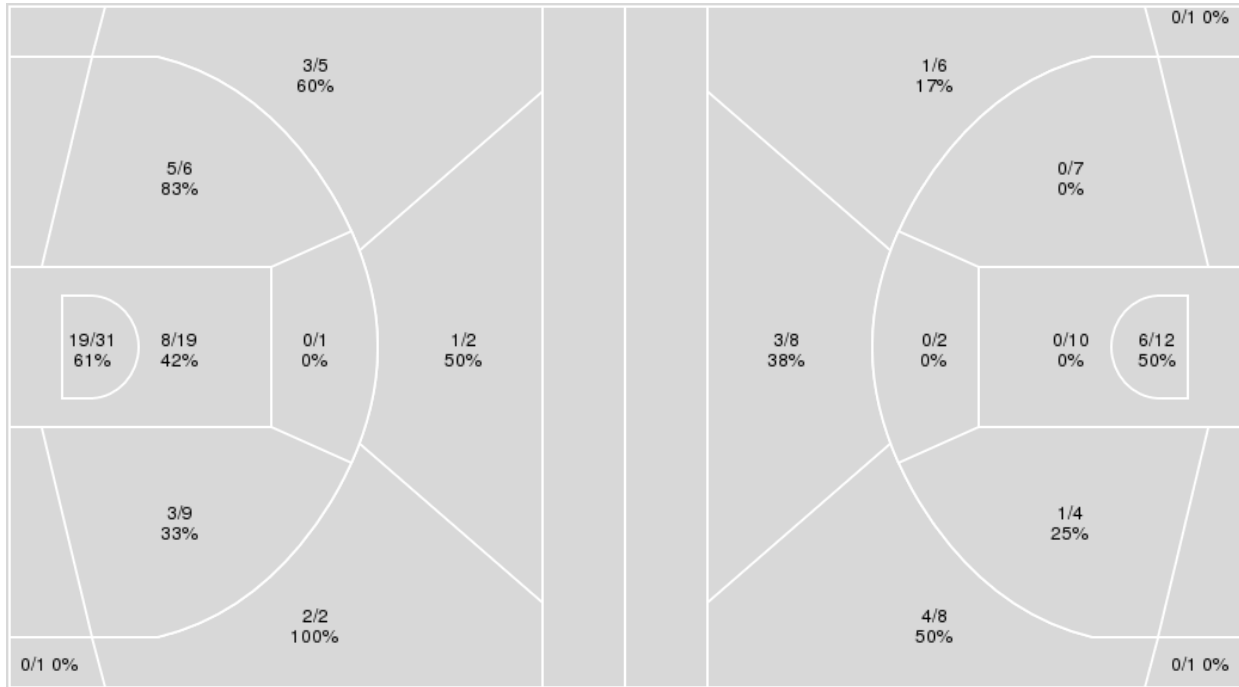

Officials: William Smith, Kylie Galloway, Ryan Durham

{ Players => 0, 1, 2, 4, 5, 10, 11, 13, 14, 15, 21, 23, 45, 55; } FG Types
=> All; Results => All;

{ Players => 0, 3, 5, 11, 12, 13, 14, 15, 22, 23, 24, 25, 33, 40; } FG
Types => All; Results => All;

LSU

Houston Christian

LSU	M/A	%
Field Goals	41/76	54
2 Points	35/66	53
3 Points	6/10	60
Free Throws	13/18	72

Houston Christian	M/A	%
Field Goals	15/59	25
2 Points	7/35	20
3 Points	8/24	33
Free Throws	9/10	90