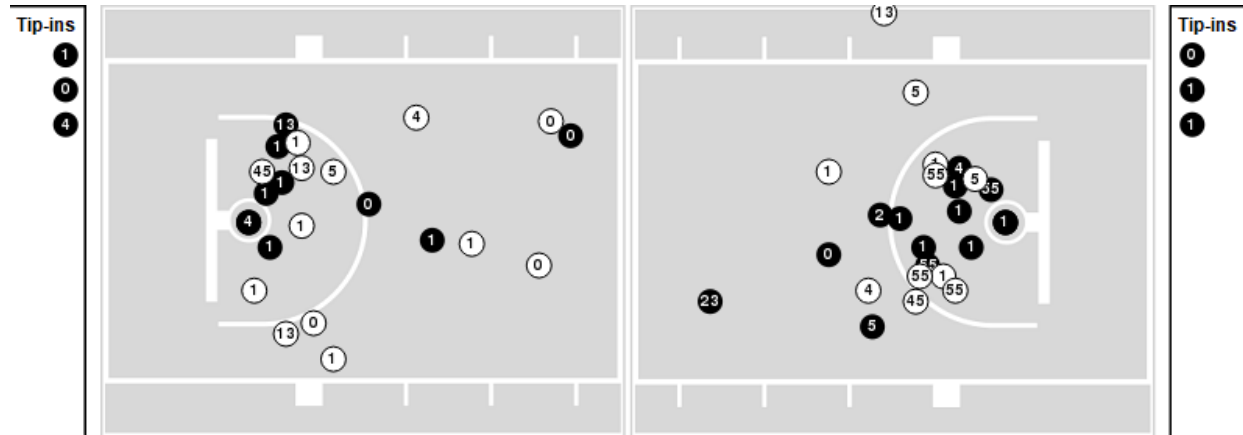

Officials: William Smith, Kylie Galloway, Ryan Durham

Players => 0, 1, 2, 4, 5, 10, 11, 13, 14, 15, 21, 23, 45, 55FG Types=>AllResults=>All

LSU

All Field Goals

Blow Up Chart

● Made ○ Missed N - Player Number