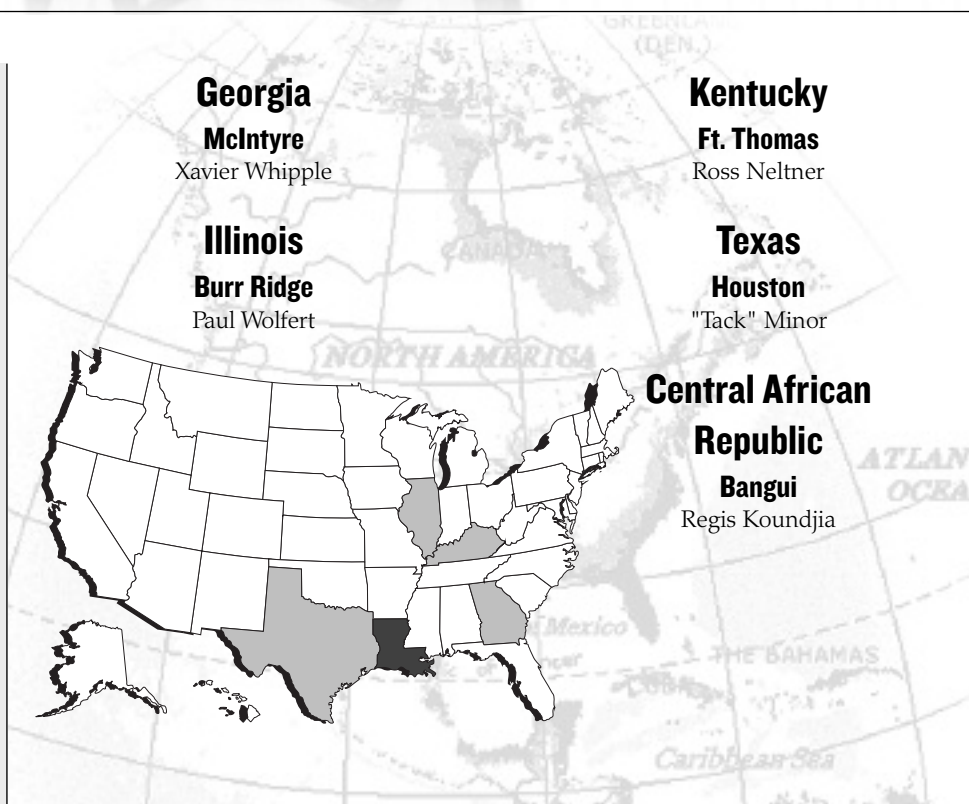

Covington

- Josh Maravich

Grambling

- Antonio Hudson

St. Martinville

- Darrel Mitchell

Georgia

- McIntyre**
- Xavier Whipple

Kentucky

- Ft. Thomas**
- Ross Neltner

Illinois

- Burr Ridge**
- Paul Wolfert

Texas

- Houston**
- "Tack" Minor

Central African Republic

- Bangui**
- Regis Koundjia