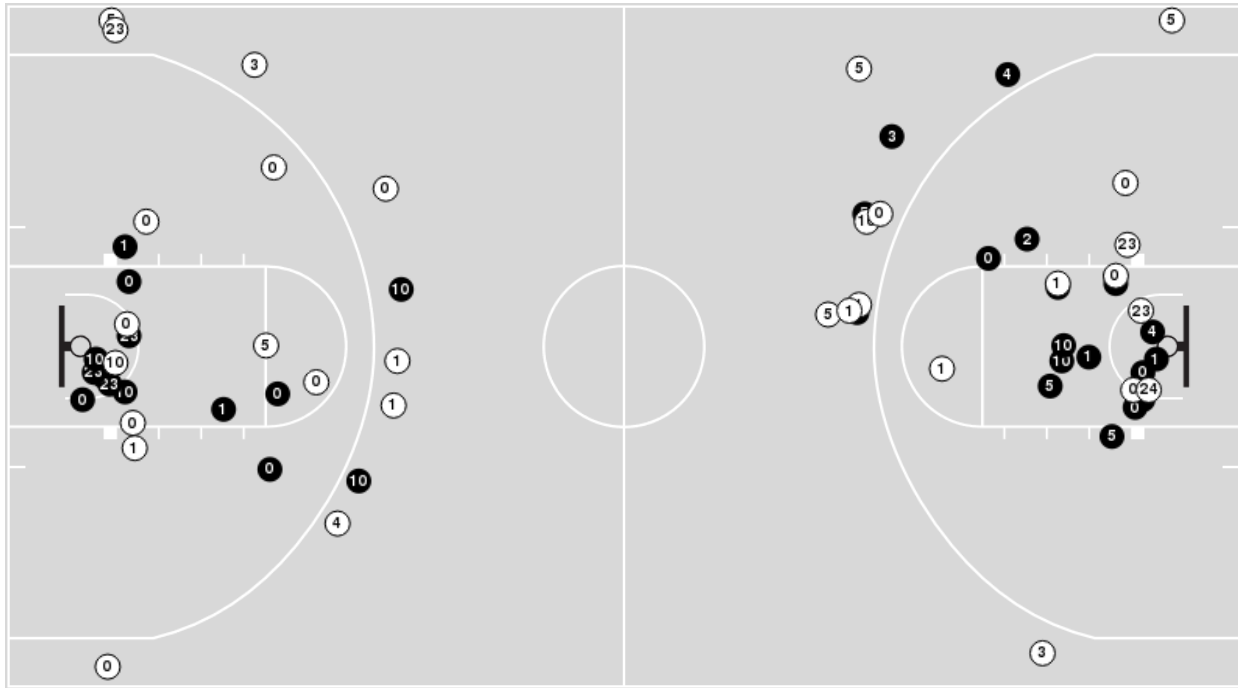

Officials: KB Burdett, Todd Austin, Rob Rorke

Players => All ; FG Types => All ; Results => All ;

#9 Kentucky

All Field Goals