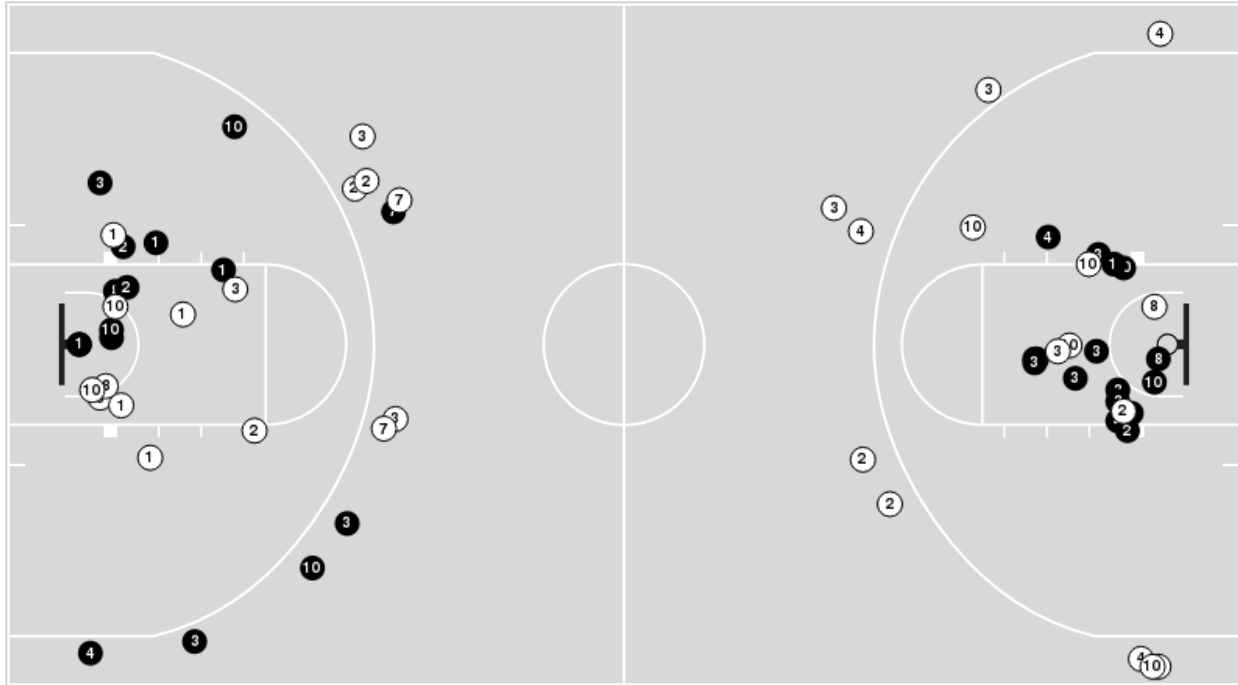

Officials: KB Burdett, Todd Austin, Rob Rorke

Players => All ; FG Types => All ; Results => All ;
#16 LSU

All Field Goals