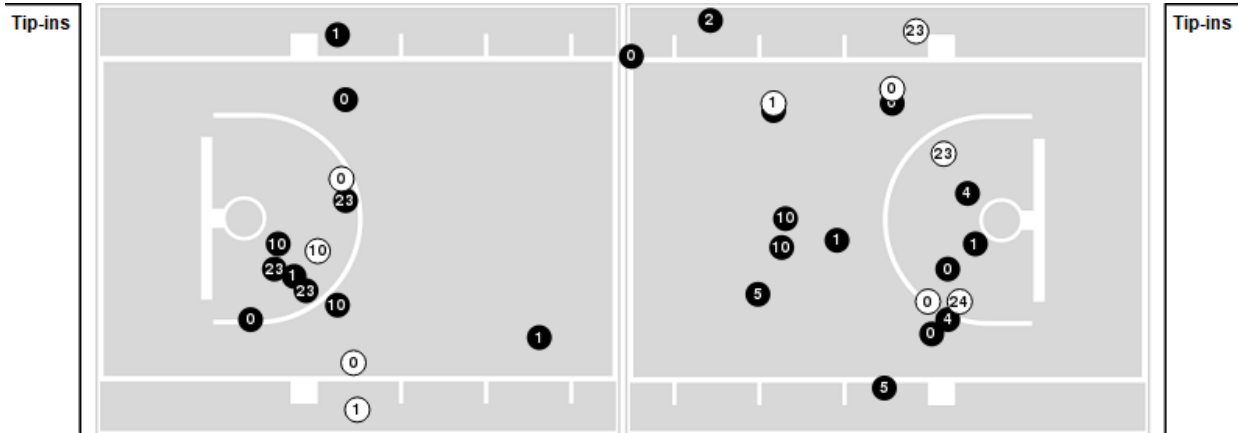

Shots in the Paint

● Made ○ Missed N - Player Number

#9 Kentucky	M/A	%
Field Goals	32/64	50
2 Points	26/42	62
3 Points	6/22	27
Free Throws	17/23	74

#9 Kentucky	M/A	%
Points in the Paint	40 (20/29)	69
Fast Break Points	13 (7/8)	88
Second Chance Points	9 (7/14)	50
Effective FG%	55