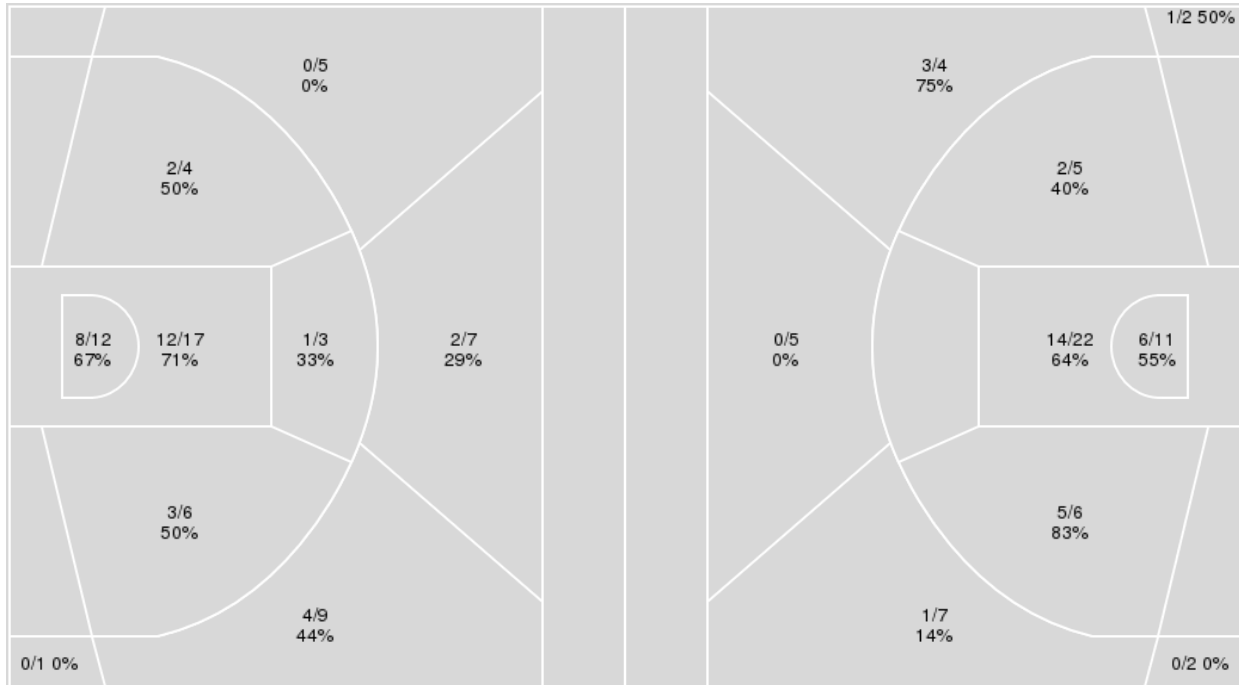

Officials: KB Burdett, Todd Austin, Rob Rorke

Players => All; FG Types => All ; Results => All ;

Players => All; FG Types => All ; Results => All ;

#9 Kentucky

#16 LSU

#9 Kentucky	M/A	%
Field Goals	32/64	50
2 Points	26/42	62
3 Points	6/22	27
Free Throws	17/23	74

#16 LSU	M/A	%
Field Goals	32/64	50
2 Points	27/44	61
3 Points	5/20	25
Free Throws	13/20	65