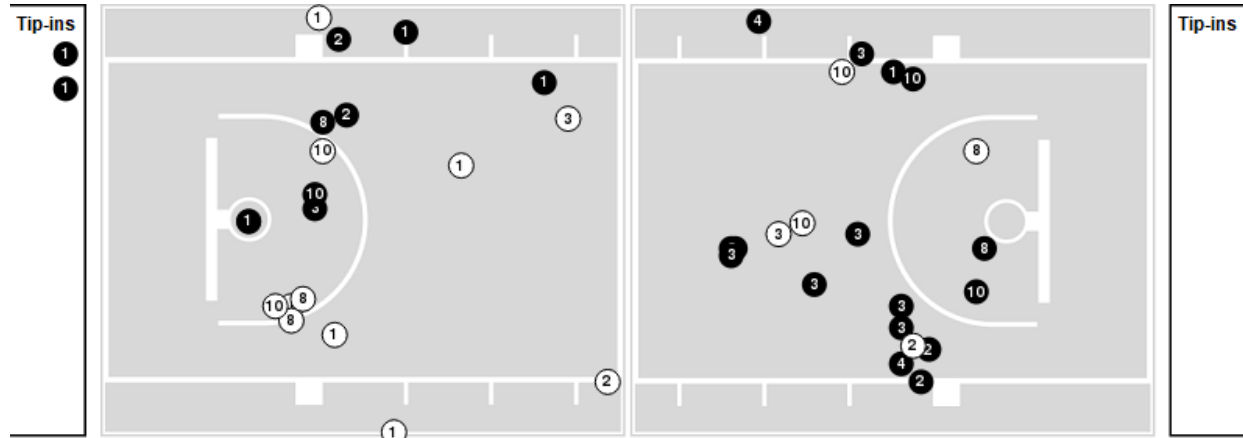

Shots in the Paint

● Made   ○ Missed   N - Player Number

#16 LSU	M/A	%
Field Goals	32/64	50
2 Points	27/44	61
3 Points	5/20	25
Free Throws	13/20	65

#16 LSU	M/A	%
Points in the Paint	40 (20/33)	61
Fast Break Points	9 (4/4)	100
Second Chance Points	14 (8/12)	67
Effective FG%	54