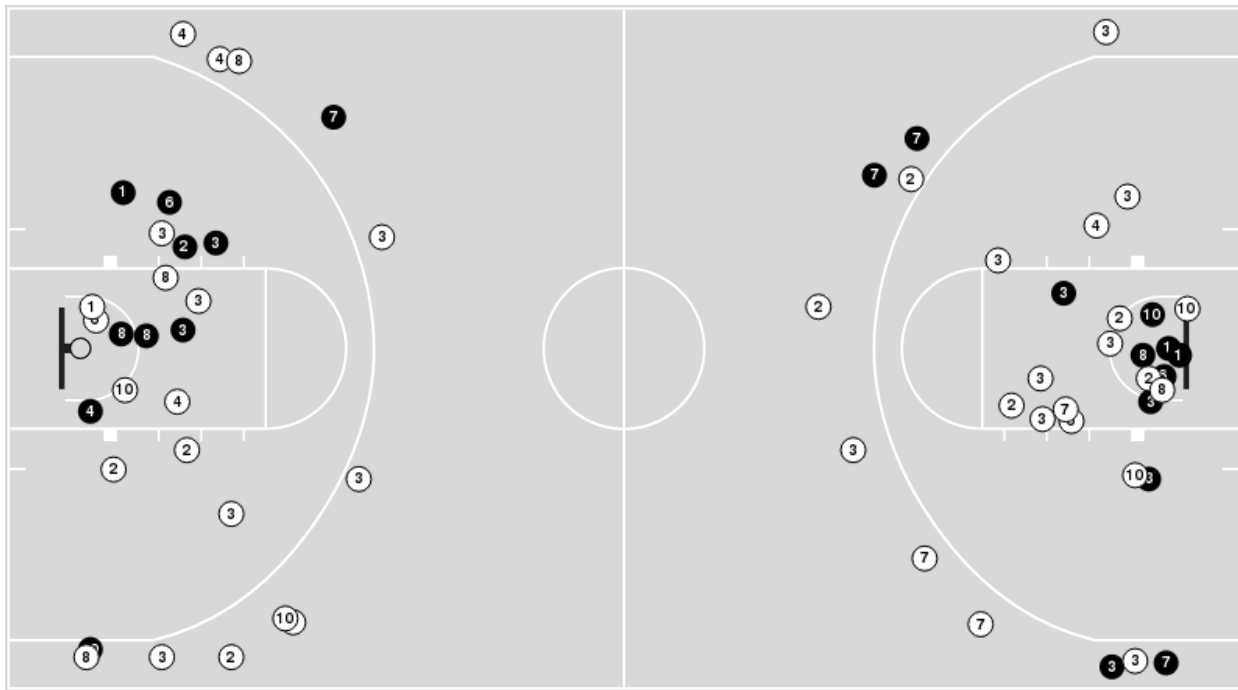

Officials: Jeb Hartness, Jason Baker, Rob Rorke

Players => All ; FG Types => All ; Results => All ;

LSU

All Field Goals