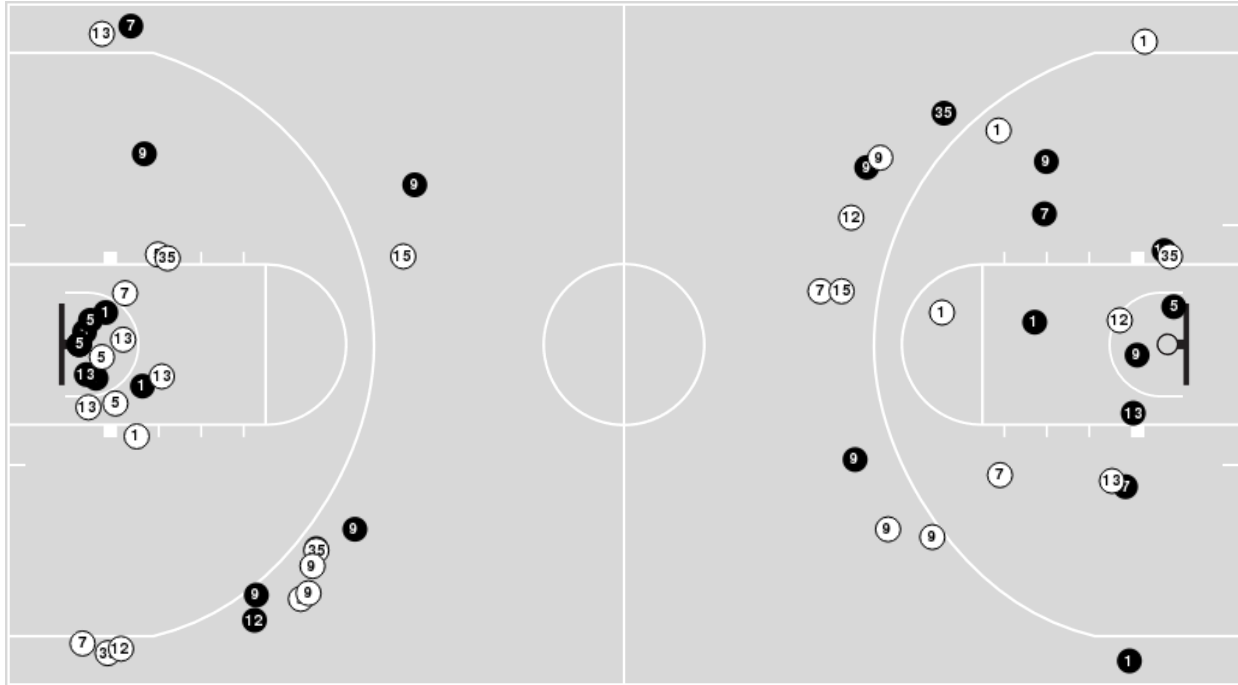

Officials: Jeb Hartness, Jason Baker, Rob Rorke

Players => All ; FG Types => All ; Results => All ;

Oklahoma

All Field Goals