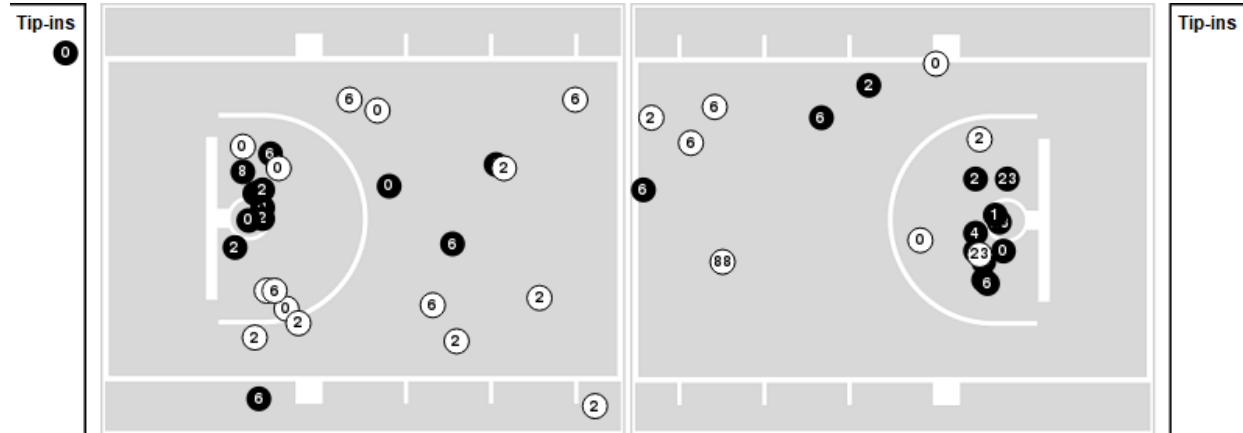

Shots in the Paint

● Made   ○ Missed   N - Player Number

Ole Miss	M/A	%
Field Goals	36/78	46
2 Points	31/62	50
3 Points	5/16	31
Free Throws	22/29	76

Ole Miss	M/A	%
Points in the Paint	48 (24/46)	52
Fast Break Points	12 (6/7)	86
Second Chance Points	12 (8/15)	53
Effective FG%	49