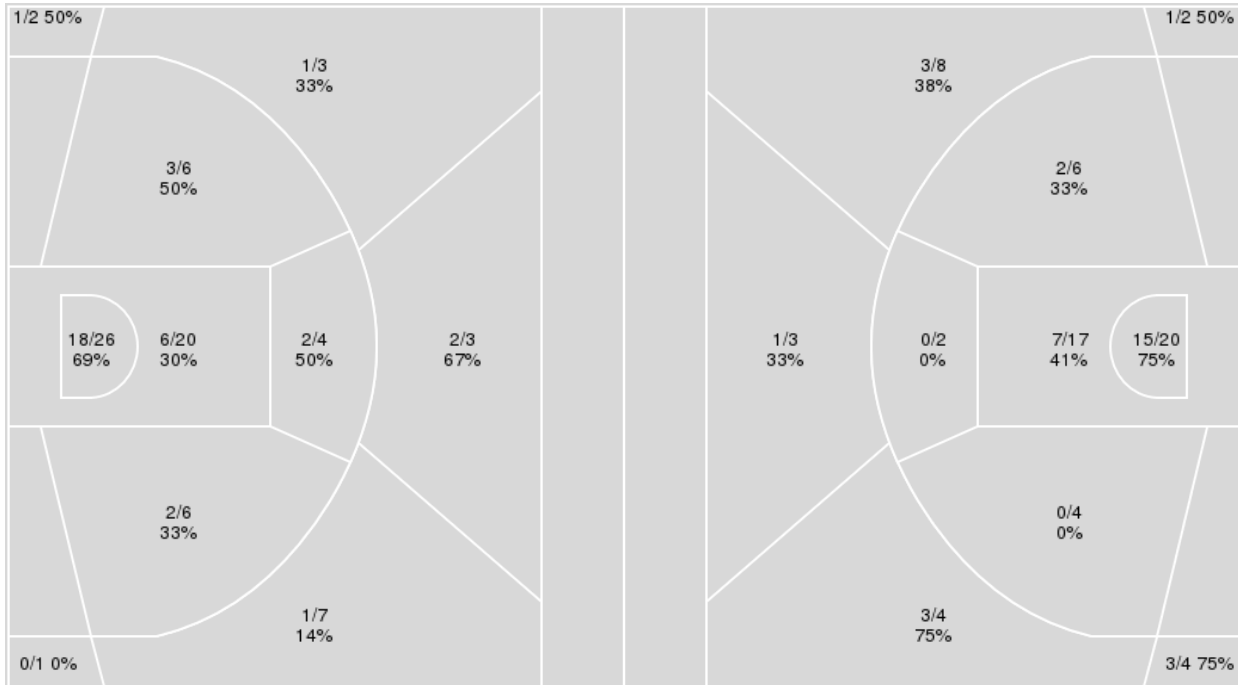

LSU at Ole Miss

02/25/26 The Sandy and John Black Pavilion at Ole Miss, Oxford, Miss.
2025-26 Men's Basketball

Officials: Joe Lindsay, Wil Howard, Owen Shortt

Players => All; FG Types => All ; Results => All ;

Players => All; FG Types => All ; Results => All ;

Ole Miss

LSU

Ole Miss	M/A	%
Field Goals	36/78	46
2 Points	31/62	50
3 Points	5/16	31
Free Throws	22/29	76

LSU	M/A	%
Field Goals	35/70	50
2 Points	24/49	49
3 Points	11/21	52
Free Throws	25/29	86