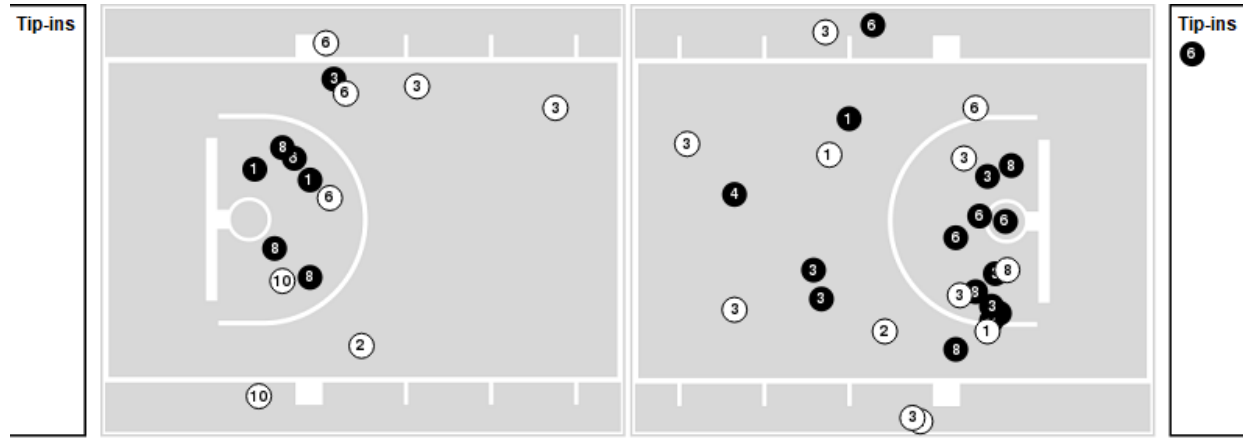

Shots in the Paint

● Made   ○ Missed   N - Player Number

LSU	M/A	%
Field Goals	35/70	50
2 Points	24/49	49
3 Points	11/21	52
Free Throws	25/29	86

LSU	M/A	%
Points in the Paint	44 (22/37)	59
Fast Break Points	5 (2/2)	100
Second Chance Points	22 (13/14)	93
Effective FG%	58