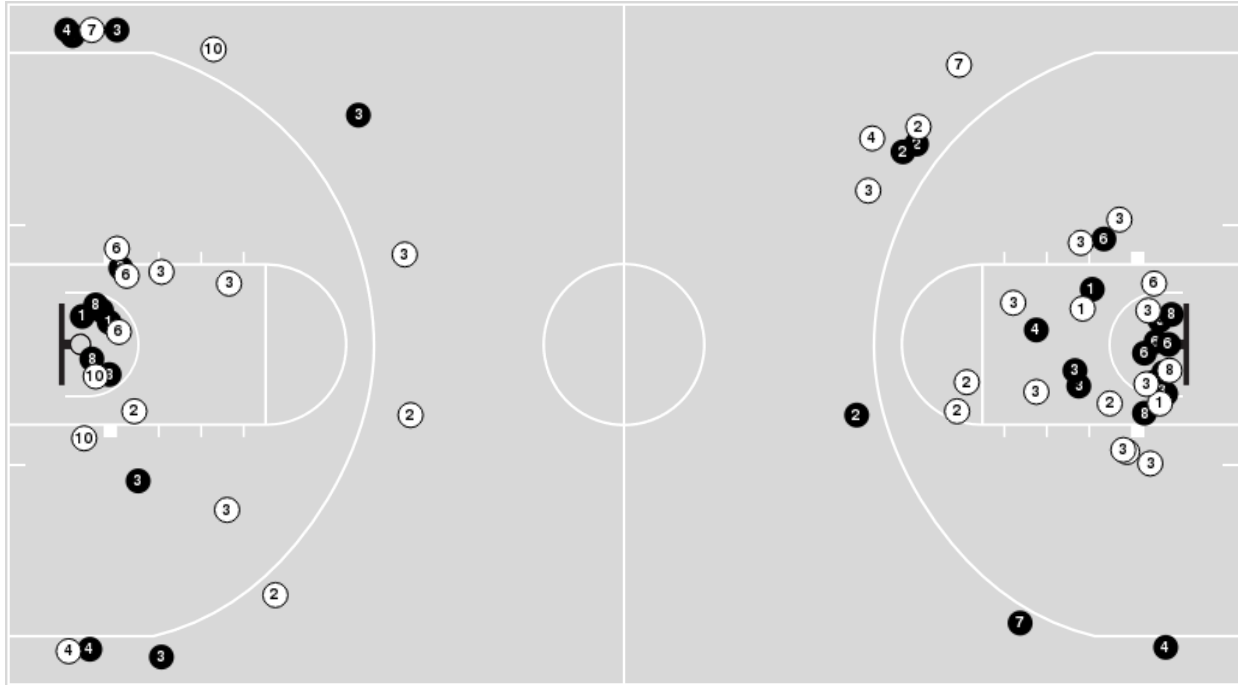

LSU at Ole Miss

02/25/26 The Sandy and John Black Pavilion at Ole Miss, Oxford, Miss.
2025-26 Men's Basketball

Game Time: 8:00 PM
Game Duration: 2:39
Attendance: 7,357

Officials: Joe Lindsay, Wil Howard, Owen Shortt

Players => All ; FG Types => All ; Results => All ;

LSU

All Field Goals