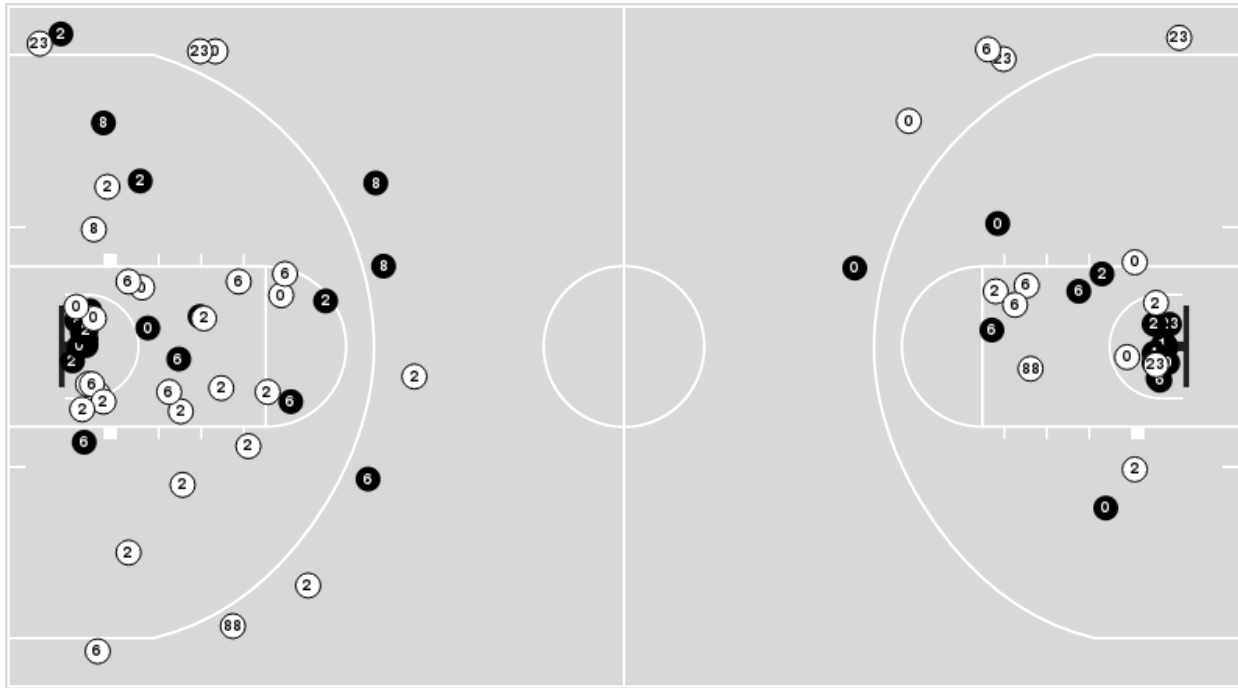

Players => All ; FG Types => All ; Results => All ;

Ole Miss

All Field Goals