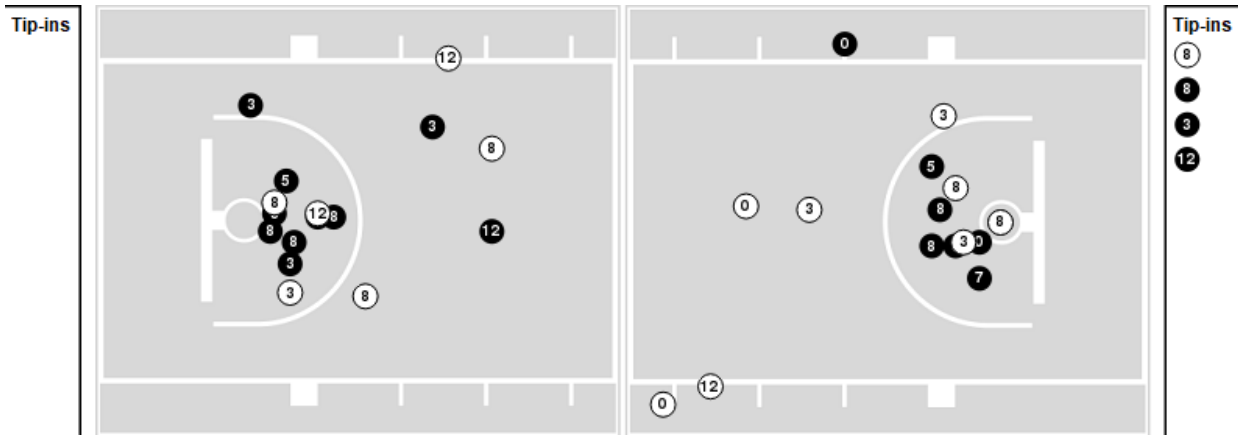

LSU	M/A	%
Points in the Paint	36 (18/35)	51
Fast Break Points	14 (11/11)	100
Second Chance Points	4 (3/7)	43
Effective FG%	56	

Players => All ; FG Types => All ; Results => All ;

Texas

All Field Goals

Shots in the Paint