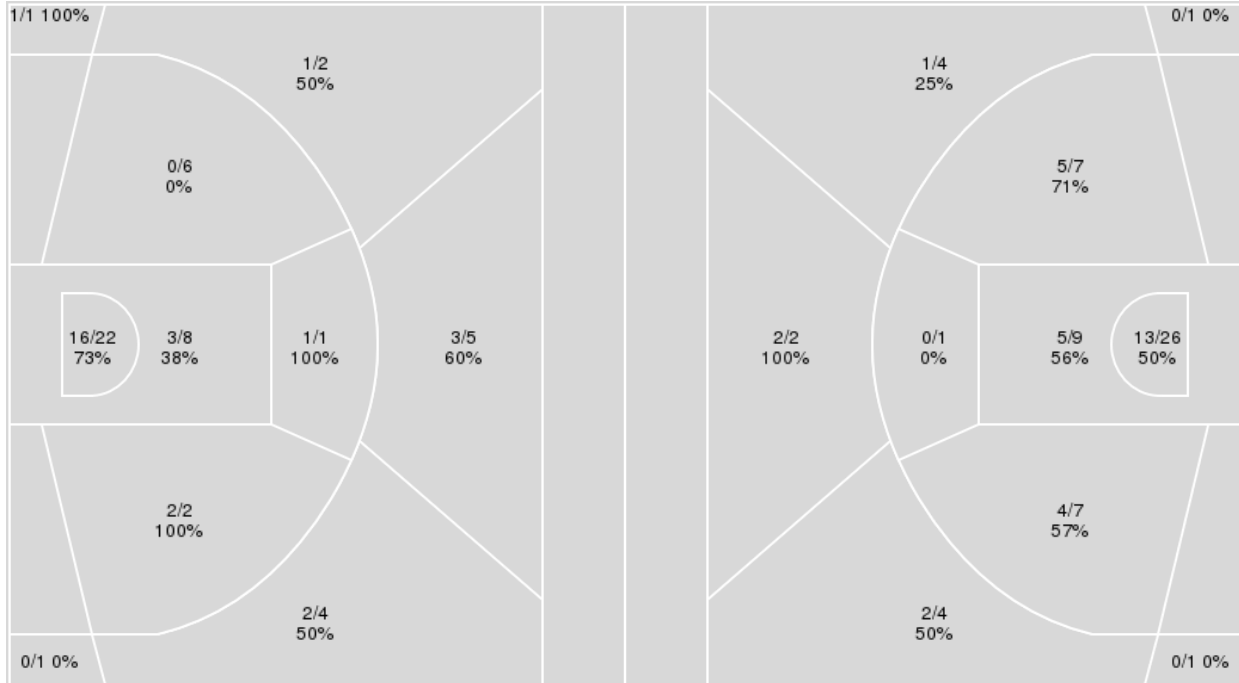

LSU at Texas

02/17/26 Moody Center, Austin
2025-26 Men's Basketball

Officials: Douglas Shows, Bart Lenox, Chuck Jones

Players => All; FG Types => All ; Results => All ;

Players => All; FG Types => All ; Results => All ;

Texas

LSU

Texas	M/A	%
Field Goals	29/52	56
2 Points	22/39	56
3 Points	7/13	54
Free Throws	23/34	68

LSU	M/A	%
Field Goals	32/62	52
2 Points	27/50	54
3 Points	5/12	42
Free Throws	16/19	84