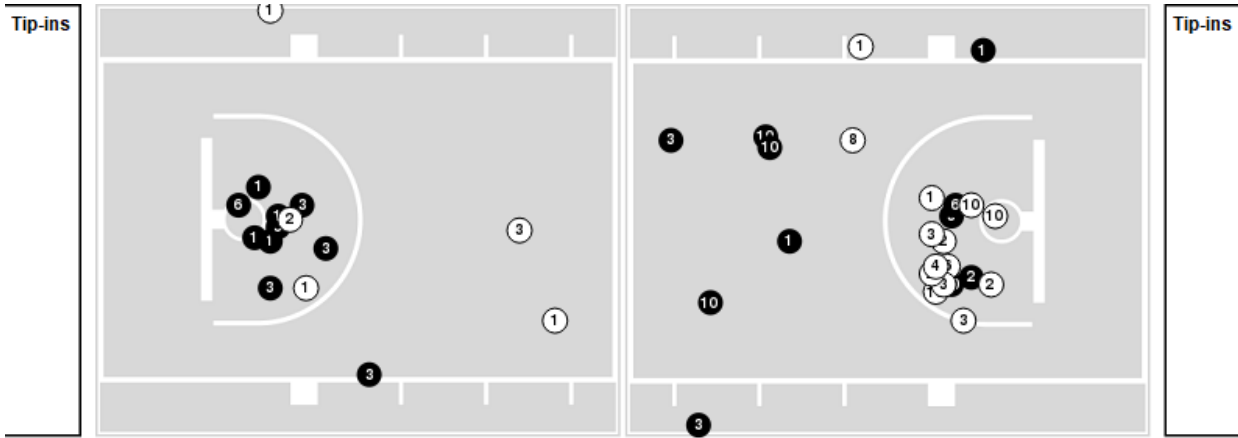

Shots in the Paint

● Made   ○ Missed   N - Player Number

LSU	M/A	%
Field Goals	32/62	52
2 Points	27/50	54
3 Points	5/12	42
Free Throws	16/19	84

LSU	M/A	%
Points in the Paint	36 (18/35)	51
Fast Break Points	14 (11/11)	100
Second Chance Points	4 (3/7)	43
Effective FG%	56