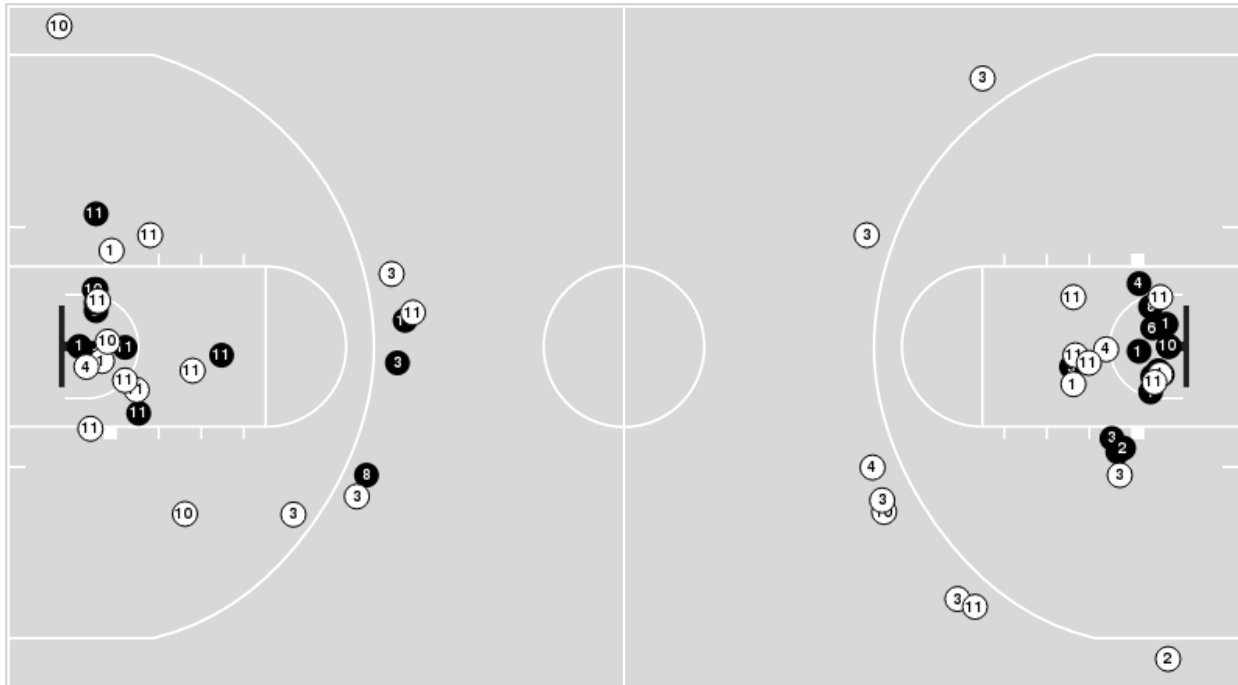

Players => All ; FG Types => All ; Results => All ;
LSU

All Field Goals