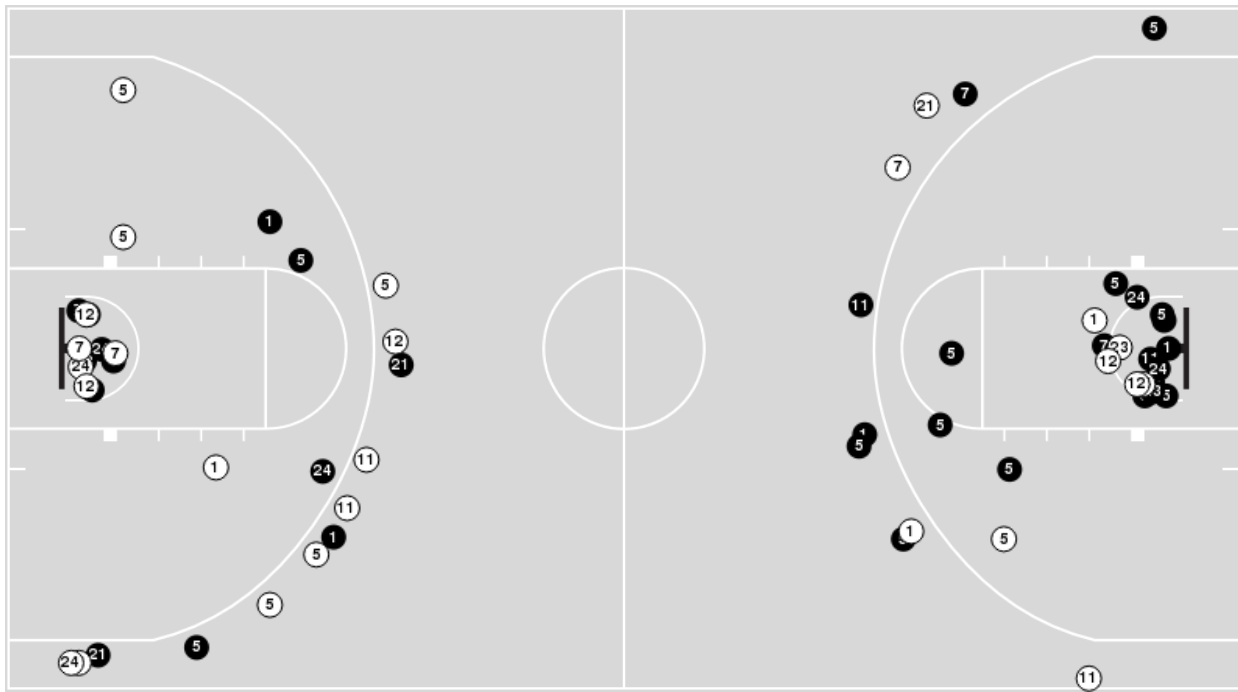

LSU at Arkansas

01/24/26 Bud Walton Arena, Fayetteville, Ark.
2025-26 Men's Basketball

Officials: Owen Shortt, Wil Howard, Patrick Evans

Players => All ; FG Types => All ; Results => All ;

Arkansas

All Field Goals