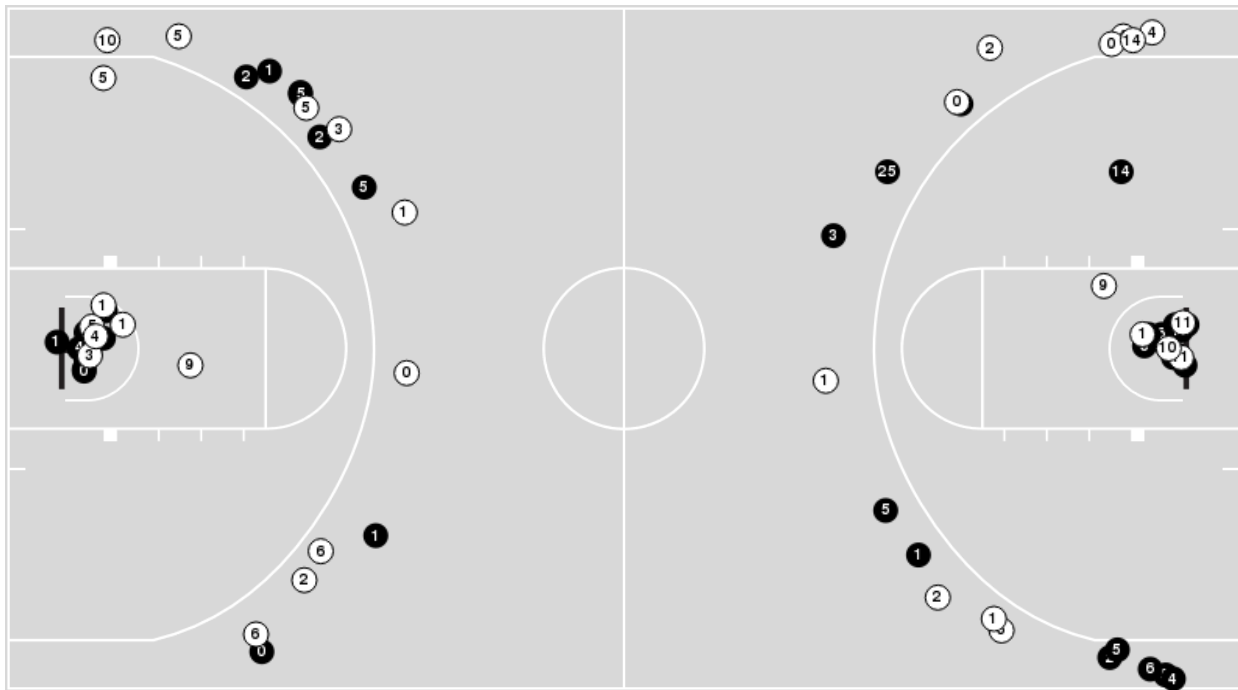

Players => 0, 1, 2, 3, 4, 5, 6, 7, 8, 9, 10, 11, 14, 15, 20, 25FG Types=>AllResults=>All

LSU

All Field Goals