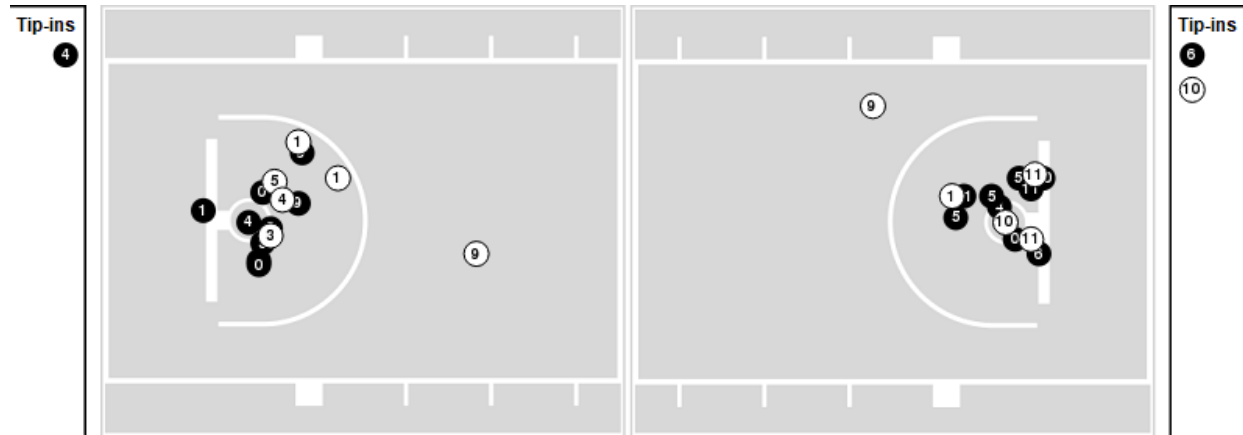

Blow Up Chart

● Made ○ Missed N - Player Number

LSU	M/A	%
Field Goals	39/70	56
2 Points	21/33	64
3 Points	18/37	49
Free Throws	14/19	74

LSU	M/A	%
Points in the Paint	40 (20 / 31)	65
Fast Break Points	16 (8/9)	89
Second Chance Points	16 (8/11)	73
Effective FG%	69