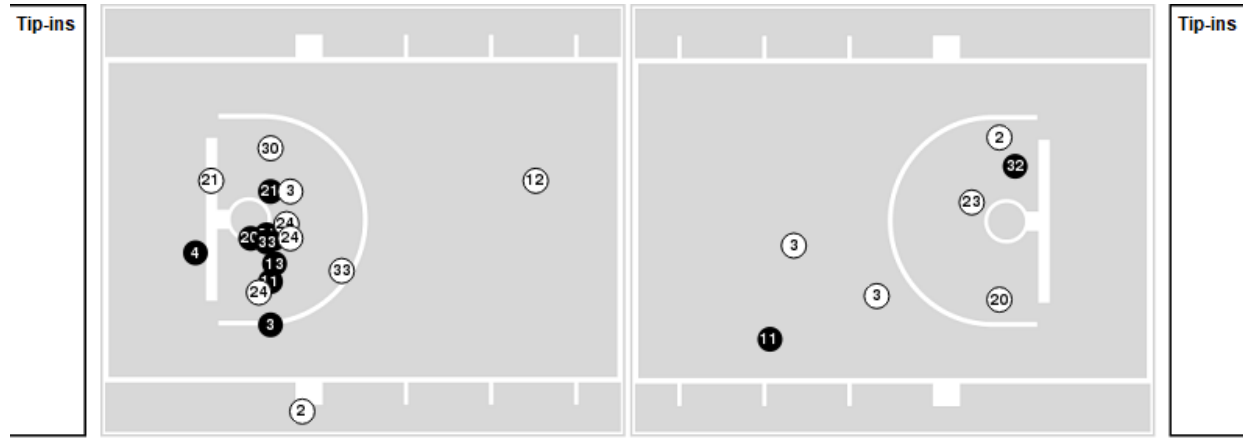

Blow Up Chart

● Made ○ Missed N - Player Number

Loyola (LA)	M/A	%
Field Goals	17/58	29
2 Points	13/38	34
3 Points	4/20	20
Free Throws	10/17	59

Loyola (LA)	M/A	%
Points in the Paint	22 (11 / 24)	46
Fast Break Points	7 (5/5)	100
Second Chance Points	9 (4/6)	67
Effective FG%	33