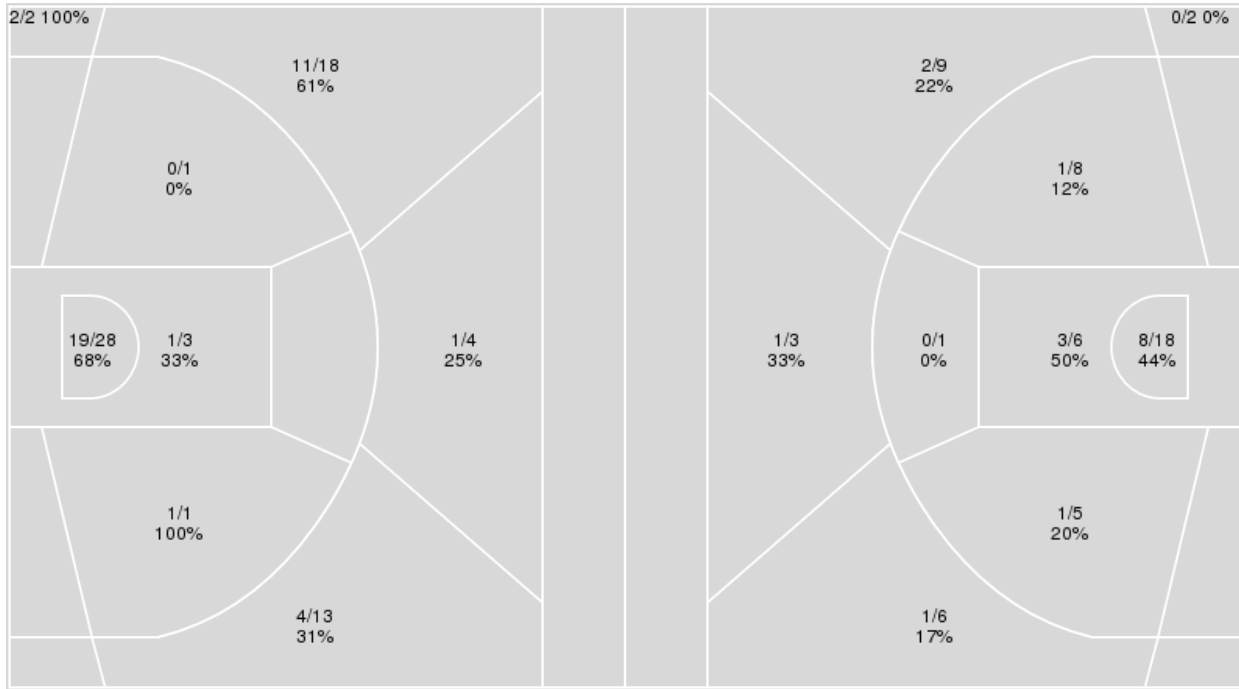

Loyola (LA) at LSU

10/29/24 Maravich Assembly Center, Baton Rouge
2024-25 Men's Basketball

Game Time: 7:00 PM
Game Duration: 1:49
Attendance: 1,986

Officials: Todd Austin, Patrick Evans, Erroll Lewis

{ Players => 0, 1, 2, 3, 4, 5, 6, 7, 8, 9, 10, 11, 14, 15, 20, 25; } FG Types { Players => All; } FG Types => All; Results => All;
=> All; Results => All;

LSU

Loyola (LA)

LSU	M/A	%
Field Goals	39/70	56
2 Points	21/33	64
3 Points	18/37	49
Free Throws	14/19	74

Loyola (LA)	M/A	%
Field Goals	17/58	29
2 Points	13/38	34
3 Points	4/20	20
Free Throws	10/17	59