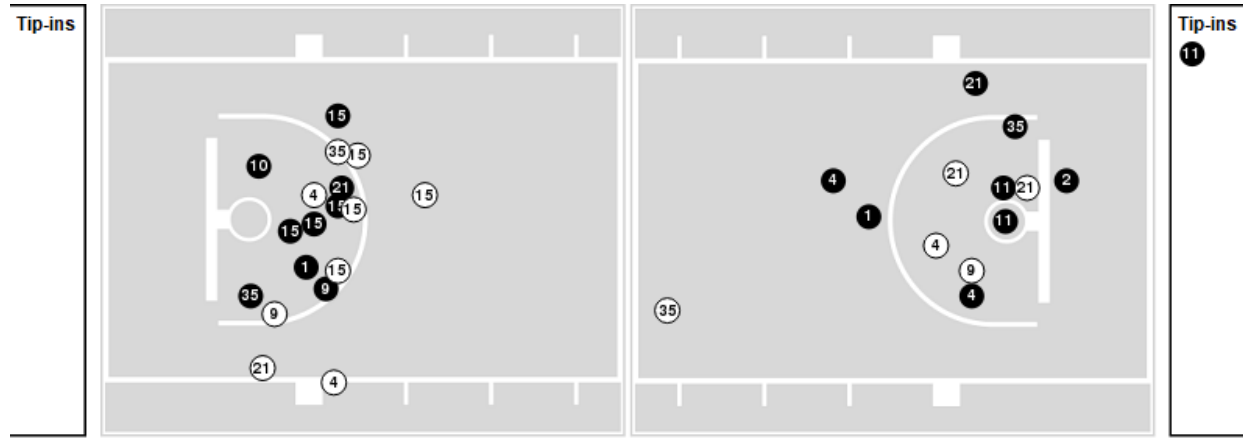

**Officials:** Courtney Green, Olandis Poole, Garrick Shannon

Players => 0, 1, 2, 3, 4, 5, 7, 9, 10, 11, 14, 15, 18, 21, 24, 35 FG Types=>All Results=>All

**Texas A&M**

**All Field Goals**

**Blow Up Chart**