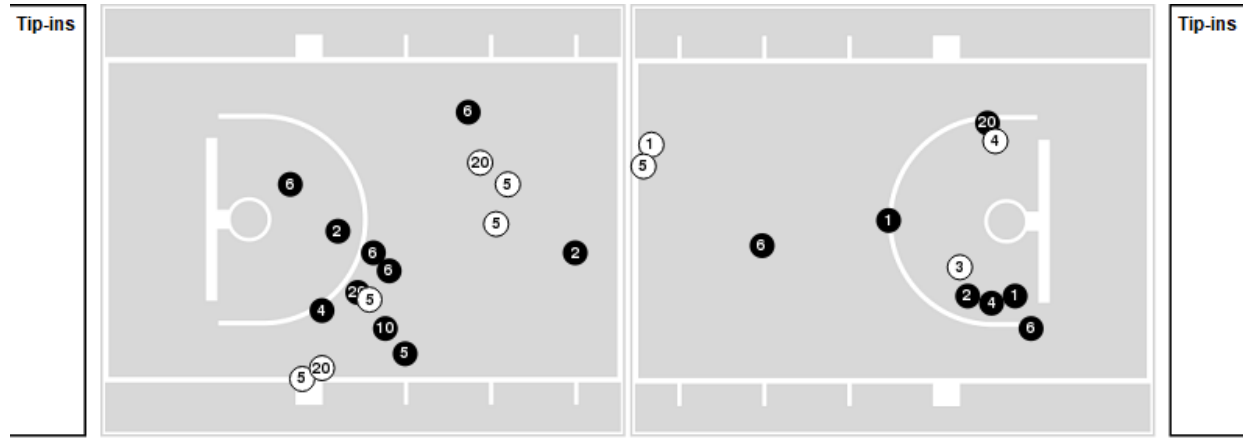

LSU

All Field Goals

Blow Up Chart

● Made ○ Missed N - Player Number

LSU	M/A	%
Field Goals	26/58	45
2 Points	20/36	56
3 Points	6/22	27
Free Throws	6/10	60

LSU	M/A	%
Points in the Paint	34 (17 / 26)	65
Fast Break Points	11 (6/7)	86
Second Chance Points	2 (1/3)	33
Effective FG%	50	