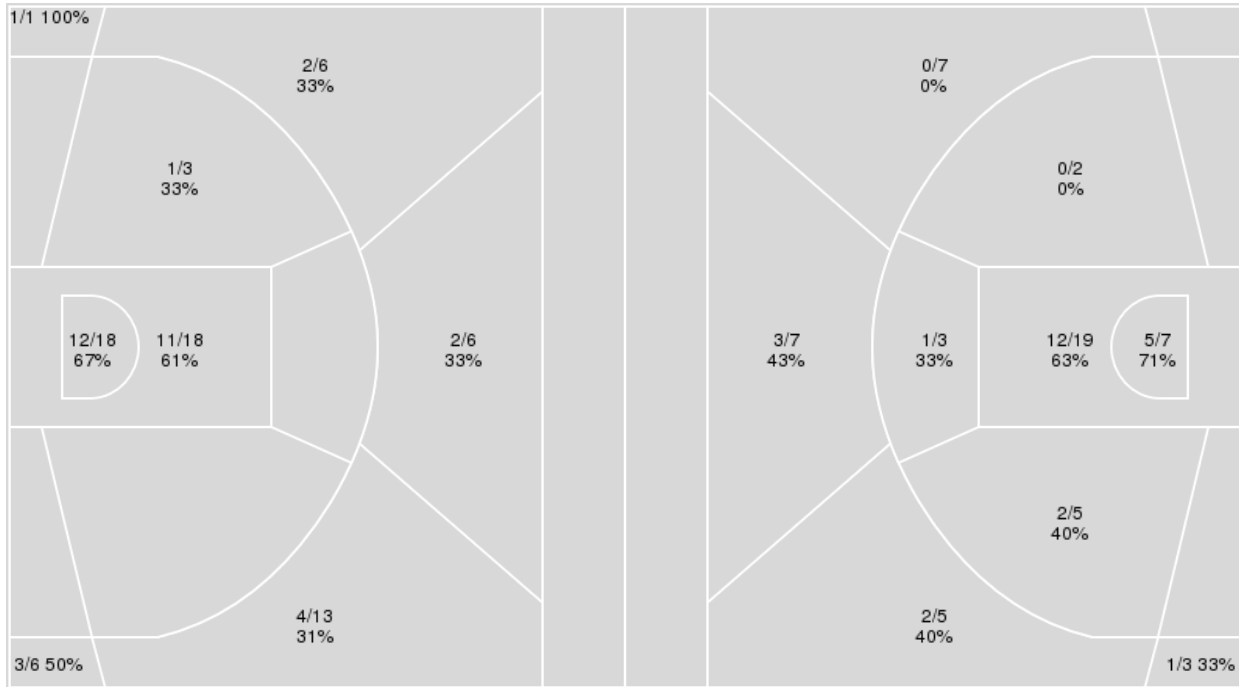

LSU at Kentucky

03/04/25 Rupp Arena, Lexington
2024-25 Men's Basketball

Game Time: 7:00 PM
Game Duration: 1:48
Attendance: 21,288

Officials: Owen Shortt, Byron Jarrett, Jason Baker

{ Players => 00, 1, 2, 4, 5, 7, 9, 10, 11, 13, 15, 20, 21, 22, 77; } FG
Types => All; Results => All;

{ Players => 0, 1, 2, 3, 4, 5, 6, 7, 8, 9, 10, 11, 14, 15, 20, 25; } FG Types
=> All; Results => All;

Kentucky

LSU

Kentucky	M/A	%
Field Goals	36/71	51
2 Points	24/39	62
3 Points	12/32	38
Free Throws	11/11	100

LSU	M/A	%
Field Goals	26/58	45
2 Points	20/36	56
3 Points	6/22	27
Free Throws	6/10	60