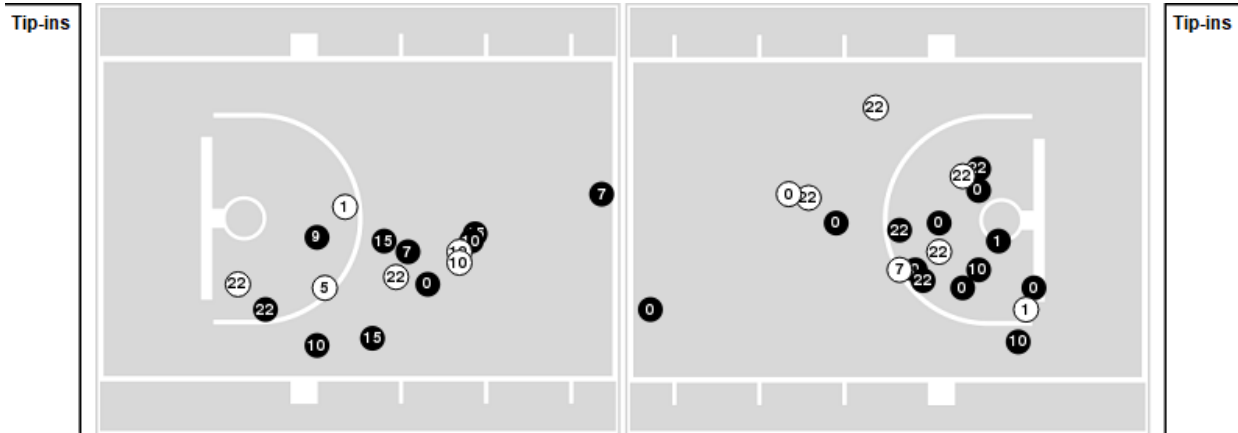

Blow Up Chart

● Made ○ Missed N - Player Number

Kentucky	M/A	%
Field Goals	36/71	51
2 Points	24/39	62
3 Points	12/32	38
Free Throws	11/11	100

Kentucky	M/A	%
Points in the Paint	46 (23 / 36)	64
Fast Break Points	29 (14/14)	100
Second Chance Points	12 (6/9)	67
Effective FG%	59