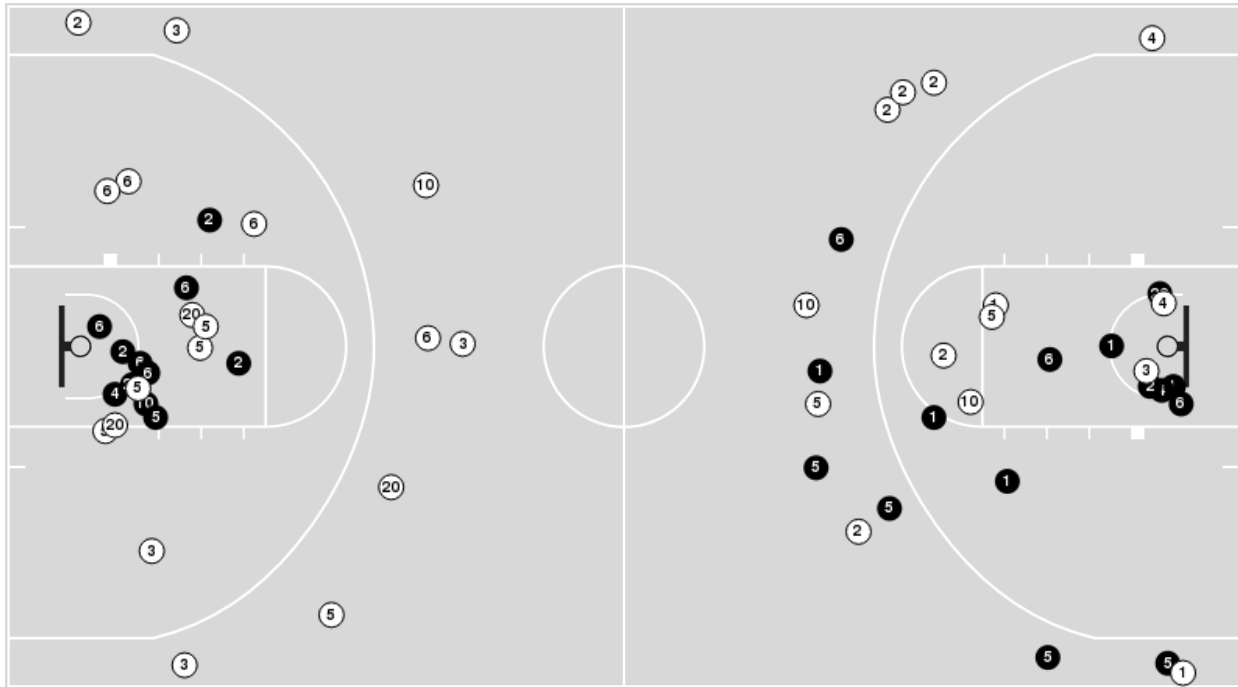

LSU

All Field Goals

Blow Up Chart

● Made ○ Missed N - Player Number

LSU	M/A	%
Field Goals	26/58	45
2 Points	20/36	56
3 Points	6/22	27
Free Throws	6/10	60

LSU	M/A	%
Points in the Paint	34 (17 / 26)	65
Fast Break Points	11 (6/7)	86
Second Chance Points	2 (1/3)	33
Effective FG%	50	