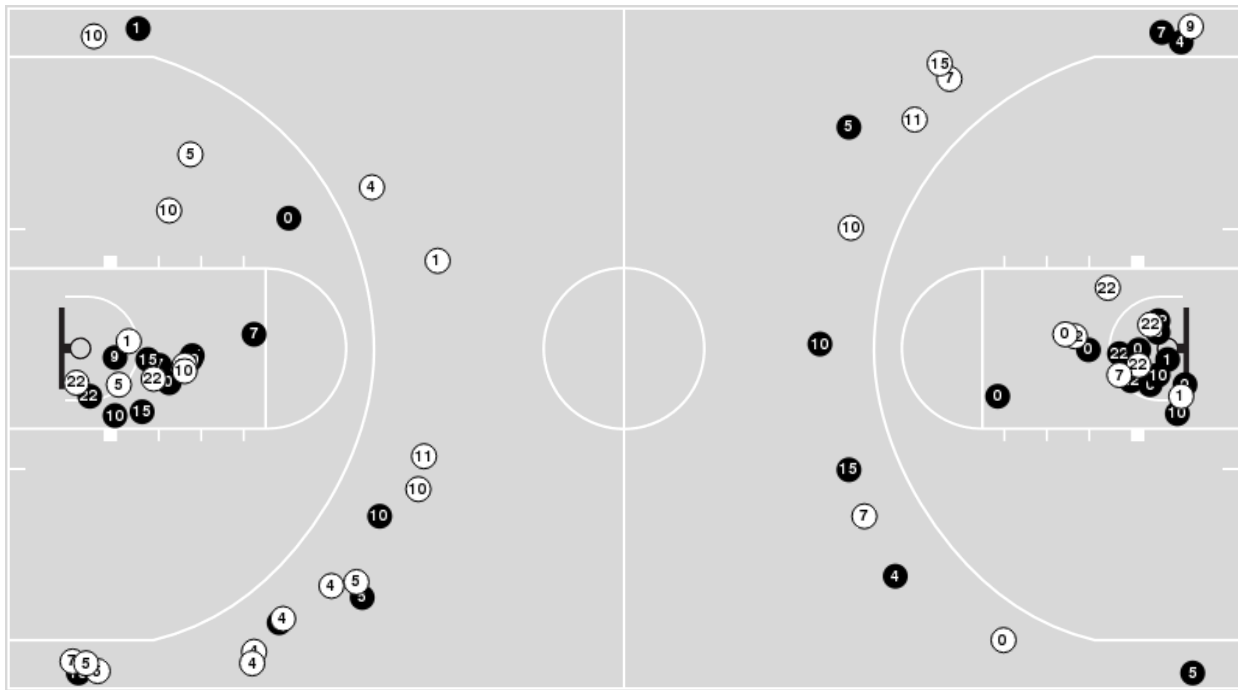

LSU at Kentucky

03/04/25 Rupp Arena, Lexington
2024-25 Men's Basketball

Game Time: 7:00 PM
Game Duration: 1:48
Attendance: 21,288

Officials: Owen Shortt, Byron Jarrett, Jason Baker

Players => 00, 1, 2, 4, 5, 7, 9, 10, 11, 13, 15, 20, 21, 22, 77FG Types=>AllResults=>All

Kentucky

All Field Goals