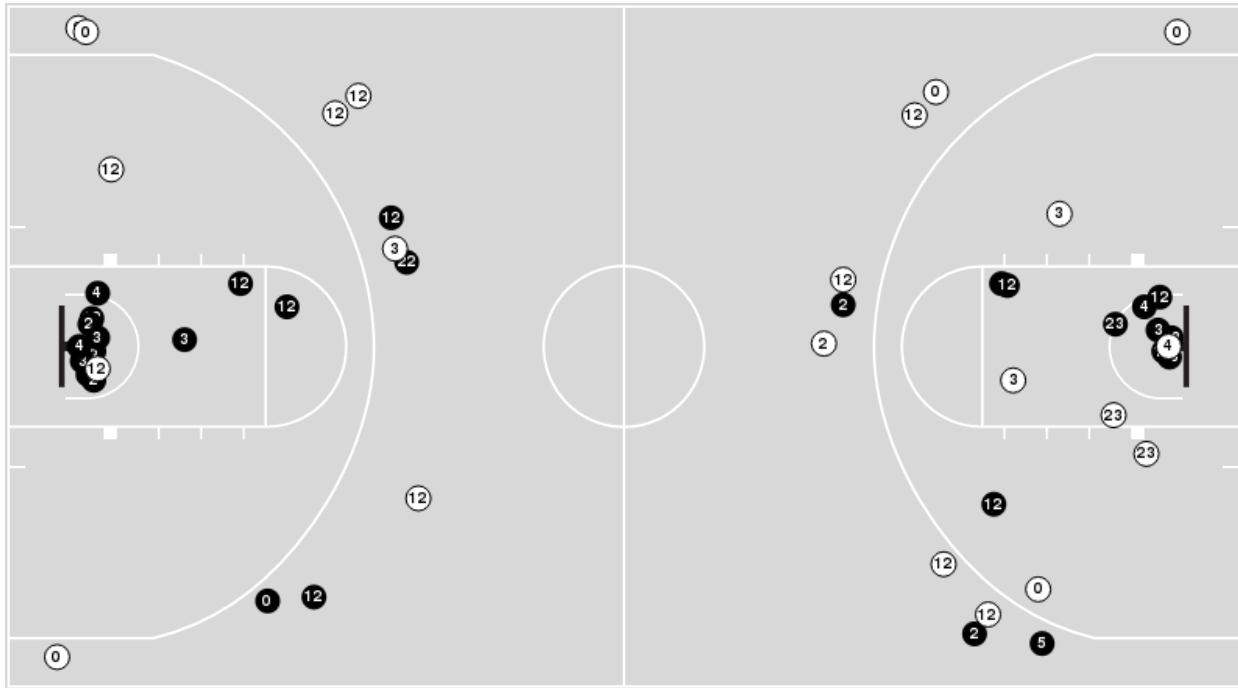

Officials: Pat Adams, Todd Austin, Josue Nieves

Players => 0, 1, 2, 3, 4, 5, 6, 7, 8, 9, 11, 12, 21, 22, 23, 34, 40FG Types=>AllResults=>All

Mississippi St.

All Field Goals