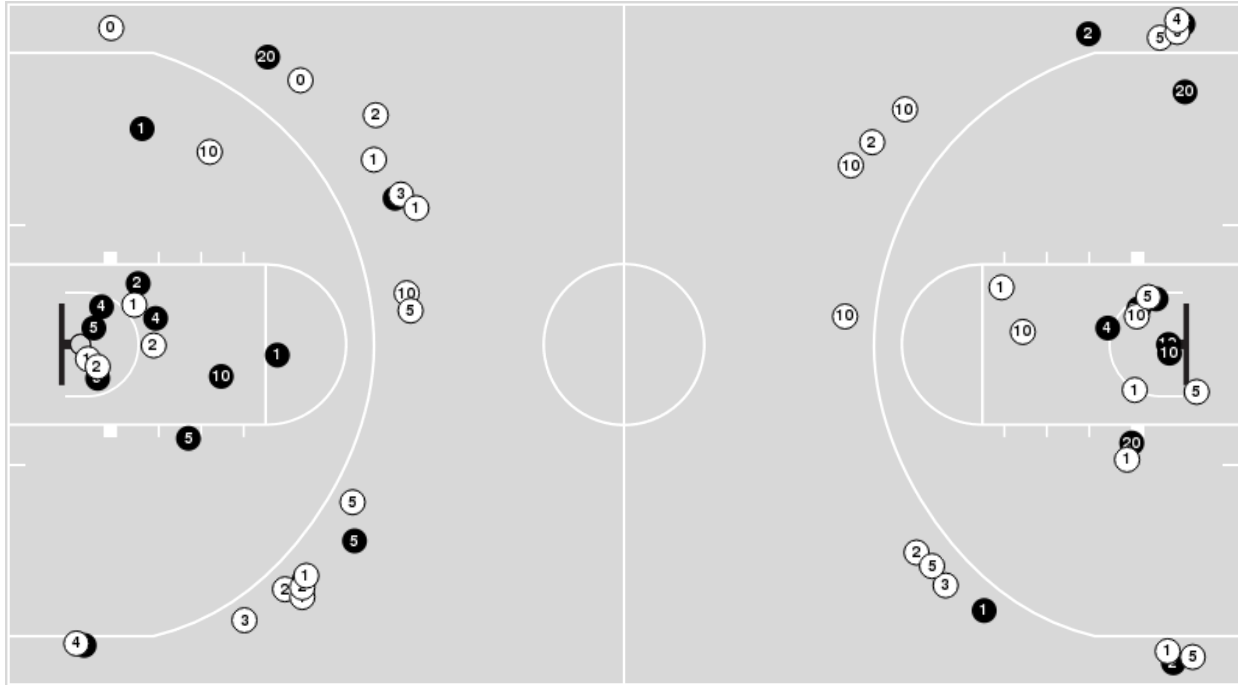

Officials: Pat Adams, Todd Austin, Josue Nieves

Players => 0, 1, 2, 3, 4, 5, 6, 7, 8, 9, 10, 11, 14, 15, 20, 25FG Types=>AllResults=>All
LSU

All Field Goals