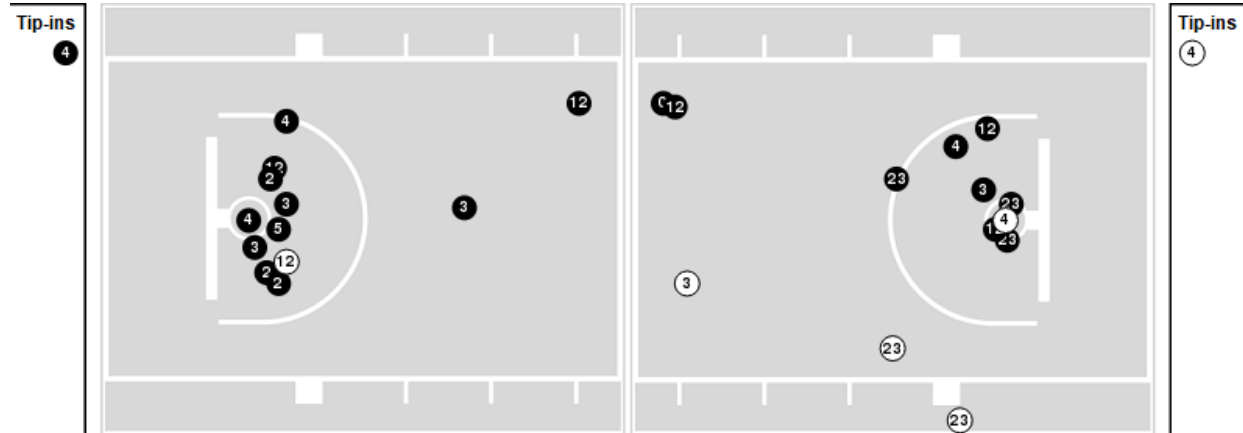

Officials: Pat Adams, Todd Austin, Josue Nieves

Players => 0, 1, 2, 3, 4, 5, 6, 7, 8, 9, 11, 12, 21, 22, 23, 34, 40FG Types=>AllResults=>All

Mississippi St.

All Field Goals

Blow Up Chart

N Made **O** Missed **N** - Player Number