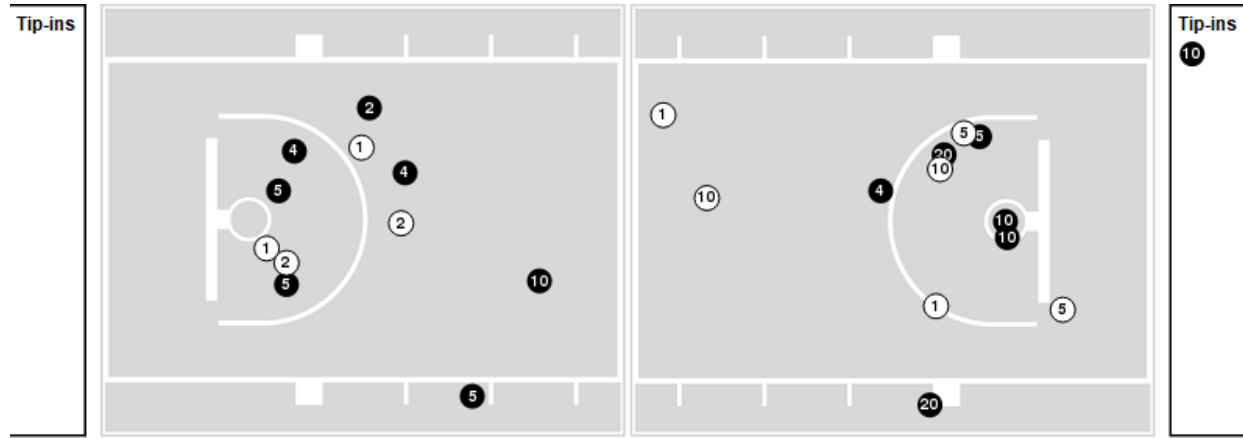

Blow Up Chart

● Made ○ Missed N - Player Number

LSU	M/A	%
Field Goals	25/64	39
2 Points	16/28	57
3 Points	9/36	25
Free Throws	10/14	71

LSU	M/A	%
Points in the Paint	22 (11 / 21)	52
Fast Break Points	3 (2/3)	67
Second Chance Points	15 (8/14)	57
Effective FG%	46