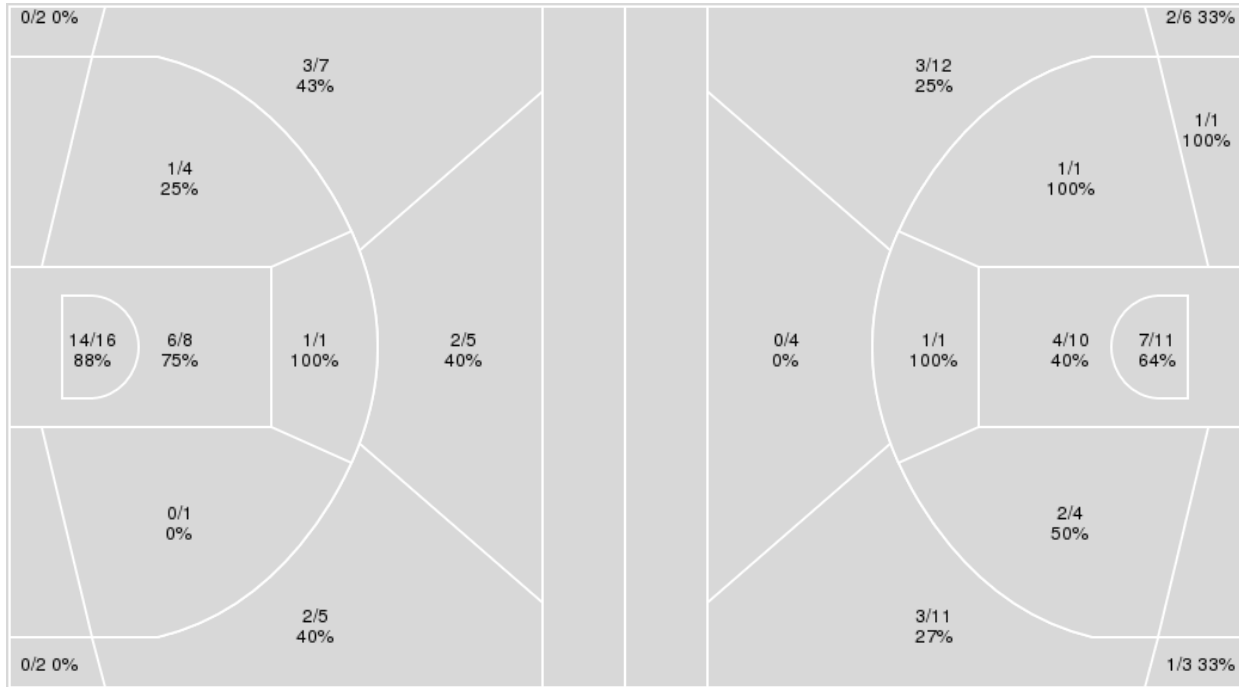

LSU at Mississippi St.

03/01/25 Humphrey Coliseum, Starkville
2024-25 Men's Basketball

Officials: Pat Adams, Todd Austin, Josue Nieves

{ Players => 0, 1, 2, 3, 4, 5, 6, 7, 8, 9, 11, 12, 21, 22, 23, 34, 40; } FG
Types => All; Results => All;

{ Players => 0, 1, 2, 3, 4, 5, 6, 7, 8, 9, 10, 11, 14, 15, 20, 25; } FG Types
=> All; Results => All;

Mississippi St.

LSU

Mississippi St.	M/A	%
Field Goals	29/51	57
2 Points	22/30	73
3 Points	7/21	33
Free Throws	16/22	73

LSU	M/A	%
Field Goals	25/64	39
2 Points	16/28	57
3 Points	9/36	25
Free Throws	10/14	71