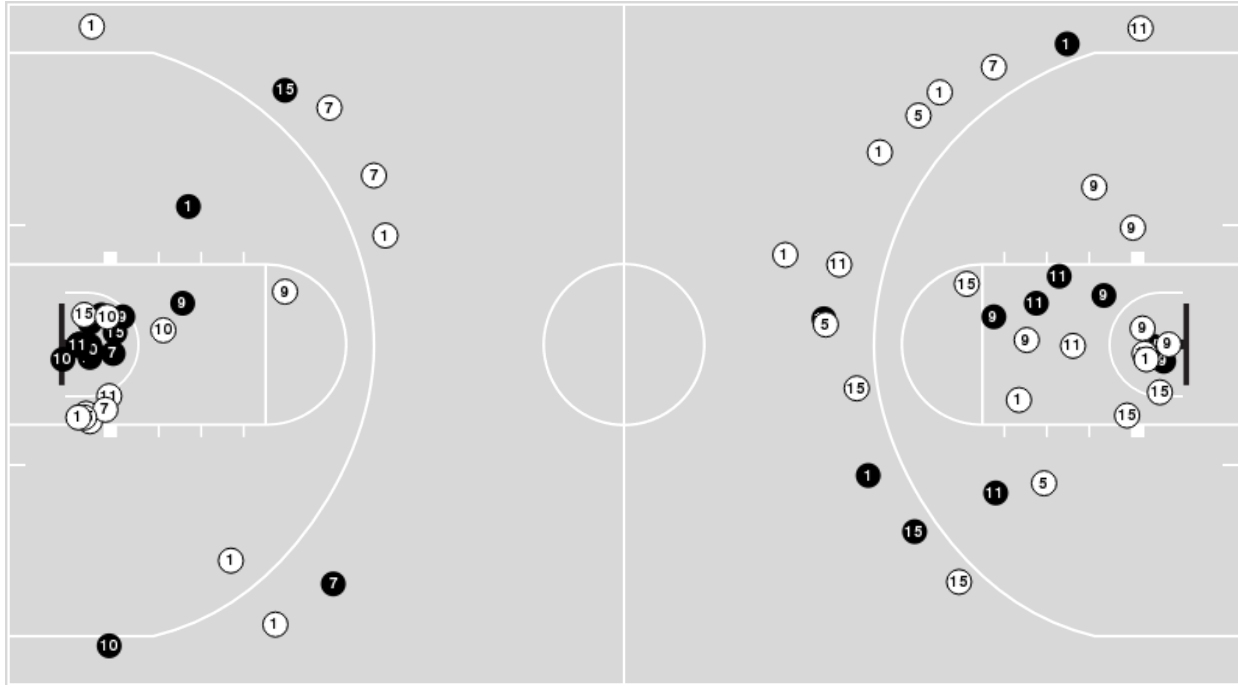

Officials: K.B. Burdett Jr, Jason Baker, Garrick Shannon

Players => 1, 2, 3, 4, 5, 7, 9, 10, 11, 12, 15, 20, 21, 22, 30, 32, 33FG Types=>AllResults=>All

Florida

All Field Goals