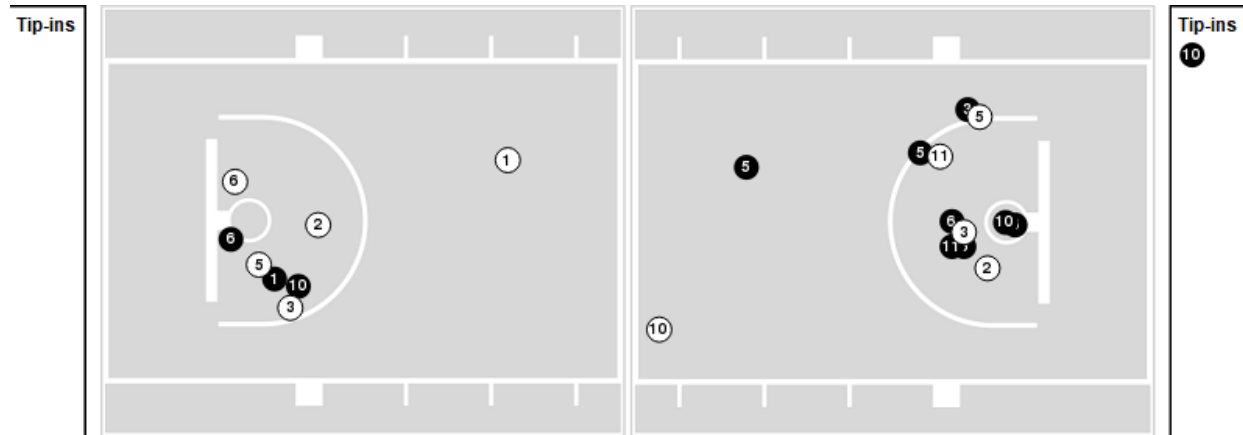

Blow Up Chart

● Made ○ Missed N - Player Number

LSU	M/A	%
Field Goals	24/63	38
2 Points	15/32	47
3 Points	9/31	29
Free Throws	8/12	67

LSU	M/A	%
Points in the Paint	24 (12 / 22)	55
Fast Break Points	3 (1/2)	50
Second Chance Points	8 (4/11)	36
Effective FG%	45