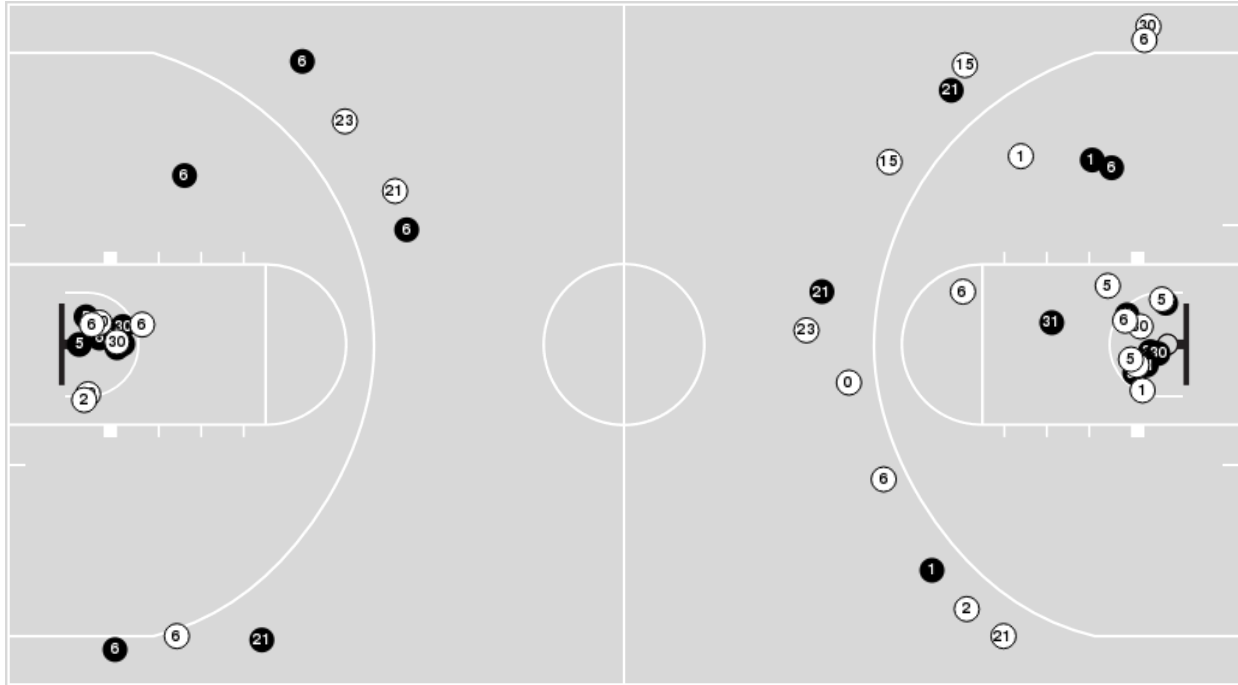

Officials: Terry Oglesby, Olandis Poole, A.J. Desai

Players => AllFG Types=>AllResults=>All
South Carolina

All Field Goals