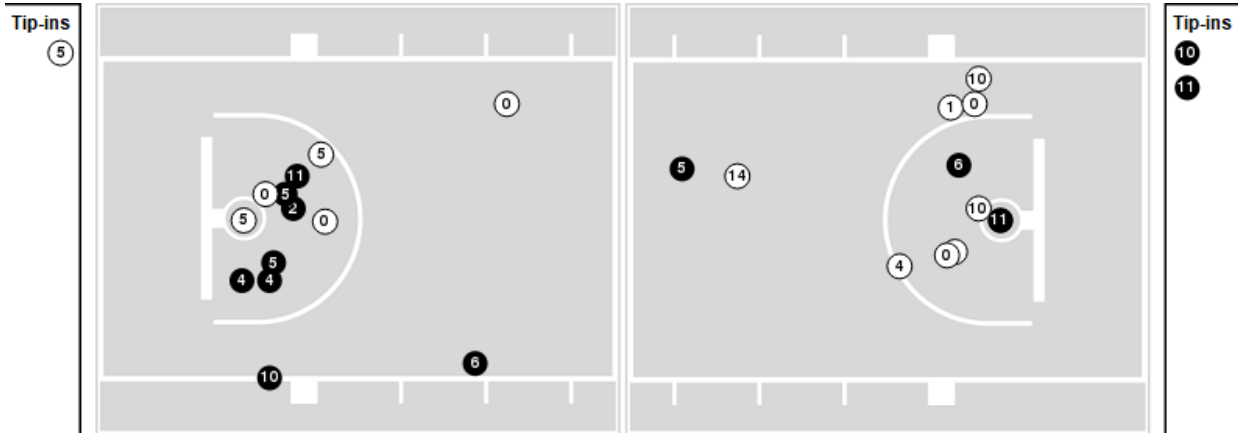

Blow Up Chart

● Made ○ Missed N - Player Number

LSU	M/A	%
Field Goals	31/62	50
2 Points	18/32	56
3 Points	13/30	43
Free Throws	6/7	86

LSU	M/A	%
Points in the Paint	22 (11 / 24)	46
Fast Break Points	9 (4/4)	100
Second Chance Points	6 (3/8)	38
Effective FG%	60