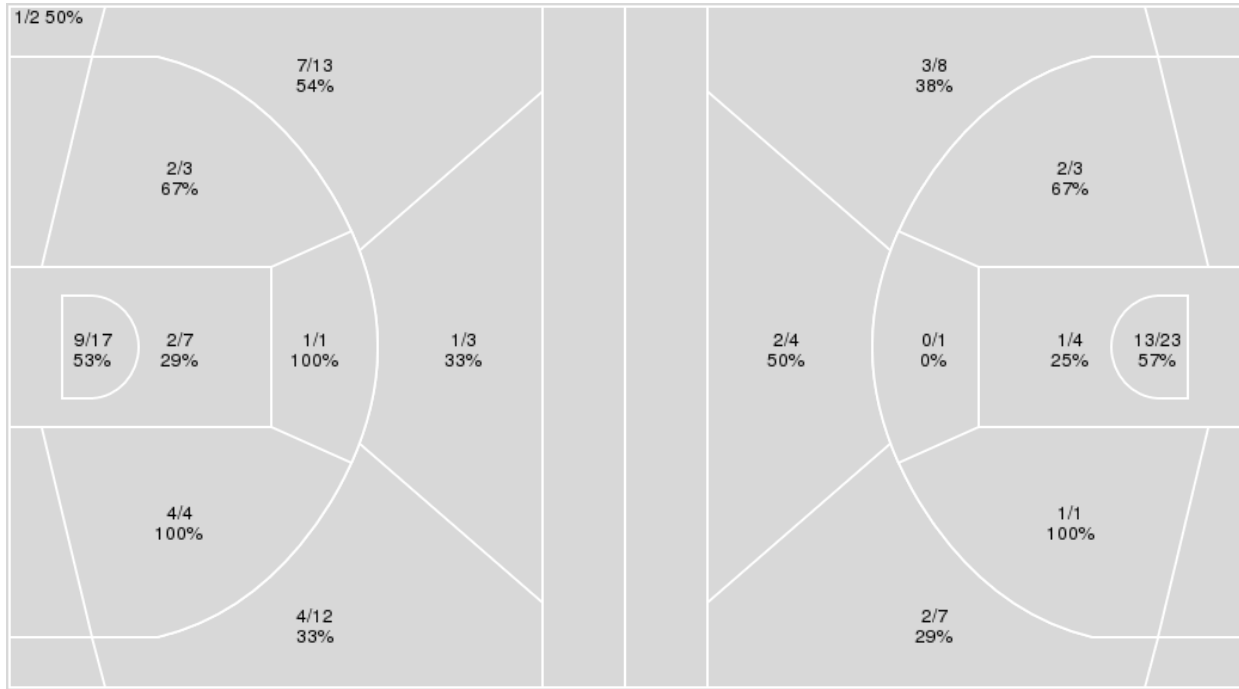

Officials: Terry Oglesby, Olandis Poole, A.J. Desai

{ Players => 0, 1, 2, 3, 4, 5, 6, 7, 8, 9, 10, 11, 14, 15, 20, 25; } FG Types { Players => All; } FG Types => All; Results => All;
=> All; Results => All;

LSU

South Carolina

LSU	M/A	%
Field Goals	31/62	50
2 Points	18/32	56
3 Points	13/30	43
Free Throws	6/7	86

South Carolina	M/A	%
Field Goals	24/51	47
2 Points	17/32	53
3 Points	7/19	37
Free Throws	12/15	80