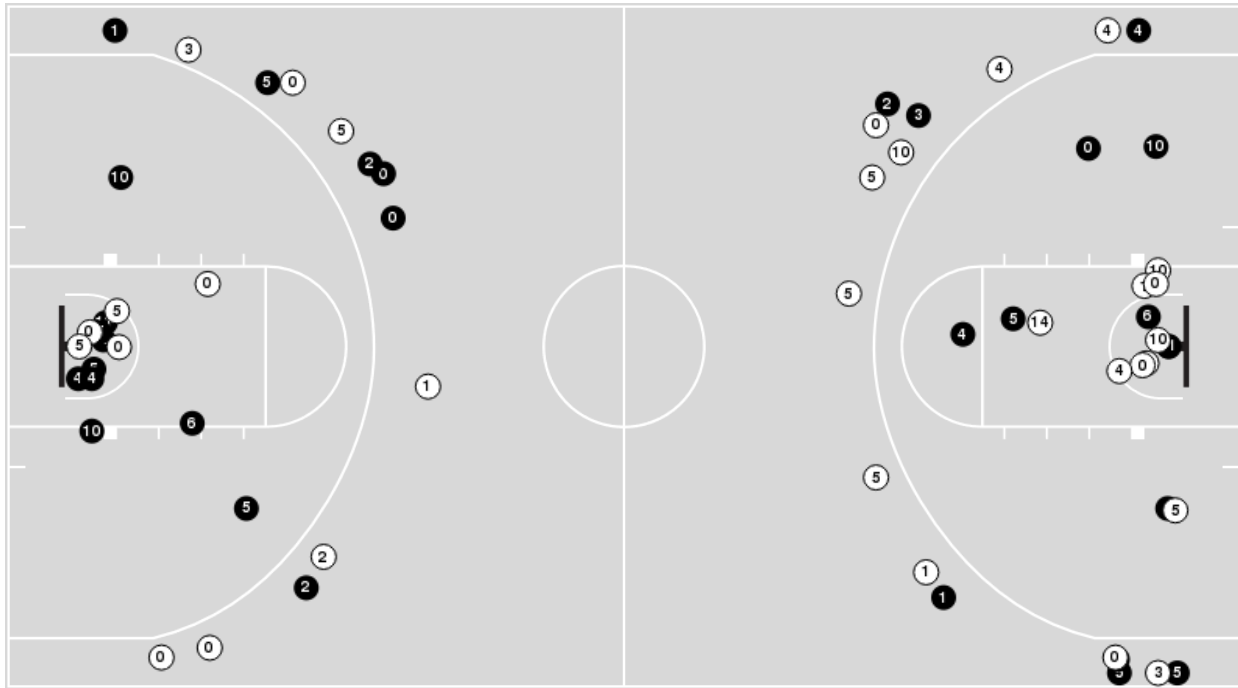

Officials: Terry Oglesby, Olandis Poole, A.J. Desai

Players => 0, 1, 2, 3, 4, 5, 6, 7, 8, 9, 10, 11, 14, 15, 20, 25FG Types=>AllResults=>All

LSU

All Field Goals