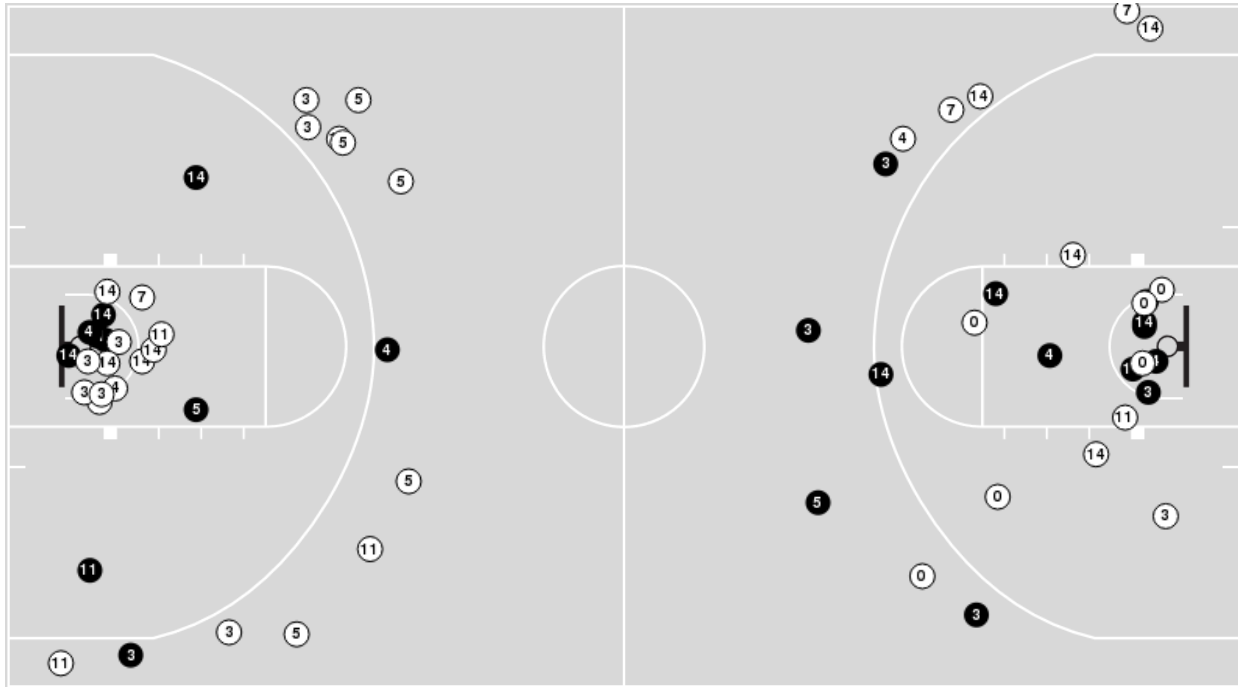

Officials: K.B. Burdett Jr, Jason Baker, Garrick Shannon

Players => 0, 1, 3, 4, 5, 6, 7, 8, 10, 11, 14, 21, 22, 31, 55FG Types=>AllResults=>All

Ole Miss

All Field Goals