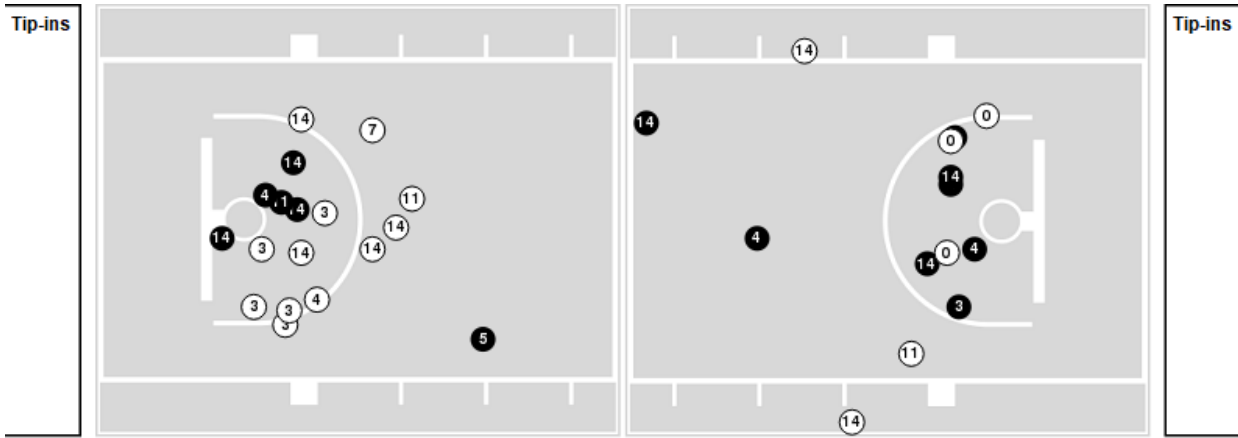

Officials: K.B. Burdett Jr, Jason Baker, Garrick Shannon

Players => 0, 1, 3, 4, 5, 6, 7, 8, 10, 11, 14, 21, 22, 31, 55FG Types=>AllResults=>All

Ole Miss

All Field Goals

Blow Up Chart

● Made ○ Missed N - Player Number