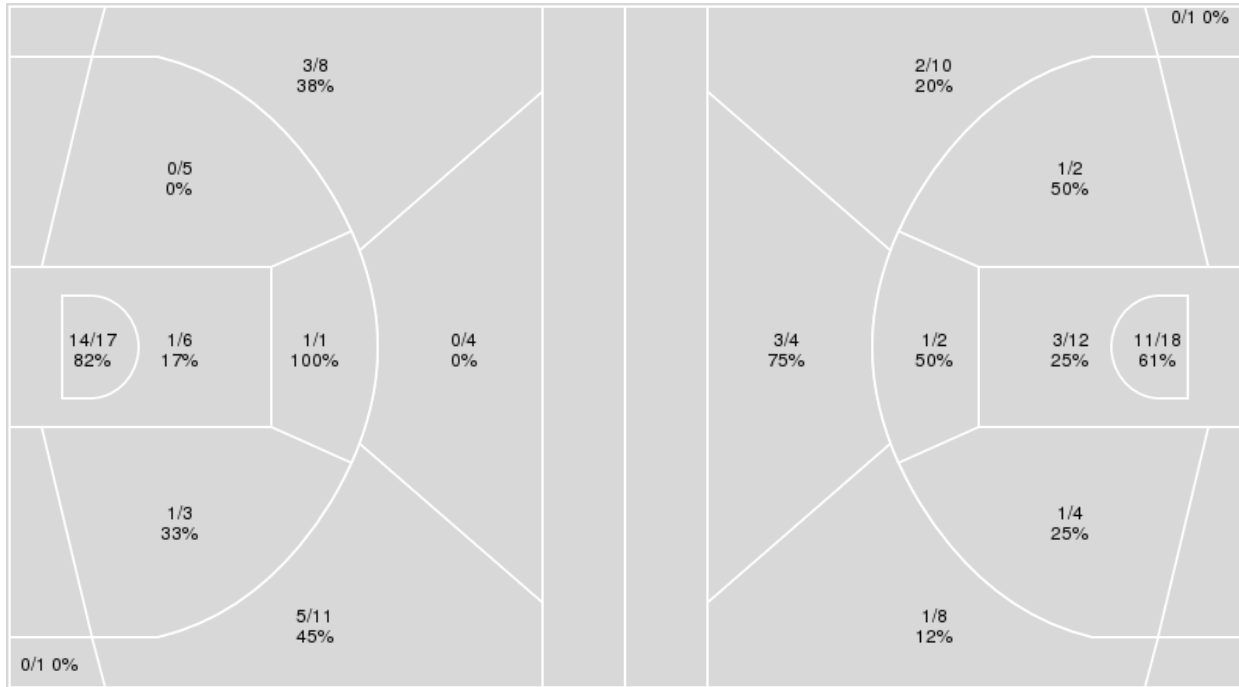

Ole Miss at LSU

02/08/25 Maravich Assembly Center, Baton Rouge
2024-25 Men's Basketball

Game Time: 7:30 PM
Game Duration: 2:21
Attendance: 6,980

Officials: K.B. Burdett Jr, Jason Baker, Garrick Shannon

{ Players => 0, 1, 2, 3, 4, 5, 6, 7, 8, 9, 10, 11, 14, 15, 20, 25; } FG Types => All; Results => All;

{ Players => 0, 1, 3, 4, 5, 6, 7, 8, 10, 11, 14, 21, 22, 31, 55; } FG Types => All; Results => All;

LSU

Ole Miss

LSU	M/A	%
Field Goals	25/56	45
2 Points	17/32	53
3 Points	8/24	33
Free Throws	12/25	48

Ole Miss	M/A	%
Field Goals	23/61	38
2 Points	17/38	45
3 Points	6/23	26
Free Throws	20/29	69