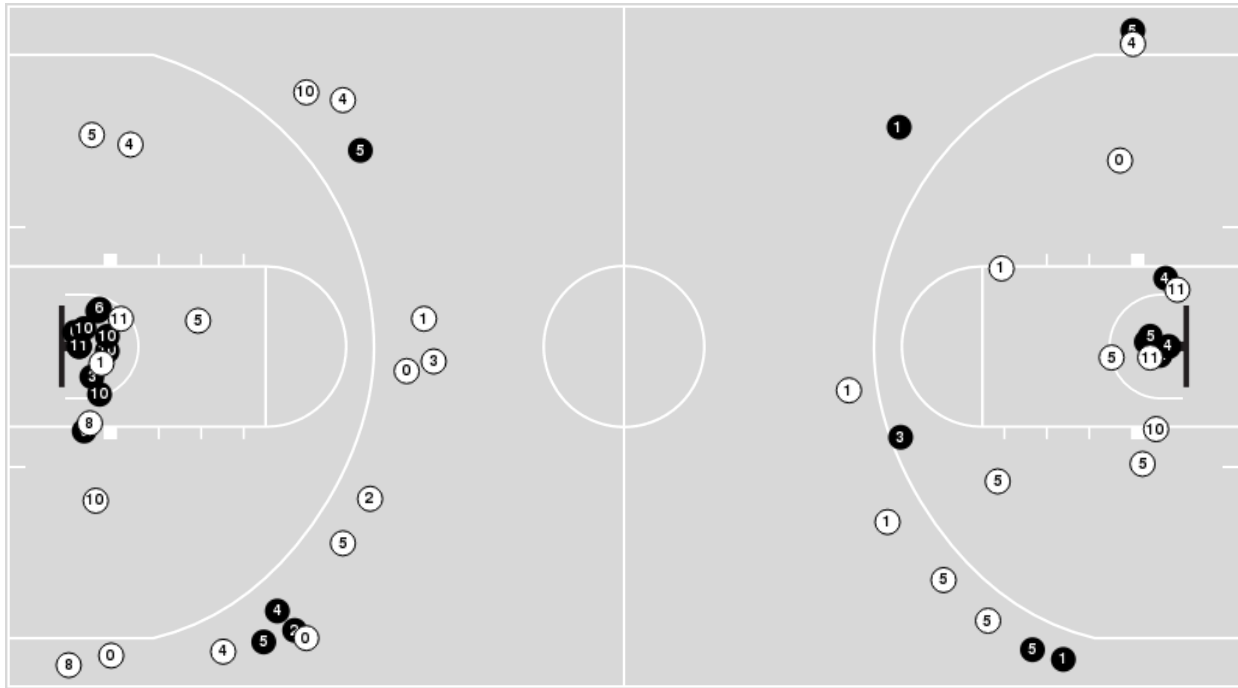

Officials: K.B. Burdett Jr, Jason Baker, Garrick Shannon

Players => 0, 1, 2, 3, 4, 5, 6, 7, 8, 9, 10, 11, 14, 15, 20, 25FG Types=>AllResults=>All

LSU

All Field Goals