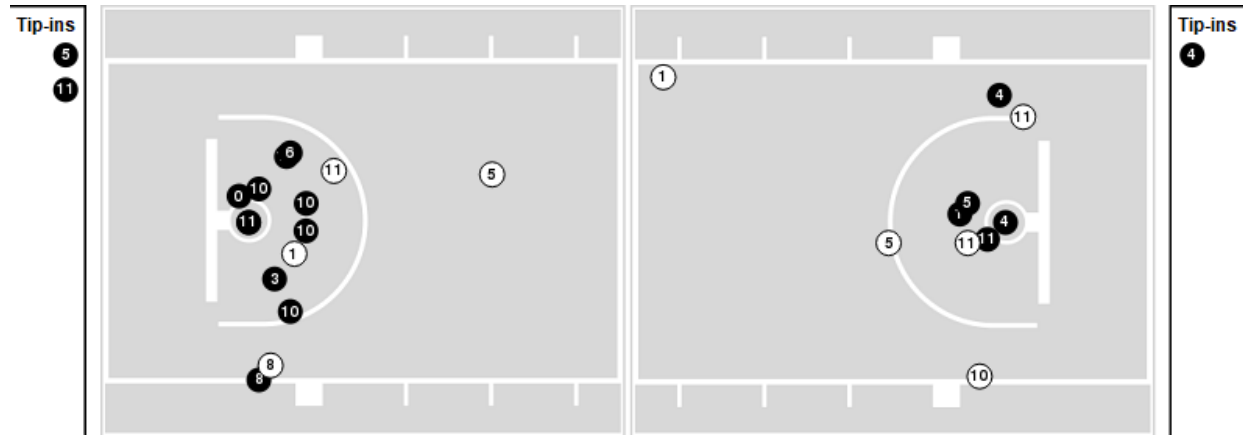

Officials: K.B. Burdett Jr, Jason Baker, Garrick Shannon

Players => 0, 1, 2, 3, 4, 5, 6, 7, 8, 9, 10, 11, 14, 15, 20, 25FG Types=>AllResults=>All

LSU

All Field Goals

Blow Up Chart

● Made ○ Missed N - Player Number