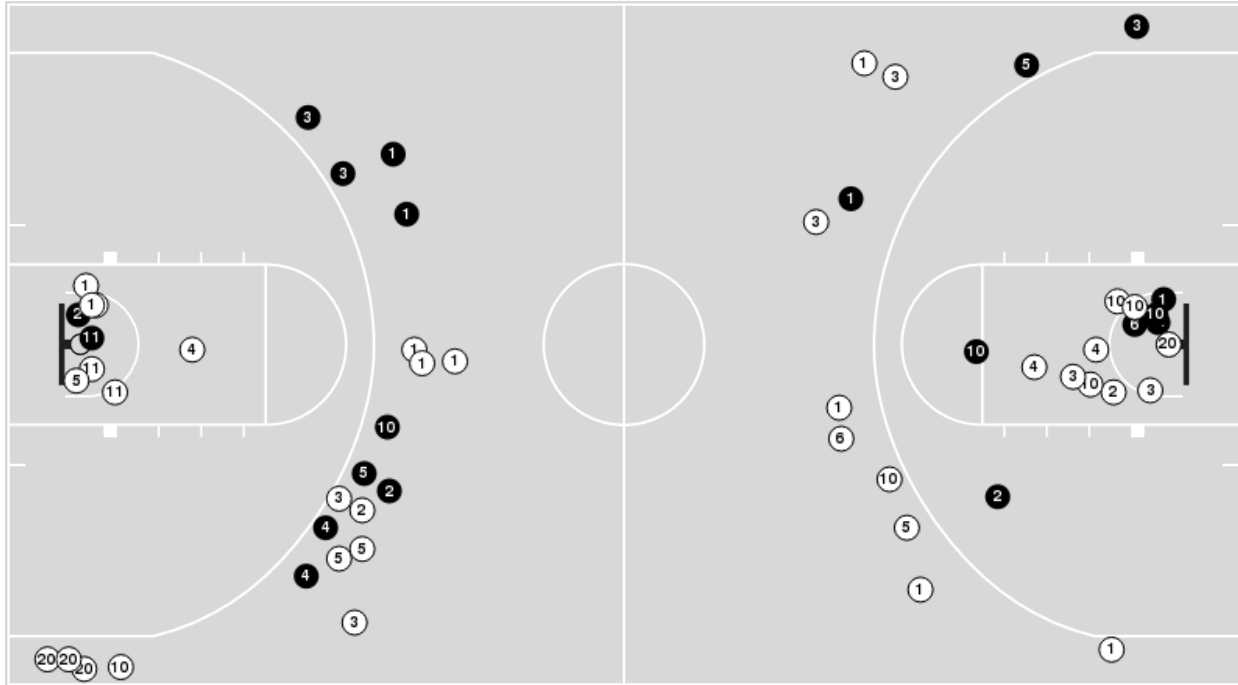

Players => 0, 1, 2, 3, 4, 5, 6, 7, 8, 9, 10, 11, 14, 15, 20, 25FG Types=>AllResults=>All

LSU

All Field Goals