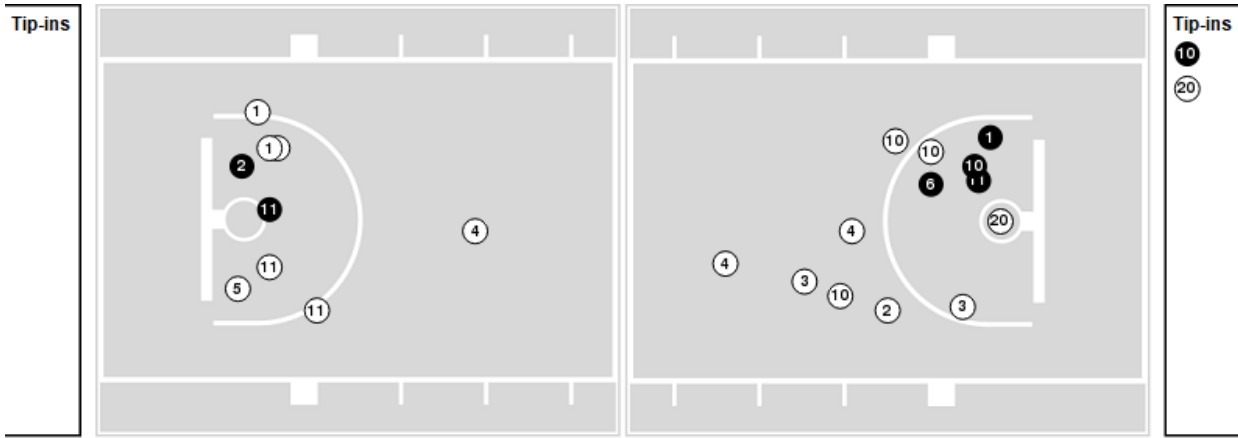

Blow Up Chart

● Made   ○ Missed   N - Player Number

LSU	M/A	%
Field Goals	21/58	36
2 Points	9/25	36
3 Points	12/33	36
Free Throws	8/13	62

LSU	M/A	%
Points in the Paint	14 (7 / 23)	30
Fast Break Points	11 (6/6)	100
Second Chance Points	7 (4/11)	36
Effective FG%	47