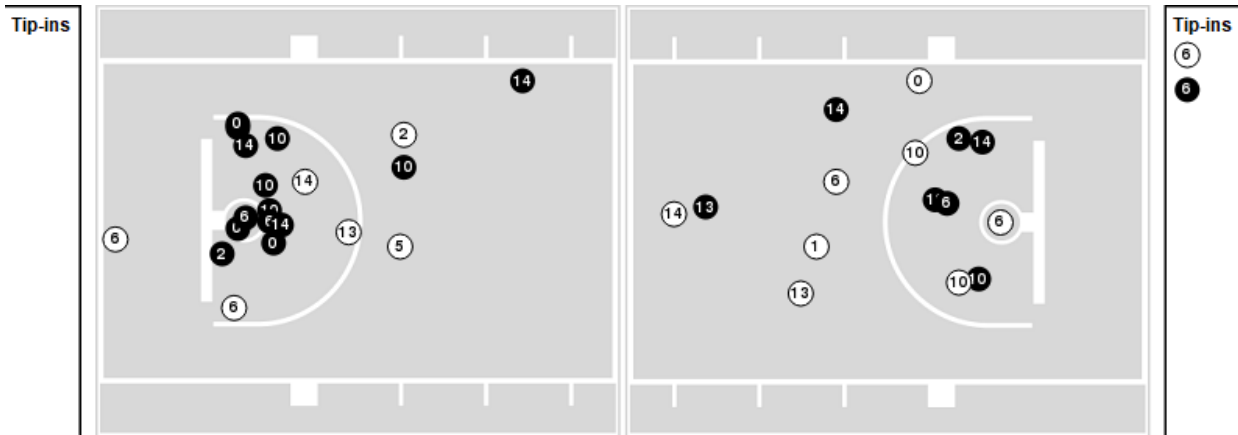

Blow Up Chart

● Made   ○ Missed   N - Player Number

Georgia	M/A	%
Field Goals	32/65	49
2 Points	23/41	56
3 Points	9/24	38
Free Throws	8/13	62

Georgia	M/A	%
Points in the Paint	44 (22 / 36)	61
Fast Break Points	13 (8/8)	100
Second Chance Points	16 (8/18)	44
Effective FG%	56