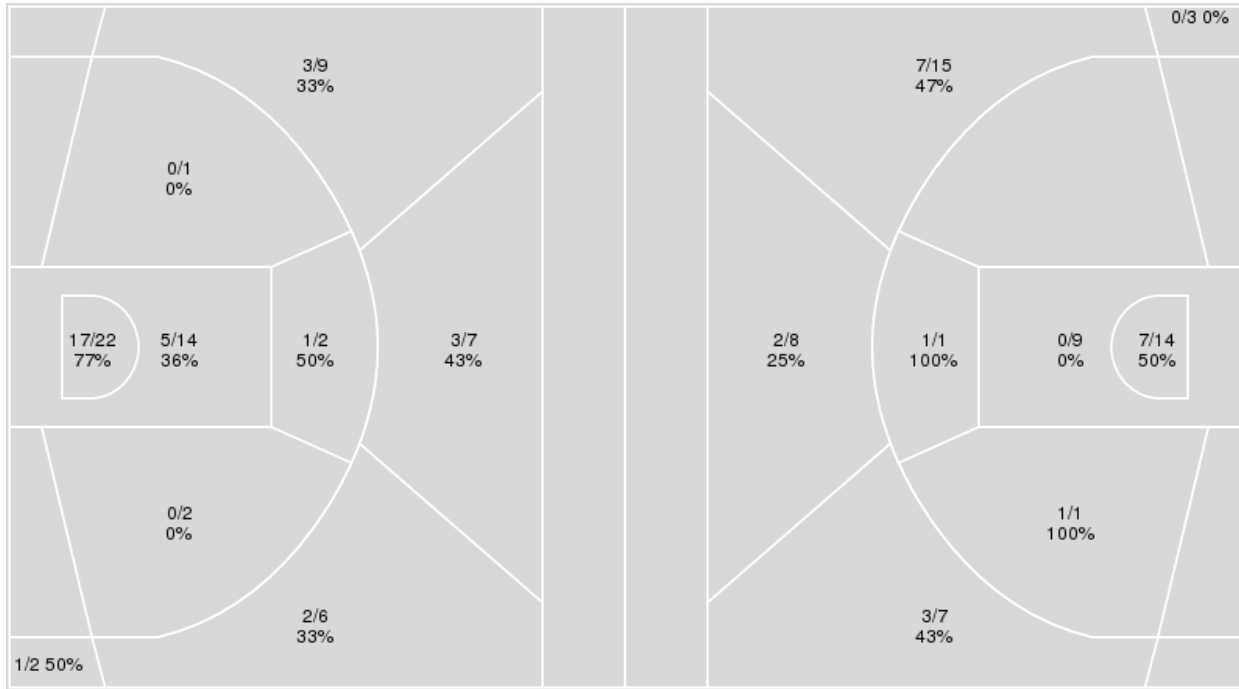

LSU at Georgia

02/05/25 Stegeman Coliseum, Athens
2024-25 Men's Basketball

Game Time: 9:00 PM
Game Duration: 1:56
Attendance: 7,193

Officials: Terry Oglesby, Pat Adams, Olandis Poole

{ Players => 0, 1, 2, 3, 4, 5, 6, 7, 10, 12, 13, 14, 22, 24, 25; } FG Types
=> All; Results => All;

{ Players => 0, 1, 2, 3, 4, 5, 6, 7, 8, 9, 10, 11, 14, 15, 20, 25; } FG Types
=> All; Results => All;

Georgia

LSU

Georgia	M/A	%
Field Goals	32/65	49
2 Points	23/41	56
3 Points	9/24	38
Free Throws	8/13	62

LSU	M/A	%
Field Goals	21/58	36
2 Points	9/25	36
3 Points	12/33	36
Free Throws	8/13	62