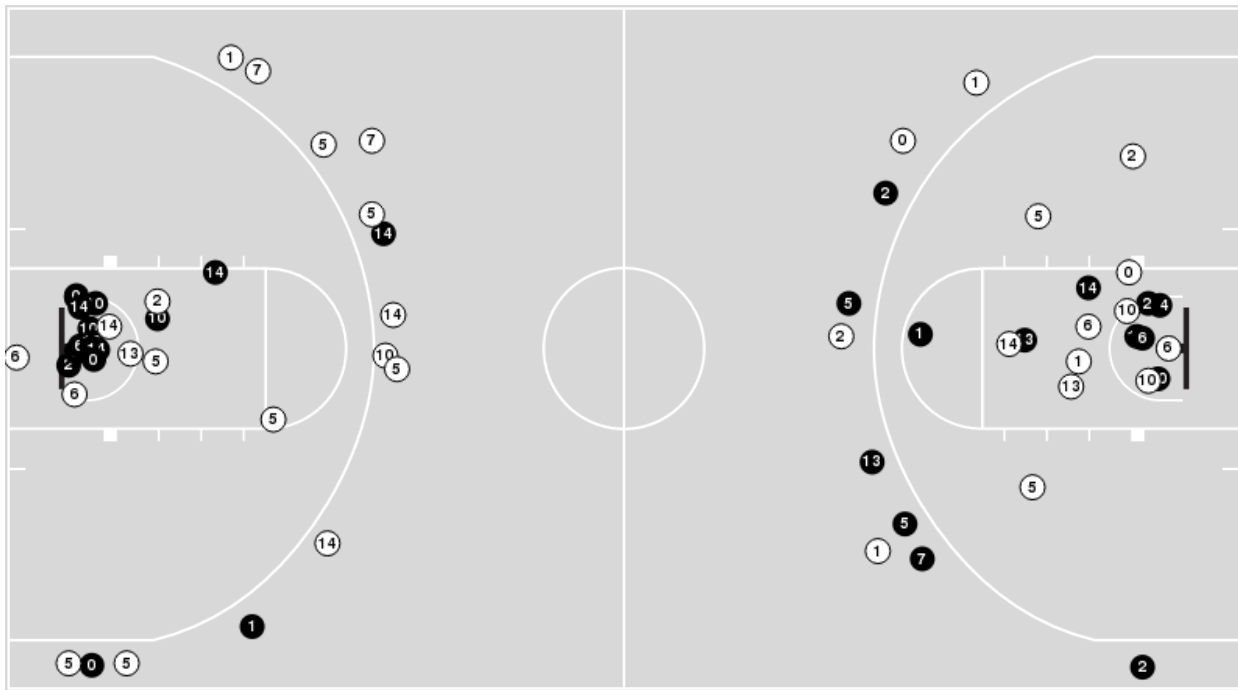

Players => 0, 1, 2, 3, 4, 5, 6, 7, 10, 12, 13, 14, 22, 24, 25FG Types=>AllResults=>All

Georgia

All Field Goals