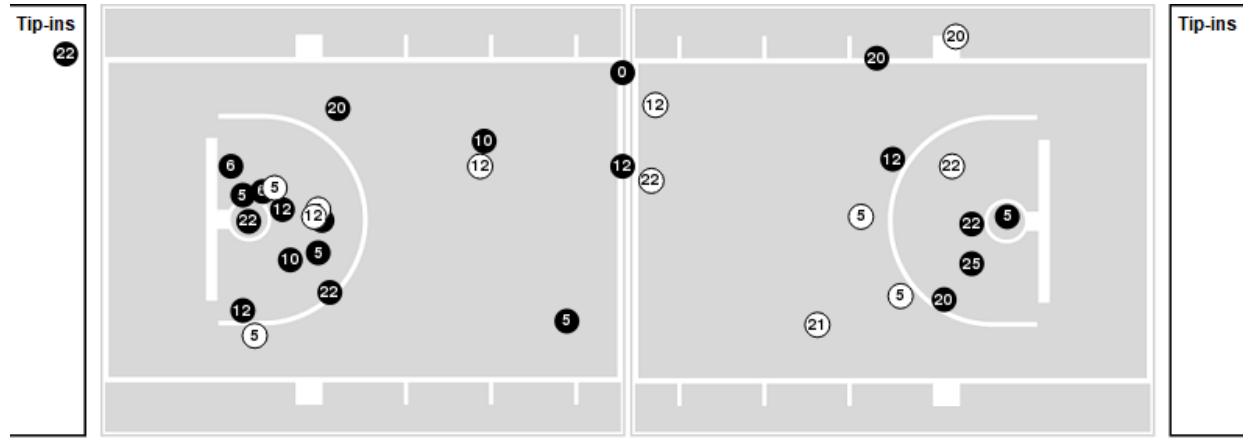

Blow Up Chart

● Made ○ Missed N - Player Number

Texas	M/A	%
Field Goals	36/64	56
2 Points	26/43	60
3 Points	10/21	48
Free Throws	7/9	78

Texas	M/A	%
Points in the Paint	40 (20 / 32)	62
Fast Break Points	10 (6/6)	100
Second Chance Points	16 (7/9)	78
Effective FG%	64