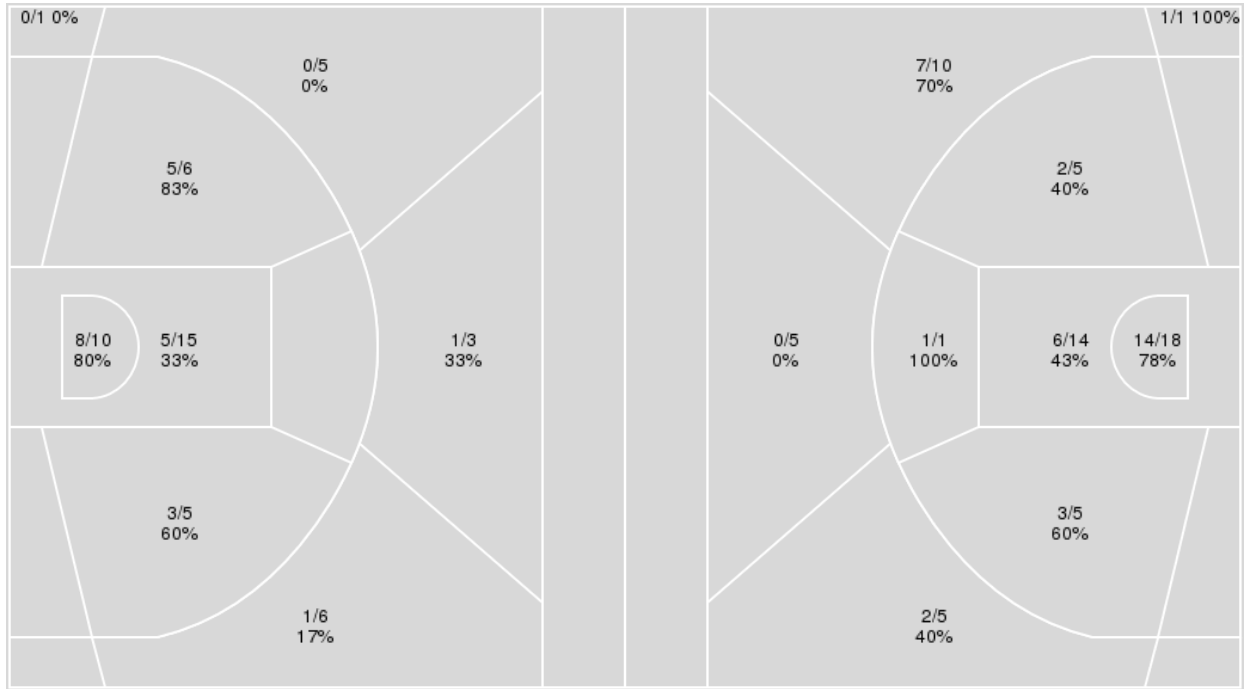

Texas at LSU

02/01/25 Maravich Assembly Center, Baton Rouge
2024-25 Men's Basketball

Officials: Byron Jarrett, Todd Austin, Bharat Ramnanan

{ Players => 0, 1, 2, 3, 4, 5, 6, 7, 8, 9, 10, 11, 14, 15, 20, 25; } FG Types => All; Results => All;

{ Players => 0, 1, 2, 4, 5, 6, 7, 8, 10, 12, 13, 20, 21, 22, 25, 33; } FG Types => All; Results => All;

LSU

Texas

LSU	M/A	%
Field Goals	23/51	45
2 Points	21/36	58
3 Points	2/15	13
Free Throws	10/15	67

Texas	M/A	%
Field Goals	36/64	56
2 Points	26/43	60
3 Points	10/21	48
Free Throws	7/9	78