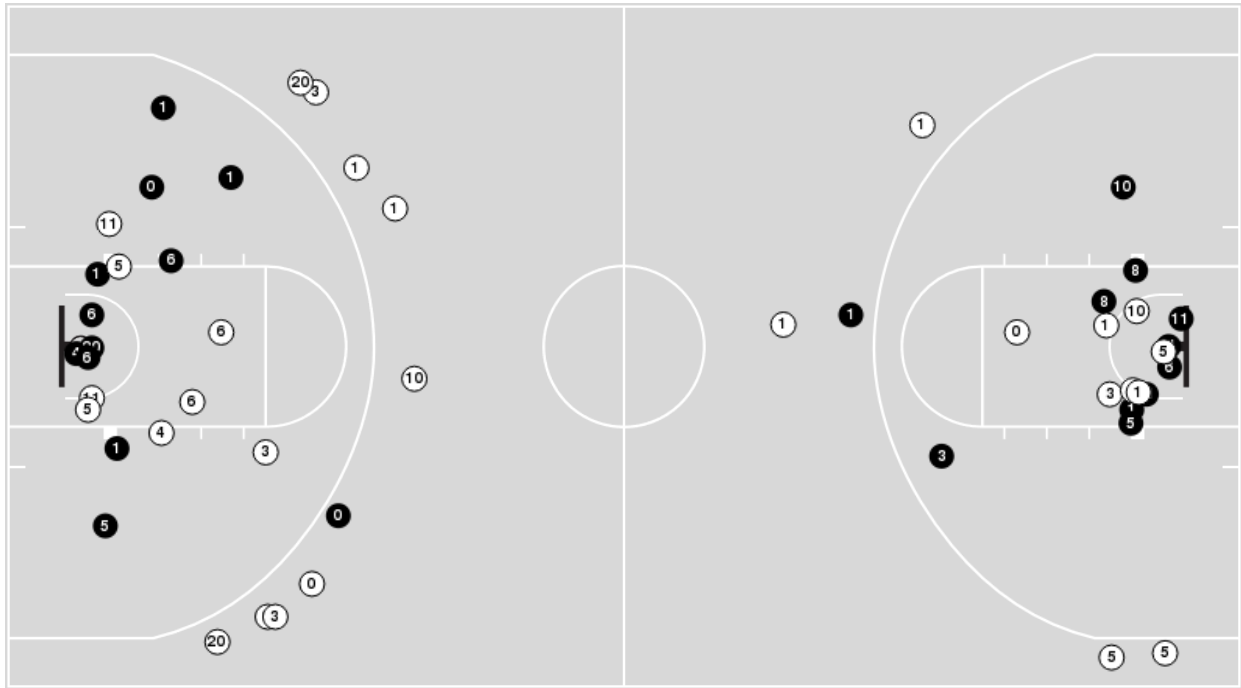

Players => 0, 1, 2, 3, 4, 5, 6, 7, 8, 9, 10, 11, 14, 15, 20, 25FG Types=>AllResults=>All

LSU

All Field Goals