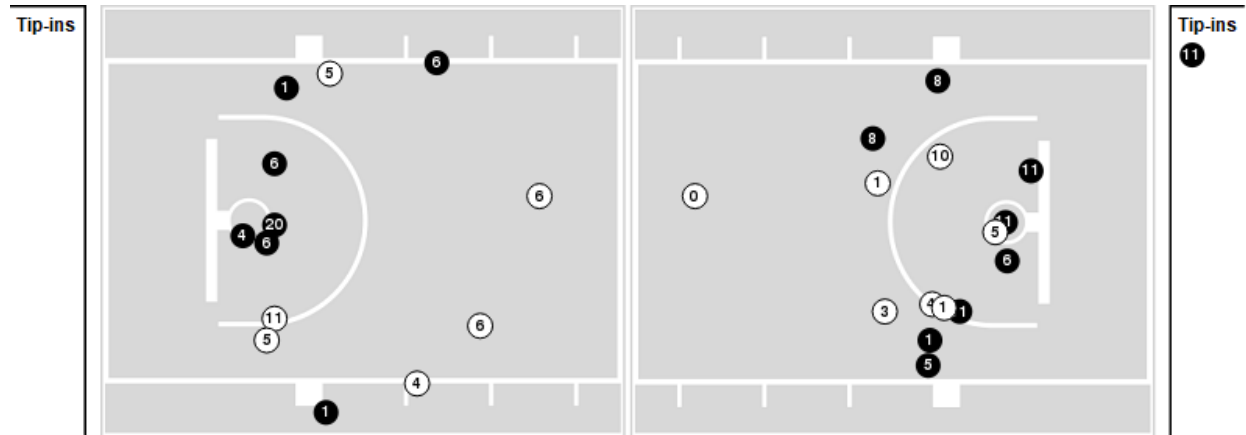

Blow Up Chart

● Made ○ Missed N - Player Number

LSU	M/A	%
Field Goals	23/51	45
2 Points	21/36	58
3 Points	2/15	13
Free Throws	10/15	67

LSU	M/A	%
Points in the Paint	26 (13 / 25)	52
Fast Break Points	3 (2/2)	100
Second Chance Points	6 (3/4)	75
Effective FG%	47