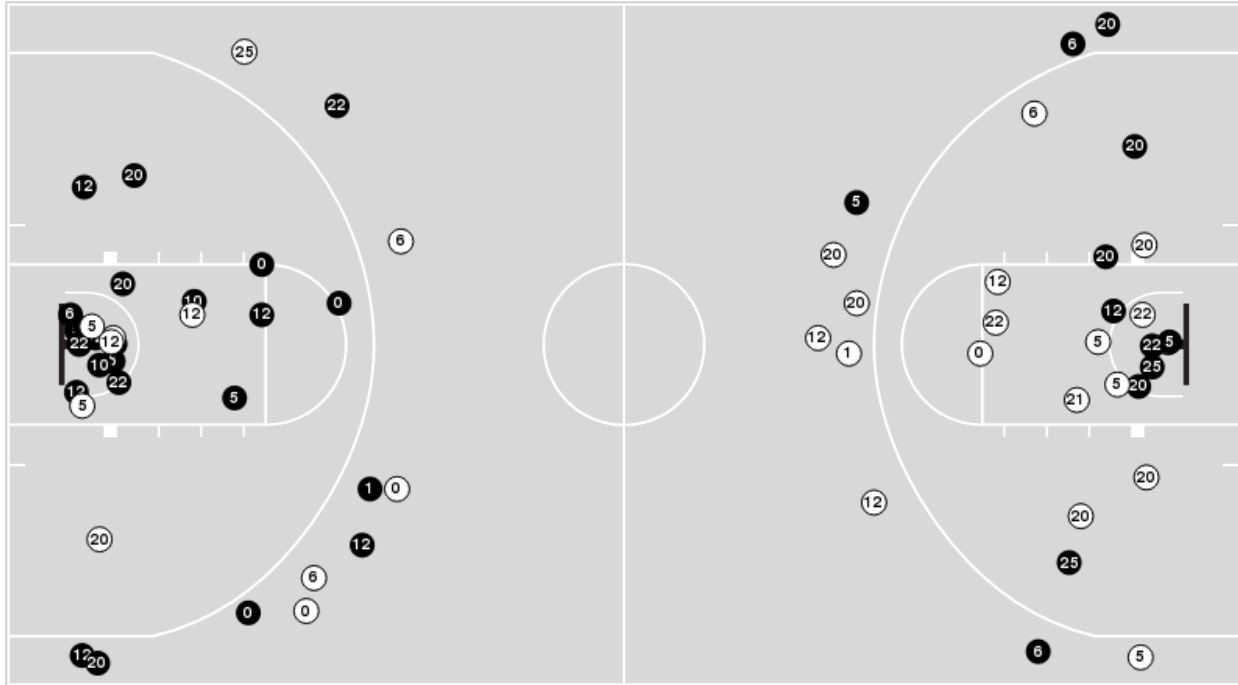

Texas at LSU

02/01/25 Maravich Assembly Center, Baton Rouge
2024-25 Men's Basketball

Officials: Byron Jarrett, Todd Austin, Bharat Ramnanan

Players => 0, 1, 2, 4, 5, 6, 7, 8, 10, 12, 13, 20, 21, 22, 25, 33FG Types=>AllResults=>All

Texas

All Field Goals