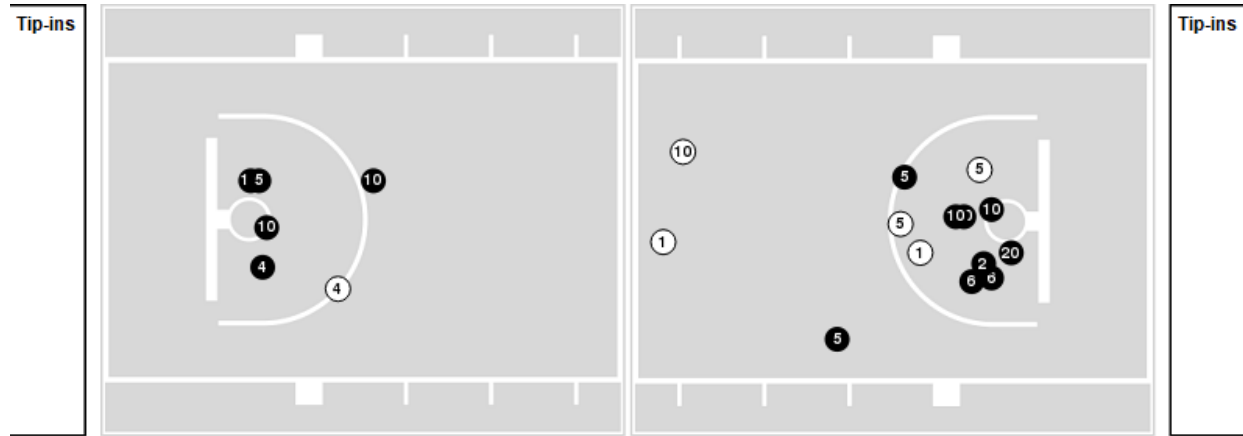

Blow Up Chart

● Made ○ Missed N - Player Number

LSU	M/A	%
Field Goals	24/59	41
2 Points	17/28	61
3 Points	7/31	23
Free Throws	10/10	100

LSU	M/A	%
Points in the Paint	28 (14 / 20)	70
Fast Break Points	9 (4/4)	100
Second Chance Points	17 (8/11)	73
Effective FG%	47