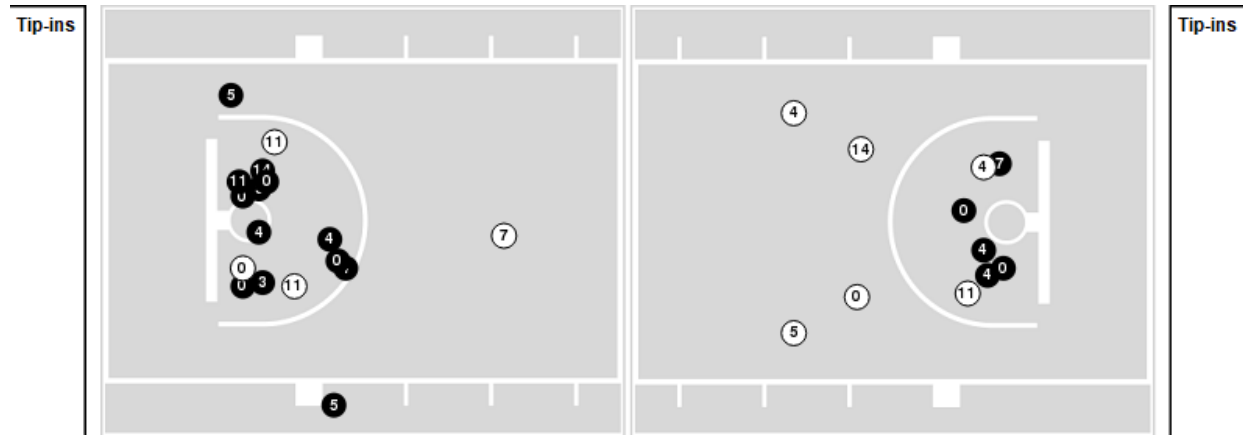

Blow Up Chart

● Made   ○ Missed   N - Player Number

Ole Miss	M/A	%
Field Goals	27/55	49
2 Points	18/30	60
3 Points	9/25	36
Free Throws	14/19	74

Ole Miss	M/A	%
Points in the Paint	34 (17 / 27)	63
Fast Break Points	20 (9/12)	75
Second Chance Points	5 (4/9)	44
Effective FG%	57