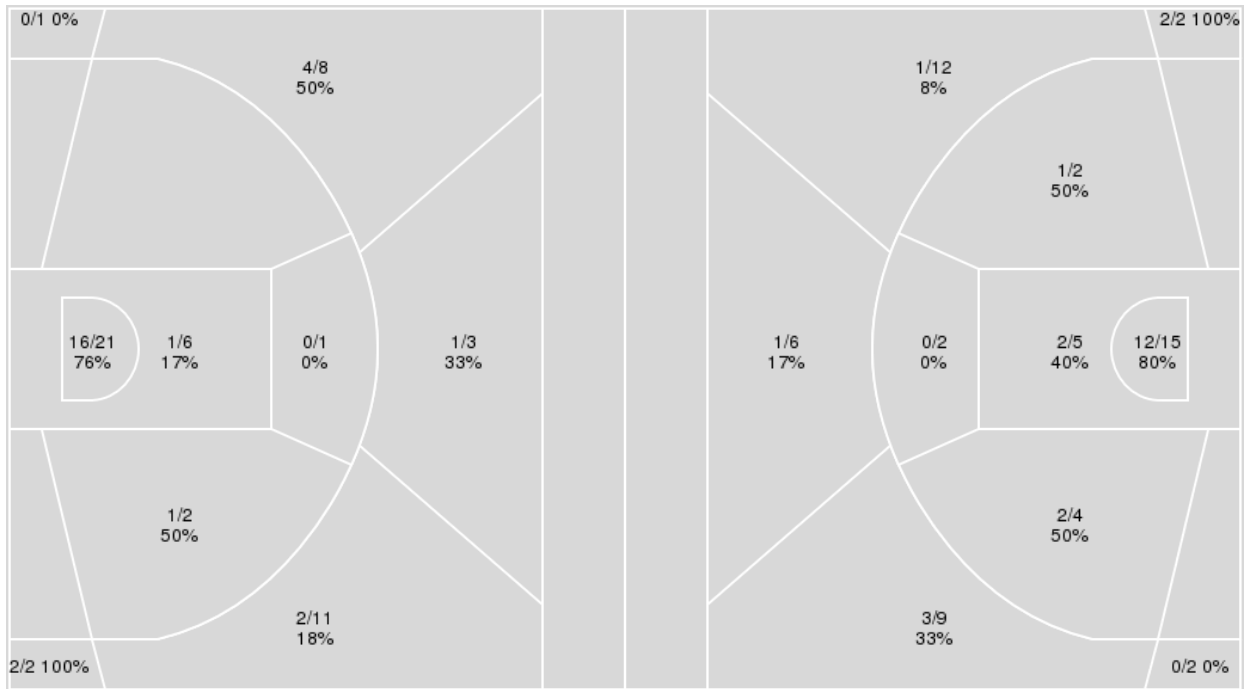

LSU at Ole Miss

01/11/25 The Sandy and John Black Pavilion at Ole Miss, Oxford, Miss.
2024-25 Men's Basketball

Game Time: 5:00 PM
Game Duration: 1:50
Attendance: 9,406

Officials: Owen Shortt, Byron Jarrett, Lucas Santos

{ Players => 0, 1, 3, 4, 5, 6, 7, 8, 10, 11, 14, 21, 22, 31, 55; } FG Types => All; Results => All;

{ Players => 0, 1, 2, 3, 4, 5, 6, 7, 8, 9, 10, 11, 14, 15, 20, 25; } FG Types => All; Results => All;

Ole Miss

LSU

Ole Miss	M/A	%
Field Goals	27/55	49
2 Points	18/30	60
3 Points	9/25	36
Free Throws	14/19	74

LSU	M/A	%
Field Goals	24/59	41
2 Points	17/28	61
3 Points	7/31	23
Free Throws	10/10	100