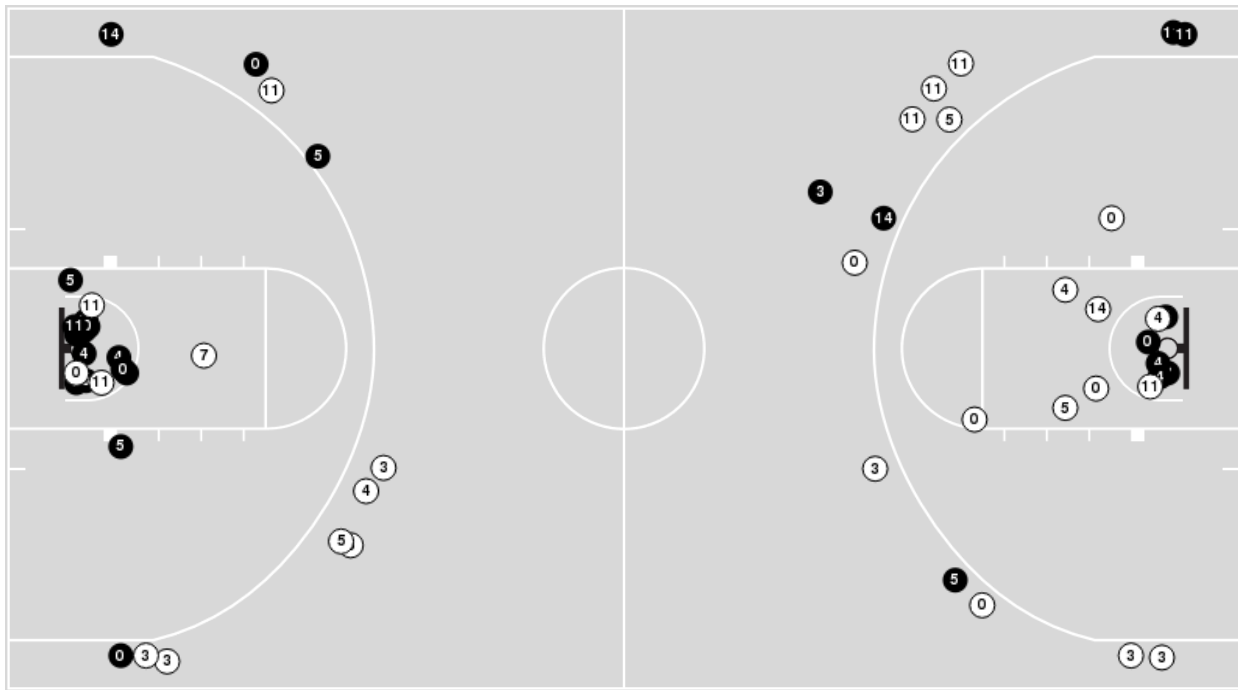

LSU at Ole Miss

01/11/25 The Sandy and John Black Pavilion at Ole Miss, Oxford, Miss.
2024-25 Men's Basketball

Game Time: 5:00 PM
Game Duration: 1:50
Attendance: 9,406

Officials: Owen Shortt, Byron Jarrett, Lucas Santos

Players => 0, 1, 3, 4, 5, 6, 7, 8, 10, 11, 14, 21, 22, 31, 55FG Types=>AllResults=>All

Ole Miss

All Field Goals