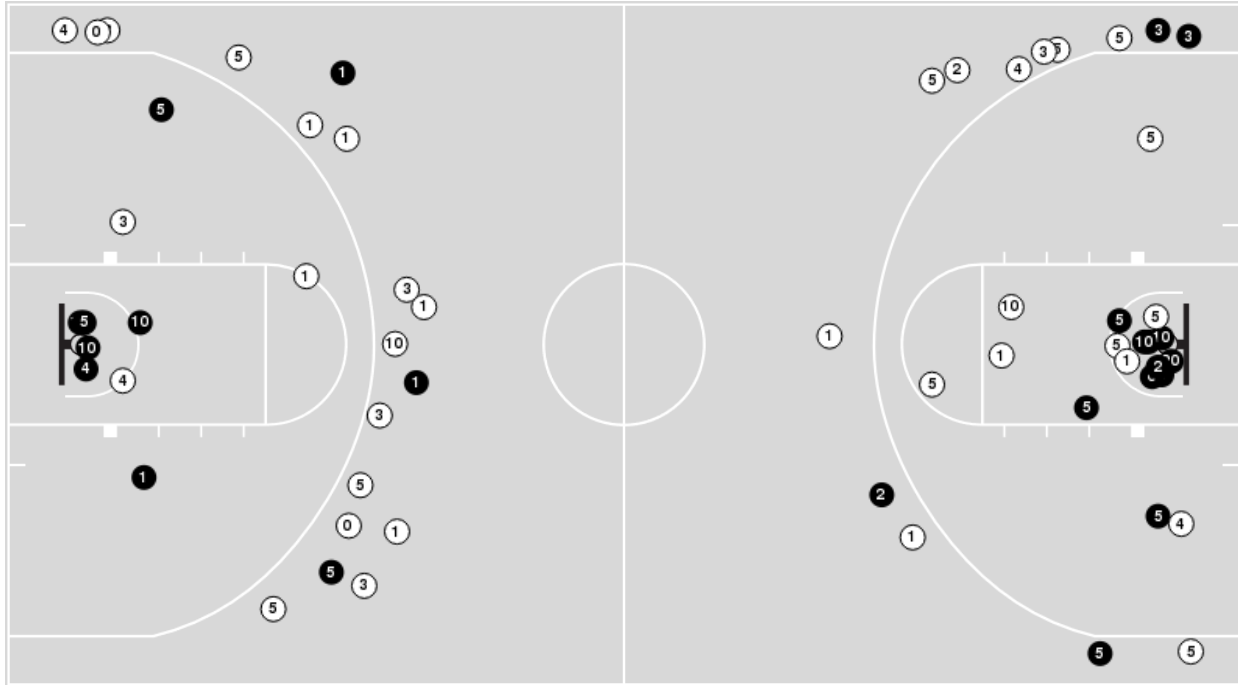

LSU at Ole Miss

01/11/25 The Sandy and John Black Pavilion at Ole Miss, Oxford, Miss.
2024-25 Men's Basketball

Officials: Owen Shortt, Byron Jarrett, Lucas Santos

Players => 0, 1, 2, 3, 4, 5, 6, 7, 8, 9, 10, 11, 14, 15, 20, 25FG Types=>AllResults=>All

LSU

All Field Goals