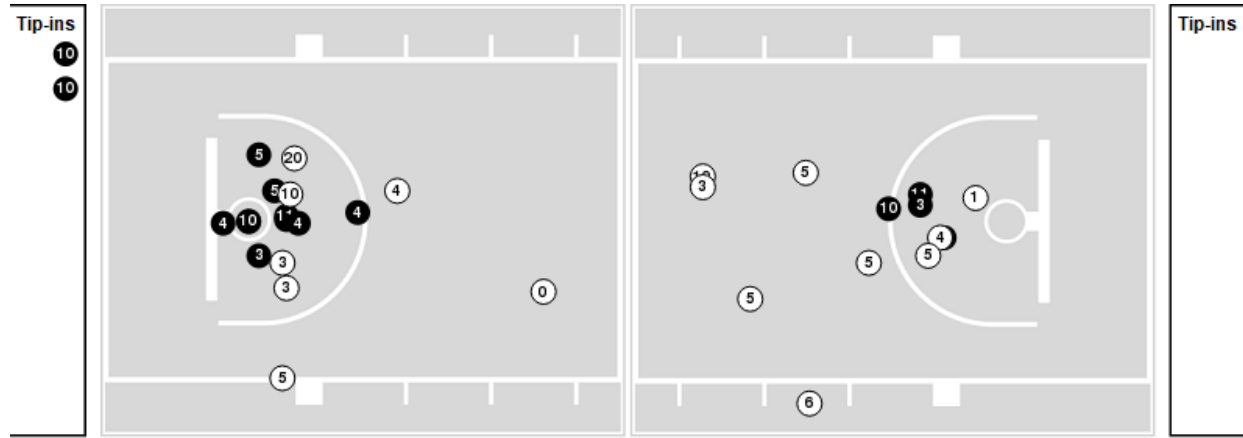

Blow Up Chart

● Made   ○ Missed   N - Player Number

LSU	M/A	%
Field Goals	23/54	43
2 Points	15/34	44
3 Points	8/20	40
Free Throws	13/19	68

LSU	M/A	%
Points in the Paint	28 (14 / 28)	50
Fast Break Points	14 (9/10)	90
Second Chance Points	9 (5/10)	50
Effective FG%	50