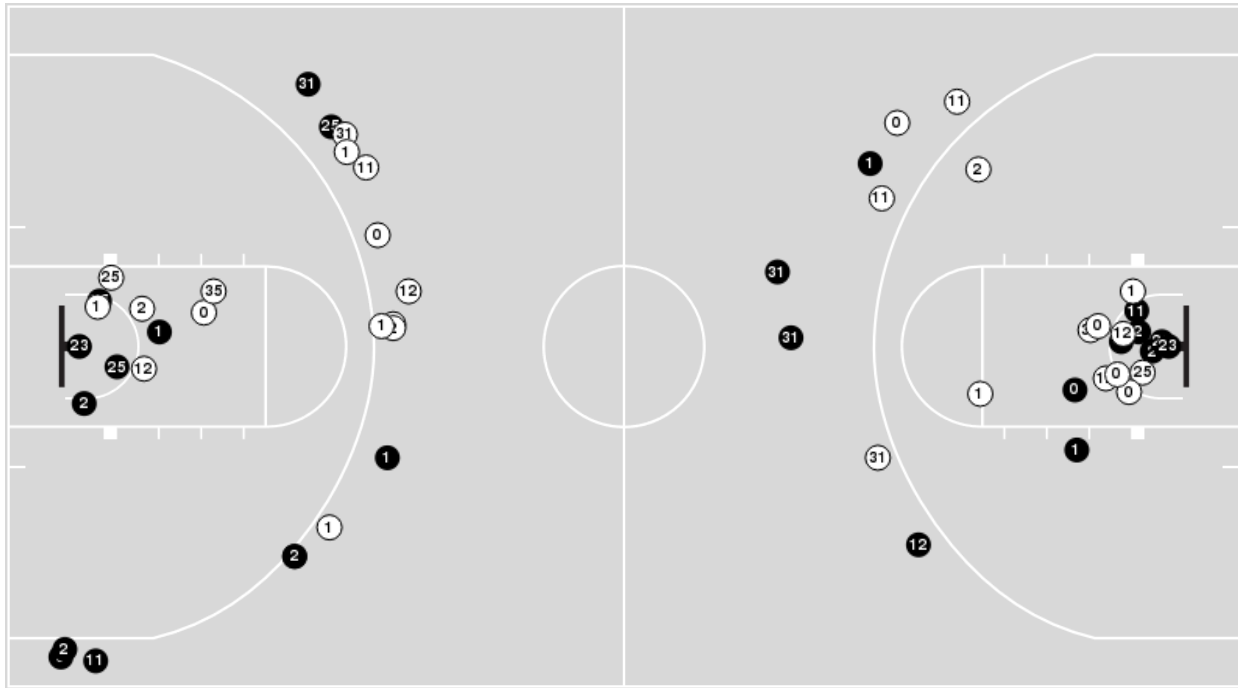

Players => 0, 1, 2, 4, 5, 6, 7, 10, 11, 12, 15, 17, 21, 23, 25, 31, 33, 35FG Types=>AllResults=>All

Missouri

All Field Goals