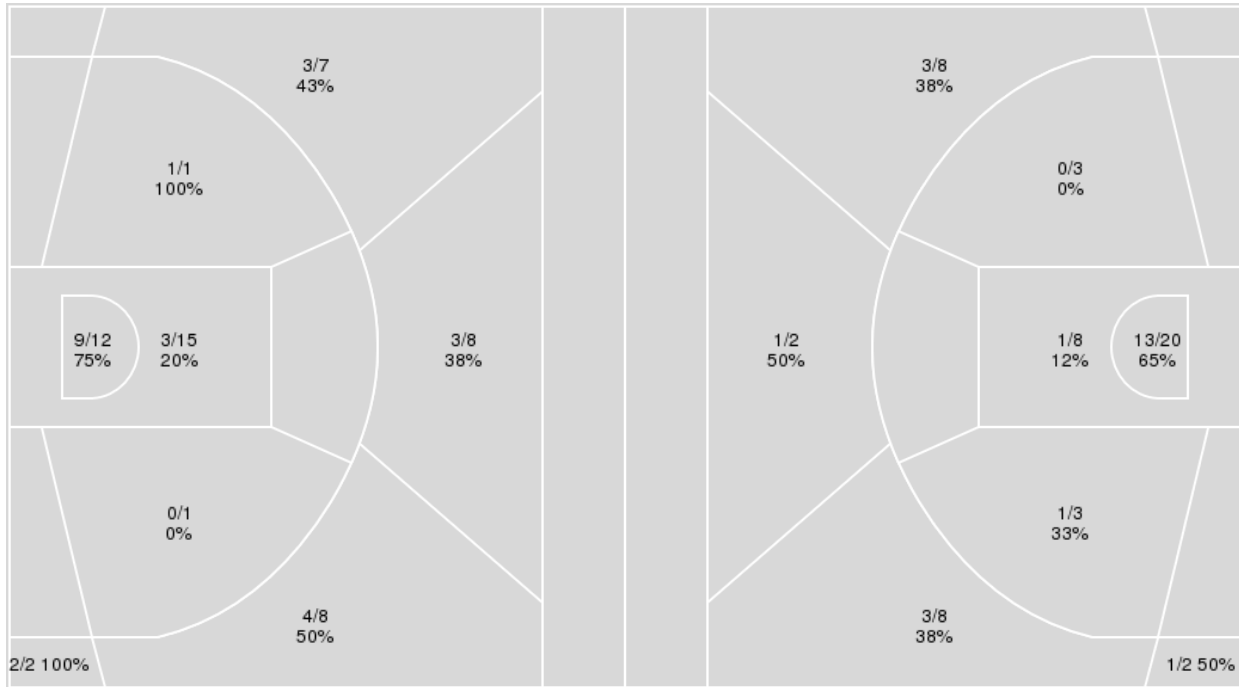

LSU at Missouri

01/07/25 Mizzou Arena, Columbia
2024-25 Men's Basketball

Officials: Bart Lenox, Courtney Green, Keith Kimble

{ Players => 0, 1, 2, 4, 5, 6, 7, 10, 11, 12, 15, 17, 21, 23, 25, 31, 33, 35; } FG Types => All; Results => All;
{ Players => 0, 1, 2, 3, 4, 5, 6, 7, 8, 9, 10, 11, 14, 15, 20, 25; } FG Types => All; Results => All;

Missouri

LSU

Missouri	M/A	%
Field Goals	25/54	46
2 Points	13/29	45
3 Points	12/25	48
Free Throws	21/27	78

LSU	M/A	%
Field Goals	23/54	43
2 Points	15/34	44
3 Points	8/20	40
Free Throws	13/19	68