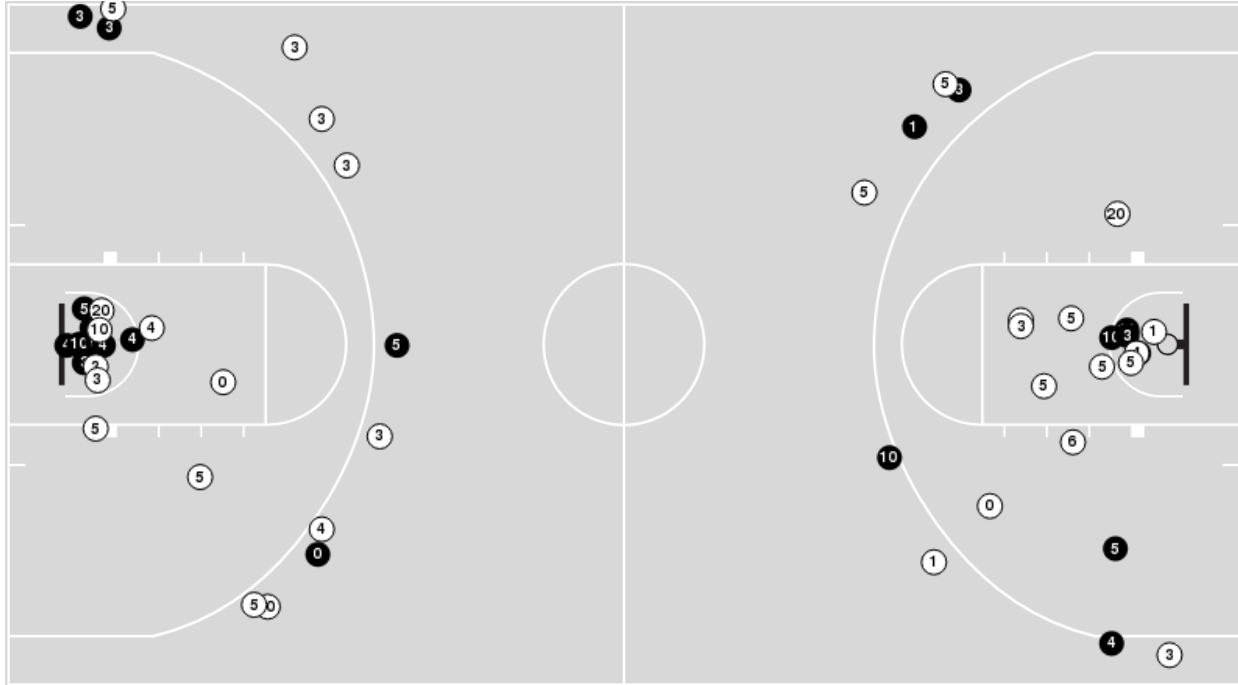

Players => 0, 1, 2, 3, 4, 5, 6, 7, 8, 9, 10, 11, 14, 15, 20, 25FG Types=>AllResults=>All

LSU

All Field Goals