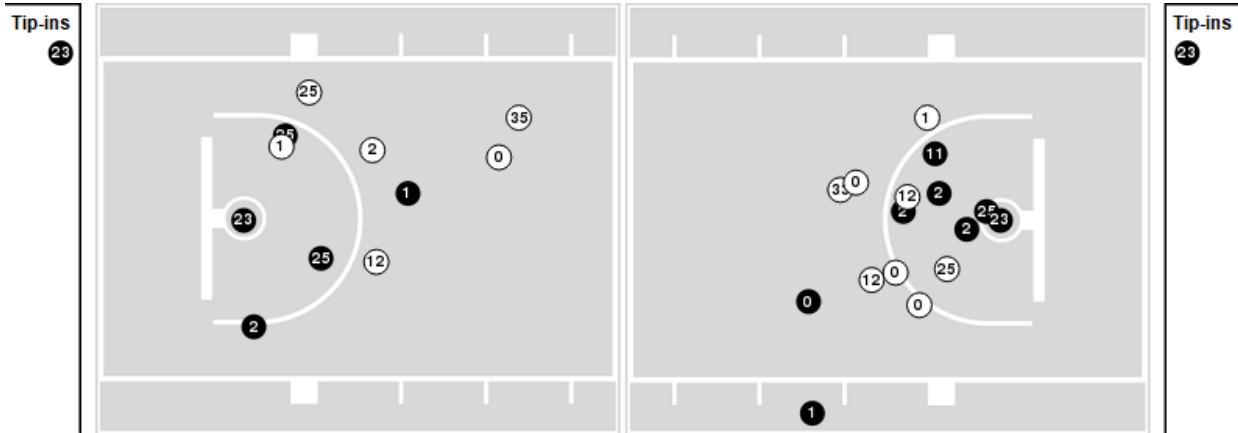

Blow Up Chart

● Made ○ Missed N - Player Number

Missouri	M/A	%
Field Goals	25/54	46
2 Points	13/29	45
3 Points	12/25	48
Free Throws	21/27	78

Missouri	M/A	%
Points in the Paint	24 (12 / 27)	44
Fast Break Points	4 (2/2)	100
Second Chance Points	16 (9/12)	75
Effective FG%	57