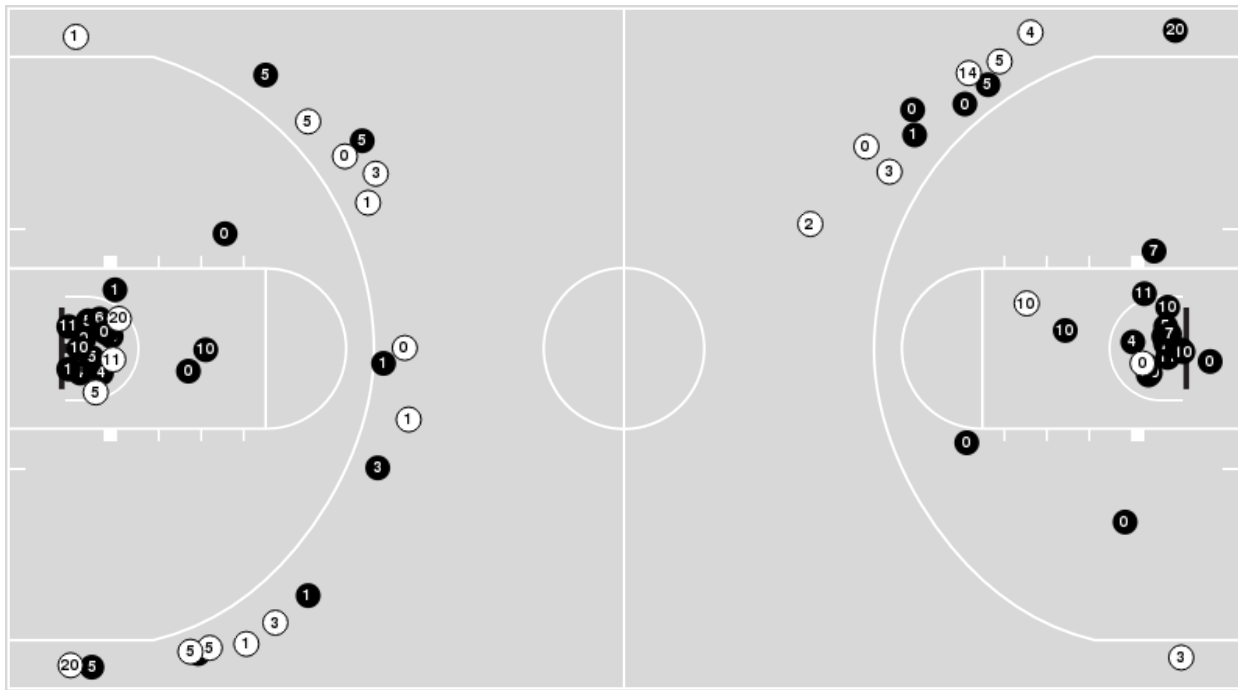

Officials: Pat Adams, Vladimir Voyard-Tadal, Anthony Eades

Players => 0, 1, 2, 3, 4, 5, 6, 7, 8, 9, 10, 11, 14, 15, 20, 25FG Types=>AllResults=>All

LSU

All Field Goals