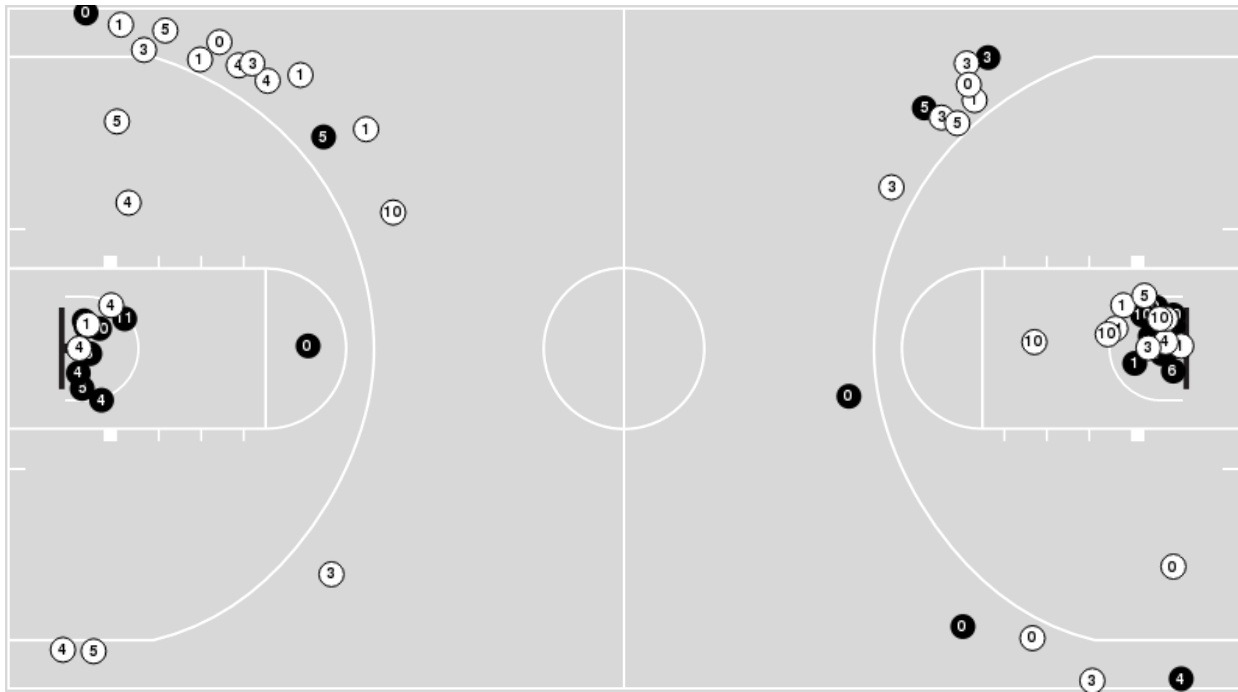

Officials: K.B. Burdett Jr., Olandis Poole, Jason Deering

Players => 0, 1, 2, 3, 4, 5, 6, 7, 8, 9, 10, 11, 14, 15, 20, 25FG Types=>AllResults=>All

LSU

All Field Goals