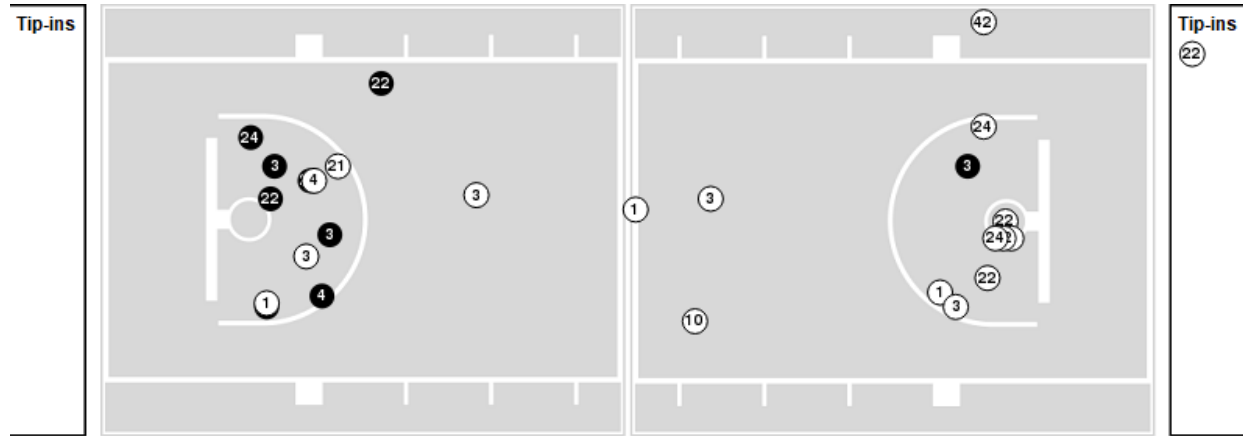

Stetson at LSU

12/17/24 Maravich Assembly Center, Baton Rouge
2024-25 Men's Basketball

Officials: Courtney Green, Owen Shortt, Hunter Allen

Players => AllFG Types=>AllResults=>All

Stetson

All Field Goals

Blow Up Chart