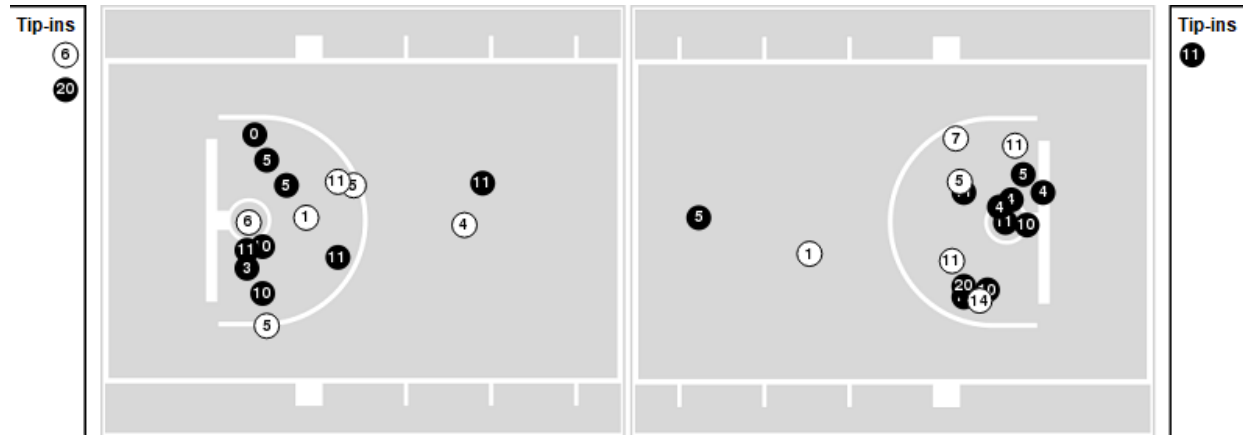

Blow Up Chart

● Made   ○ Missed   N - Player Number

LSU	M/A	%
Field Goals	35/65	54
2 Points	21/34	62
3 Points	14/31	45
Free Throws	15/18	83

LSU	M/A	%
Points in the Paint	42 (21 / 33)	64
Fast Break Points	21 (10/10)	100
Second Chance Points	19 (10/15)	67
Effective FG%	65