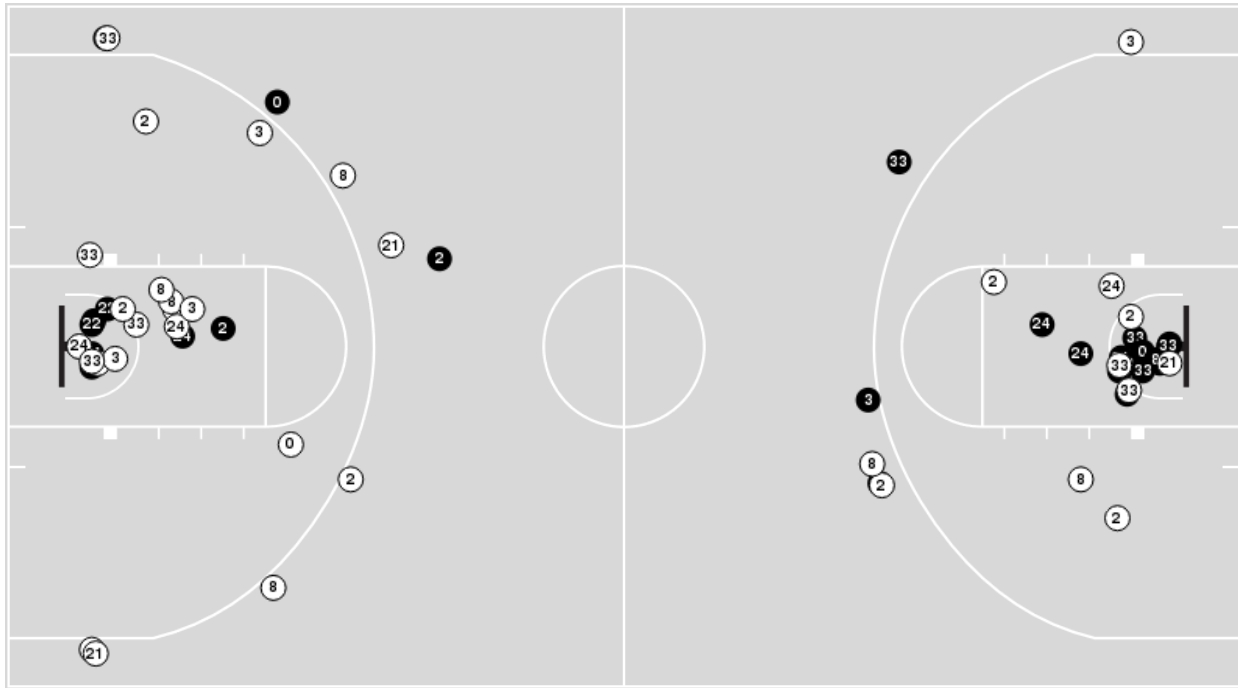

Officials: Ted Valentine, Matt Potter, KB Burdett

Players => AllFG Types=>AllResults=>All
SMU

All Field Goals