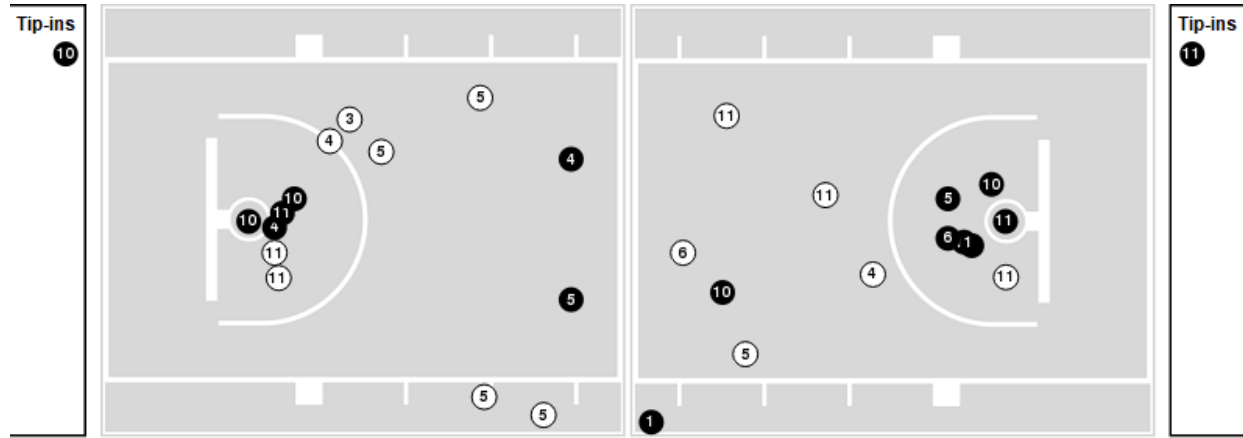

Blow Up Chart

● Made ○ Missed N - Player Number

LSU	M/A	%
Field Goals	23/54	43
2 Points	19/39	49
3 Points	4/15	27
Free Throws	14/18	78

LSU	M/A	%
Points in the Paint	26 (13 / 25)	52
Fast Break Points	13 (9/14)	64
Second Chance Points	10 (5/6)	83
Effective FG%	46