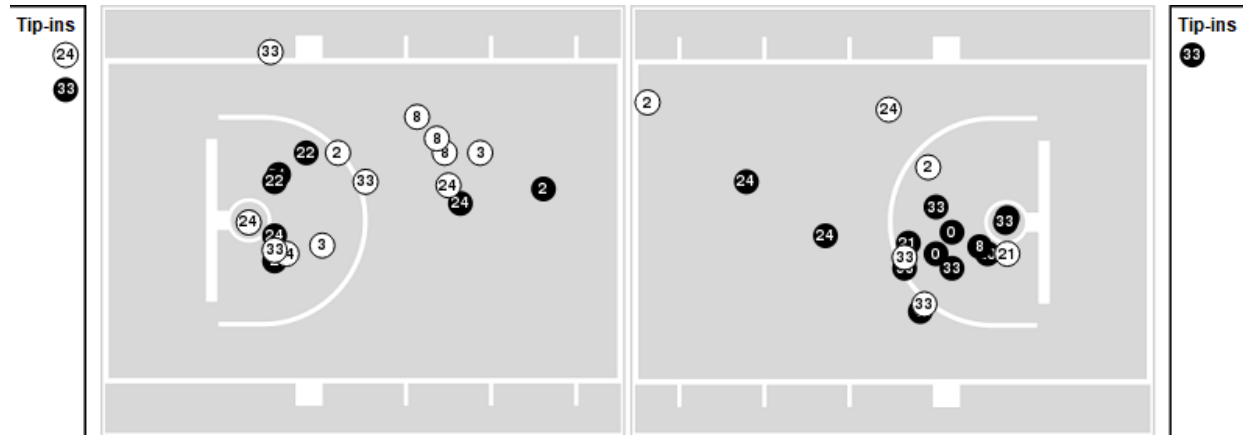

Blow Up Chart

● Made   ◯ Missed   N - Player Number

SMU	M/A	%
Field Goals	27/60	45
2 Points	21/44	48
3 Points	6/16	38
Free Throws	14/23	61

SMU	M/A	%
Points in the Paint	42 (21 / 38)	55
Fast Break Points	12 (8/8)	100
Second Chance Points	5 (3/11)	27
Effective FG%	50