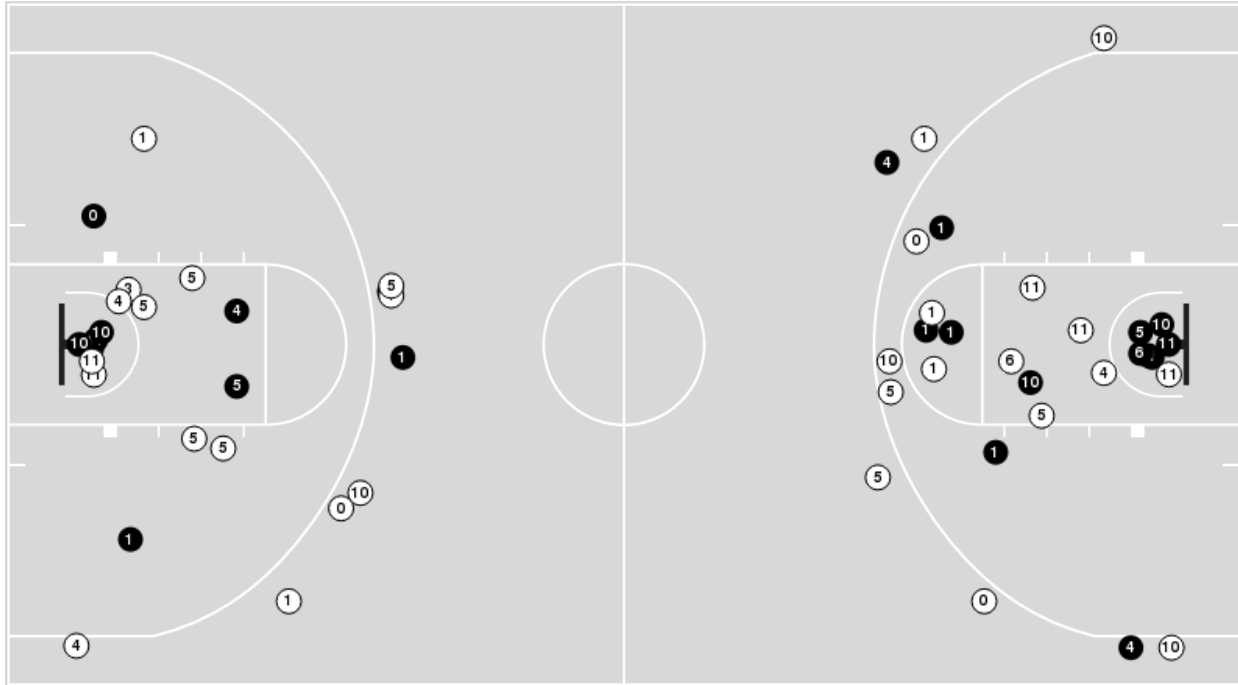

Officials: Ted Valentine, Matt Potter, KB Burdett

Players => AllFG Types=>AllResults=>All
LSU

All Field Goals