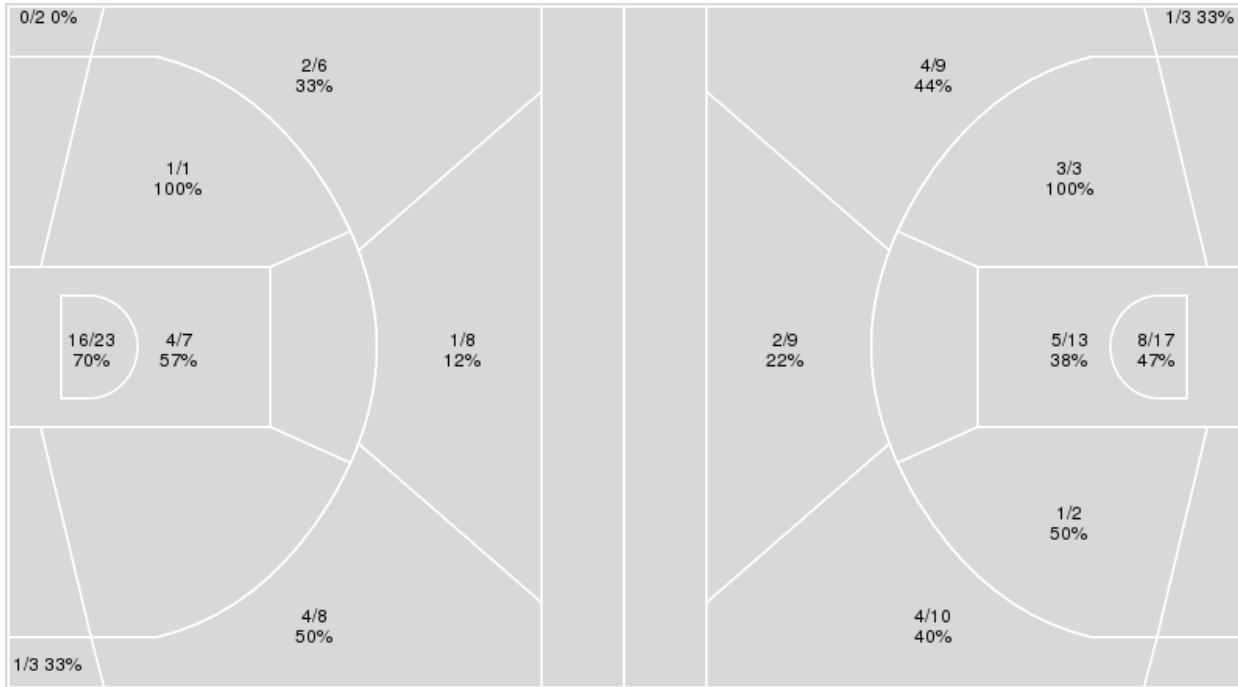

FGCU at LSU

12/08/24 Maravich Assembly Center, Baton Rouge
2024-25 Men's Basketball

Officials: Ron Groover, Rob Rorke, John Johnson

{ Players => 0, 1, 2, 3, 4, 5, 6, 7, 8, 9, 10, 11, 14, 15, 20, 25; } FG Types
=> All; Results => All;

{ Players => 0, 1, 2, 3, 5, 6, 8, 10, 12, 13, 15, 21, 23, 24, 31, 32; } FG
Types => All; Results => All;

LSU

FGCU

LSU	M/A	%
Field Goals	29/58	50
2 Points	21/31	68
3 Points	8/27	30
Free Throws	14/16	88

FGCU	M/A	%
Field Goals	28/66	42
2 Points	17/35	49
3 Points	11/31	35
Free Throws	4/5	80