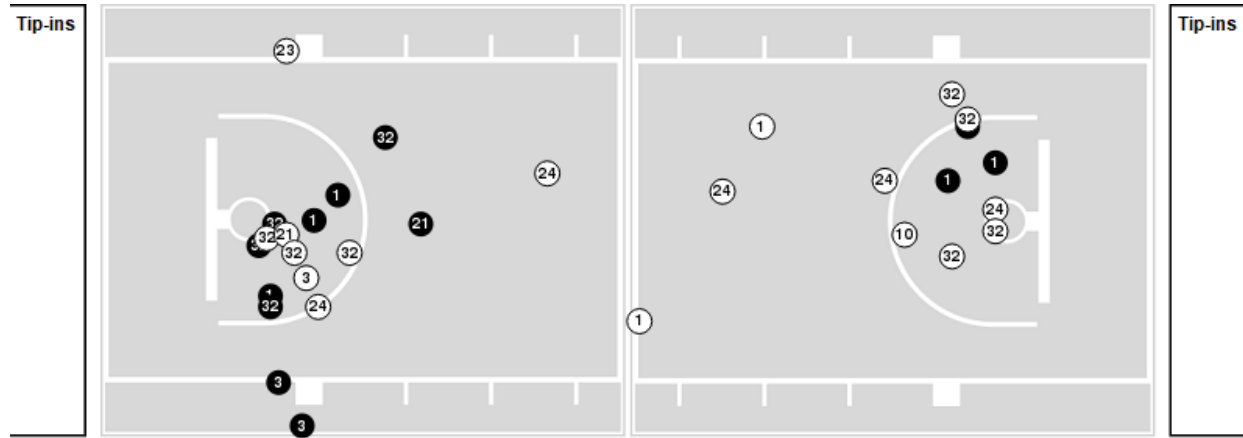

Blow Up Chart

● Made ○ Missed N - Player Number

FGCU	M/A	%
Field Goals	28/66	42
2 Points	17/35	49
3 Points	11/31	35
Free Throws	4/5	80

FGCU	M/A	%
Points in the Paint	26 (13 / 30)	43
Fast Break Points	10 (4/4)	100
Second Chance Points	12 (5/10)	50
Effective FG%	51