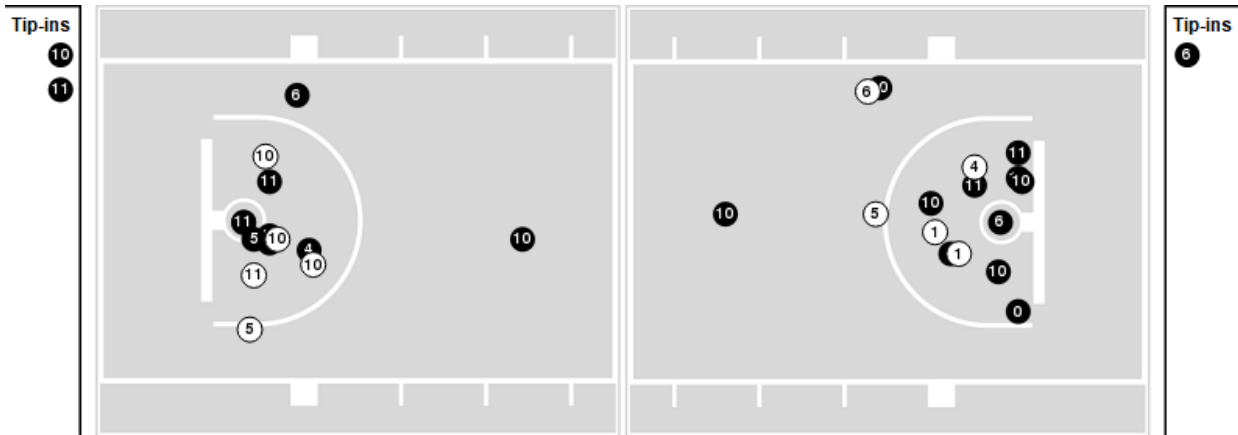

LSU

All Field Goals

Blow Up Chart

● Made ○ Missed N - Player Number

LSU	M/A	%
Field Goals	29/58	50
2 Points	21/31	68
3 Points	8/27	30
Free Throws	14/16	88

LSU	M/A	%
Points in the Paint	40 (20 / 30)	67
Fast Break Points	20 (10/11)	91
Second Chance Points	9 (4/8)	50
Effective FG%	57	