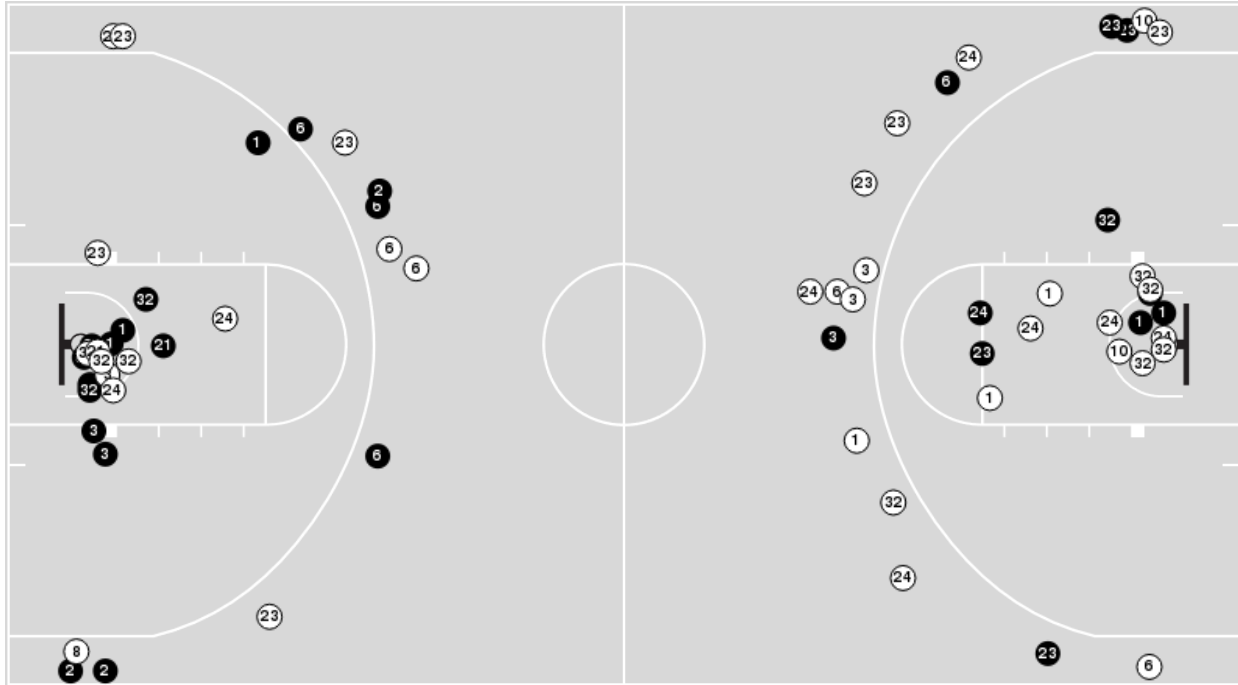

Players => 0, 1, 2, 3, 5, 6, 8, 10, 12, 13, 15, 21, 23, 24, 31, 32 FG Types=>All Results=>All

FGCU

All Field Goals