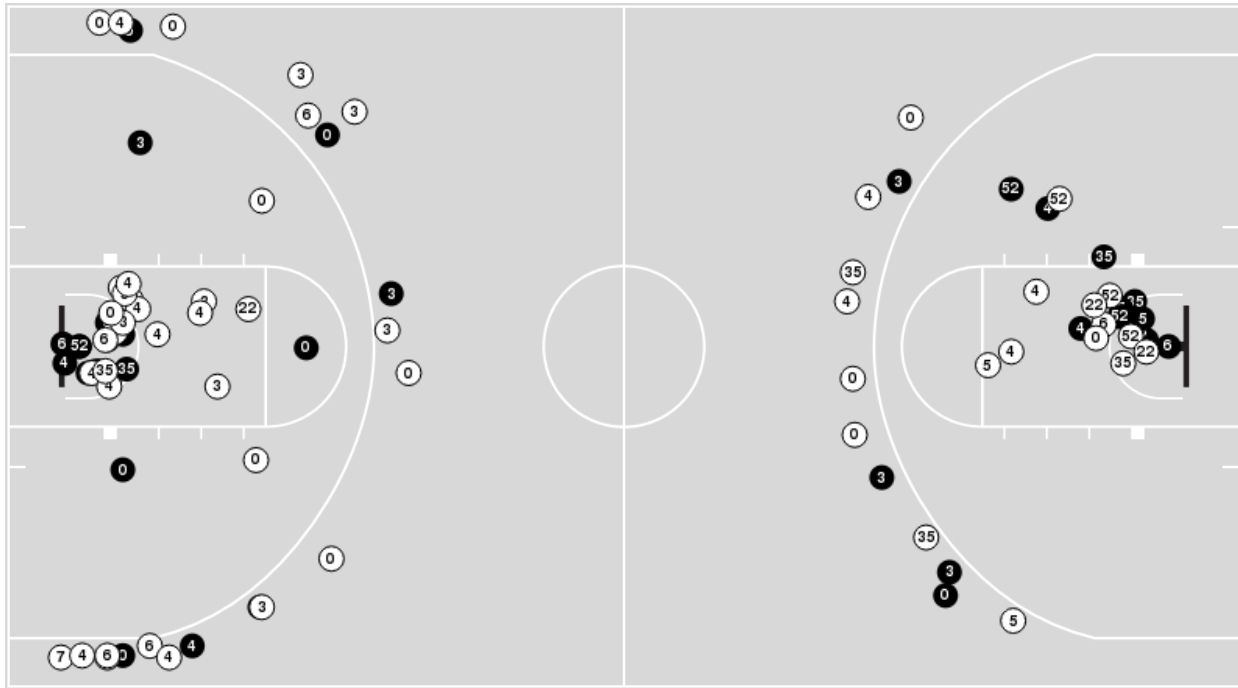

LSU at UCF

11/24/24 Colonial Hall at The Greenbrier, White Sulphur Springs
2024-25 Men's Basketball

Game Time: 3:00 PM
Game Duration: 2:55
Attendance: 1,112

Officials: Terry Oglesby, Wil Howard, Mike Littlewood

Players => 0, 1, 2, 3, 4, 5, 6, 7, 8, 11, 15, 20, 22, 24, 35, 52 FG Types=>All Results=>All

UCF

All Field Goals