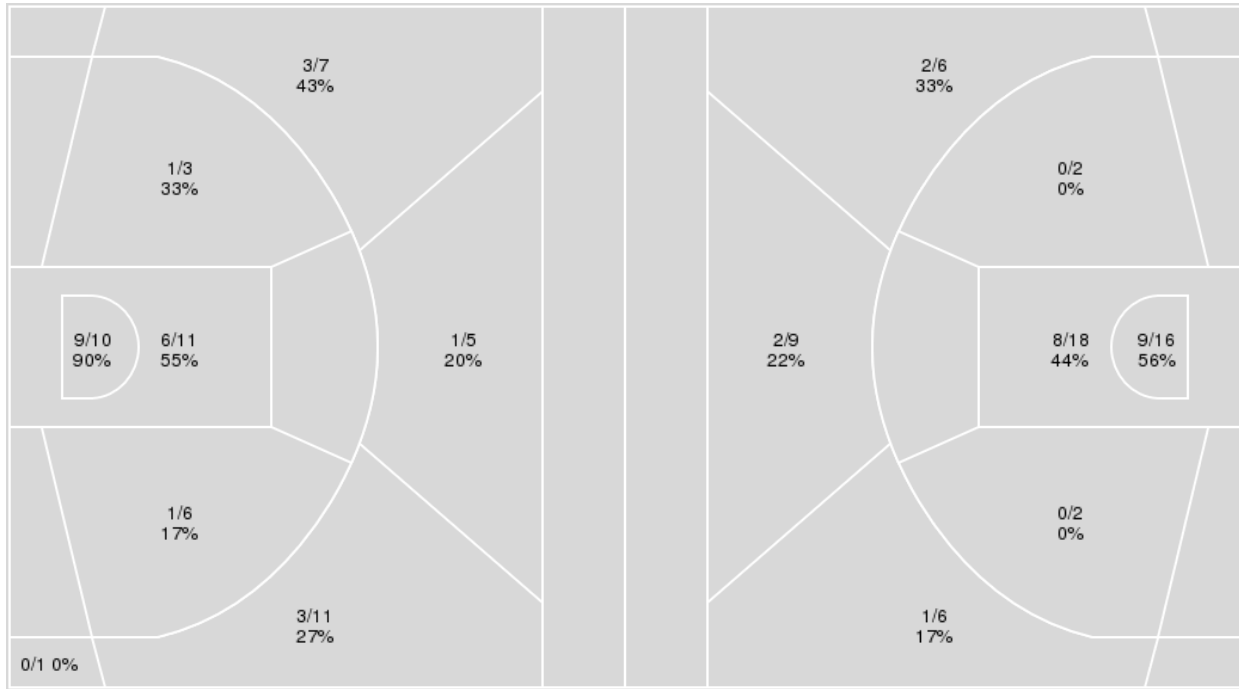

LSU at Pittsburgh

11/22/24 Colonial Hall at The Greenbrier, White Sulphur Springs
2024-25 Men's Basketball

Game Time: 2:30 PM
Game Duration: 2:08
Attendance: 1,112

Officials: Will Howard, Tim Comer, Vladimir Voyard-Tadet

{ Players => All; } FG Types => All; Results => All;

{ Players => 0, 1, 2, 3, 4, 5, 6, 7, 8, 9, 10, 11, 14, 15, 20, 25; } FG Types
=> All; Results => All;

Pittsburgh

LSU

Pittsburgh	M/A	%
Field Goals	24/54	44
2 Points	17/30	57
3 Points	7/24	29
Free Throws	19/22	86

LSU	M/A	%
Field Goals	22/59	37
2 Points	17/38	45
3 Points	5/21	24
Free Throws	14/20	70