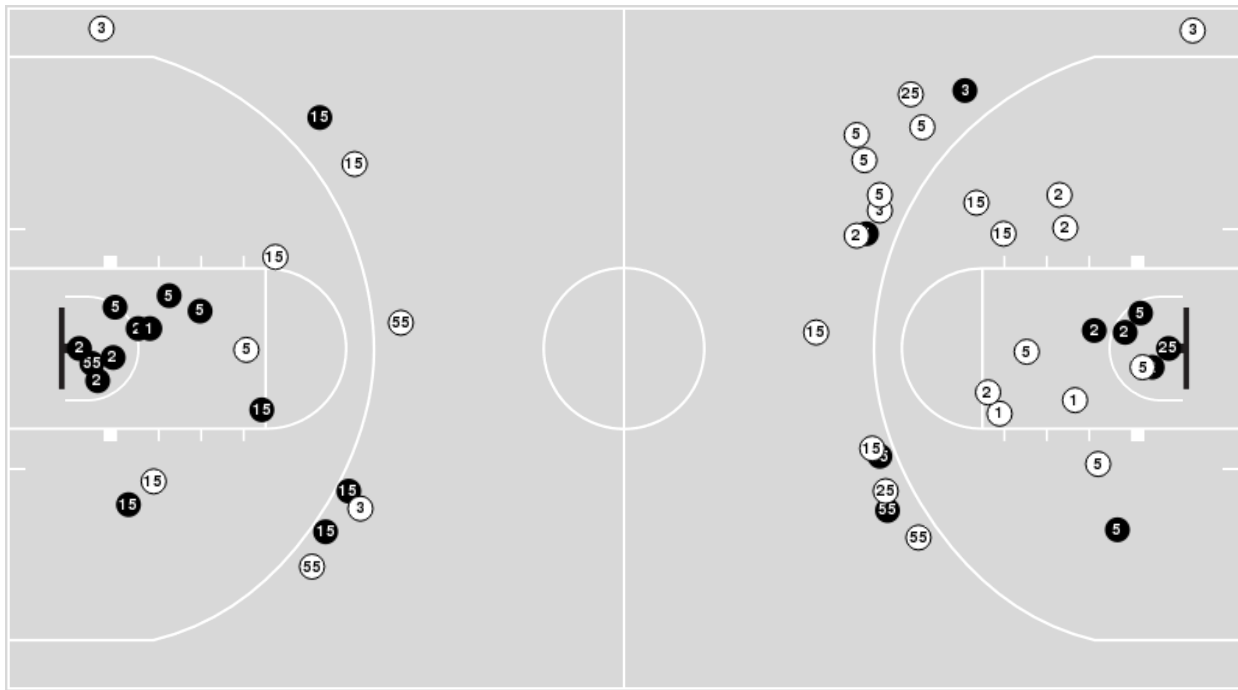

Players => AllFG Types=>AllResults=>All

Pittsburgh

All Field Goals