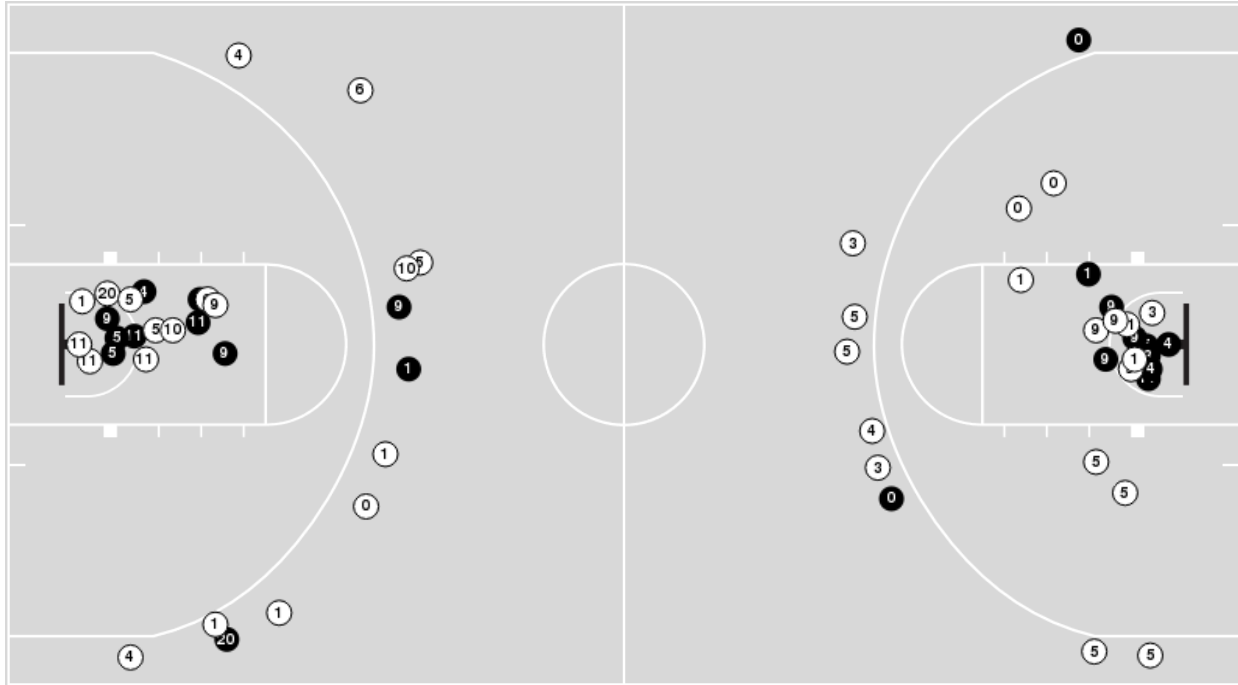

Players => 0, 1, 2, 3, 4, 5, 6, 7, 8, 9, 10, 11, 14, 15, 20, 25FG Types=>AllResults=>All

LSU

All Field Goals