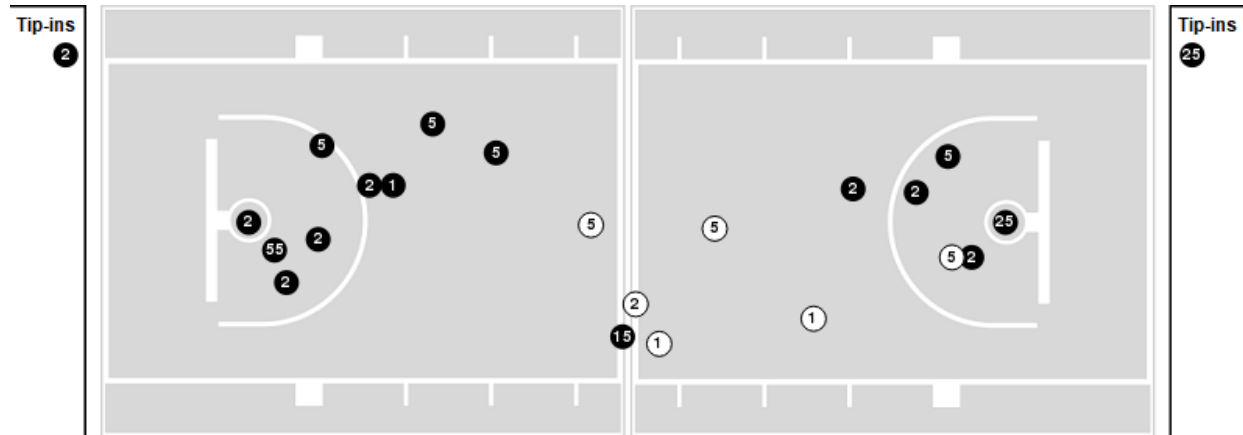

Blow Up Chart

● Made ○ Missed N - Player Number

Pittsburgh	M/A	%
Field Goals	24/54	44
2 Points	17/30	57
3 Points	7/24	29
Free Throws	19/22	86

Pittsburgh	M/A	%
Points in the Paint	30 (15 / 21)	71
Fast Break Points	8 (5/5)	100
Second Chance Points	10 (7/11)	64
Effective FG%	51