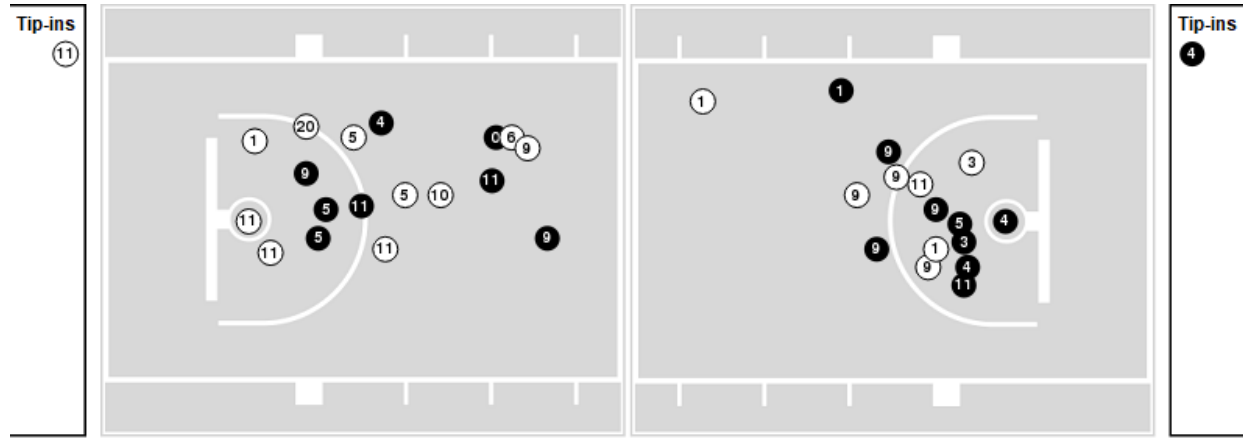

Blow Up Chart

● Made   ○ Missed   N - Player Number

LSU	M/A	%
Field Goals	22/59	37
2 Points	17/38	45
3 Points	5/21	24
Free Throws	14/20	70

LSU	M/A	%
Points in the Paint	34 (17 / 34)	50
Fast Break Points	11 (7/9)	78
Second Chance Points	11 (6/12)	50
Effective FG%	42