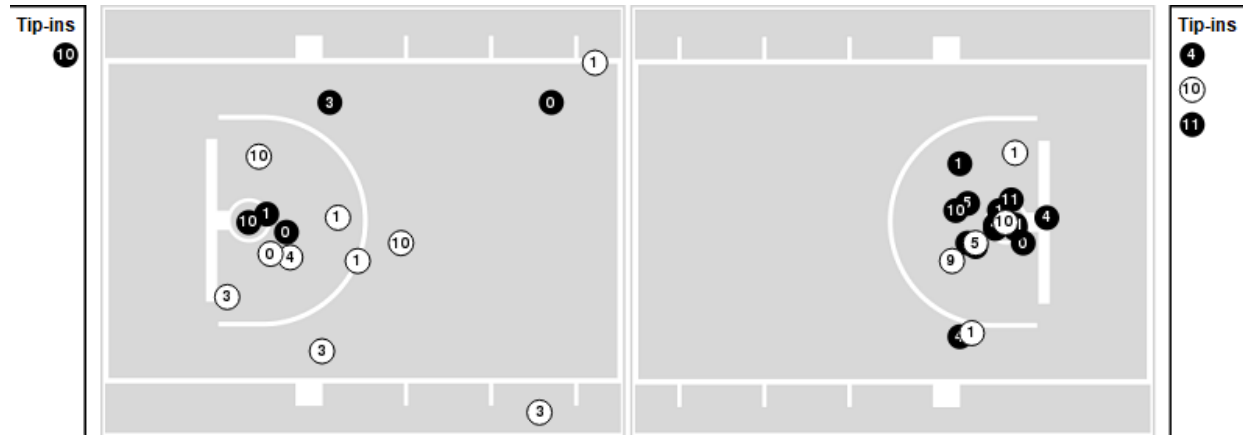

Blow Up Chart

N Made   **(N)** Missed   N - Player Number

LSU	M/A	%
Field Goals	30/59	51
2 Points	26/44	59
3 Points	4/15	27
Free Throws	13/23	57

LSU	M/A	%
Points in the Paint	42 (21 / 34)	62
Fast Break Points	14 (9/10)	90
Second Chance Points	10 (6/14)	43
Effective FG%	54