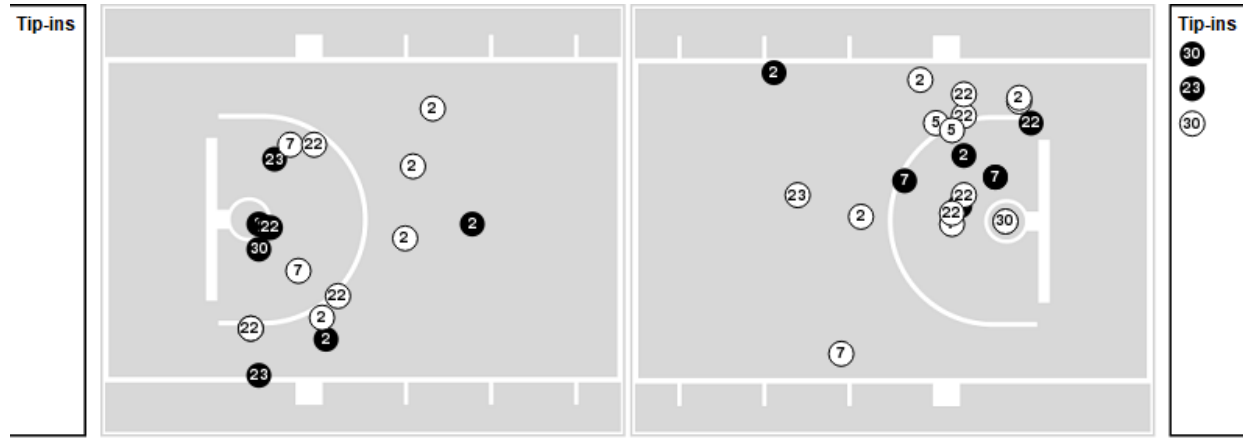

Blow Up Chart

● Made   ○ Missed   N - Player Number

Charleston So.	M/A	%
Field Goals	24/66	36
2 Points	18/45	40
3 Points	6/21	29
Free Throws	14/21	67

Charleston So.	M/A	%
Points in the Paint	32 (16 / 40)	40
Fast Break Points	8 (4/4)	100
Second Chance Points	21 (12/19)	63
Effective FG%	41