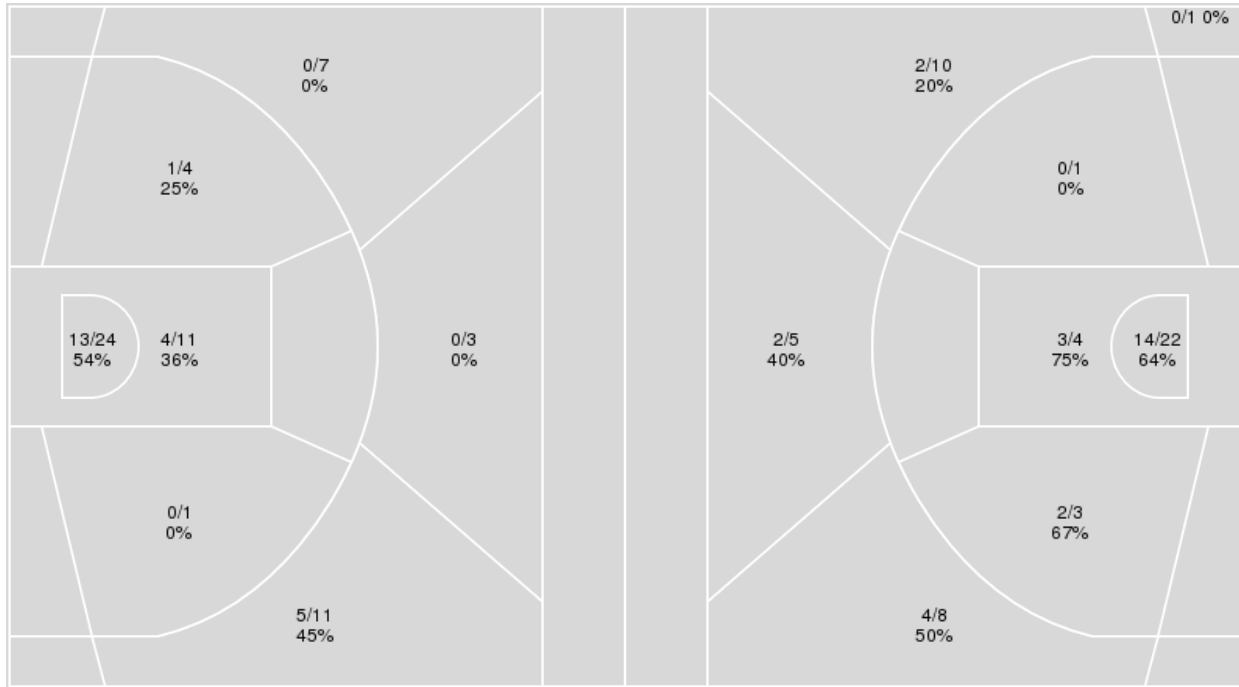

LSU at Kansas St.

11/14/24 Bramlage Coliseum, Manhattan
2024-25 Men's Basketball

Officials: Kipp Kissinger, Tony Padilla, Robert Felder

{ Players => All; } FG Types => All; Results => All;

{ Players => All; } FG Types => All; Results => All;

Kansas St.

LSU

Kansas St.	M/A	%
Field Goals	23/61	38
2 Points	18/40	45
3 Points	5/21	24
Free Throws	14/20	70

LSU	M/A	%
Field Goals	27/54	50
2 Points	19/30	63
3 Points	8/24	33
Free Throws	14/18	78