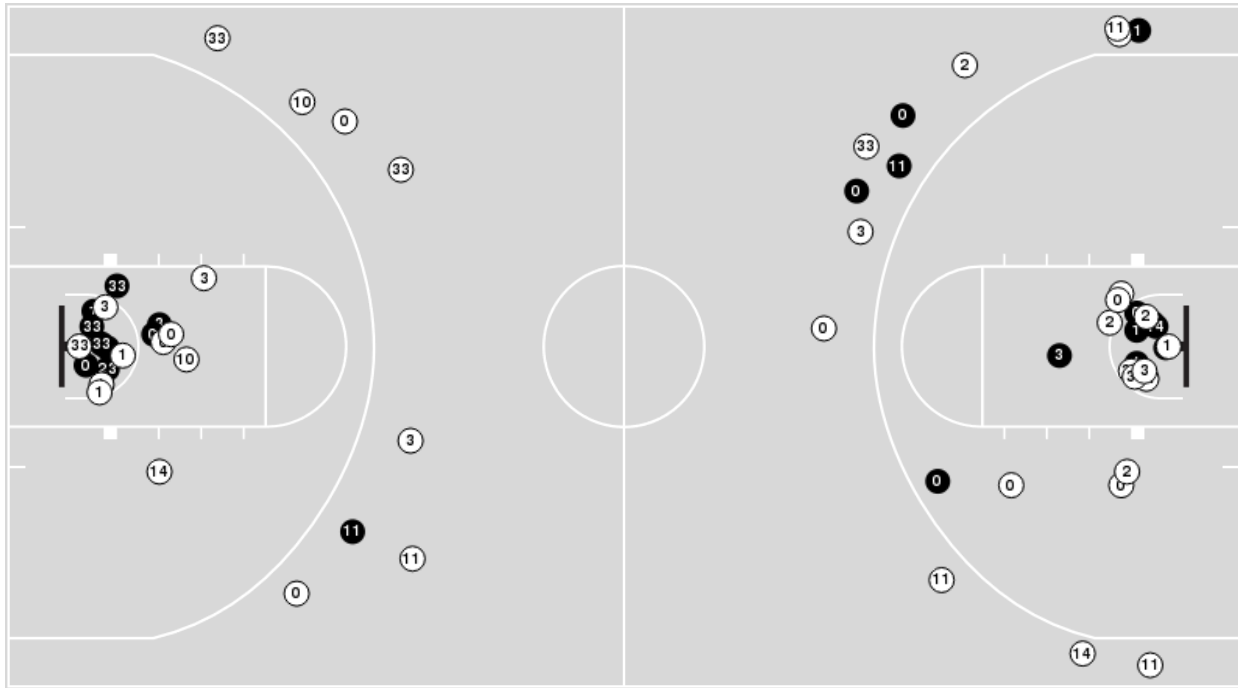

Officials: Kipp Kissinger, Tony Padilla, Robert Felder

Players => AllFG Types=>AllResults=>All

Kansas St.

All Field Goals