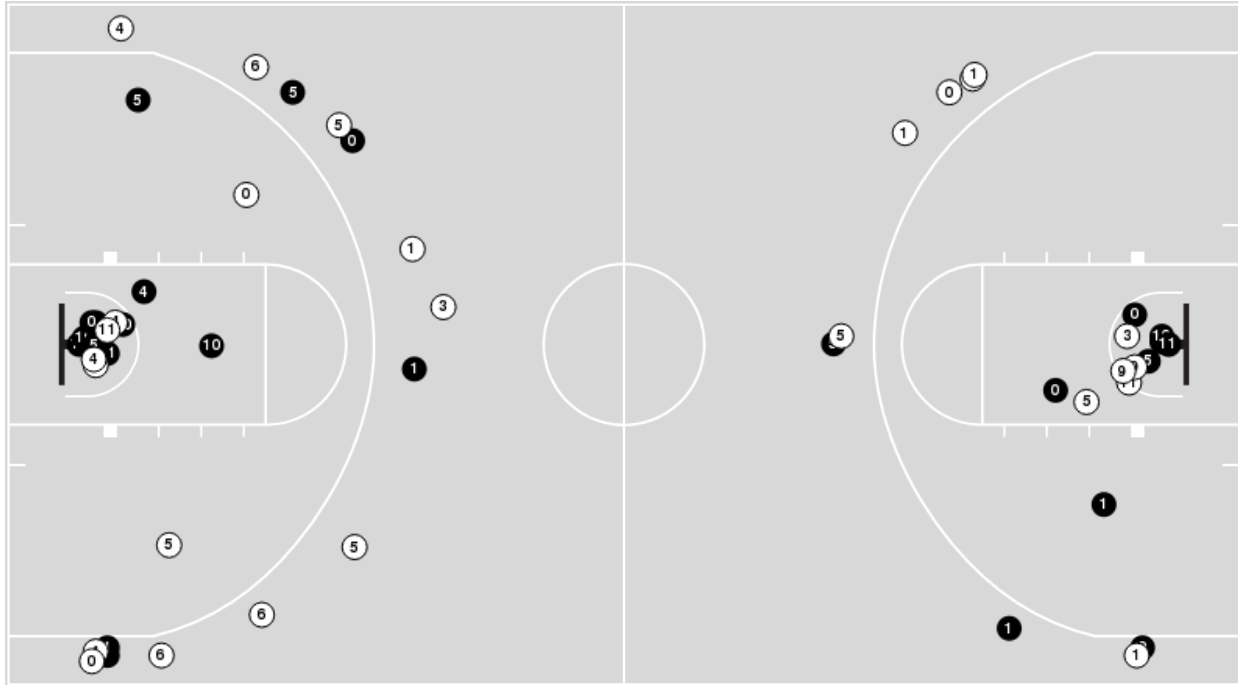

Players => AllFG Types=>AllResults=>All
LSU

All Field Goals