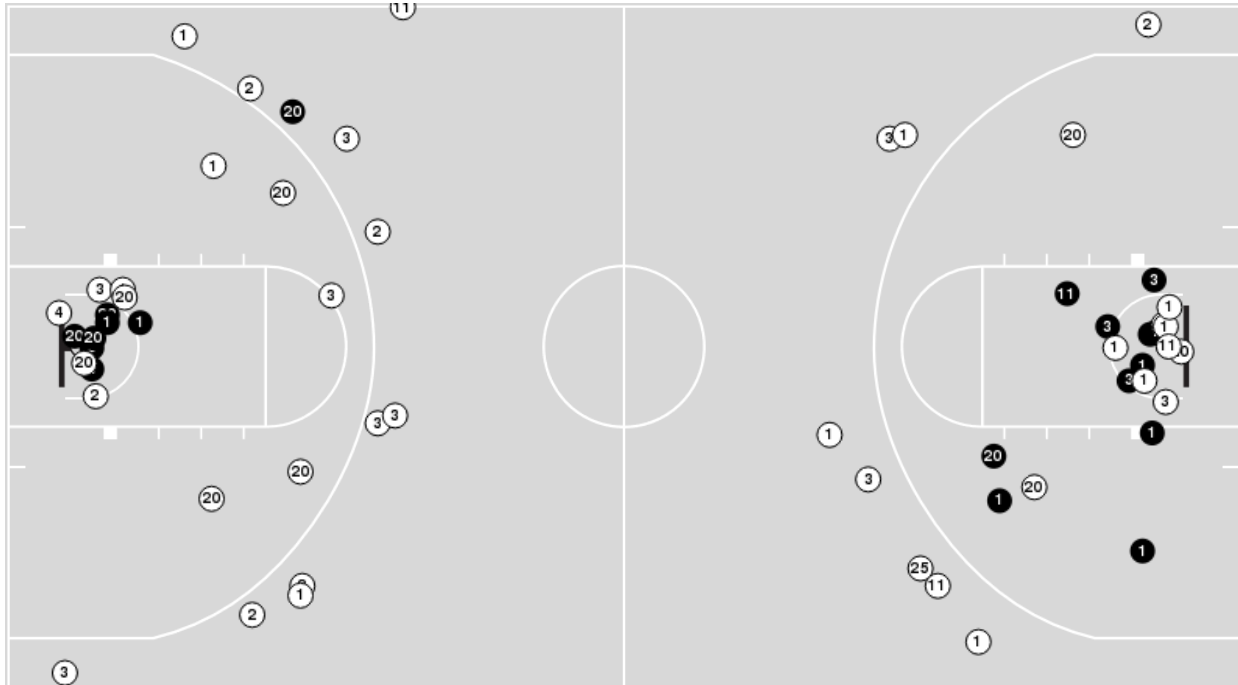

Officials: Terry Oglesby, Owen Shortt, Olandis Poole

Players => 0, 1, 2, 3, 4, 5, 10, 10, 11, 12, 20, 22, 24, 25, 35, 13FG Types=>AllResults=>All

Alabama St.

All Field Goals