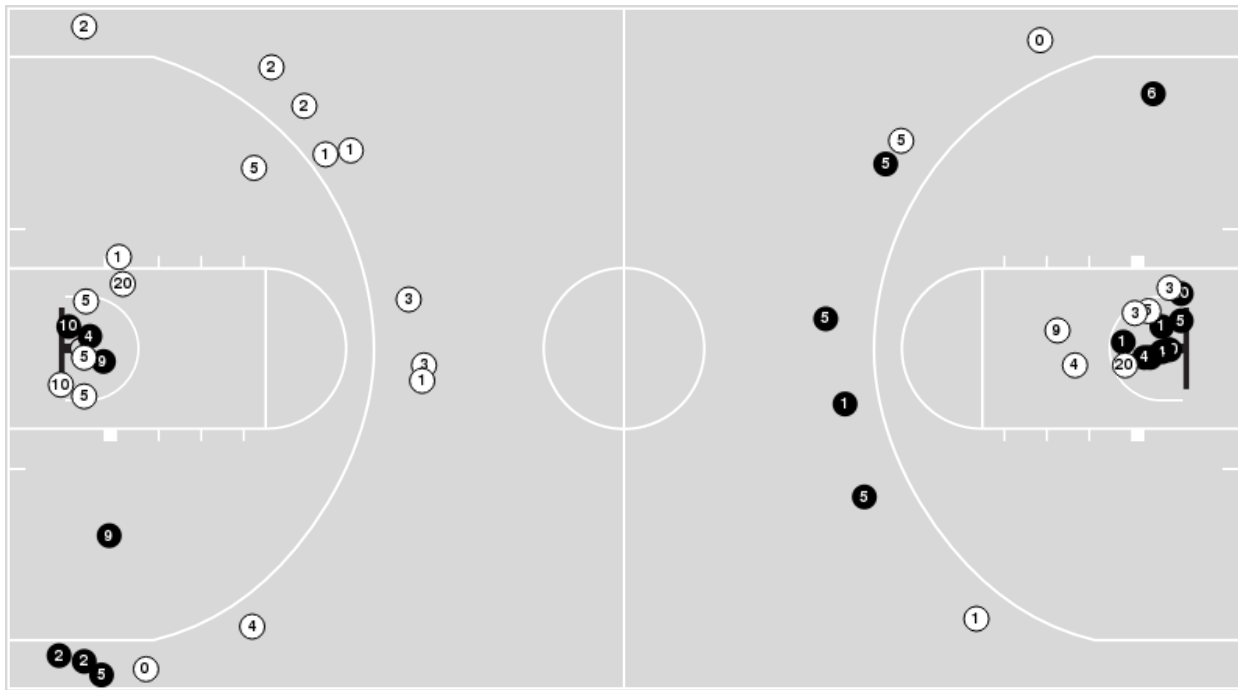

Players => 0, 1, 2, 3, 4, 5, 6, 7, 8, 9, 10, 11, 14, 15, 20, 25FG Types=>AllResults=>All

LSU

All Field Goals