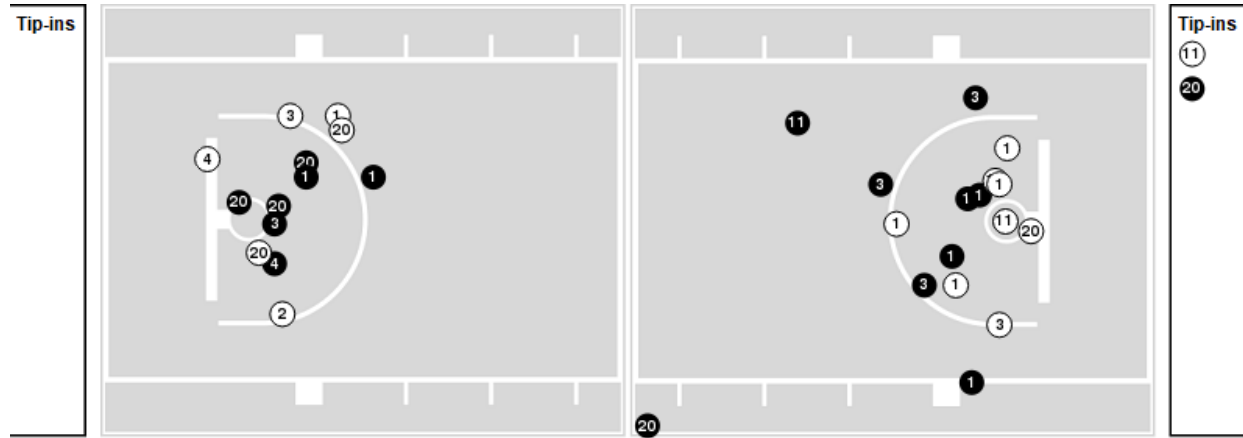

**Officials:** Terry Oglesby, Owen Shortt, Olandis Poole

Players => 0, 1, 2, 3, 4, 5, 10, 10, 11, 12, 20, 22, 24, 25, 35, 13FG Types=>AllResults=>All

**Alabama St.**

**All Field Goals**

**Blow Up Chart**

● Made    ○ Missed    N - Player Number