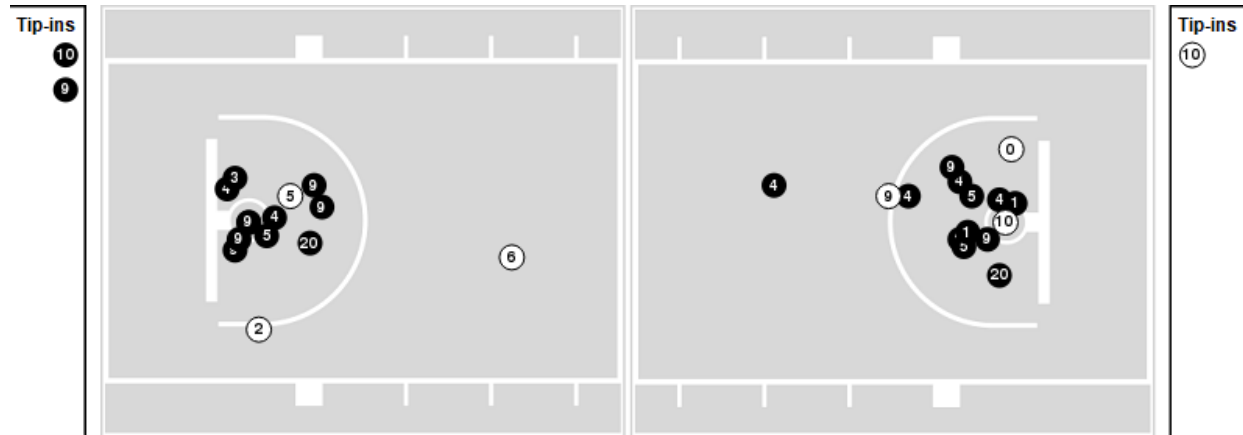

Blow Up Chart

● Made ○ Missed N - Player Number

LSU	M/A	%
Field Goals	34/67	51
2 Points	24/33	73
3 Points	10/34	29
Free Throws	17/19	89

LSU	M/A	%
Points in the Paint	46 (23 / 29)	79
Fast Break Points	16 (9/9)	100
Second Chance Points	16 (9/14)	64
Effective FG%	58