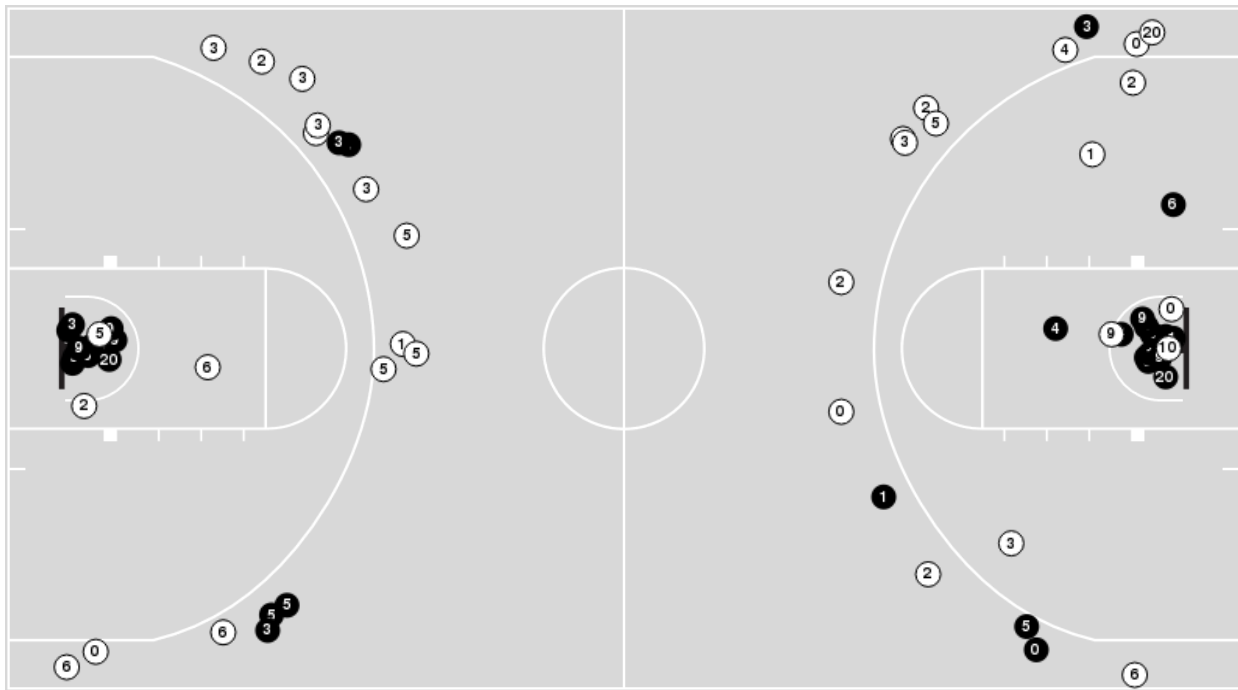

Players => 0, 1, 2, 3, 4, 5, 6, 7, 8, 9, 10, 11, 14, 15, 20, 25FG Types=>AllResults=>All

LSU

All Field Goals