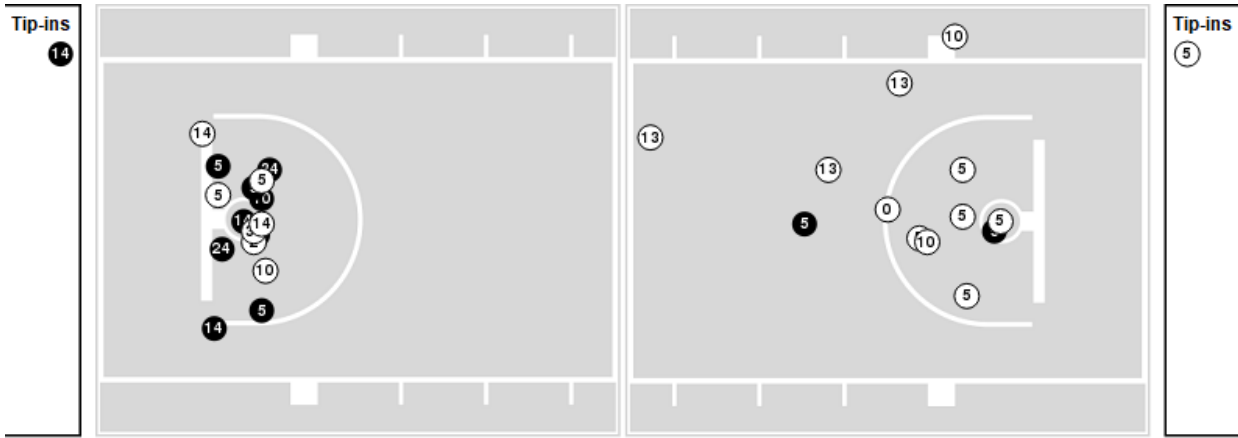

Blow Up Chart

● Made   ○ Missed   N - Player Number

ULM	M/A	%
Field Goals	24/62	39
2 Points	21/48	44
3 Points	3/14	21
Free Throws	9/13	69

ULM	M/A	%
Points in the Paint	24 (12 / 29)	41
Fast Break Points	9 (4/4)	100
Second Chance Points	3 (2/9)	22
Effective FG%	41