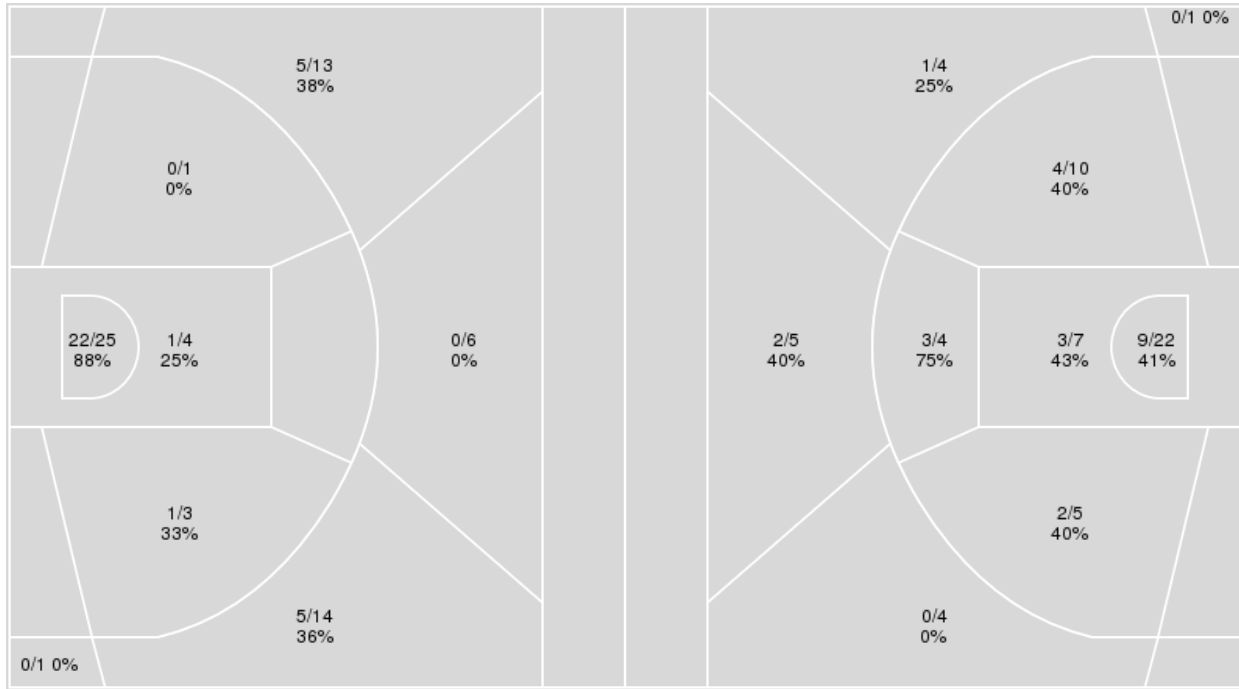

ULM at LSU

11/06/24 Maravich Assembly Center, Baton Rouge
2024-25 Men's Basketball

Game Time: 7:00 PM
Game Duration: 1:50
Attendance: 8,043

Officials: Doug Shows, K.B. Burdett Jr., Matt Jarman

{ Players => 0, 1, 2, 3, 4, 5, 6, 7, 8, 9, 10, 11, 14, 15, 20, 25; } FG Types => All; Results => All;

{ Players => 0, 1, 2, 3, 4, 5, 10, 11, 13, 14, 21, 22, 24, 34; } FG Types => All; Results => All;

LSU

ULM

LSU	M/A	%
Field Goals	34/67	51
2 Points	24/33	73
3 Points	10/34	29
Free Throws	17/19	89

ULM	M/A	%
Field Goals	24/62	39
2 Points	21/48	44
3 Points	3/14	21
Free Throws	9/13	69