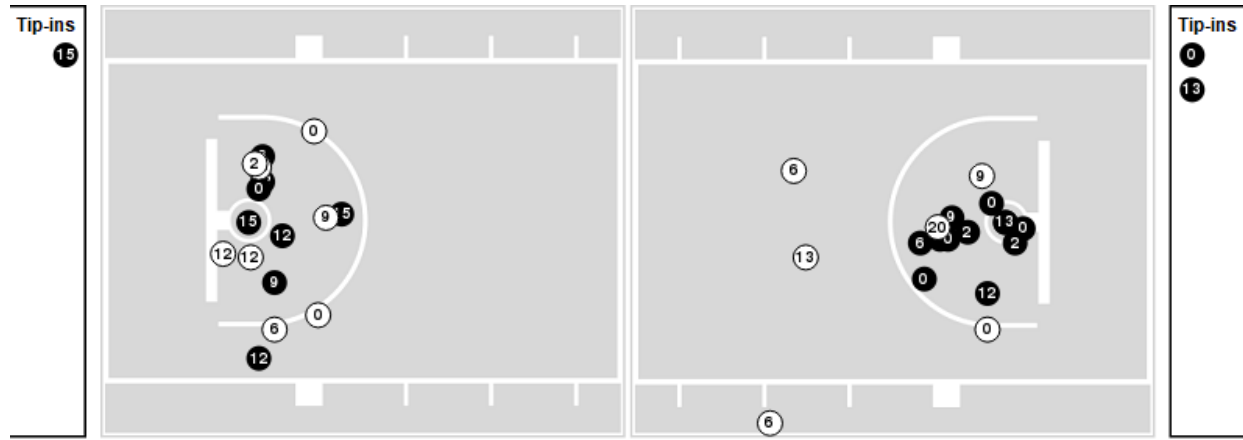

Blow Up Chart

● Made   ○ Missed   N - Player Number

LSU	M/A	%
Field Goals	26/57	46
2 Points	20/35	57
3 Points	6/22	27
Free Throws	26/37	70

LSU	M/A	%
Points in the Paint	40 (20 / 33)	61
Fast Break Points	17 (11/12)	92
Second Chance Points	15 (9/15)	60
Effective FG%	51