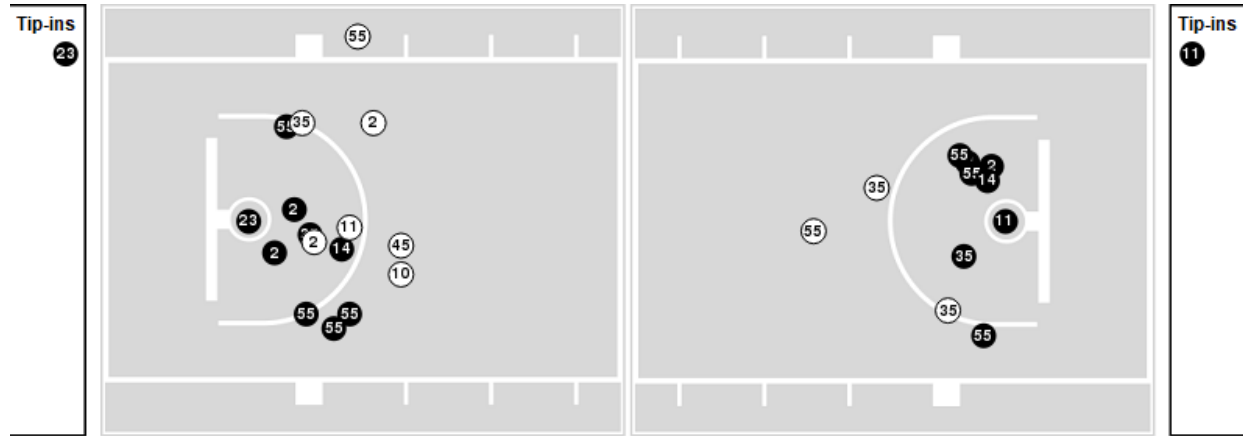

Blow Up Chart

● Made   ○ Missed   N - Player Number

Missouri	M/A	%
Field Goals	29/61	48
2 Points	20/32	62
3 Points	9/29	31
Free Throws	13/16	81

Missouri	M/A	%
Points in the Paint	34 (17 / 26)	65
Fast Break Points	16 (8/9)	89
Second Chance Points	16 (8/11)	73
Effective FG%	55