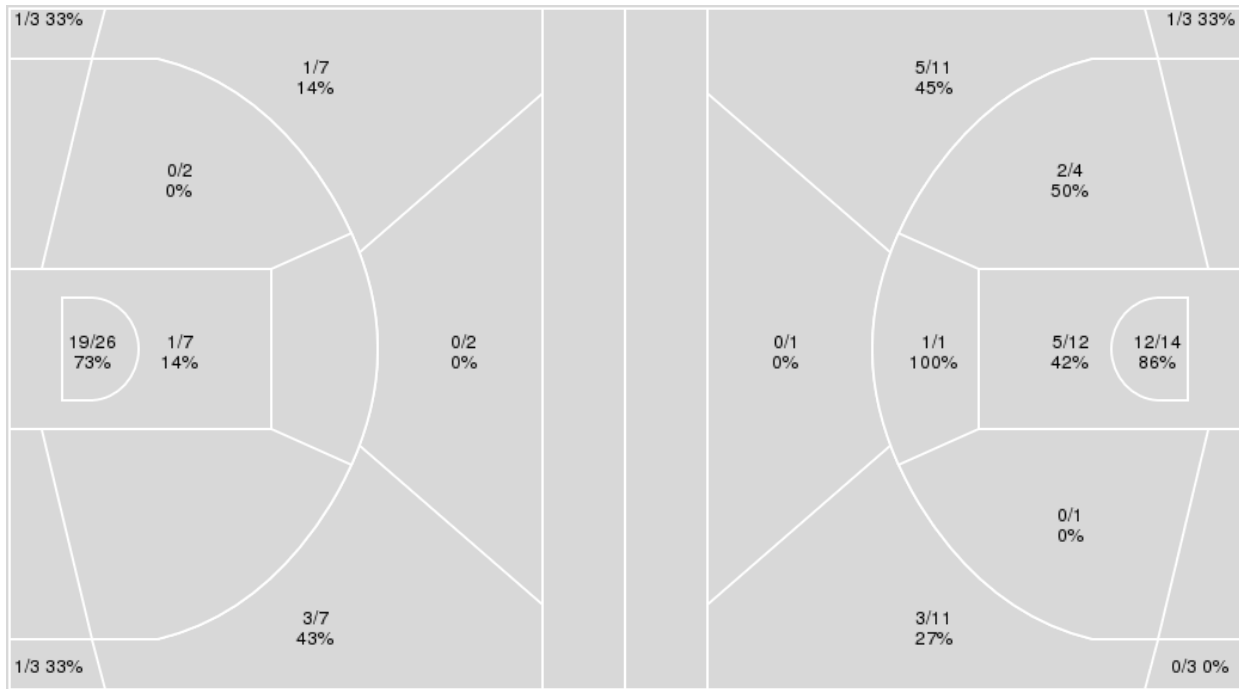

Missouri at LSU

03/09/24 Maravich Assembly Center, Baton Rouge
2023-24 Men's Basketball

Game Time: 7:30 PM
Game Duration: 2:18
Attendance: 8,547

Officials: Byron Jarrett, Brian Dorsey, Bharat Ramnanan

{ Players => 0, 1, 2, 3, 5, 6, 9, 10, 11, 12, 13, 14, 15, 20, 25; } FG Types => All; Results => All;

{ Players => 0, 1, 2, 4, 5, 10, 11, 12, 13, 14, 15, 23, 31, 33, 35, 45, 55, 75; } FG Types => All; Results => All;

LSU

Missouri

LSU	M/A	%
Field Goals	26/57	46
2 Points	20/35	57
3 Points	6/22	27
Free Throws	26/37	70

Missouri	M/A	%
Field Goals	29/61	48
2 Points	20/32	62
3 Points	9/29	31
Free Throws	13/16	81