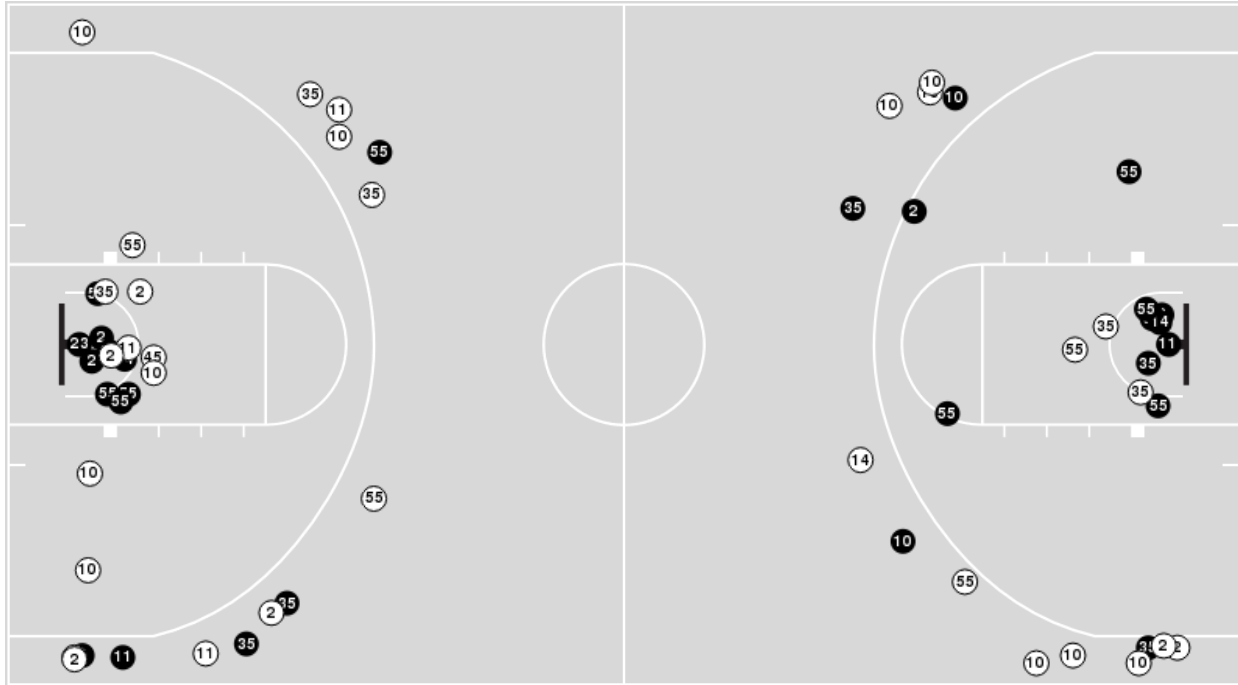

Missouri at LSU

03/09/24 Maravich Assembly Center, Baton Rouge
2023-24 Men's Basketball

Game Time: 7:30 PM
Game Duration: 2:18
Attendance: 8,547

Officials: Byron Jarrett, Brian Dorsey, Bharat Ramnanan

Players => 0, 1, 2, 4, 5, 10, 11, 12, 13, 14, 15, 23, 31, 33, 35, 45, 55, 75FG Types=>AllResults=>All

Missouri

All Field Goals