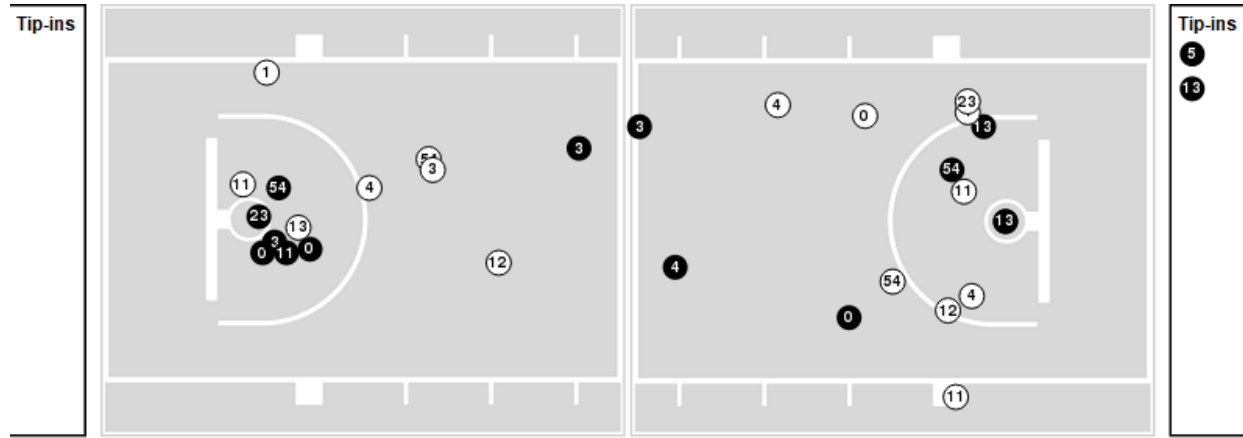

Officials: Doug Shows, Steven Anderson, Courtney Green

Players => 0, 1, 2, 3, 4, 5, 10, 11, 12, 13, 14, 15, 22, 23, 24, 54 FG Types=>All Results=>All

Georgia

All Field Goals

Blow Up Chart

N Made **O** Missed **N** - Player Number