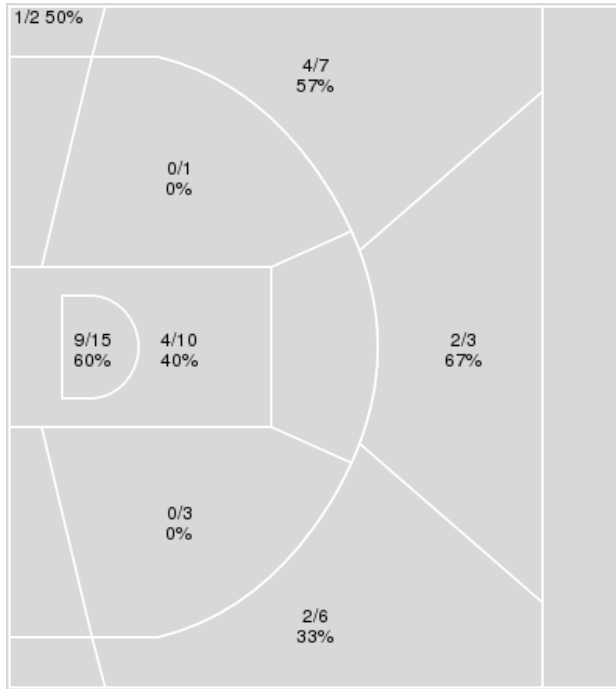

Georgia at LSU

02/27/24 Maravich Assembly Center, Baton Rouge
2023-24 Men's Basketball

Game Time: 6:00 PM
Game Duration: 2:07
Attendance: 7,621

Officials: Doug Shows, Steven Anderson, Courtney Green

{ Players => 0, 1, 2, 3, 5, 6, 9, 10, 11, 12, 13, 14, 15, 20, 25; } FG Types => All; Results => All;

{ Players => 0, 1, 2, 3, 4, 5, 10, 11, 12, 13, 14, 15, 22, 23, 24, 54; } FG Types => All; Results => All;

LSU