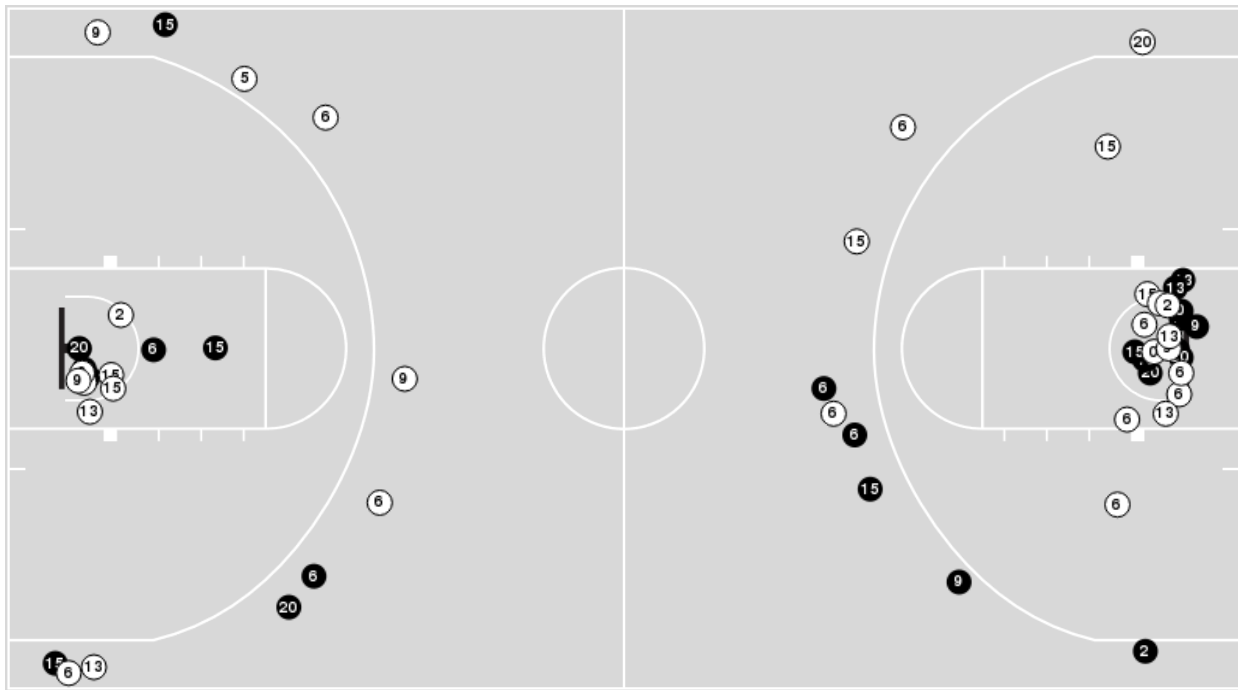

Kentucky at LSU

02/21/24 Maravich Assembly Center, Baton Rouge
2023-24 Men's Basketball

Game Time: 8:00 PM
Game Duration: 2:12
Attendance: 9,493

Officials: Terry Oglesby, Keith Kimble, Rob Rorke

Players => 0, 1, 2, 3, 5, 6, 9, 10, 11, 12, 13, 14, 15, 20, 25FG Types=>AllResults=>All

LSU

All Field Goals