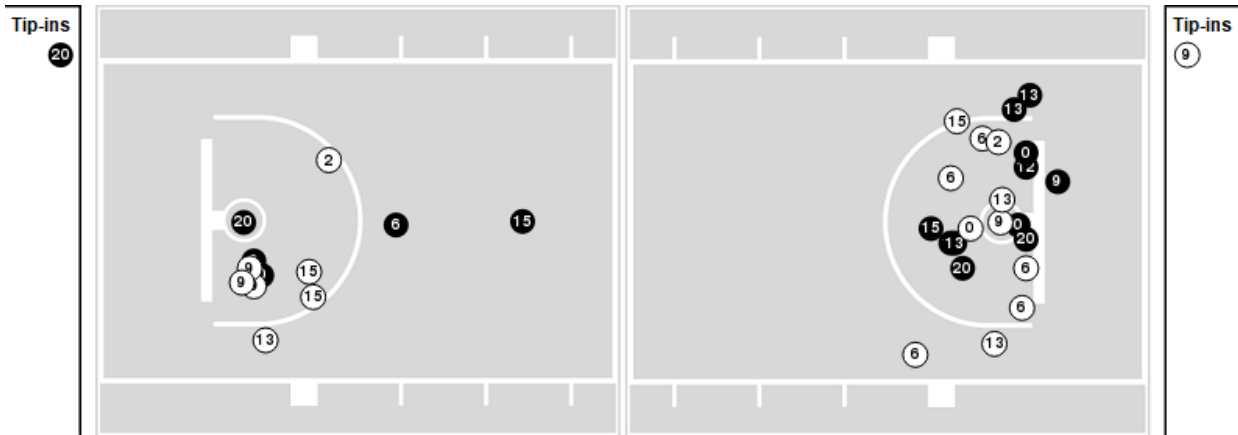

Blow Up Chart

● Made   ○ Missed   N - Player Number

LSU	M/A	%
Field Goals	25/56	45
2 Points	16/36	44
3 Points	9/20	45
Free Throws	16/25	64

LSU	M/A	%
Points in the Paint	32 (16 / 34)	47
Fast Break Points	6 (3/6)	50
Second Chance Points	13 (8/14)	57
Effective FG%	53