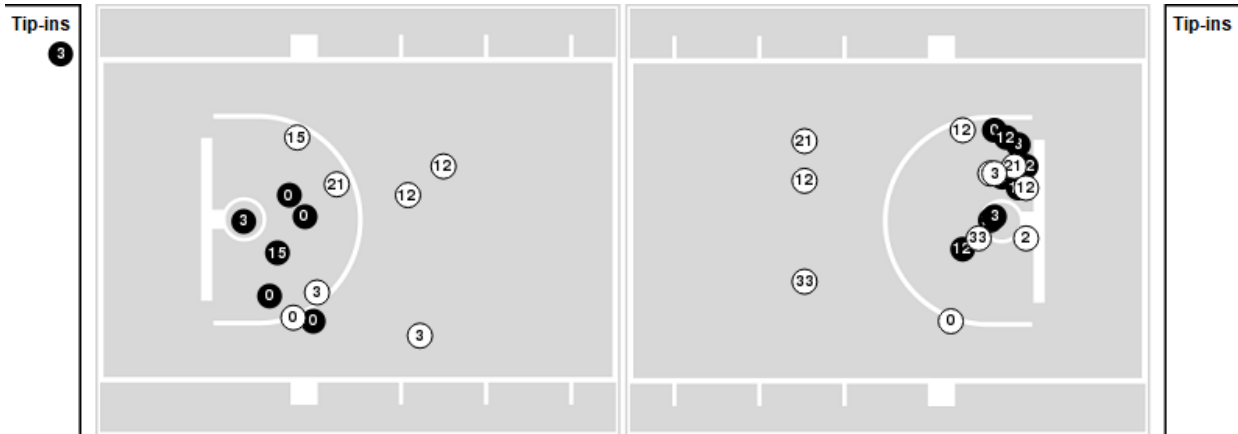

Blow Up Chart

● Made   ○ Missed   N - Player Number

Kentucky	M/A	%
Field Goals	27/62	44
2 Points	19/42	45
3 Points	8/20	40
Free Throws	12/12	100

Kentucky	M/A	%
Points in the Paint	30 (15 / 33)	45
Fast Break Points	8 (5/5)	100
Second Chance Points	9 (4/7)	57
Effective FG%	50