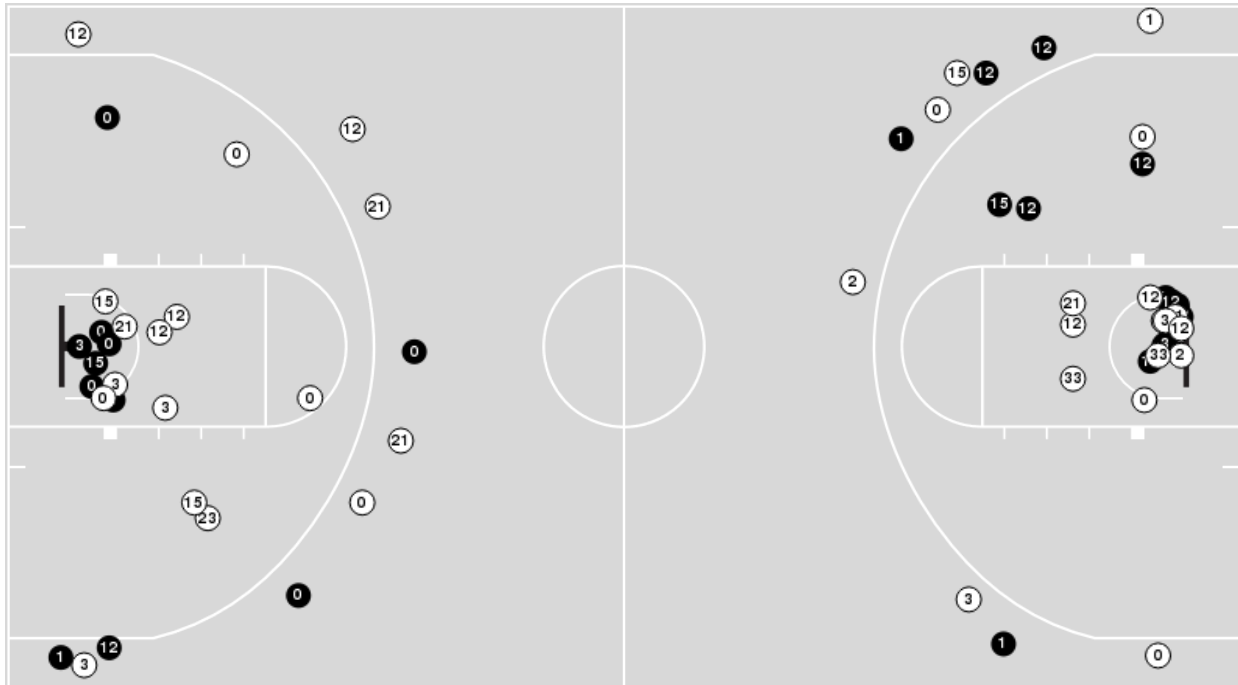

Kentucky at LSU

02/21/24 Maravich Assembly Center, Baton Rouge
2023-24 Men's Basketball

Game Time: 8:00 PM
Game Duration: 2:12
Attendance: 9,493

Officials: Terry Oglesby, Keith Kimble, Rob Rorke

Players => AllFG Types=>AllResults=>All

Kentucky

All Field Goals