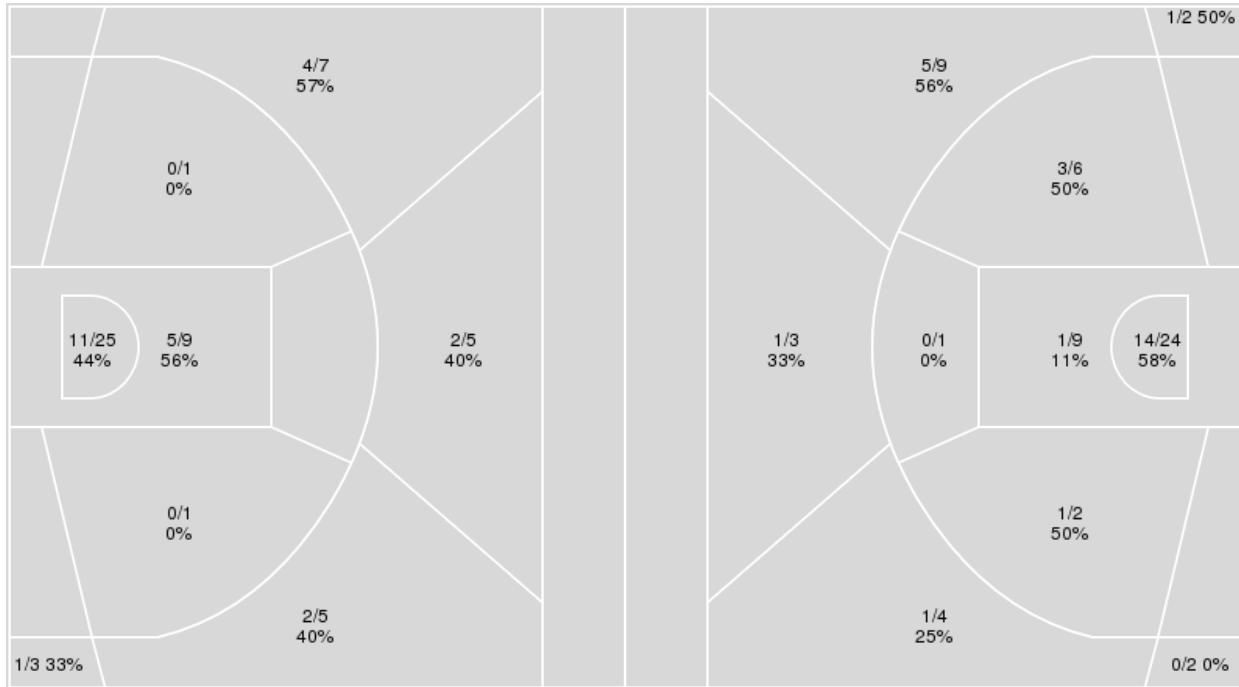

Kentucky at LSU

02/21/24 Maravich Assembly Center, Baton Rouge
2023-24 Men's Basketball

Game Time: 8:00 PM
Game Duration: 2:12
Attendance: 9,493

Officials: Terry Olesby, Keith Kimble, Rob Rorke

{ Players => 0, 1, 2, 3, 5, 6, 9, 10, 11, 12, 13, 14, 15, 20, 25; } FG Types { Players => All; } FG Types => All; Results => All;
=> All; Results => All;

LSU

Kentucky

LSU	M/A	%
Field Goals	25/56	45
2 Points	16/36	44
3 Points	9/20	45
Free Throws	16/25	64

Kentucky	M/A	%
Field Goals	27/62	44
2 Points	19/42	45
3 Points	8/20	40
Free Throws	12/12	100