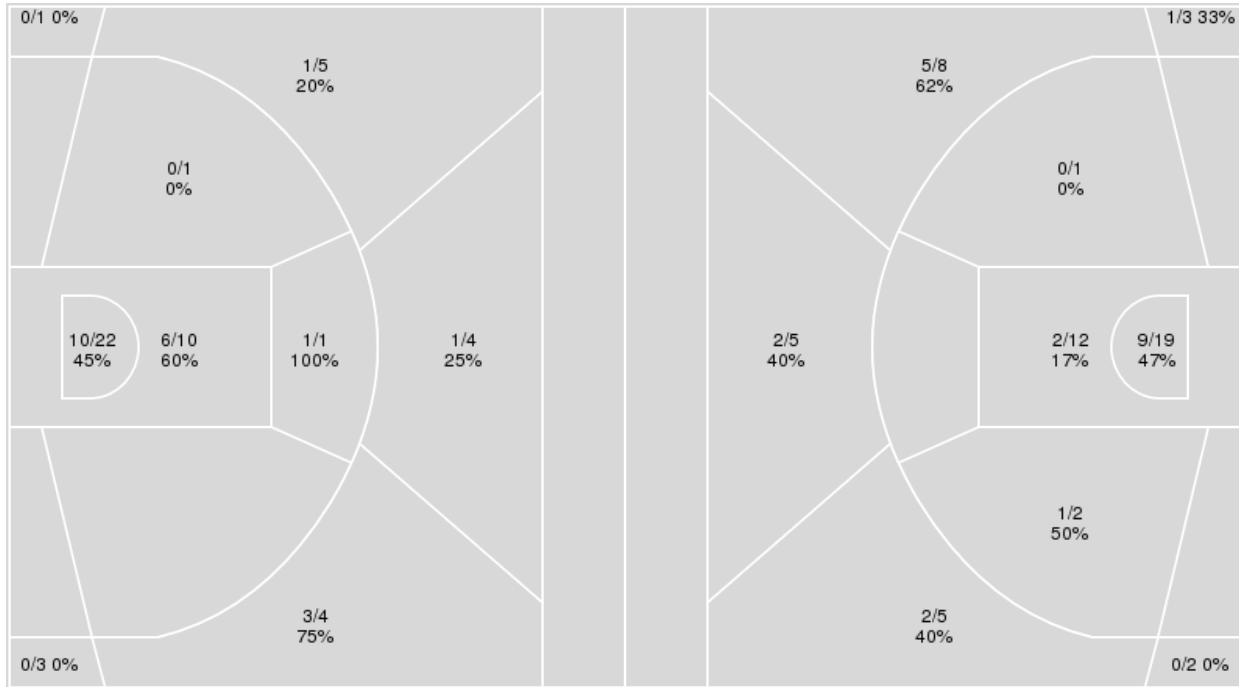

LSU at Georgia

01/24/24 Stegeman Coliseum, Athens
2023-24 Men's Basketball

Game Time: 6:31 PM
Game Duration: 2:13
Attendance: 9,243

Officials: Terry Oglesby, Lucas Santos, Brian Dorsey

{ Players => 0, 1, 2, 3, 4, 5, 10, 11, 12, 13, 14, 15, 22, 23, 24, 54; } FG { Players => All; } FG Types => All; Results => All;
Types => All; Results => All;

Georgia

LSU

Georgia	M/A	%
Field Goals	22/51	43
2 Points	17/34	50
3 Points	5/17	29
Free Throws	19/24	79

LSU	M/A	%
Field Goals	22/57	39
2 Points	12/34	35
3 Points	10/23	43
Free Throws	12/14	86