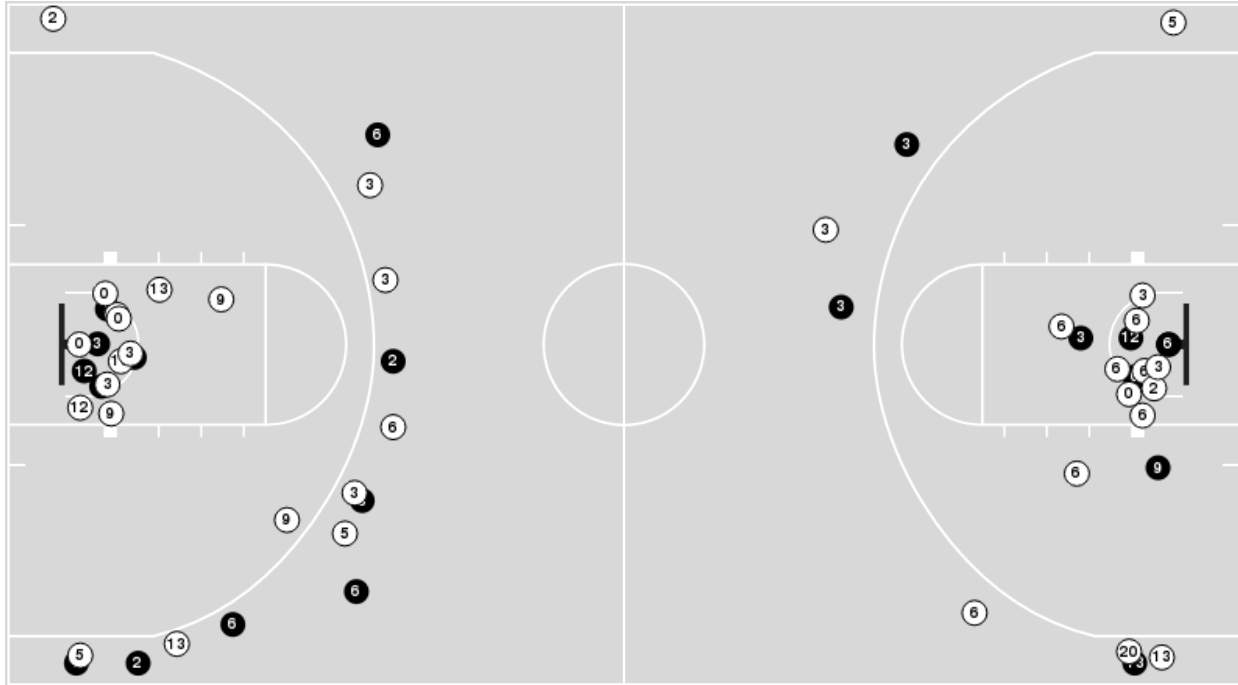

Players => AllFG Types=>AllResults=>All
LSU

All Field Goals