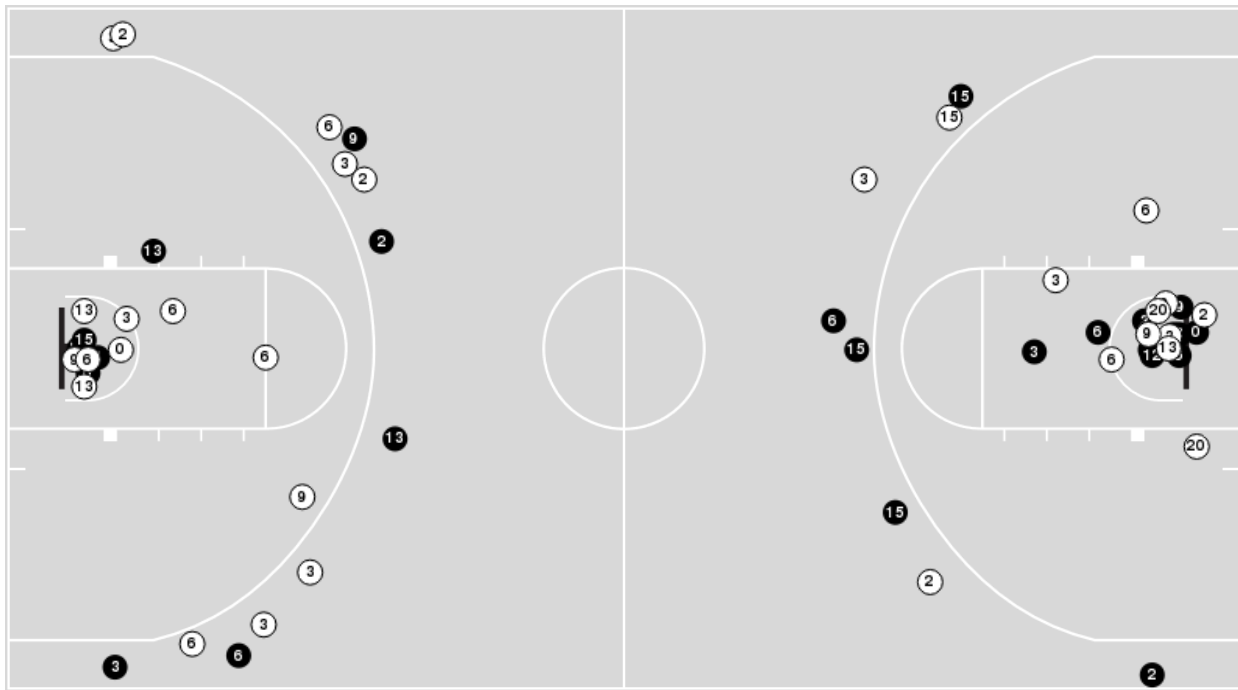

Ole Miss at LSU

01/17/24 Maravich Assembly Center, Baton Rouge
2023-24 Men's Basketball

Game Time: 6:00 PM
Game Duration: 2:08
Attendance: 8,777

Officials: Pat Adams, Don Daily, Mike Nance

Players => 0, 1, 2, 3, 5, 6, 9, 10, 11, 12, 13, 14, 15, 20, 25FG Types=>AllResults=>All

LSU

All Field Goals