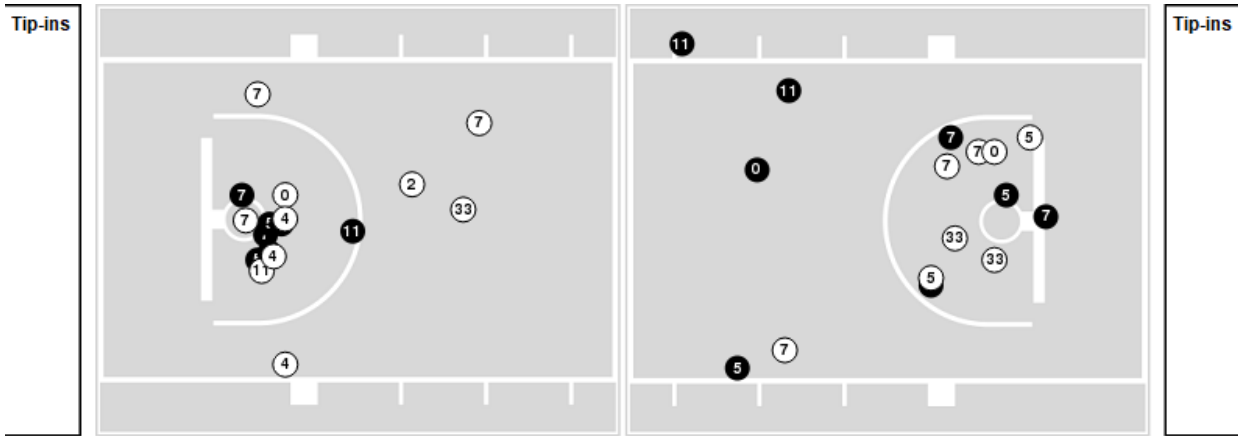

Blow Up Chart

● Made   ○ Missed   N - Player Number

Ole Miss	M/A	%
Field Goals	24/65	37
2 Points	18/41	44
3 Points	6/24	25
Free Throws	26/29	90

Ole Miss	M/A	%
Points in the Paint	28 (14 / 32)	44
Fast Break Points	21 (12/12)	100
Second Chance Points	12 (8/12)	67
Effective FG%	42