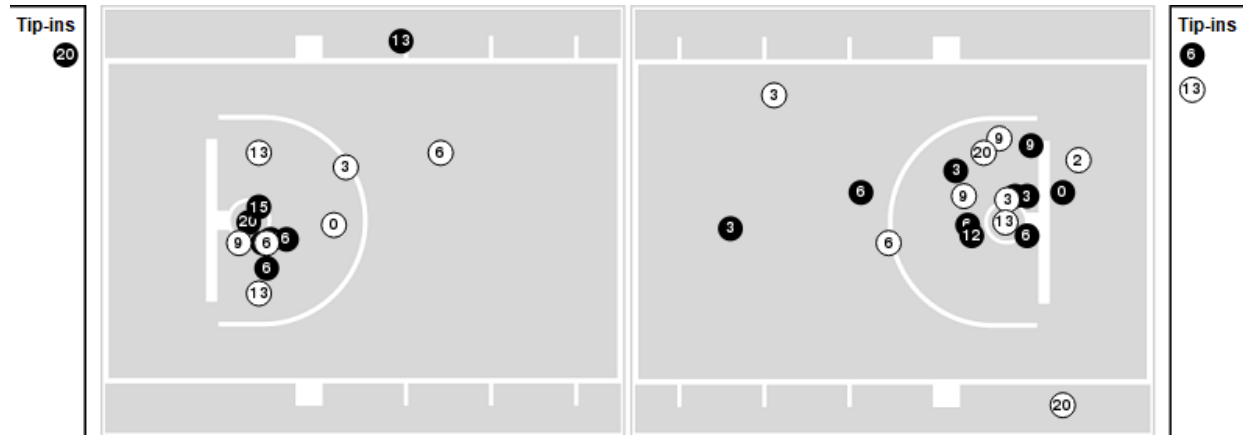

Blow Up Chart

● Made   ○ Missed   N - Player Number

LSU	M/A	%
Field Goals	28/58	48
2 Points	18/37	49
3 Points	10/21	48
Free Throws	23/31	74

LSU	M/A	%
Points in the Paint	34 (17 / 33)	52
Fast Break Points	12 (9/12)	75
Second Chance Points	9 (5/9)	56
Effective FG%	57