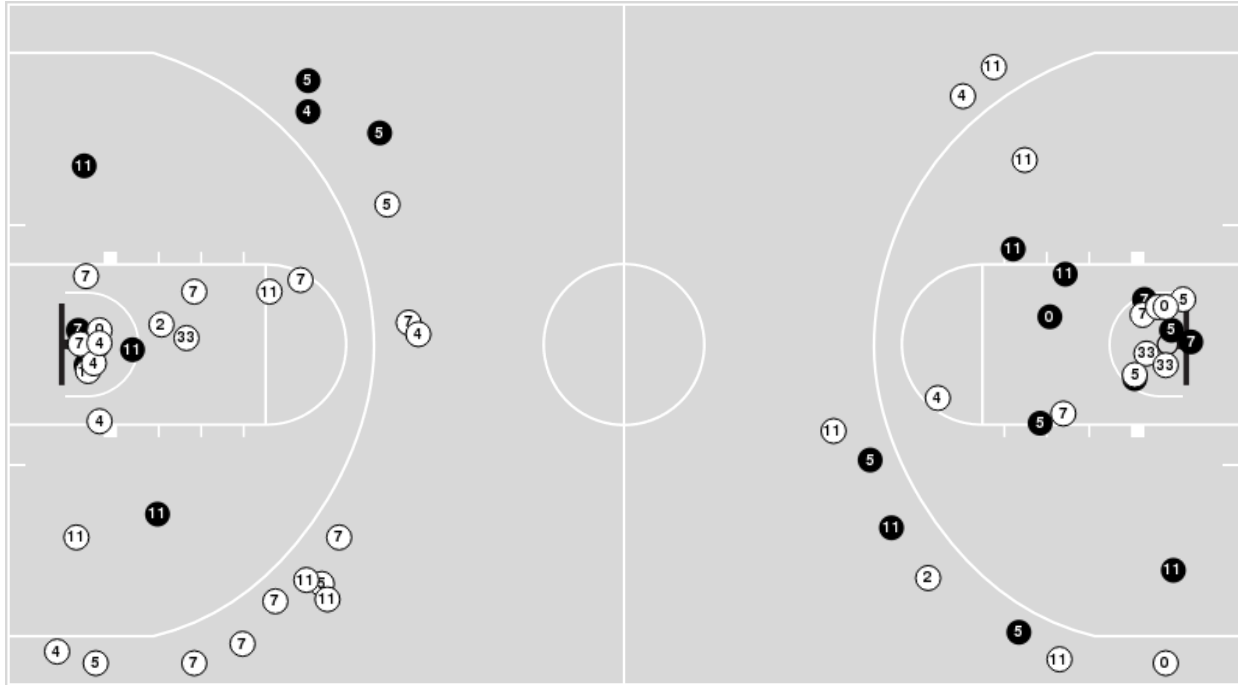

Ole Miss at LSU

01/17/24 Maravich Assembly Center, Baton Rouge
2023-24 Men's Basketball

Game Time: 6:00 PM
Game Duration: 2:08
Attendance: 8,777

Officials: Pat Adams, Don Daily, Mike Nance

Players => AllFG Types=>AllResults=>All

Ole Miss

All Field Goals