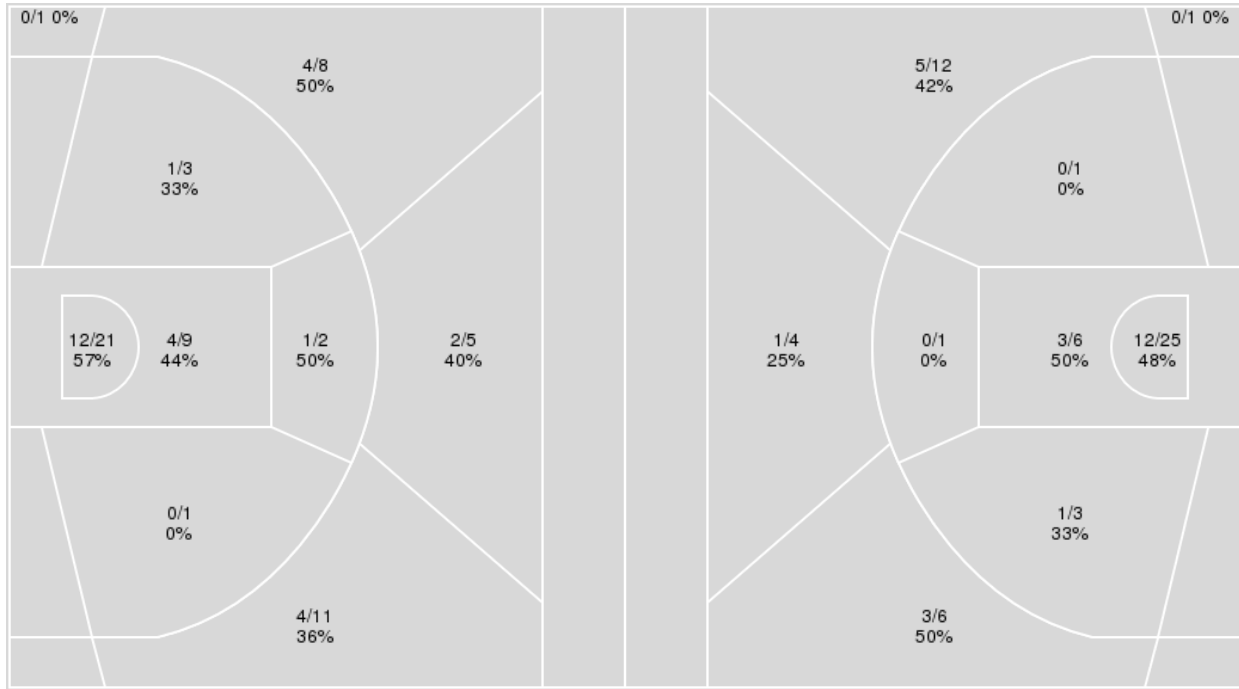

Points from	LSU	AUB
Turnovers	5	12
Paint	16	18
Second Chance	9	8
Fast Breaks	7	13
Bench	27	23

	Period by Period Scoring		
	1st	2nd	TOT
LSU	34	44	78
AUB	51	42	93

LSU at Auburn

01/13/24 Neville Arena, Auburn
2023-24 Men's Basketball

Auburn

LSU

Auburn	M/A	%
Field Goals	28/61	46
2 Points	18/36	50
3 Points	10/25	40
Free Throws	27/31	87

LSU	M/A	%
Field Goals	25/59	42
2 Points	16/36	44
3 Points	9/23	39
Free Throws	19/25	76

LSU at Auburn

01/13/24 Neville Arena, Auburn
2023-24 Men's Basketball