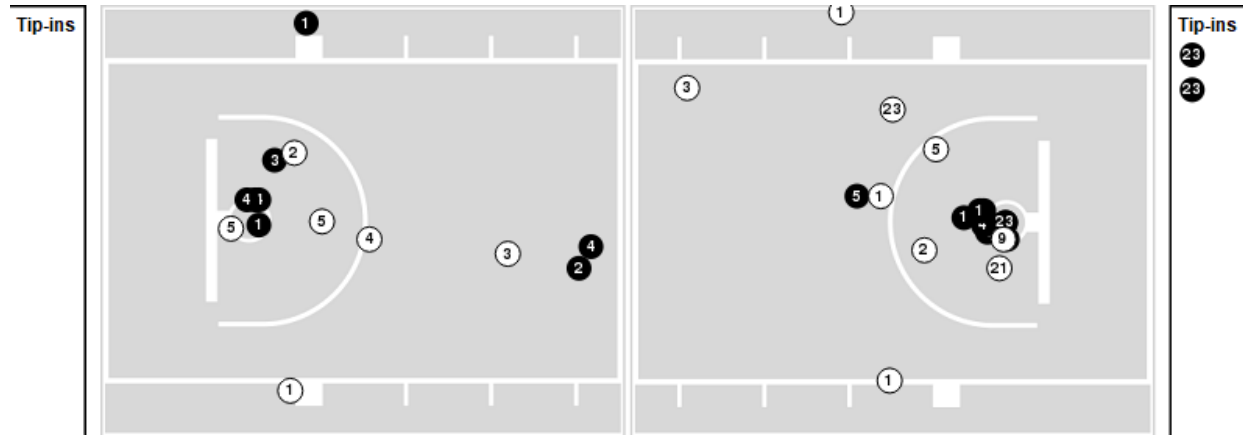

LSU	M/A	%
Points in the Paint	36 (18 / 37)	49
Fast Break Points	18 (14/15)	93
Second Chance Points	8 (4/12)	33
Effective FG%	55	

Players => AllFG Types=>AllResults=>All

**Texas**

**All Field Goals**

**Blow Up Chart**