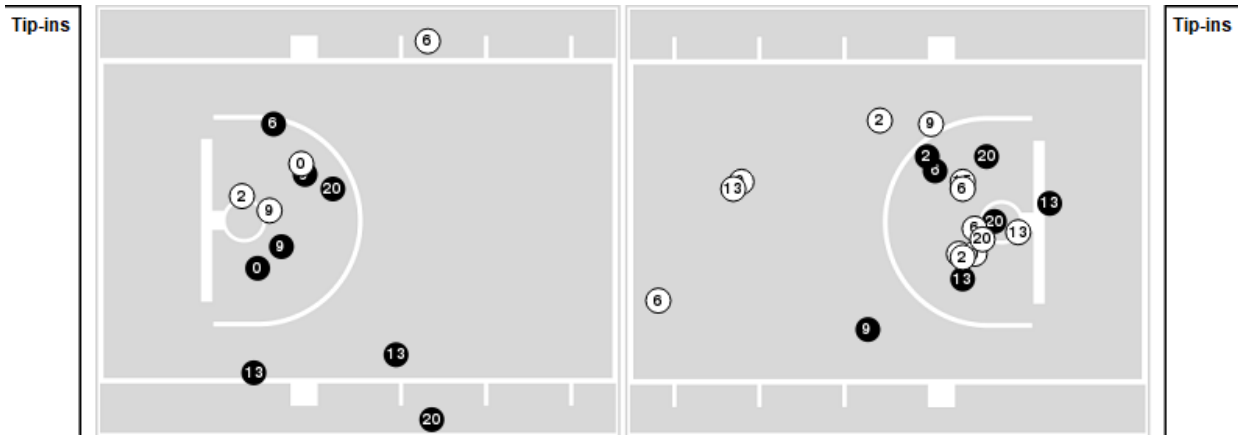

LSU

All Field Goals

Blow Up Chart

● Made ○ Missed N - Player Number

LSU	M/A	%
Field Goals	22/53	42
2 Points	16/33	48
3 Points	6/20	30
Free Throws	10/15	67

LSU	M/A	%
Points in the Paint	26 (13 / 29)	45
Fast Break Points	15 (9/13)	69
Second Chance Points	4 (2/6)	33
Effective FG%	47	