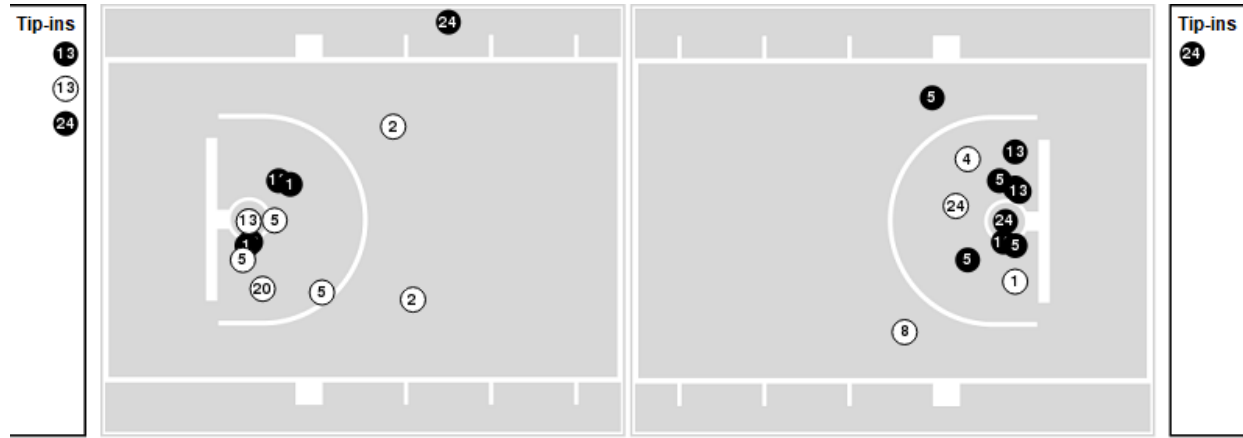

Blow Up Chart

● Made   ○ Missed   N - Player Number

Kansas St.	M/A	%
Field Goals	26/55	47
2 Points	18/31	58
3 Points	8/24	33
Free Throws	15/22	68

Kansas St.	M/A	%
Points in the Paint	30 (15 / 26)	58
Fast Break Points	9 (5/7)	71
Second Chance Points	11 (5/11)	45
Effective FG%	55