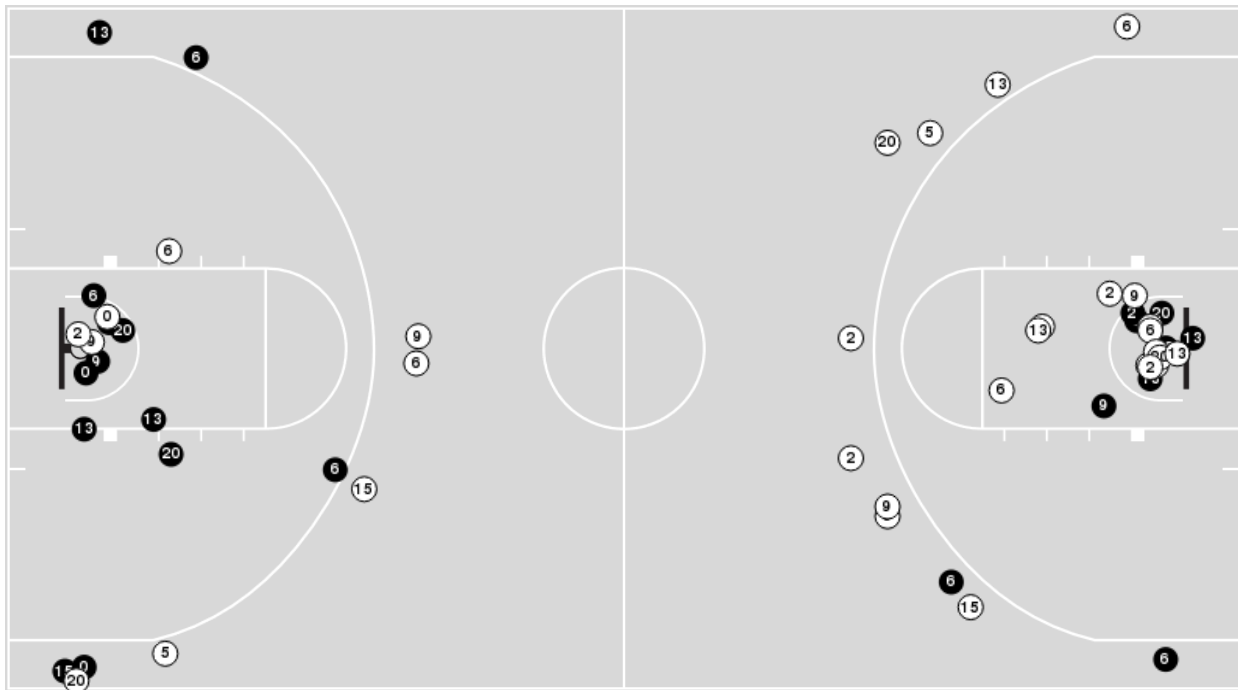

Players => 0, 1, 2, 3, 5, 6, 9, 10, 11, 12, 13, 14, 15, 20, 25FG Types=>AllResults=>All

LSU

All Field Goals