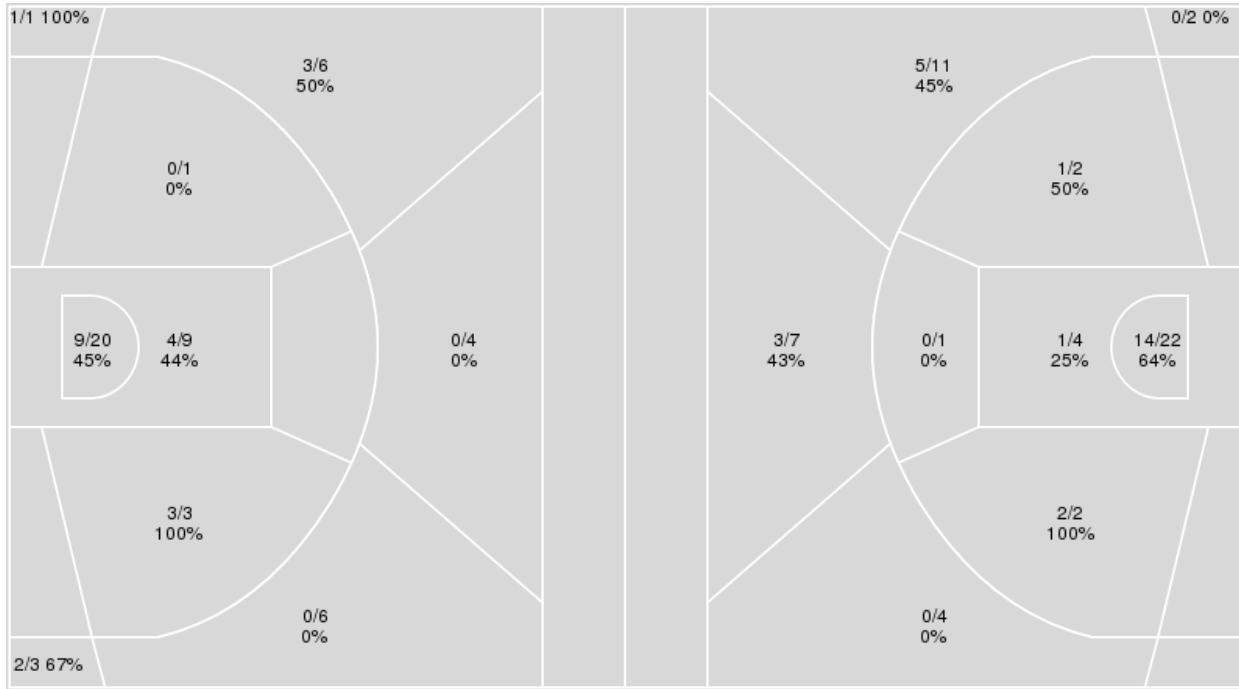

Kansas St. at LSU

12/09/23 Maravich Assembly Center, Baton Rouge
2023-24 Men's Basketball

Officials: Bart Lenox, Gerry Pollard, Byron Jarrett

{ Players => 0, 1, 2, 3, 5, 6, 9, 10, 11, 12, 13, 14, 15, 20, 25; } FG Types { Players => All; } FG Types => All; Results => All;
=> All; Results => All;

LSU

Kansas St.

LSU	M/A	%
Field Goals	22/53	42
2 Points	16/33	48
3 Points	6/20	30
Free Throws	10/15	67

Kansas St.	M/A	%
Field Goals	26/55	47
2 Points	18/31	58
3 Points	8/24	33
Free Throws	15/22	68