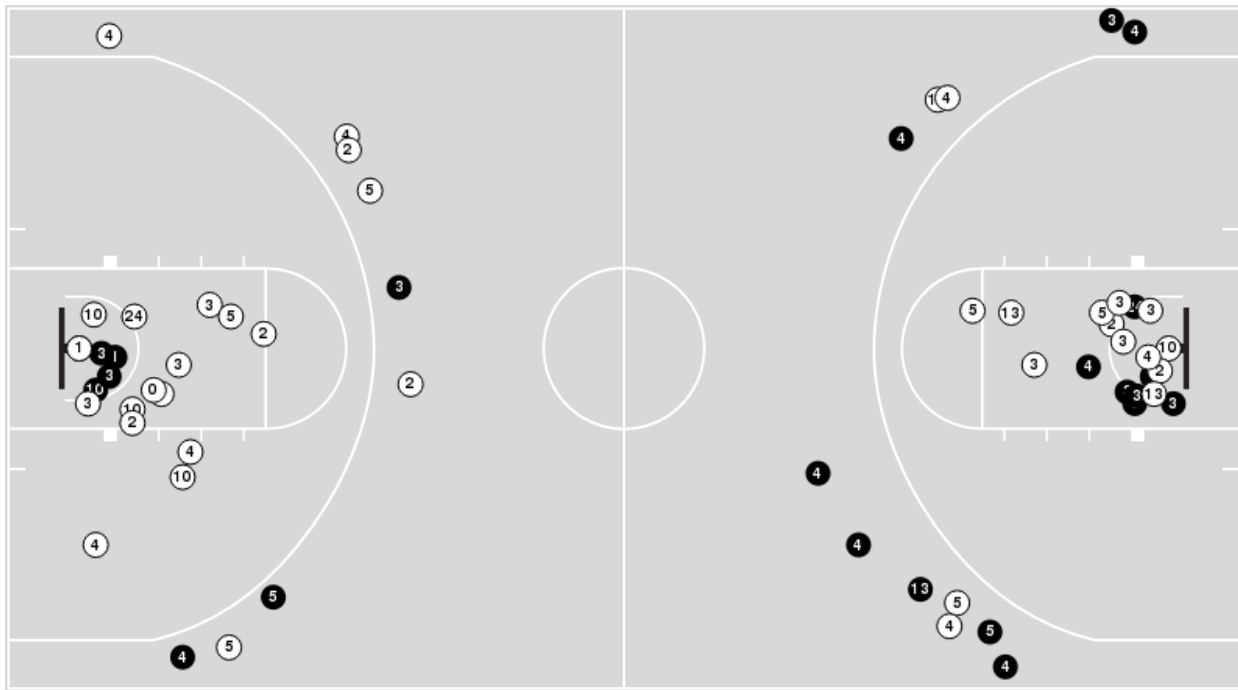

LSU at Syracuse

Players => 0, 1, 2, 3, 4, 5, 10, 11, 12, 13, 14, 21, 23, 24, 30, 34, 55FG Types=>AllResults=>All

Syracuse

All Field Goals