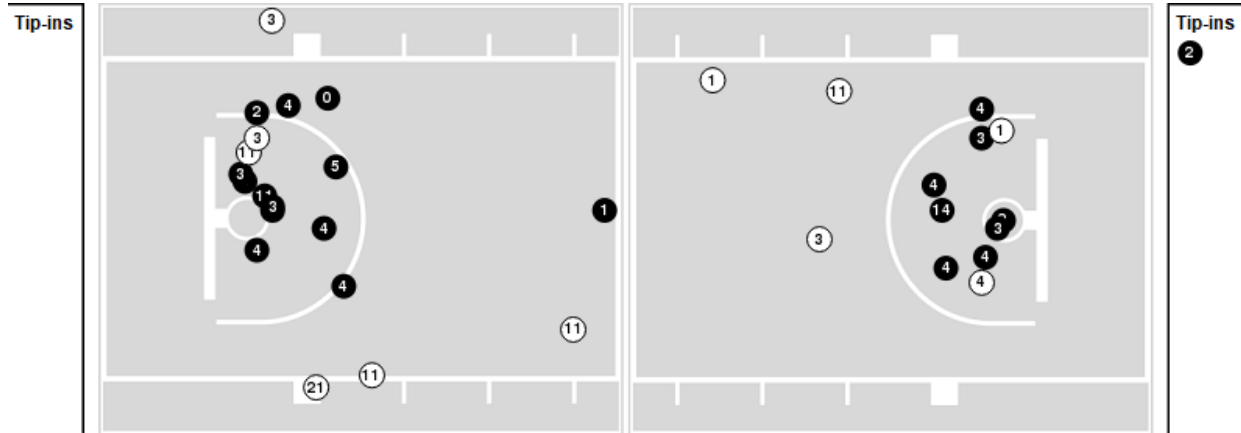

Blow Up Chart

● Made ○ Missed N - Player Number

Ole Miss	M/A	%
Field Goals	32/58	55
2 Points	23/37	62
3 Points	9/21	43
Free Throws	9/9	100

Ole Miss	M/A	%
Points in the Paint	42 (21 / 29)	72
Fast Break Points	16 (7/7)	100
Second Chance Points	9 (6/8)	75
Effective FG%	63