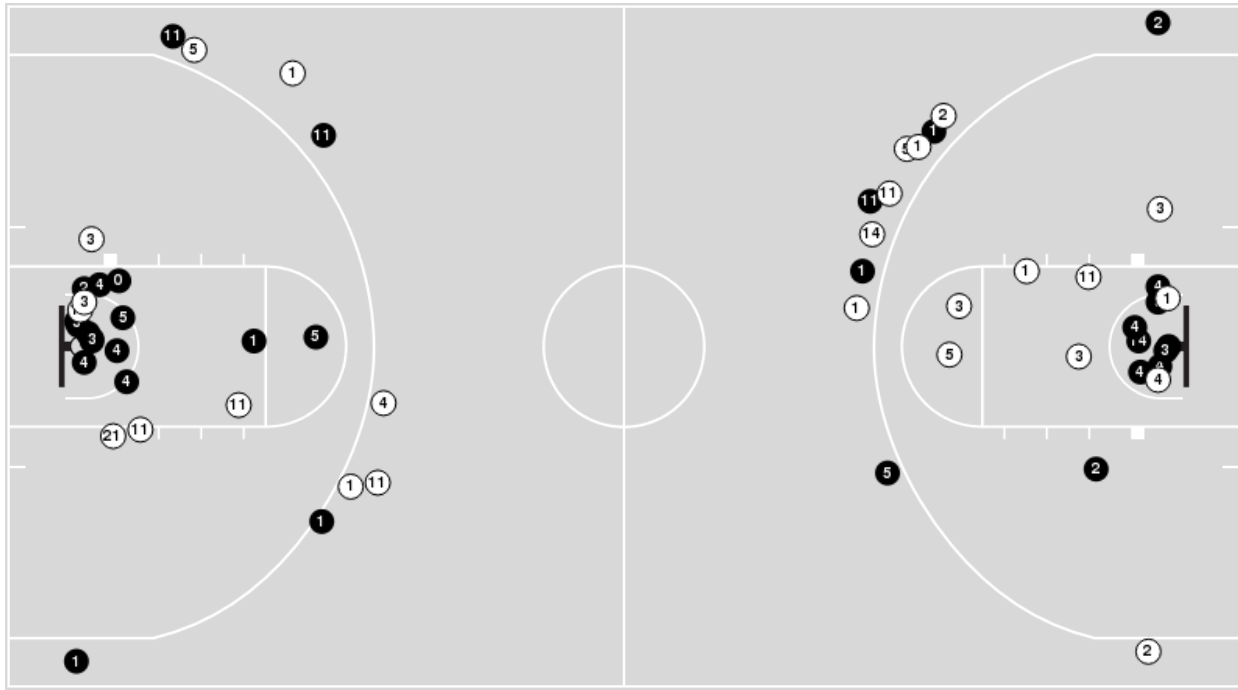

Players => 00, 1, 2, 3, 4, 5, 10, 11, 12, 13, 14, 21, 23, 24, 33, 45, 55FG Types=>AllResults=>All

Ole Miss

All Field Goals