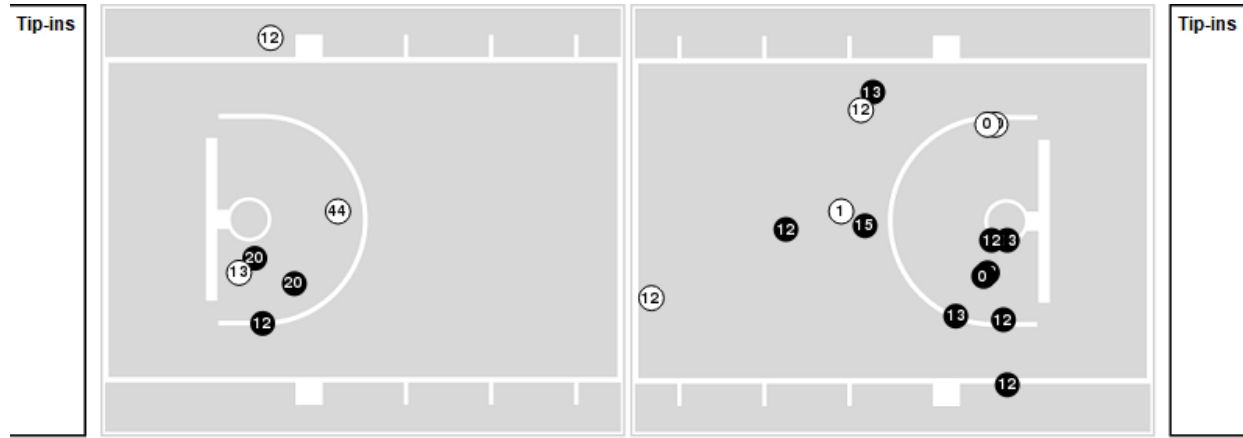

Blow Up Chart

● Made ○ Missed N - Player Number

LSU	M/A	%
Field Goals	24/54	44
2 Points	17/27	63
3 Points	7/27	26
Free Throws	14/15	93

LSU	M/A	%
Points in the Paint	24 (12 / 19)	63
Fast Break Points	3 (2/2)	100
Second Chance Points	10 (6/8)	75
Effective FG%	51