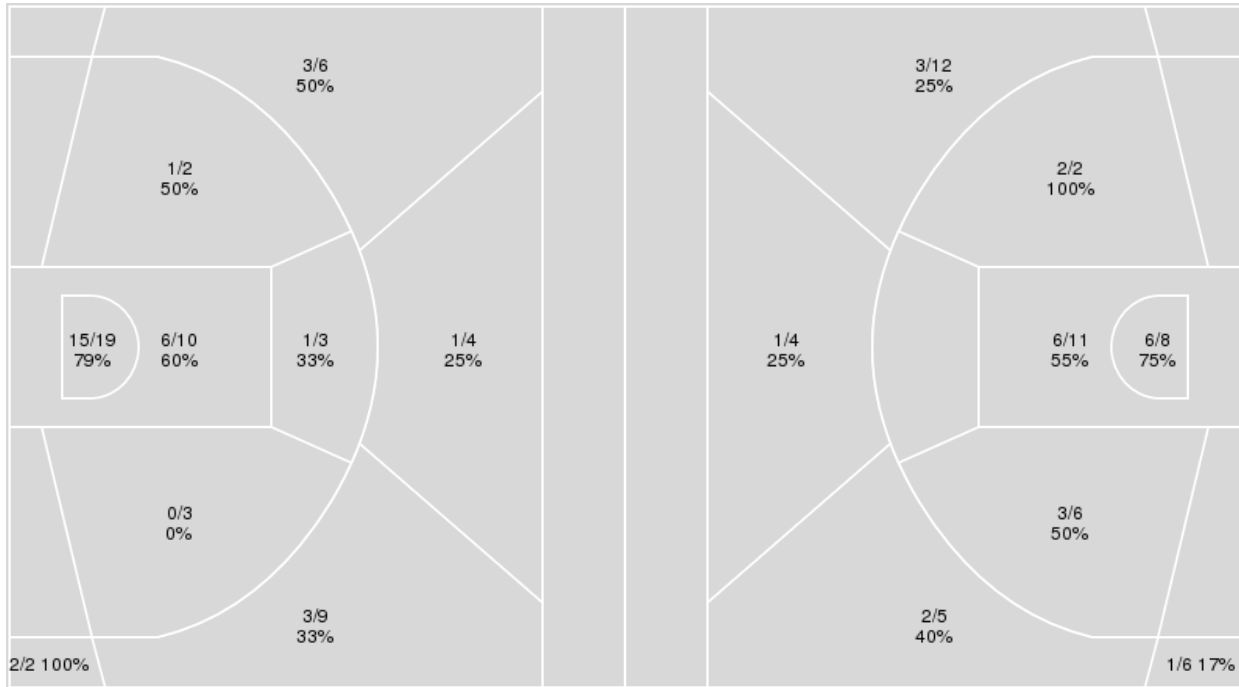

LSU at Ole Miss

02/25/23 The Sandy and John Black Pavilion at Ole Miss, Oxford, Miss.
2022-23 Men's Basketball

Game Time: 7:30 PM
Game Duration: 1:52
Attendance: 6,304

Officials: Tony Greene, Doug Shows, Olandis Poole

{ Players => 00, 1, 2, 3, 4, 5, 10, 11, 12, 13, 14, 21, 23, 24, 33, 45, 55; }
FG Types => All; Results => All;

{ Players => 0, 1, 2, 3, 4, 5, 10, 11, 12, 13, 15, 20, 21, 25, 30, 34, 44; }
FG Types => All; Results => All;

Ole Miss

LSU

Ole Miss	M/A	%
Field Goals	32/58	55
2 Points	23/37	62
3 Points	9/21	43
Free Throws	9/9	100

LSU	M/A	%
Field Goals	24/54	44
2 Points	17/27	63
3 Points	7/27	26
Free Throws	14/15	93