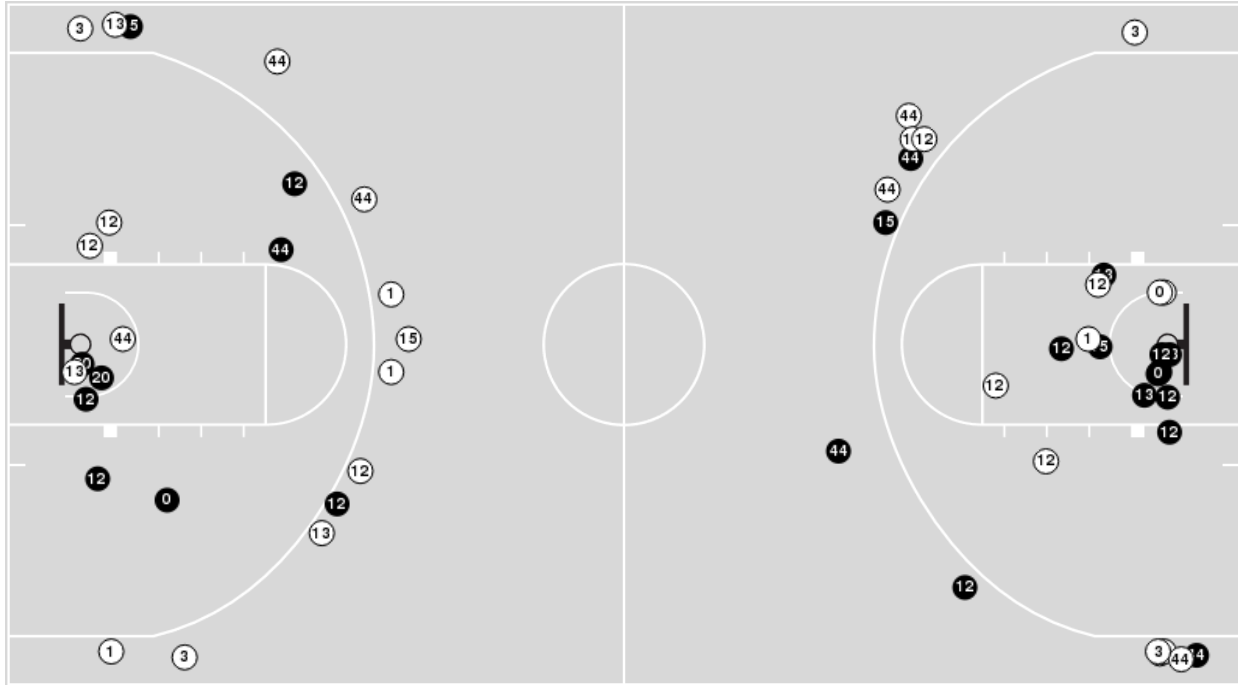

Players => 0, 1, 2, 3, 4, 5, 10, 11, 12, 13, 15, 20, 21, 25, 30, 34, 44 FG Types=>All Results=>All

LSU

All Field Goals