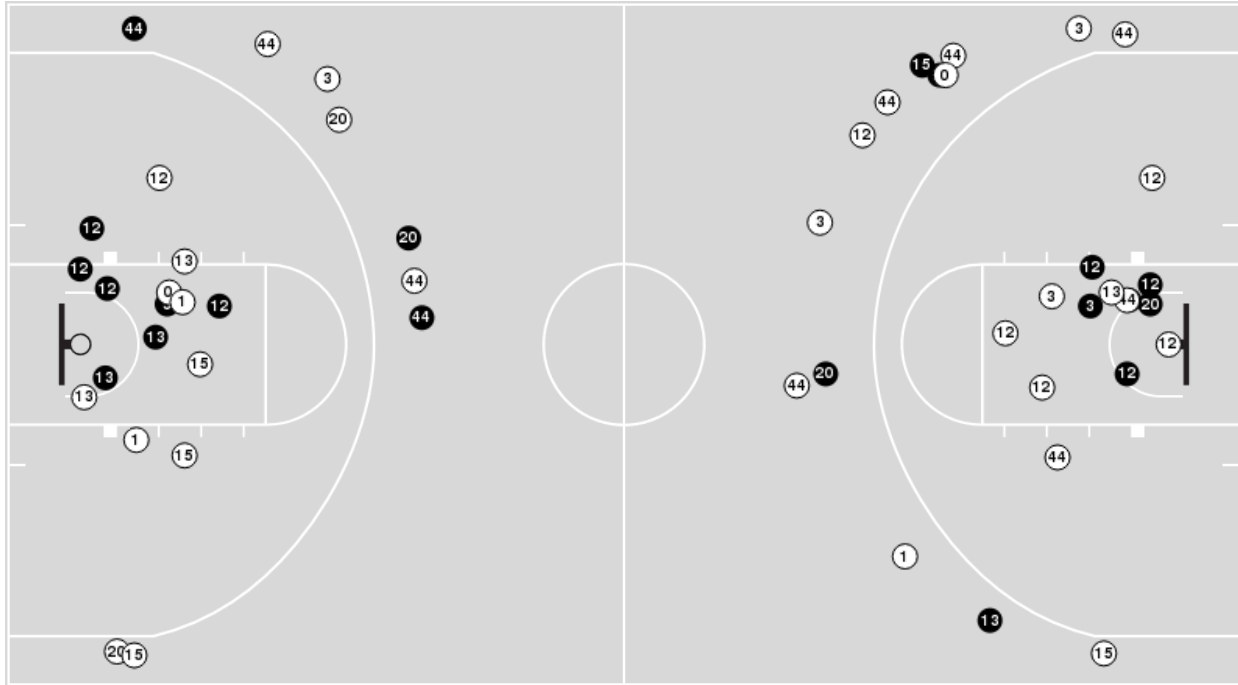

Players => AllFG Types=>AllResults=>All
LSU

All Field Goals