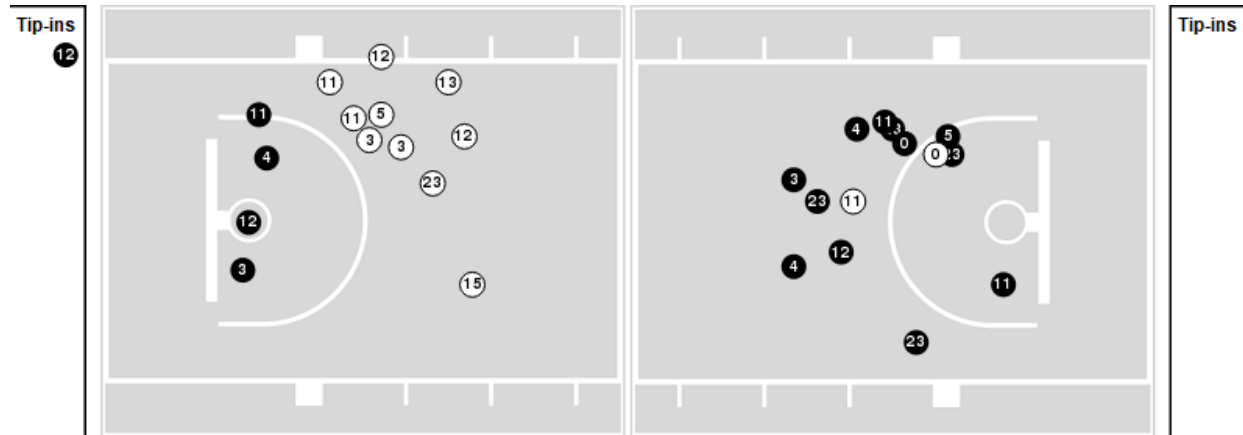

Blow Up Chart

N Made   **(N)** Missed   N - Player Number

Georgia	M/A	%
Field Goals	22/50	44
2 Points	16/29	55
3 Points	6/21	29
Free Throws	15/26	58

Georgia	M/A	%
Points in the Paint	32 (16 / 27)	59
Fast Break Points	2 (1/1)	100
Second Chance Points	2 (1/1)	100
Effective FG%	50