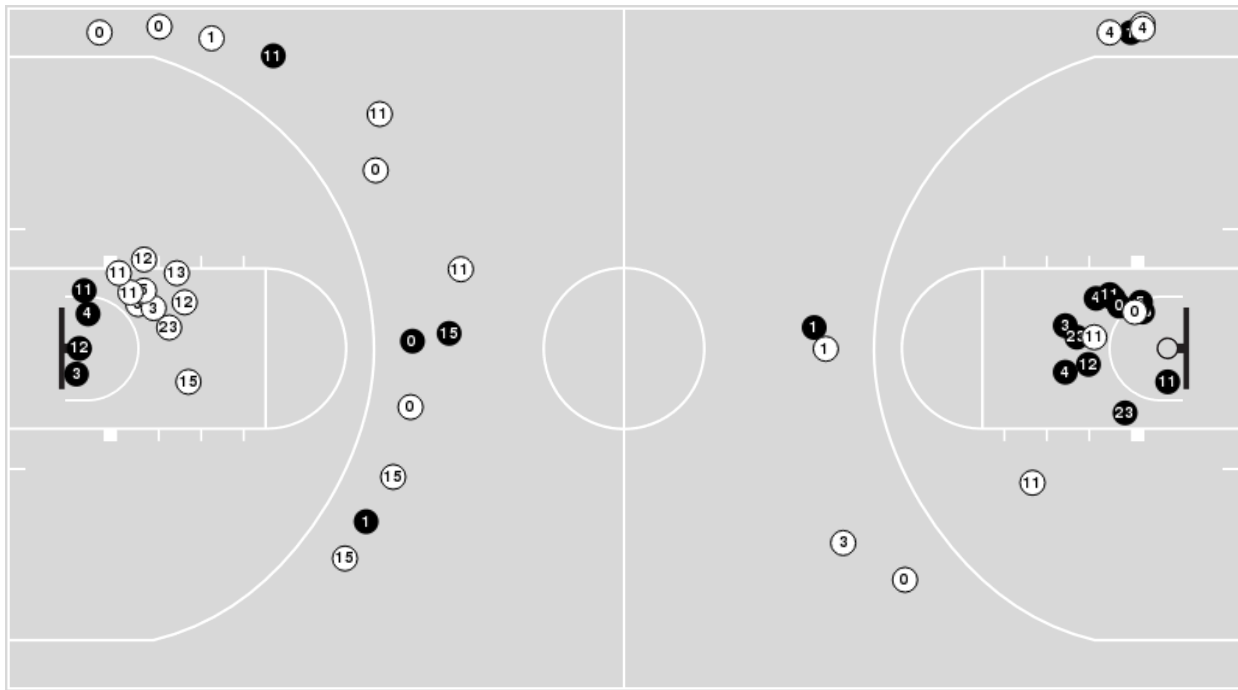

Players => AllFG Types=>AllResults=>All

Georgia

All Field Goals