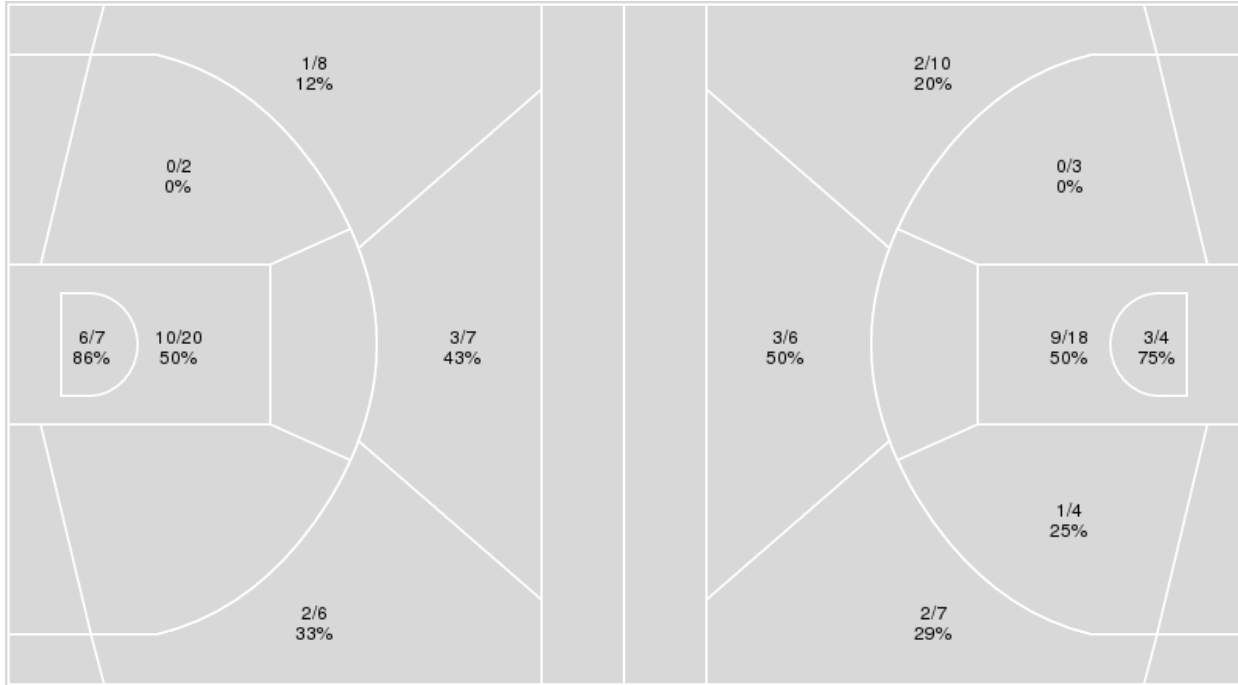

LSU at Georgia

02/14/23 Stegeman Coliseum, Athens
2022-23 Men's Basketball

Game Time: 8:30 PM
Game Duration: 2:05
Attendance: 6,991

Officials: Joe Lindsey, Owen Short, Michael Roberts

{ Players => All; } FG Types => All; Results => All;

{ Players => All; } FG Types => All; Results => All;

Georgia

LSU

Georgia	M/A	%
Field Goals	22/50	44
2 Points	16/29	55
3 Points	6/21	29
Free Throws	15/26	58

LSU	M/A	%
Field Goals	20/52	38
2 Points	13/29	45
3 Points	7/23	30
Free Throws	16/19	84