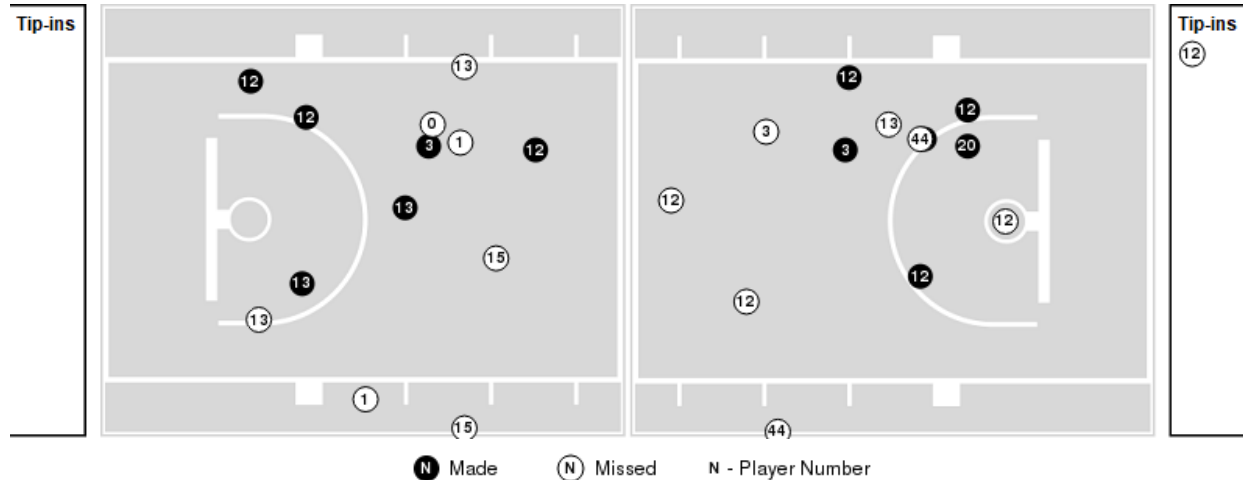

Blow Up Chart

LSU	M/A	%
Field Goals	20/52	38
2 Points	13/29	45
3 Points	7/23	30
Free Throws	16/19	84

LSU	M/A	%
Points in the Paint	24 (12 / 22)	55
Fast Break Points	9 (7/8)	88
Second Chance Points	8 (3/7)	43
Effective FG%	45