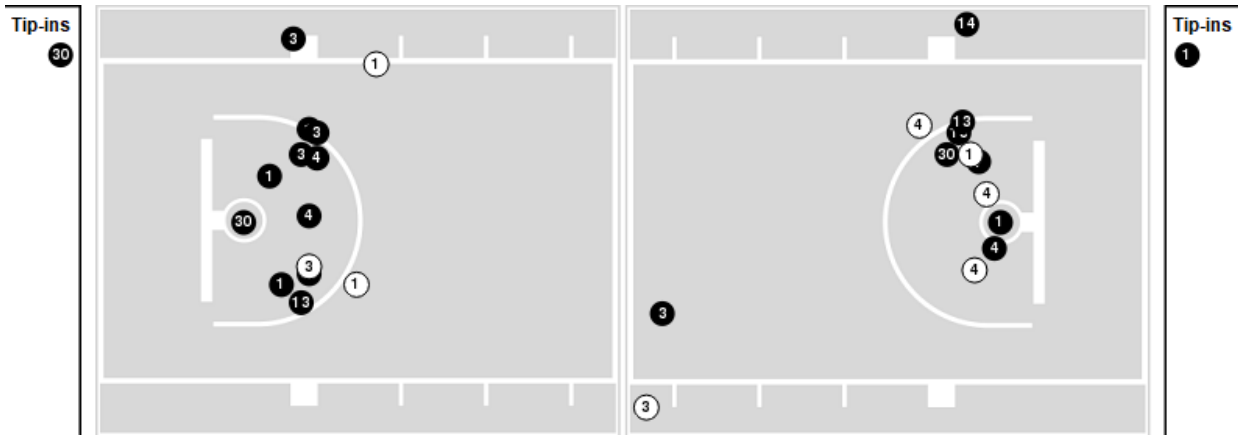

Blow Up Chart

● Made ○ Missed N - Player Number

Mississippi St.	M/A	%
Field Goals	26/50	52
2 Points	20/34	59
3 Points	6/16	38
Free Throws	6/13	46

Mississippi St.	M/A	%
Points in the Paint	34 (17 / 23)	74
Fast Break Points	6 (4/6)	67
Second Chance Points	6 (3/9)	33
Effective FG%	58