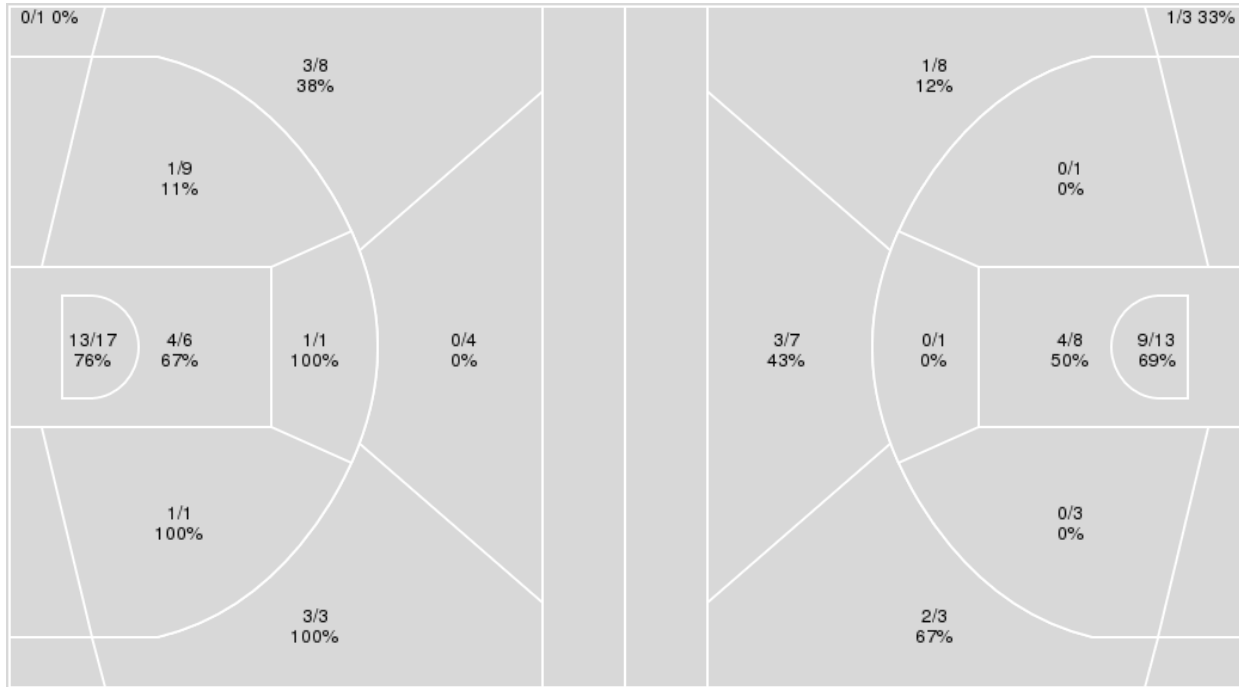

LSU at Mississippi St.

02/08/23 Humphrey Coliseum, Starkville
2022-23 Men's Basketball

Game Time: 8:05 PM
Game Duration: 1:49
Attendance: 7,070

Officials: Chuck Jones, K.B. Burdett, Jr., Courtney Green

{ Players => 0, 1, 2, 3, 4, 5, 10, 11, 12, 13, 14, 15, 21, 24, 25, 30; } FG
Types => All; Results => All;

{ Players => 0, 1, 2, 3, 4, 5, 10, 11, 12, 13, 15, 20, 21, 25, 30, 34, 44; }
FG Types => All; Results => All;

Mississippi St.

LSU

Mississippi St.	M/A	%
Field Goals	26/50	52
2 Points	20/34	59
3 Points	6/16	38
Free Throws	6/13	46

LSU	M/A	%
Field Goals	20/47	43
2 Points	13/26	50
3 Points	7/21	33
Free Throws	6/9	67