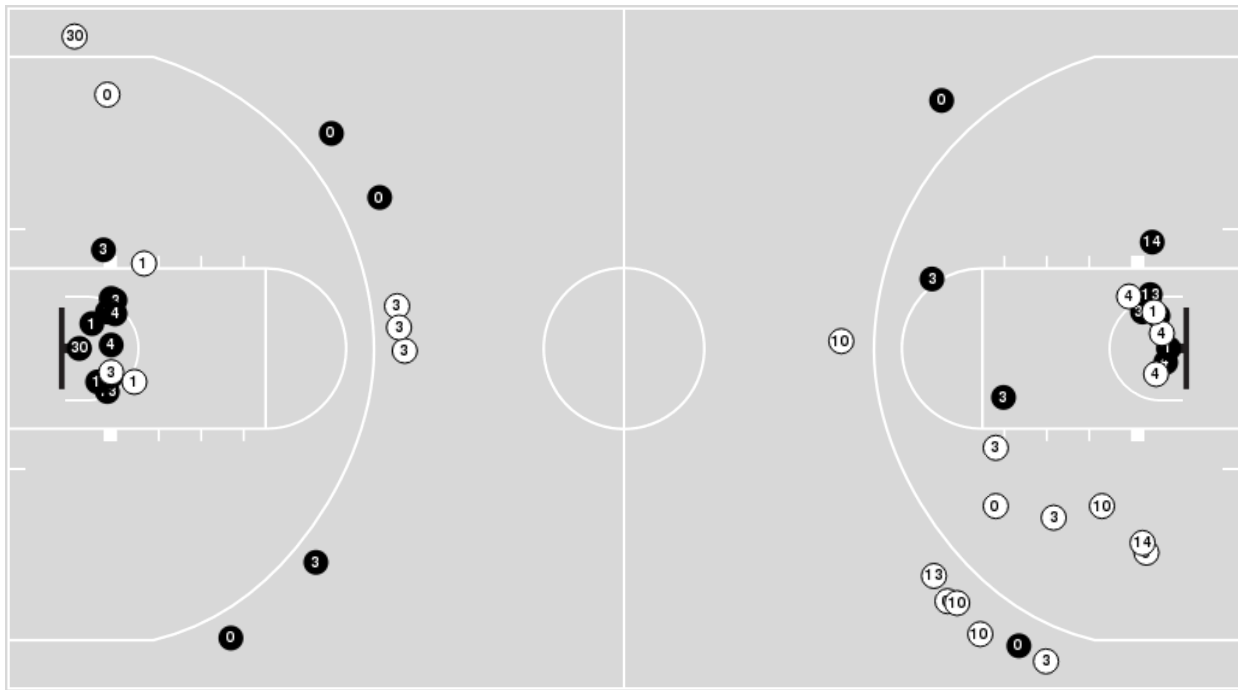

Players => 0, 1, 2, 3, 4, 5, 10, 11, 12, 13, 14, 15, 21, 24, 25, 30FG Types=>AllResults=>All

Mississippi St.

All Field Goals