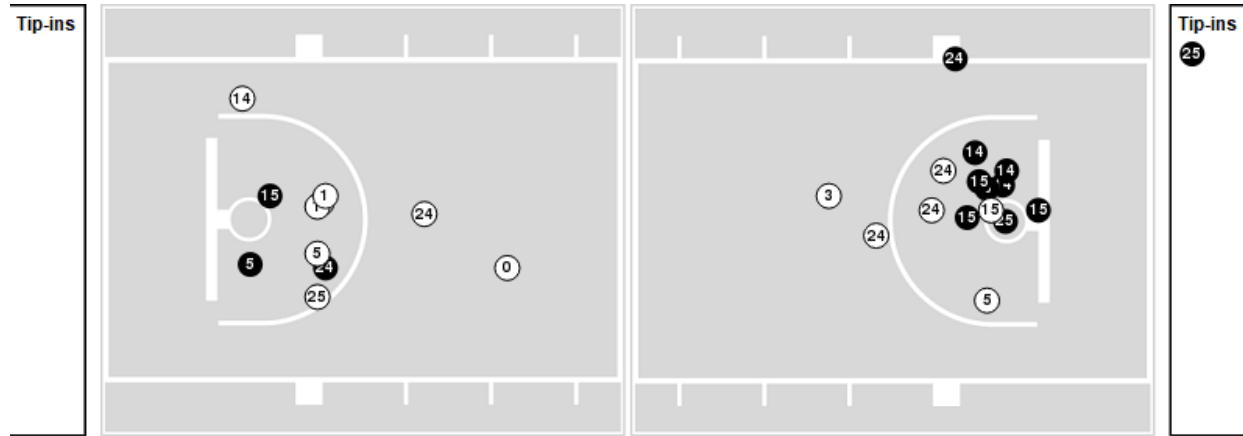

Blow Up Chart

● Made   ○ Missed   N - Player Number

Alabama	M/A	%
Field Goals	26/58	45
2 Points	13/29	45
3 Points	13/29	45
Free Throws	14/15	93

Alabama	M/A	%
Points in the Paint	24 (12 / 26)	46
Fast Break Points	7 (3/3)	100
Second Chance Points	4 (3/5)	60
Effective FG%	56