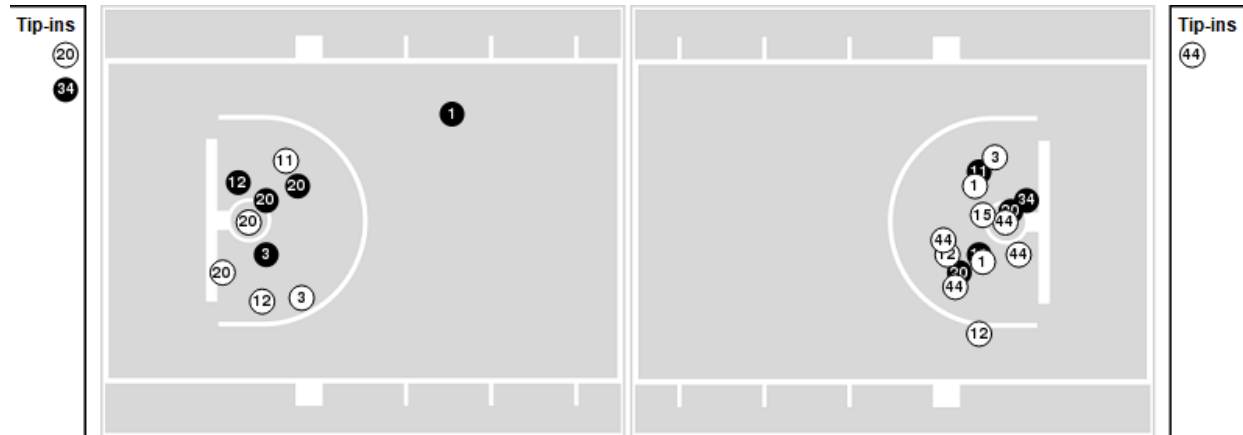

Blow Up Chart

● Made   ○ Missed   N - Player Number

LSU	M/A	%
Field Goals	19/62	31
2 Points	12/35	34
3 Points	7/27	26
Free Throws	24/31	77

LSU	M/A	%
Points in the Paint	22 (11 / 26)	42
Fast Break Points	5 (3/3)	100
Second Chance Points	6 (4/12)	33
Effective FG%	36