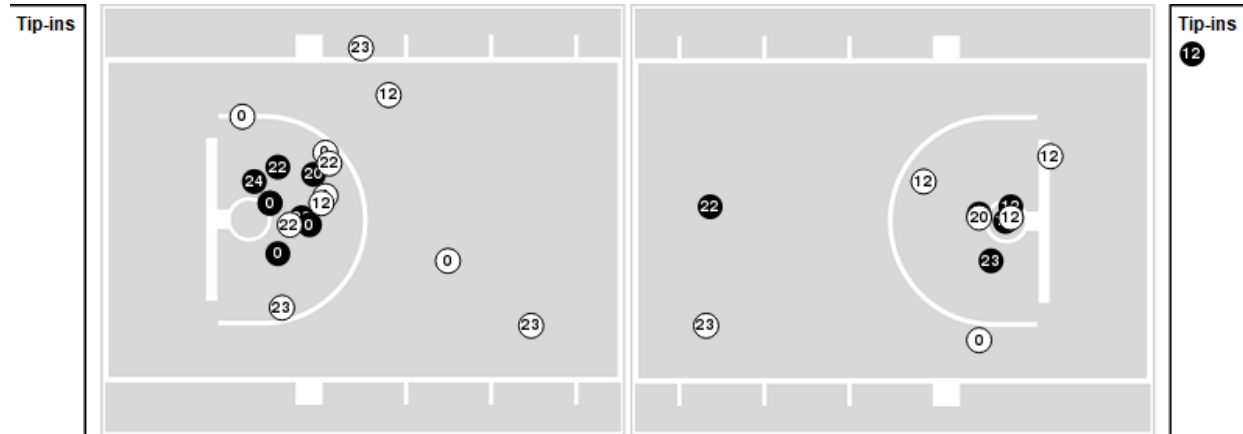

Blow Up Chart

● Made   ○ Missed   N - Player Number

Texas Tech	M/A	%
Field Goals	25/54	46
2 Points	14/36	39
3 Points	11/18	61
Free Throws	15/21	71

Texas Tech	M/A	%
Points in the Paint	26 (13 / 29)	45
Fast Break Points	13 (7/8)	88
Second Chance Points	14 (7/14)	50
Effective FG%	56