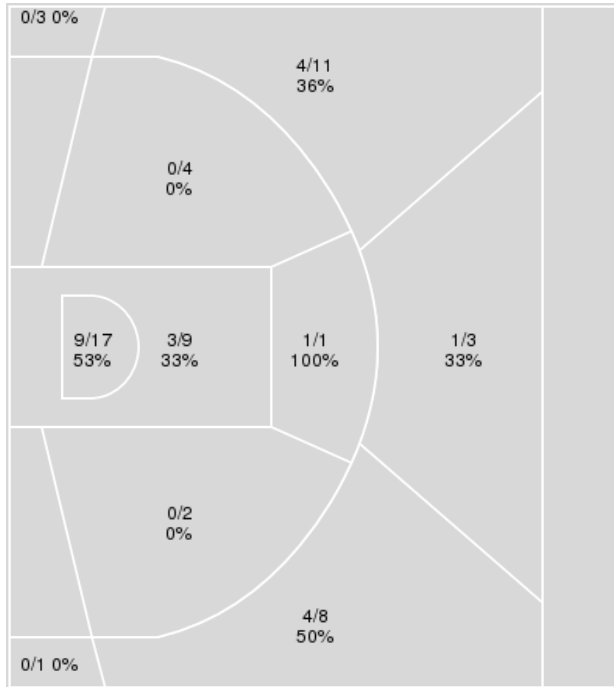

Texas Tech at LSU

01/28/23 Maravich Assembly Center, Baton Rouge
2022-23 Men's Basketball

Game Time: 1:00 PM
Game Duration: 2:09
Attendance: 9,939

Officials: Doug Shows, Owen Shortt, Brian Dorsey

{ Players => 0, 1, 2, 3, 4, 5, 10, 11, 12, 13, 15, 20, 21, 25, 30, 34, 44; } { Players => All; } FG Types => All; Results => All;
FG Types => All; Results => All;

LSU