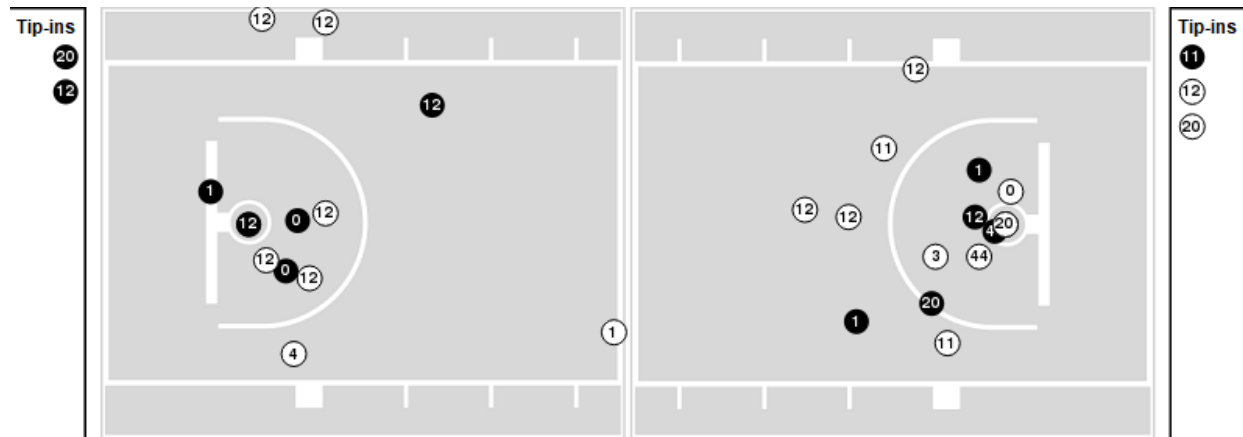

Blow Up Chart

● Made ○ Missed N - Player Number

LSU	M/A	%
Field Goals	22/59	37
2 Points	13/33	39
3 Points	9/26	35
Free Throws	15/19	79

LSU	M/A	%
Points in the Paint	24 (12 / 26)	46
Fast Break Points	11 (7/7)	100
Second Chance Points	20 (11/19)	58
Effective FG%	45