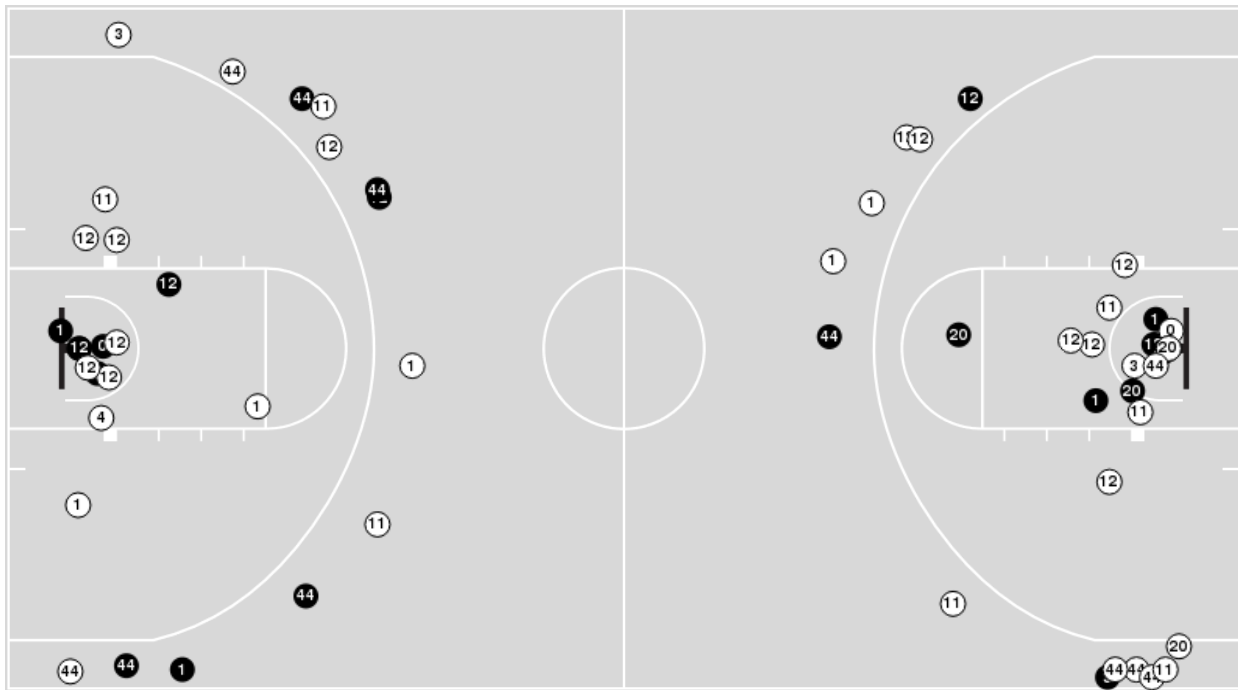

Officials: Doug Shows, Owen Shortt, Brian Dorsey

Players => 0, 1, 2, 3, 4, 5, 10, 11, 12, 13, 15, 20, 21, 25, 30, 34, 44FG Types=>AllResults=>All

LSU

All Field Goals