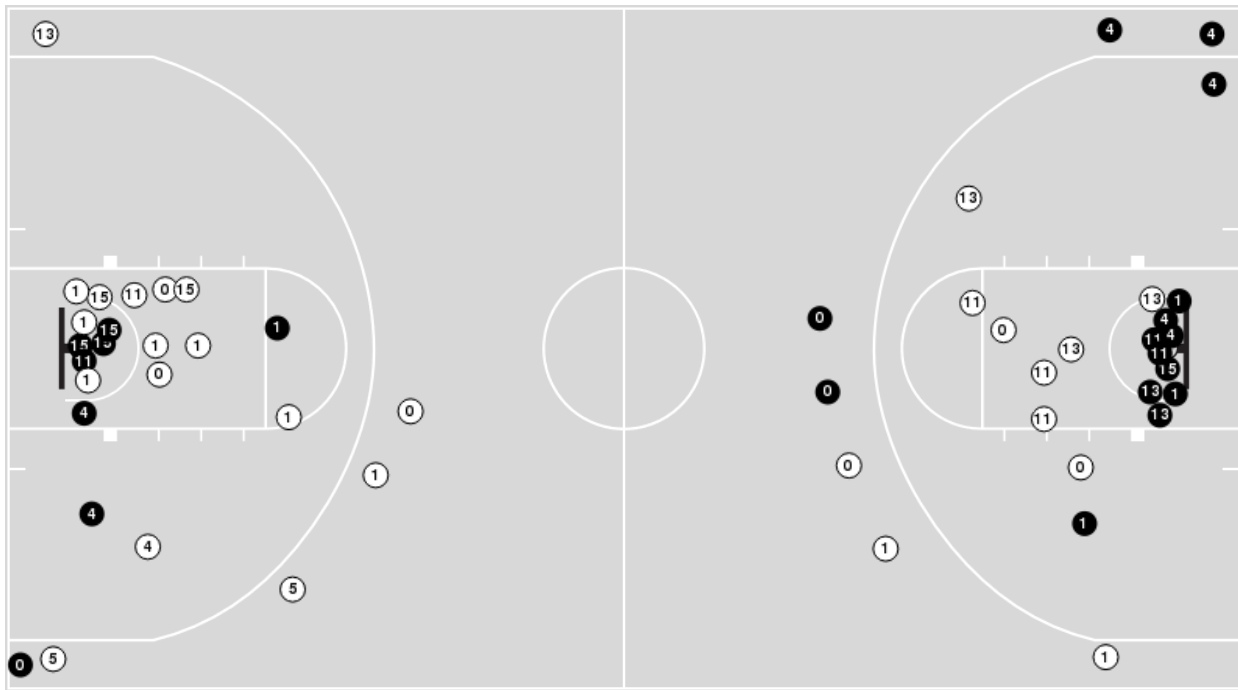

Officials: Terry Oglesby, Chuck Jones, Jason Baker

Players => 0, 1, 2, 3, 4, 5, 11, 12, 13, 15, 20, 21, 22, 23, 45
FG Types=>All
Results=>All

Arkansas

All Field Goals