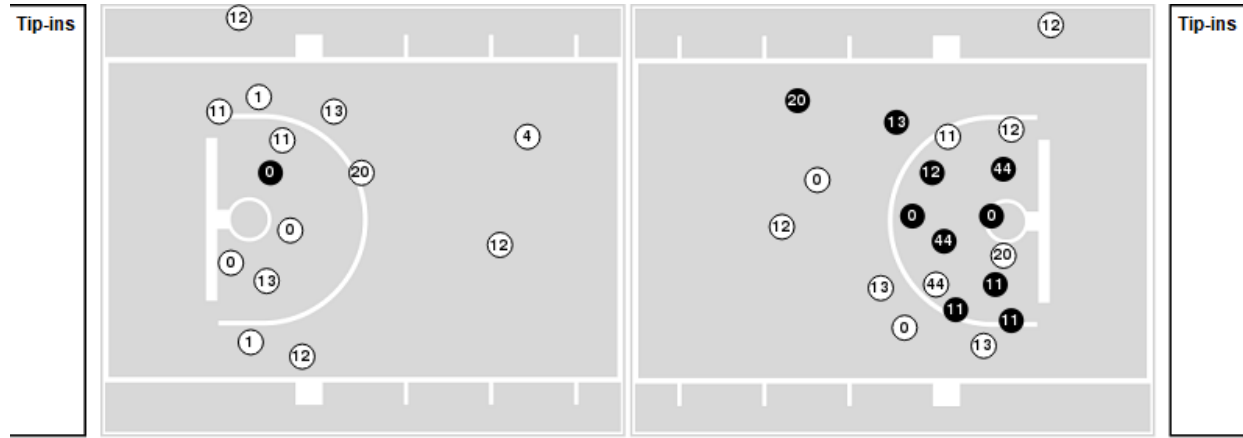

Officials: Terry Oglesby, Chuck Jones, Jason Baker

Players => 0, 1, 2, 3, 4, 5, 10, 11, 12, 13, 15, 20, 21, 25, 30, 34, 44 FG Types=>AllResults=>All

LSU

All Field Goals

Blow Up Chart

● Made ○ Missed N - Player Number