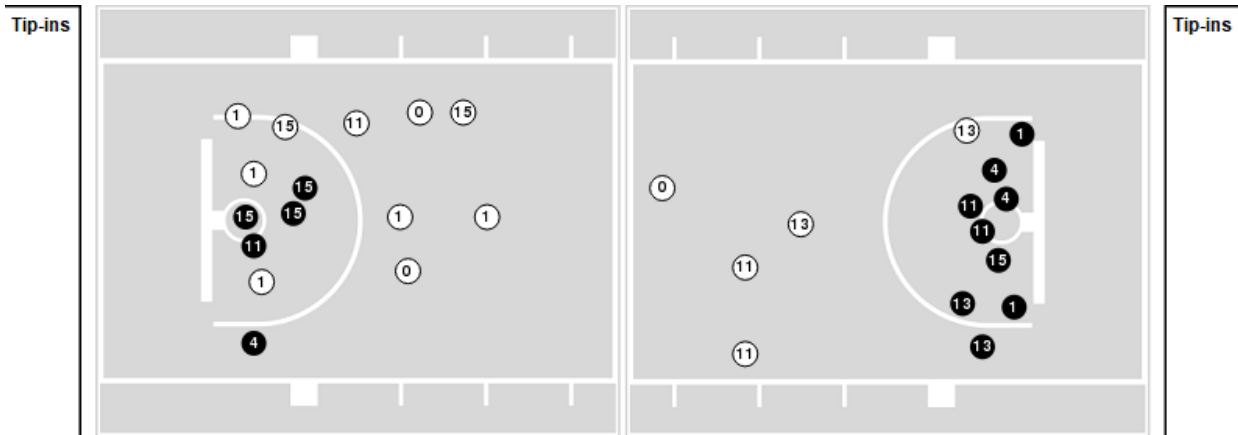

Blow Up Chart

● Made   ○ Missed   N - Player Number

Arkansas	M/A	%
Field Goals	23/51	45
2 Points	18/38	47
3 Points	5/13	38
Free Throws	9/12	75

Arkansas	M/A	%
Points in the Paint	28 (14 / 29)	48
Fast Break Points	15 (7/9)	78
Second Chance Points	5 (4/8)	50
Effective FG%	50