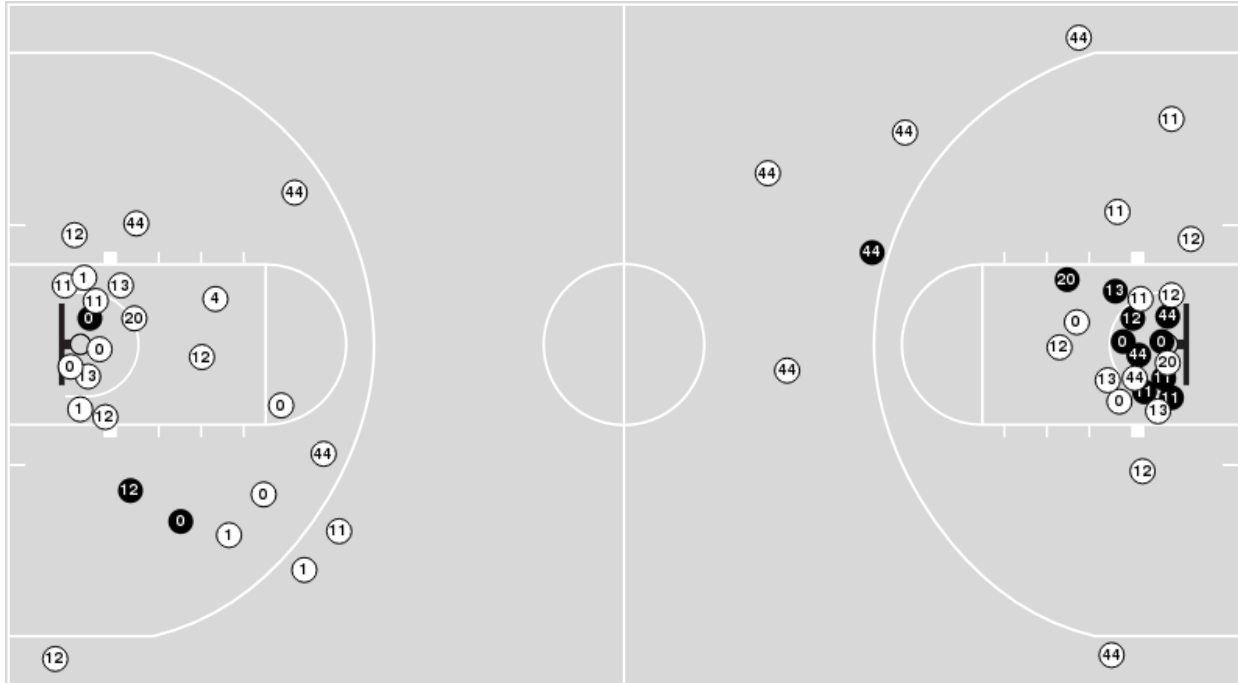

Officials: Terry Oglesby, Chuck Jones, Jason Baker

Players => 0, 1, 2, 3, 4, 5, 10, 11, 12, 13, 15, 20, 21, 25, 30, 34, 44 FG Types=>AllResults=>All

LSU

All Field Goals