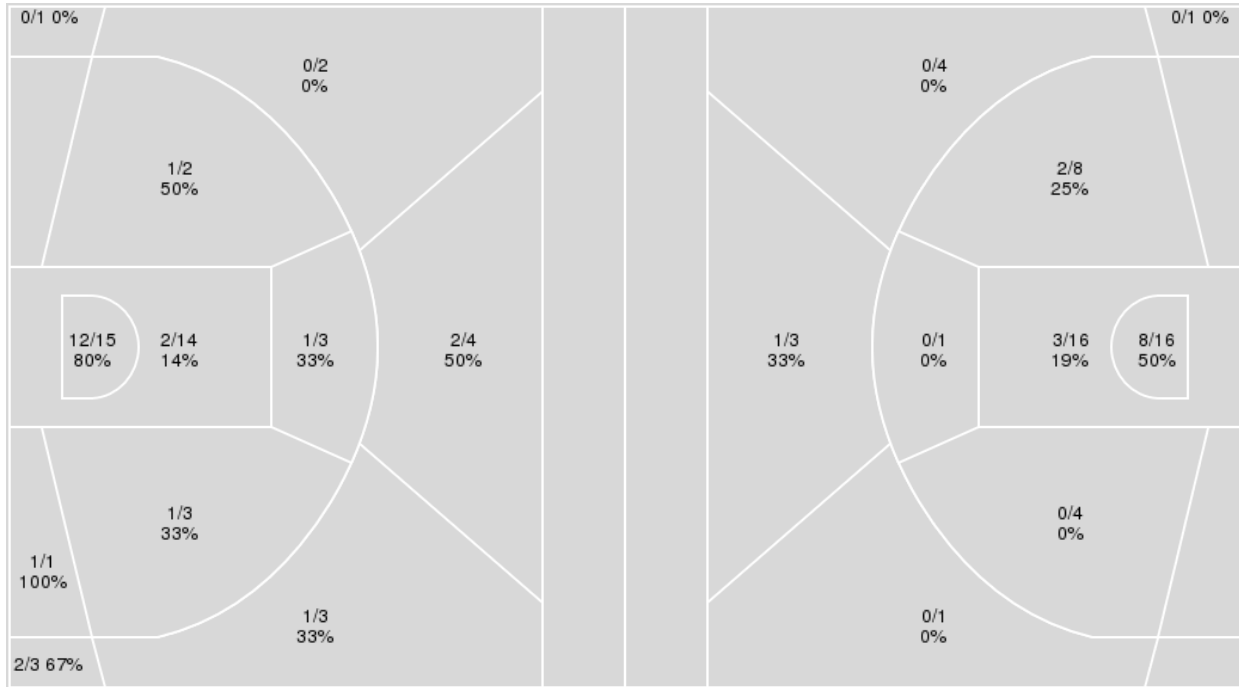

Officials: Terry Oglesby, Chuck Jones, Jason Baker

{ Players => 0, 1, 2, 3, 4, 5, 11, 12, 13, 15, 20, 21, 22, 23, 45; } FG
Types => All; Results => All;

{ Players => 0, 1, 2, 3, 4, 5, 10, 11, 12, 13, 15, 20, 21, 25, 30, 34, 44; }
FG Types => All; Results => All;

Arkansas

LSU

Arkansas	M/A	%
Field Goals	23/51	45
2 Points	18/38	47
3 Points	5/13	38
Free Throws	9/12	75

LSU	M/A	%
Field Goals	14/54	26
2 Points	13/45	29
3 Points	1/9	11
Free Throws	11/16	69